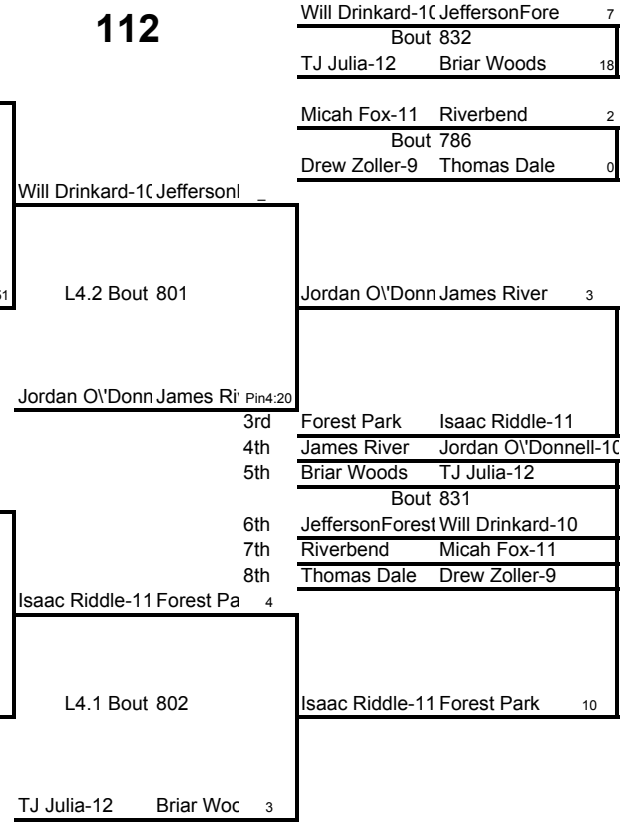

RiverBend 2009

Weight Class 112 lbs

Weight Class 112 lbs

112

RiverBend 2009

Weight Class 119 lbs

Weight Class 119 lbs

RiverBend 2009