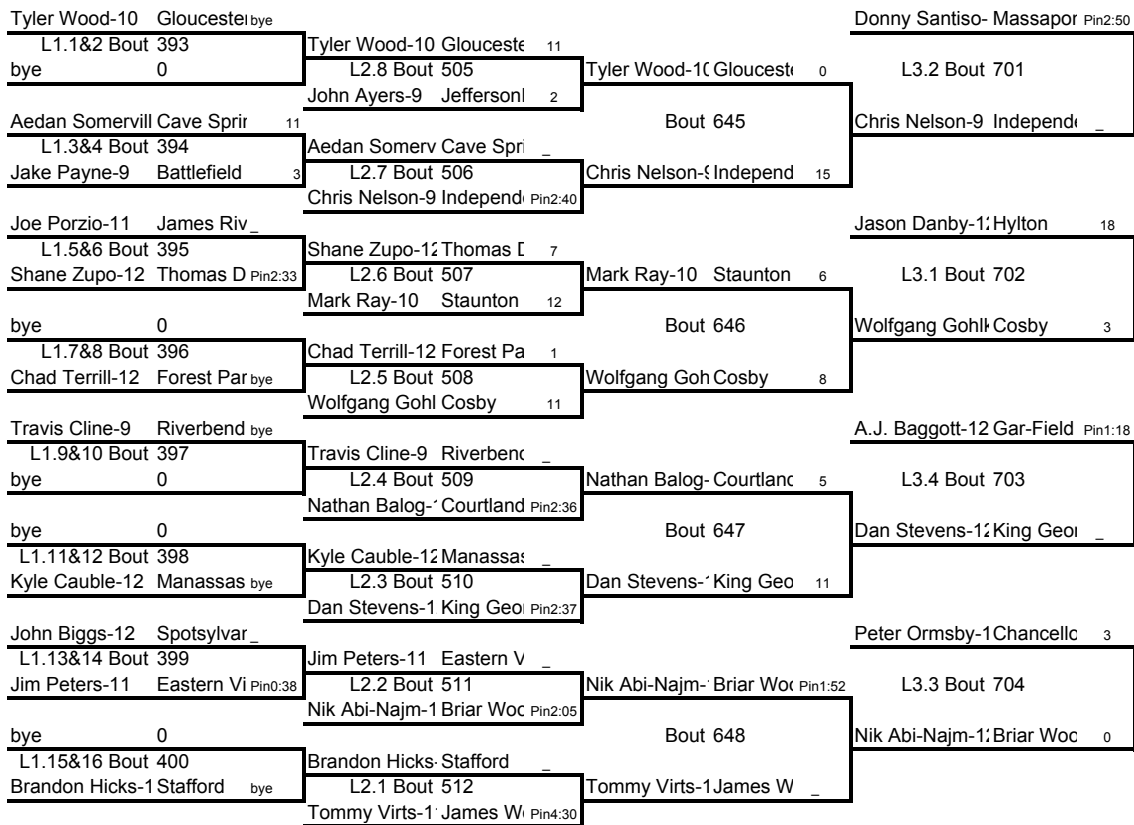

RiverBend 2009

Weight Class 145 lbs