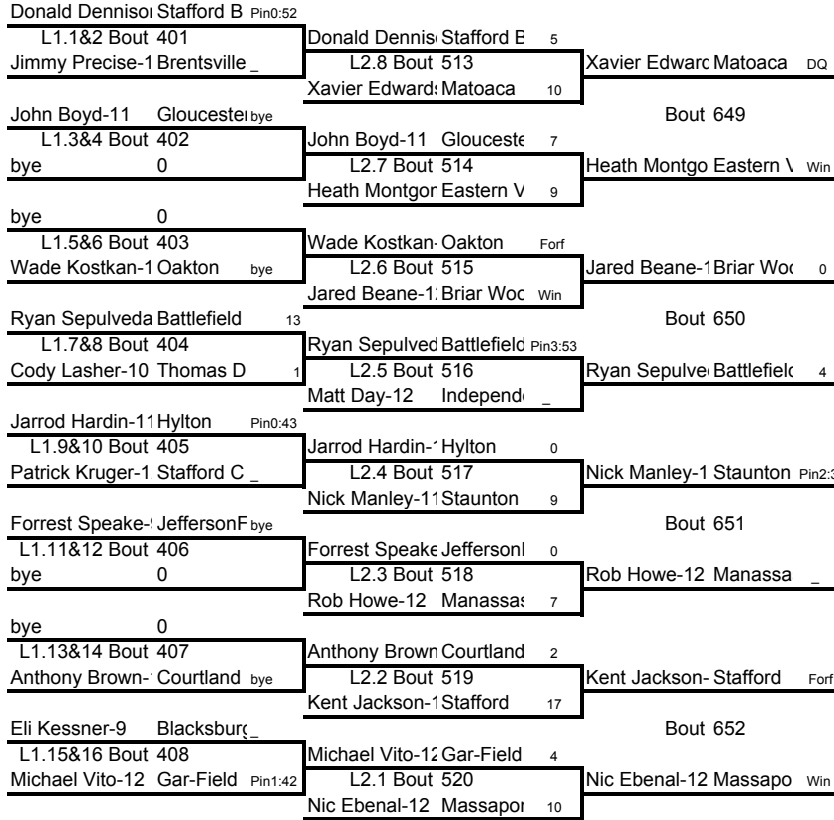

140

Weight Class 140 lbs

RiverBend 2009

Weight Class 145 lbs

Weight Class 145 lbs

145

RiverBend 2009

Weight Class 152 lbs