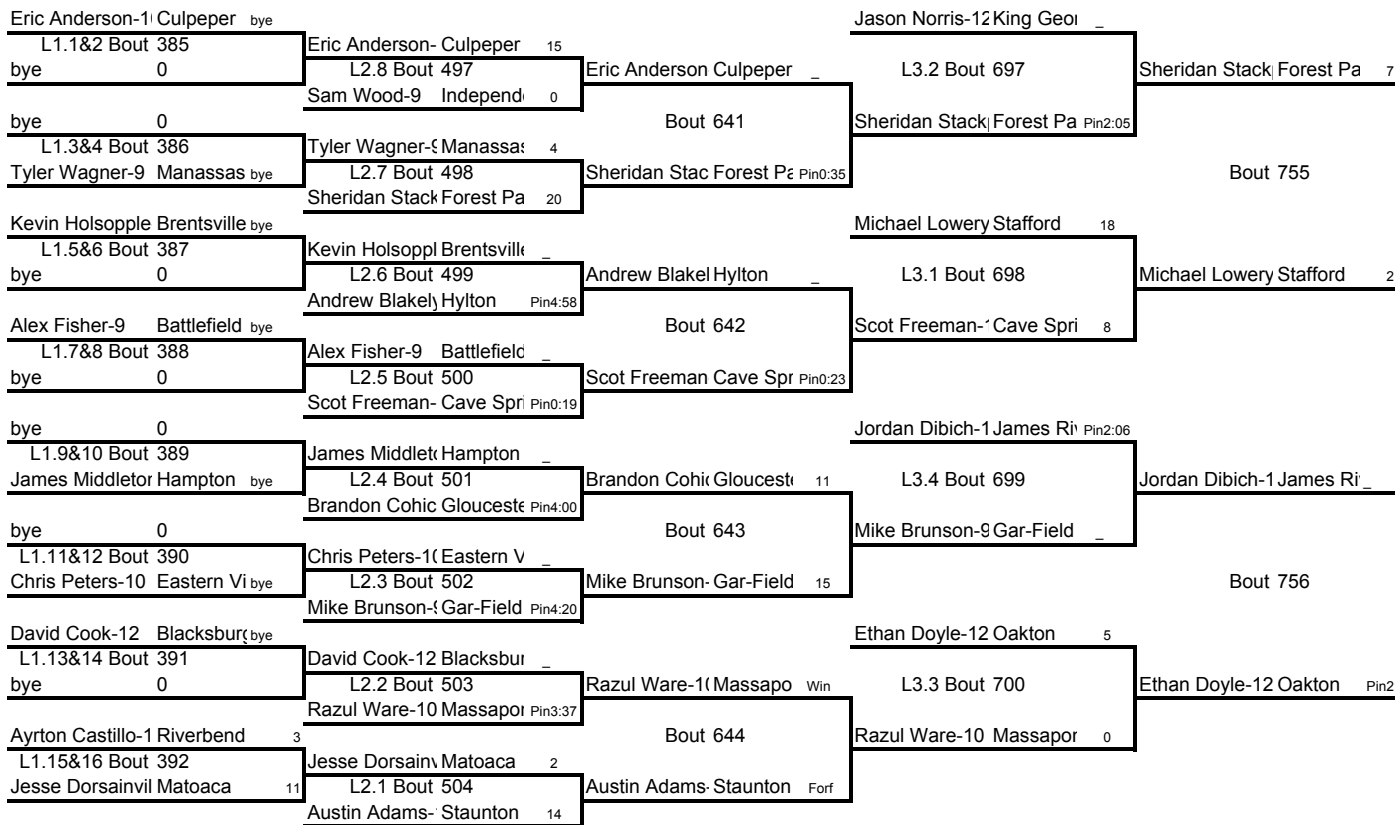

Weight Class 125 lbs

Weight Class 125 lbs

RiverBend 2009

Weight Class 135 lbs

135

Weight Class 135 lbs

RiverBend 2009

Weight Class 140 lbs