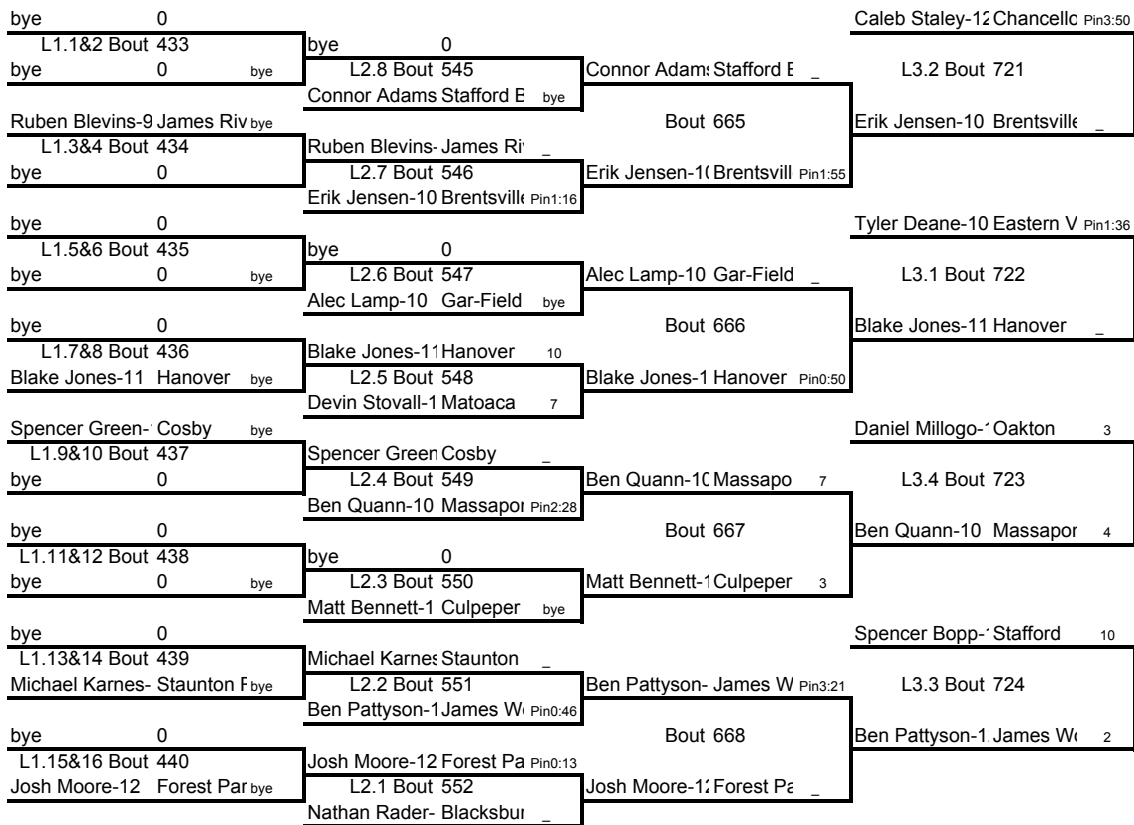

RiverBend 2009

Weight Class 215 lbs