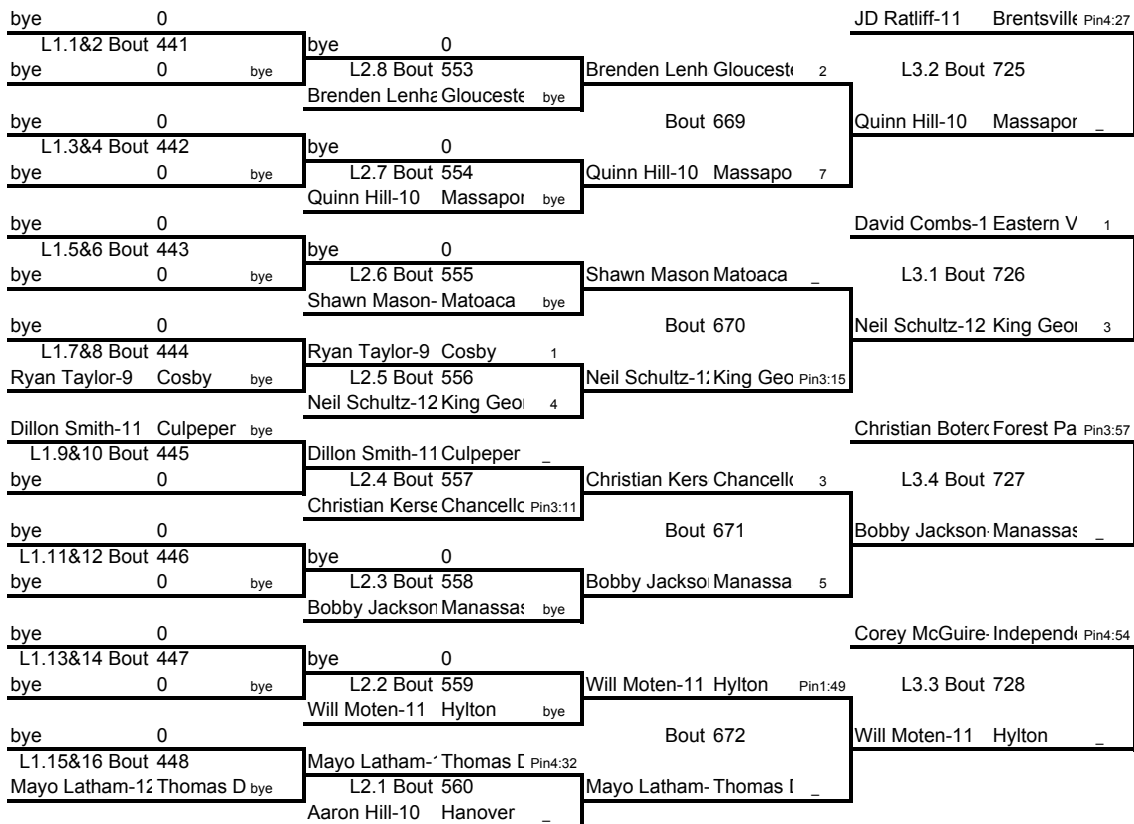

RiverBend 2009

Weight Class 285 lbs