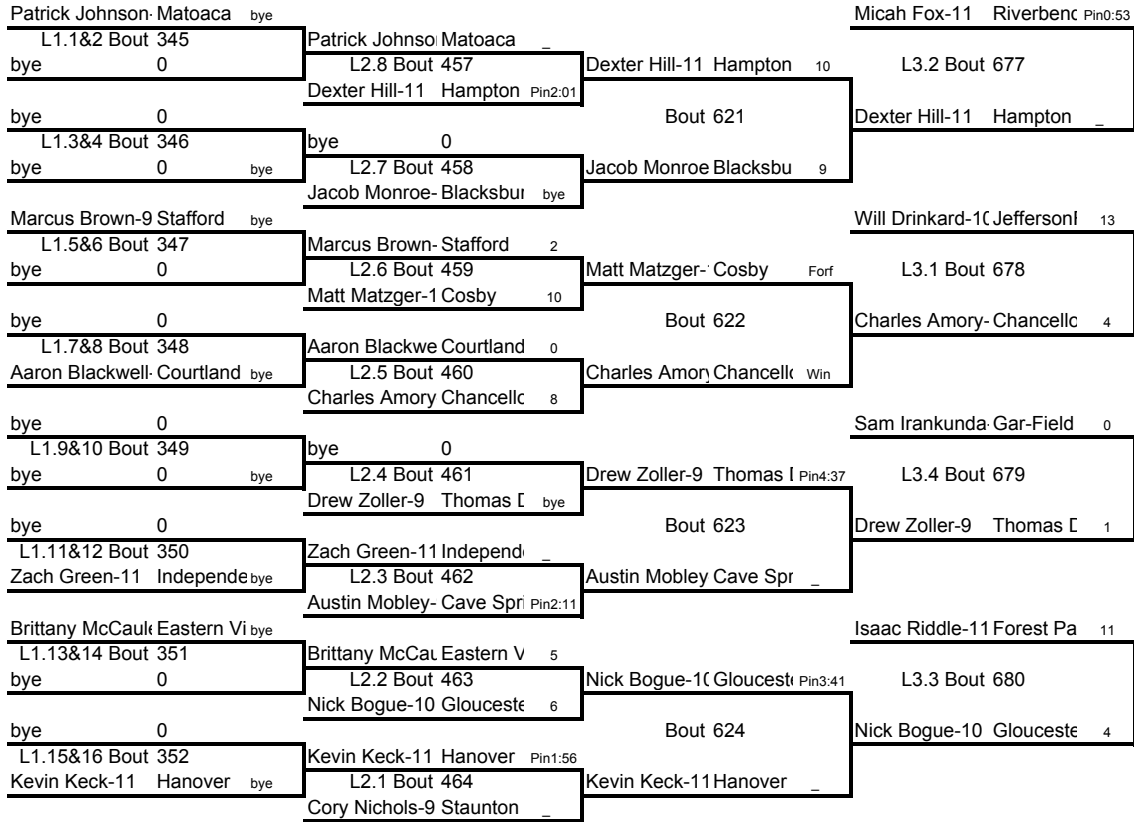

RiverBend 2009

Weight Class 112 lbs

Weight Class 112 lbs

112

RiverBend 2009

Weight Class 119 lbs

Weight Class 119 lbs

RiverBend 2009