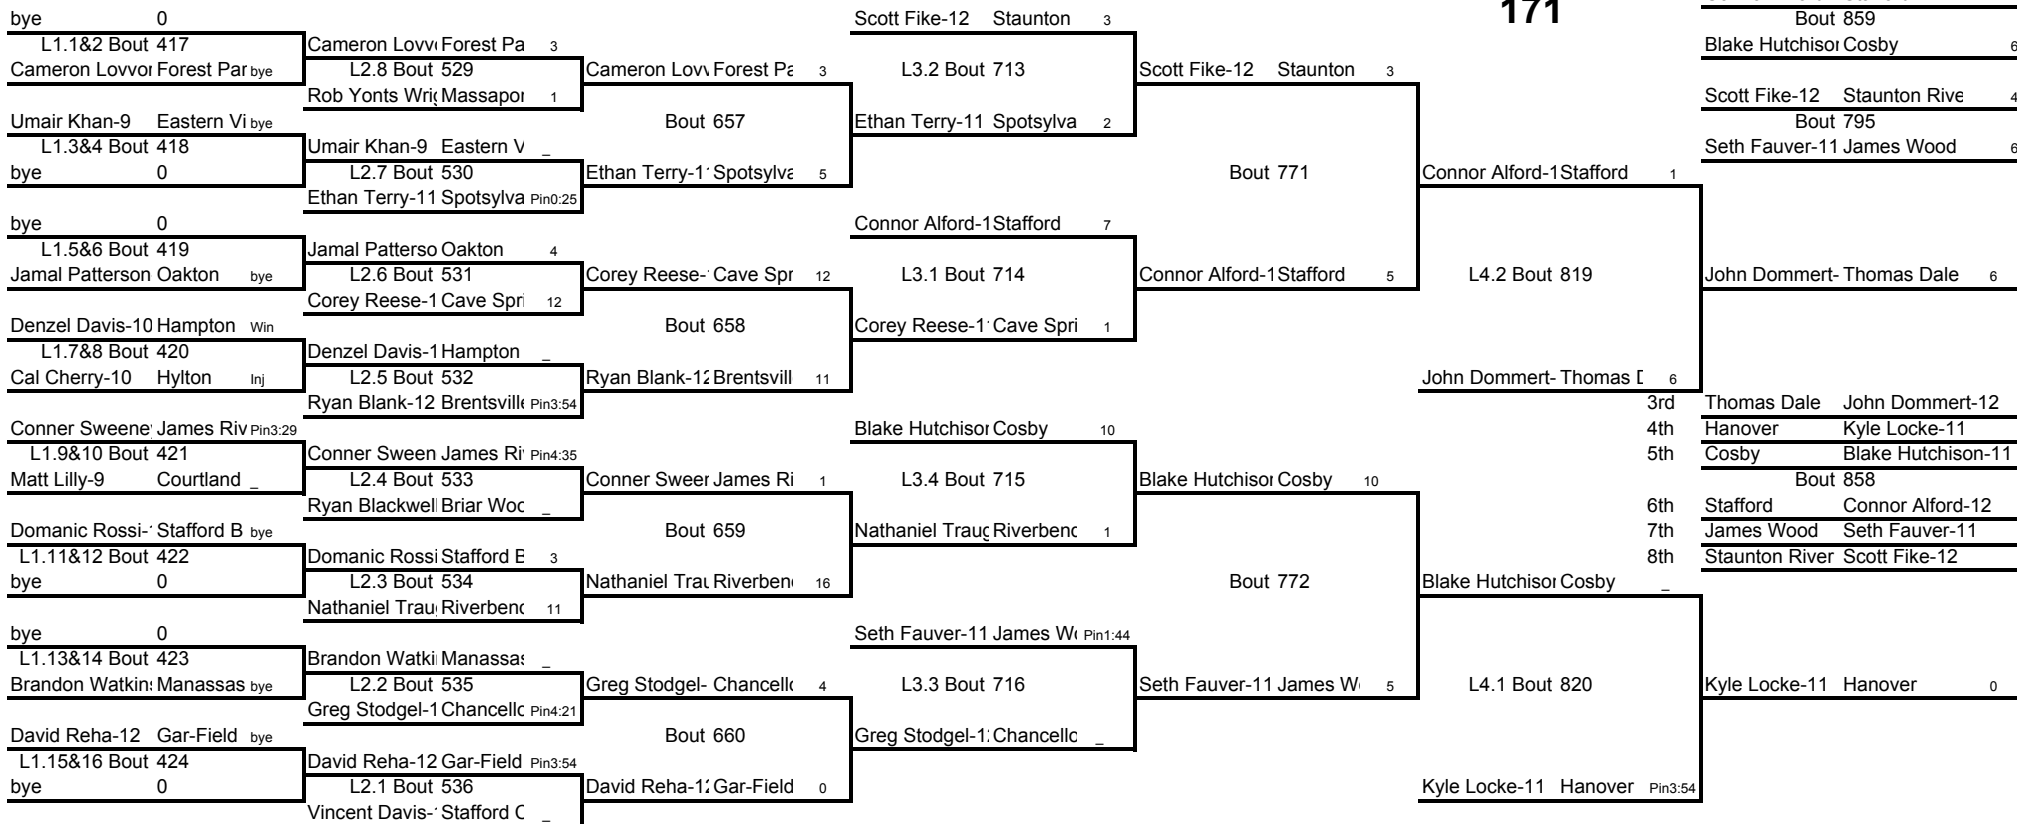

RiverBend 2009

Weight Class 171 lbs

Weight Class 171 lbs

Connor Alford-1 Stafford 1	
Bout 859	
Blake Hutchisor Cosby 6	
Scott Fike-12 Staunton Rive 4	
Bout 795	
Seth Fauver-11 James Wood 6	
John Dommert- Thomas Dale 6	
Thomas Dale John Dommert-12	
Hanover Kyle Locke-11	
Cosby Blake Hutchisor-11	
Bout 858	
Stafford Connor Alford-12	
James Wood Seth Fauver-11	
Staunton River Scott Fike-12