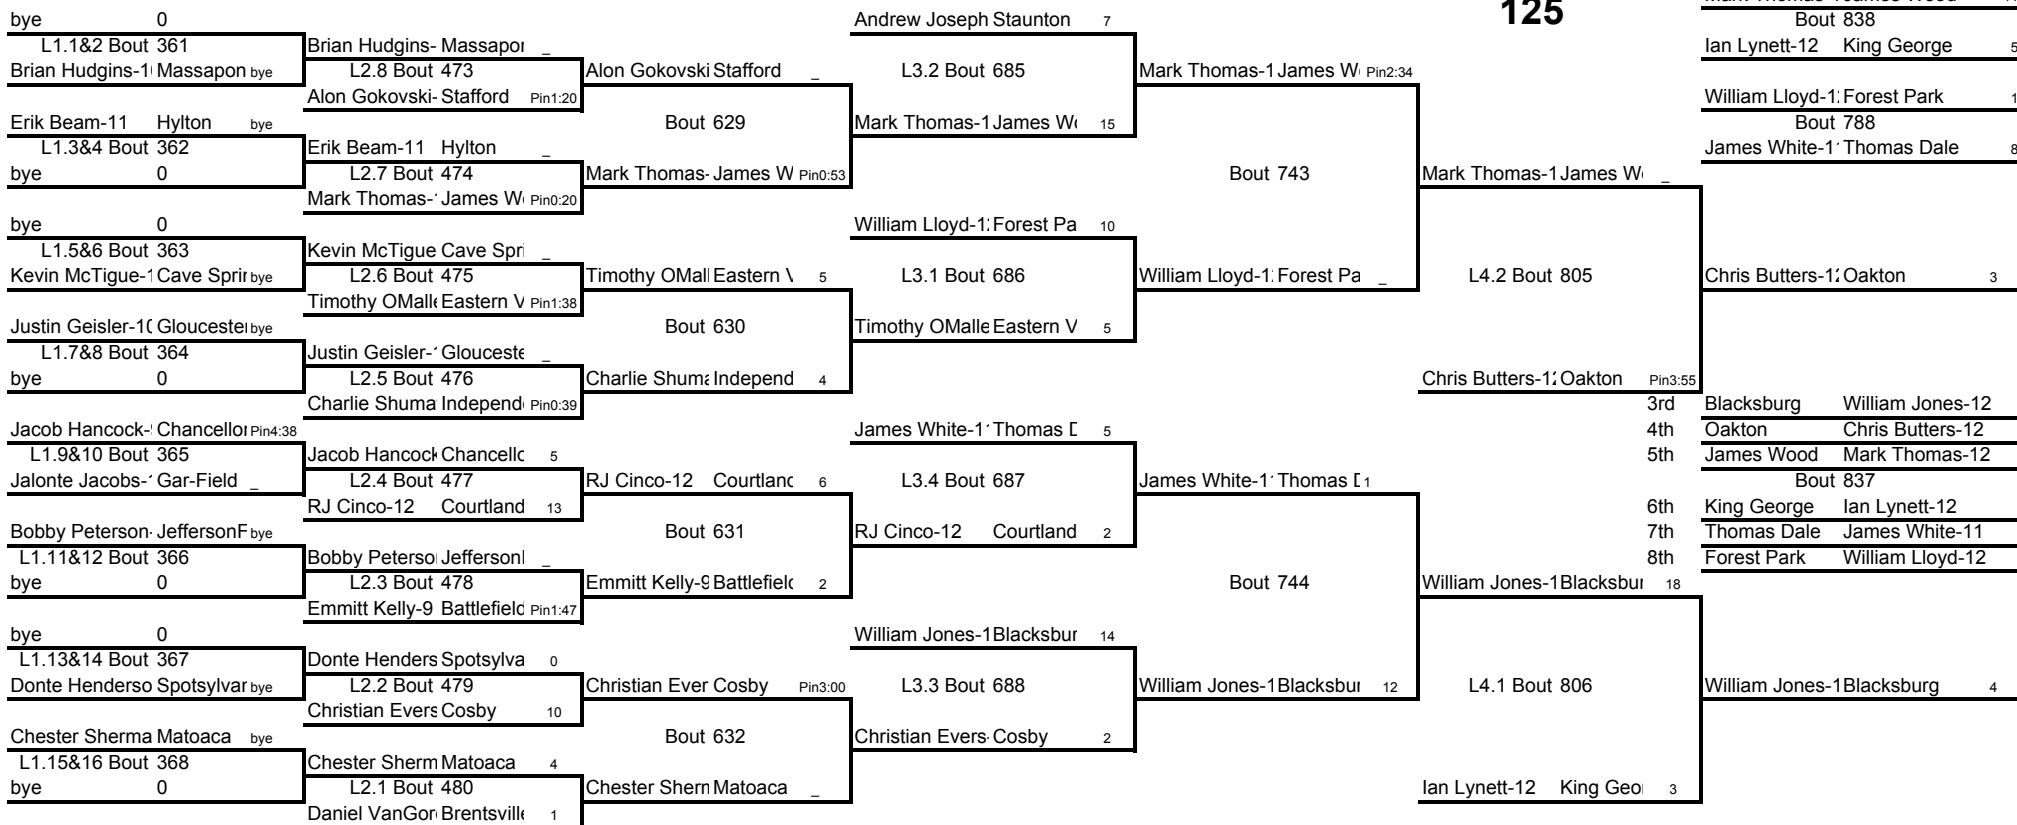

RiverBend 2009

Weight Class 125 lbs

Weight Class 125 lbs