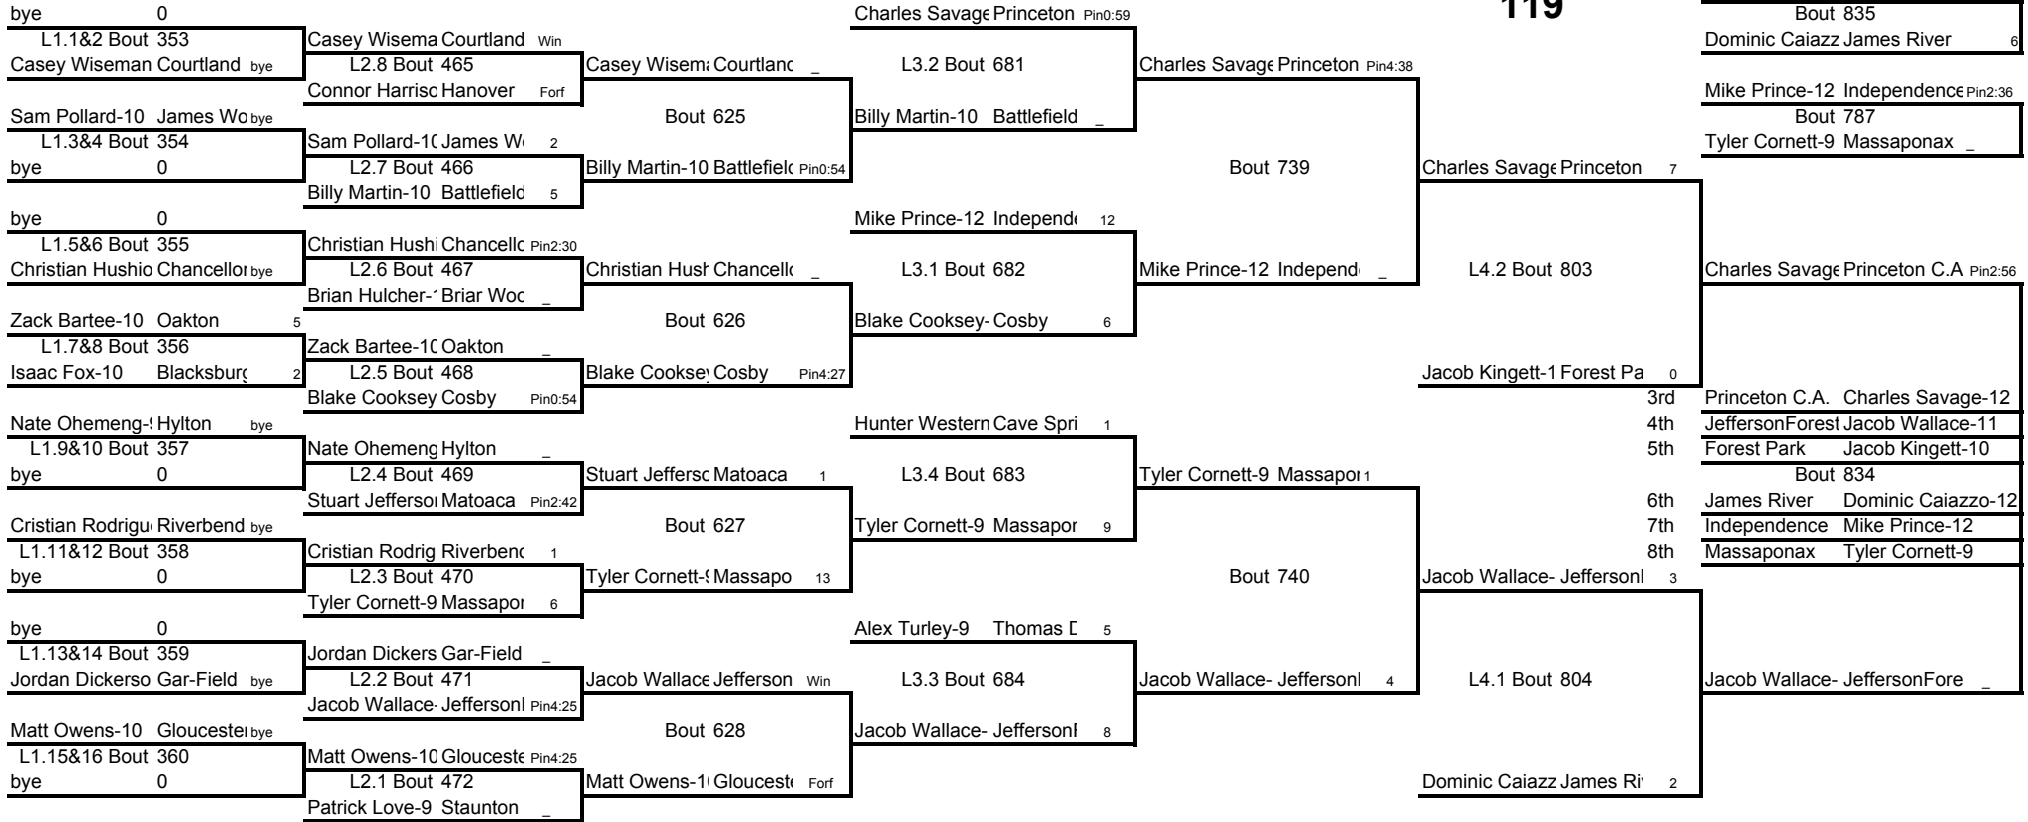

RiverBend 2009

Weight Class 112 lbs

Weight Class 112 lbs

112

RiverBend 2009

Weight Class 119 lbs

Weight Class 119 lbs

RiverBend 2009