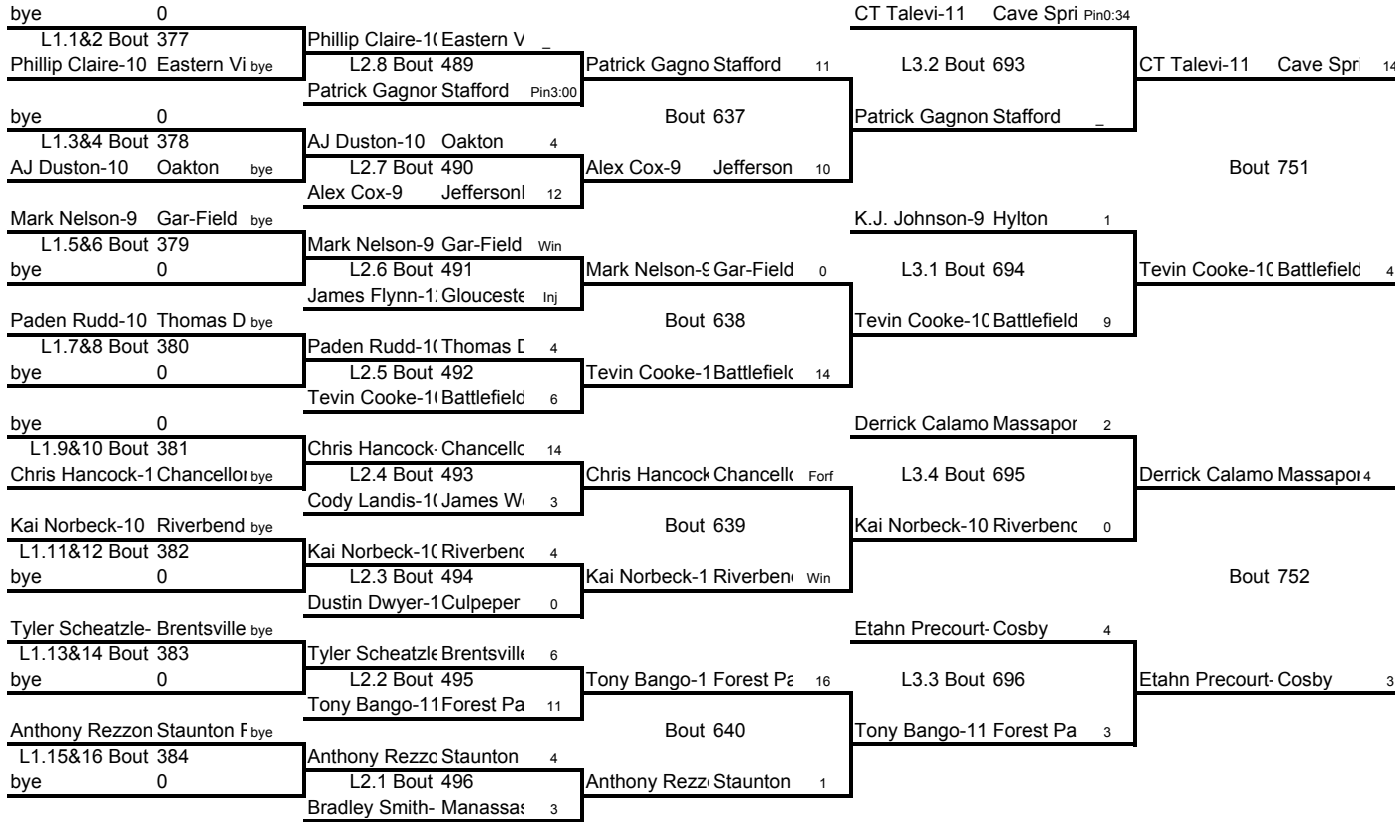

RiverBend 2009

Weight Class 135 lbs