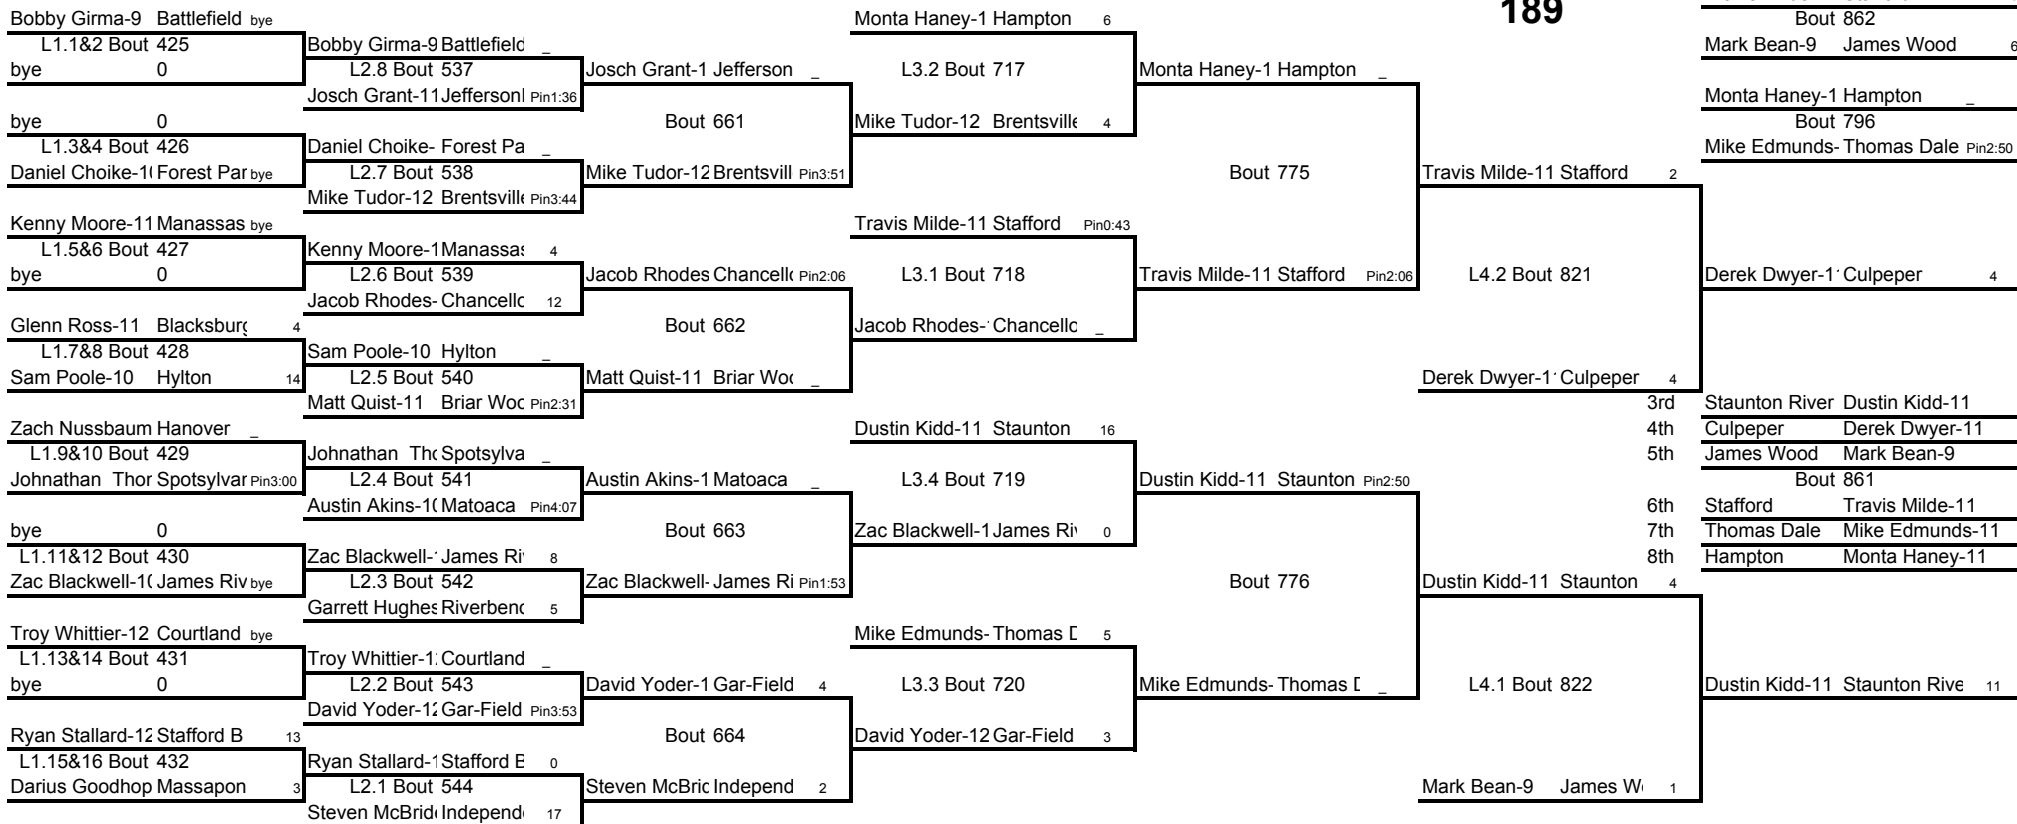

RiverBend 2009

Weight Class 189 lbs

Weight Class 189 lbs

189