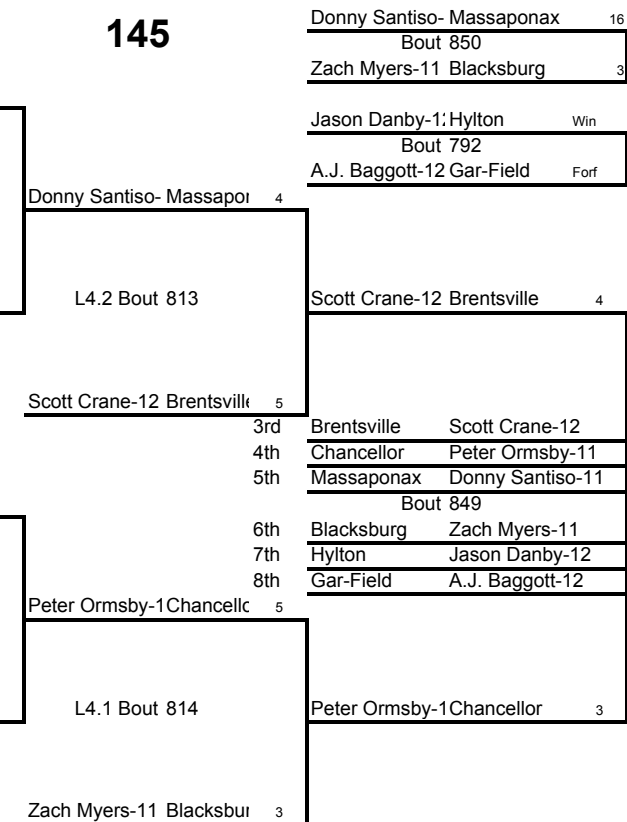

140

Weight Class 140 lbs

RiverBend 2009

Weight Class 145 lbs

Weight Class 145 lbs

145

RiverBend 2009

Weight Class 152 lbs