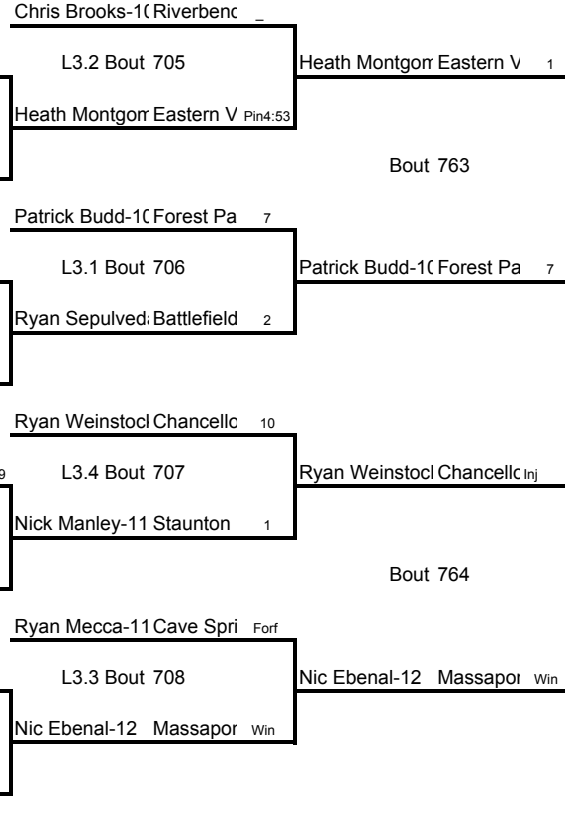

140

Weight Class 140 lbs

RiverBend 2009

Weight Class 145 lbs

Weight Class 145 lbs

145

RiverBend 2009

Weight Class 152 lbs