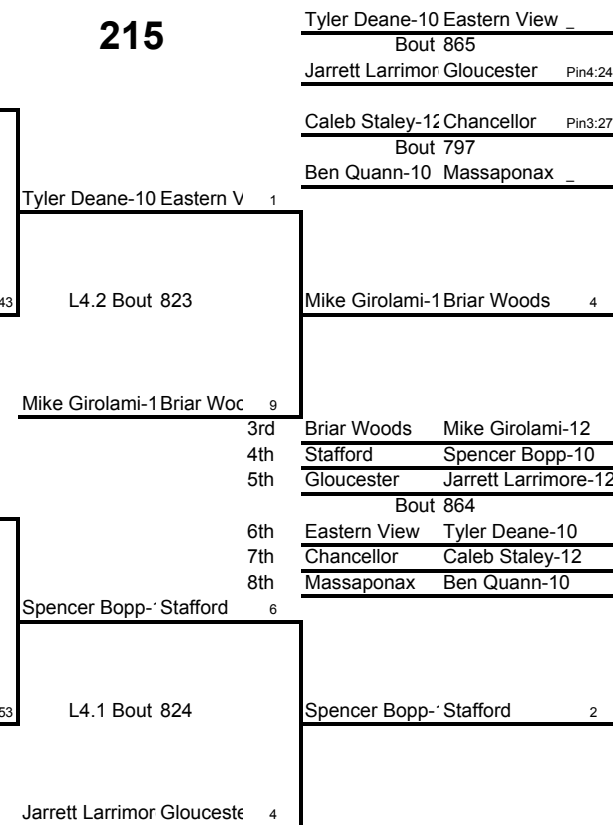

RiverBend 2009

Weight Class 189 lbs

Weight Class 189 lbs

189

RiverBend 2009

Weight Class 215 lbs

215

Weight Class 215 lbs