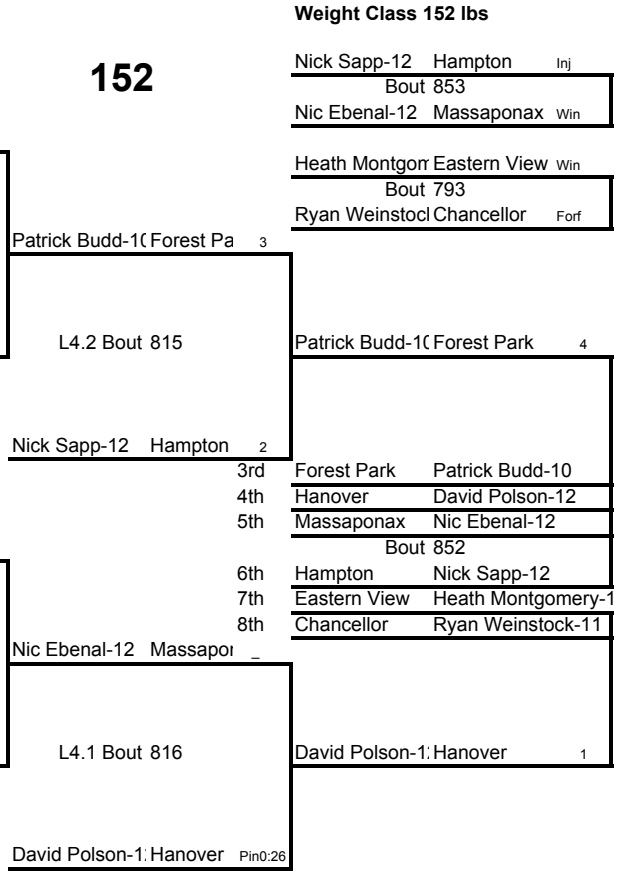

140

Weight Class 140 lbs

RiverBend 2009

Weight Class 145 lbs

Weight Class 145 lbs

145

RiverBend 2009

Weight Class 152 lbs