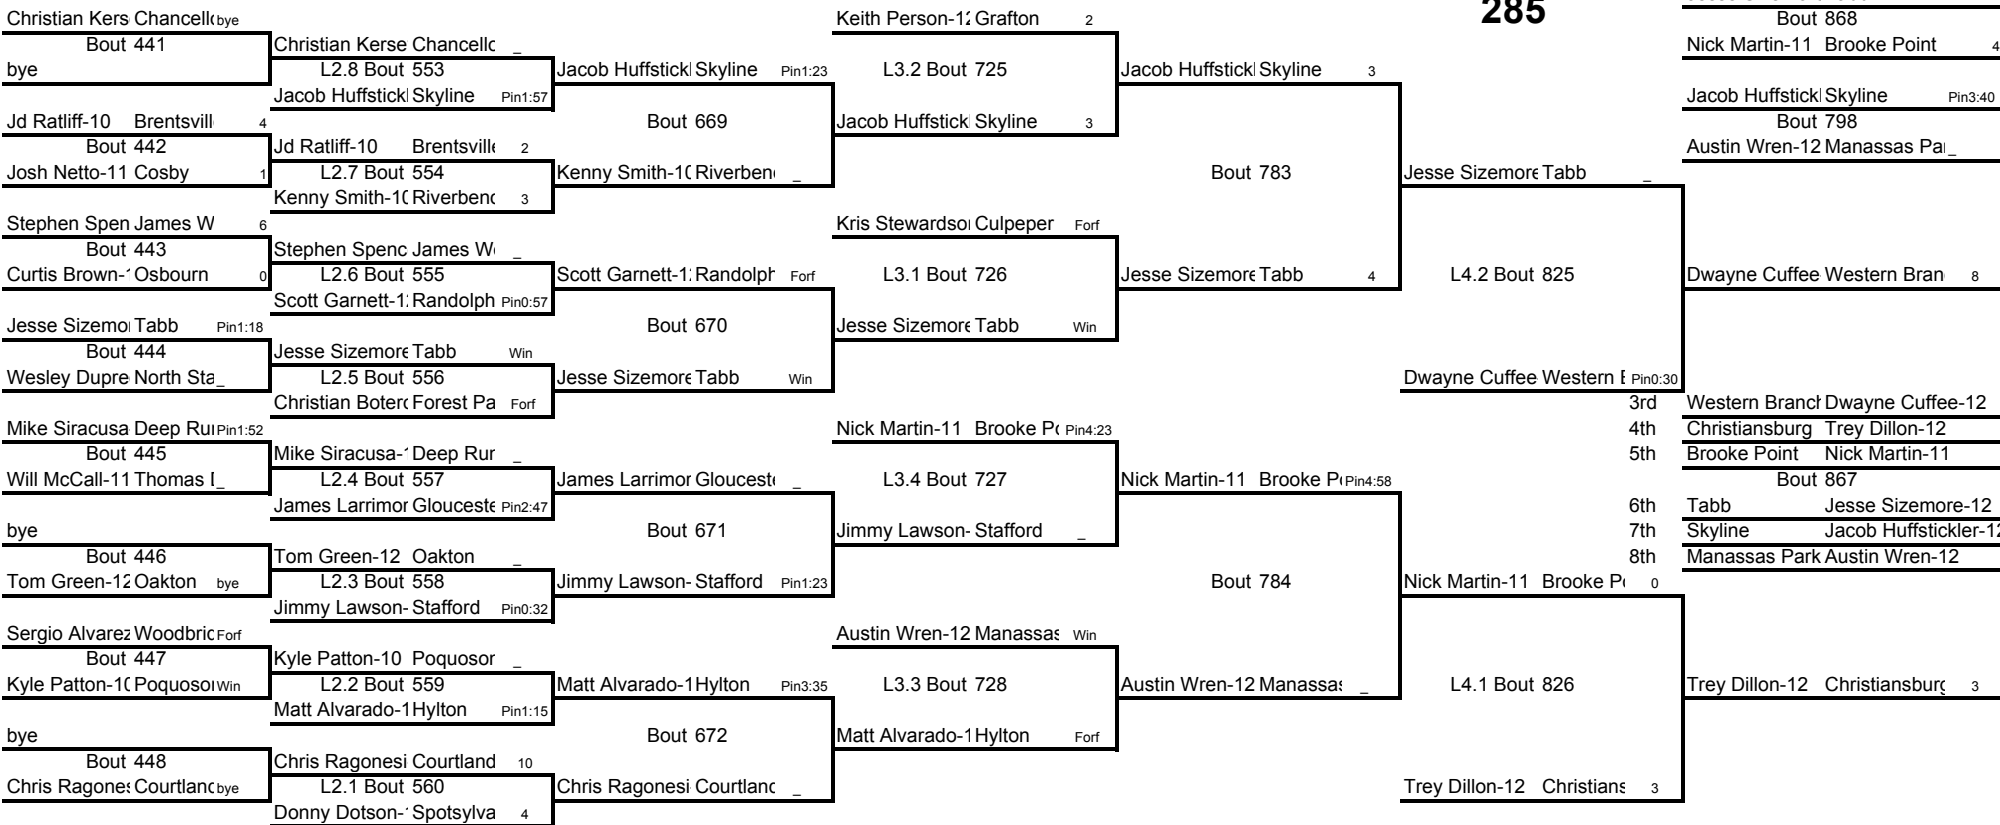

**Weight Class 189 lbs**

**Weight Class 215 lbs**

**215**

**Weight Class 215 lbs**

**Weight Class 285 lbs**

**285**

**Weight Class 285 lbs**

Jesse Sizemore Tabb	1
Bout 868	
Nick Martin-11 Brooke Point	4
Jacob Huffstickl Skyline	Pin3:40
Bout 798	
Austin Wren-12 Manassas Pa	
Dwayne Cuffee Western Bran	8
Dwayne Cuffee Western Bran	Pin0:30
3rd	Western Branch Dwayne Cuffee-12
4th	Christiansburg Trey Dillon-12
5th	Brooke Point Nick Martin-11
	Bout 867
6th	Tabb Jesse Sizemore-12
7th	Skyline Jacob Huffstickler-12
8th	Manassas Park Austin Wren-12
	Trey Dillon-12 Christiansbur
	3