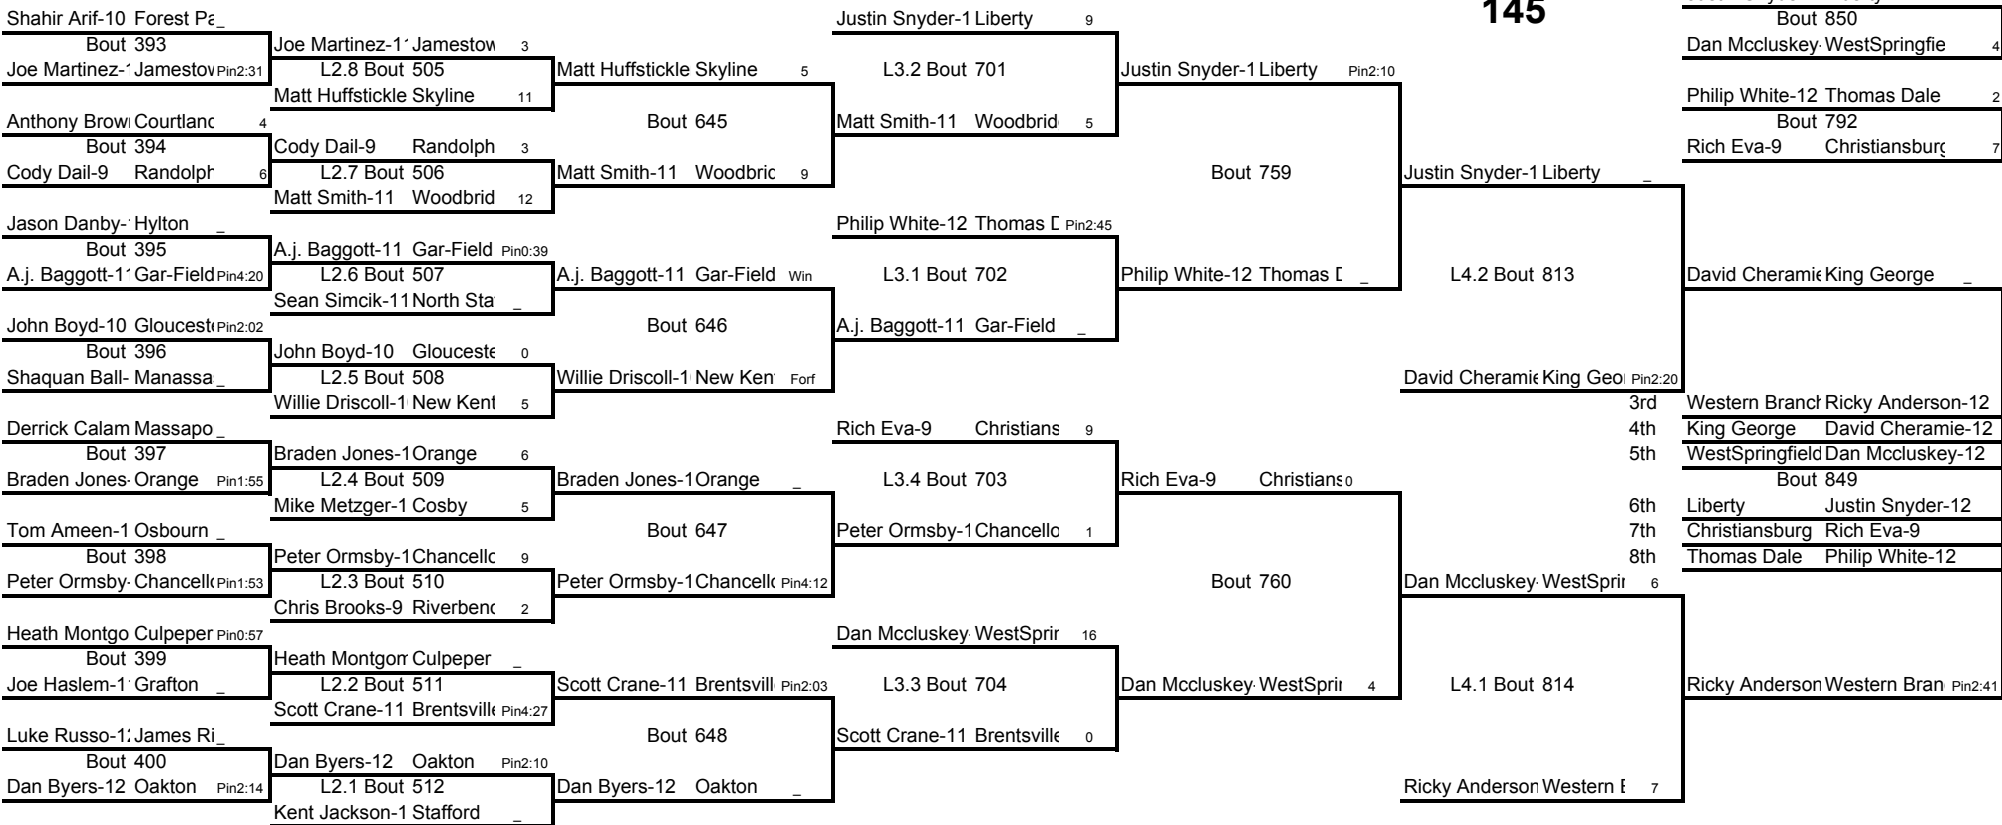

**Weight Class 140 lbs**

**Weight Class 140 lbs**

**Weight Class 145 lbs**

**Weight Class 145 lbs**

**145**

Justin Snyder-1 Liberty	1
Bout 850	
Dan Mccluskey WestSpringfield	4
Philip White-12 Thomas Dale	2
Bout 792	
Rich Eva-9 Christiansburg	7
David Cheramie King George	
David Cheramie King George	Pin 2:20
3rd	Western Branch Ricky Anderson-12
4th	King George David Cheramie-12
5th	WestSpringfield Dan Mccluskey-12
	Bout 849
6th	Liberty Justin Snyder-12
7th	Christiansburg Rich Eva-9
8th	Thomas Dale Philip White-12
	Ricky Anderson Western Branch Pin 2:41