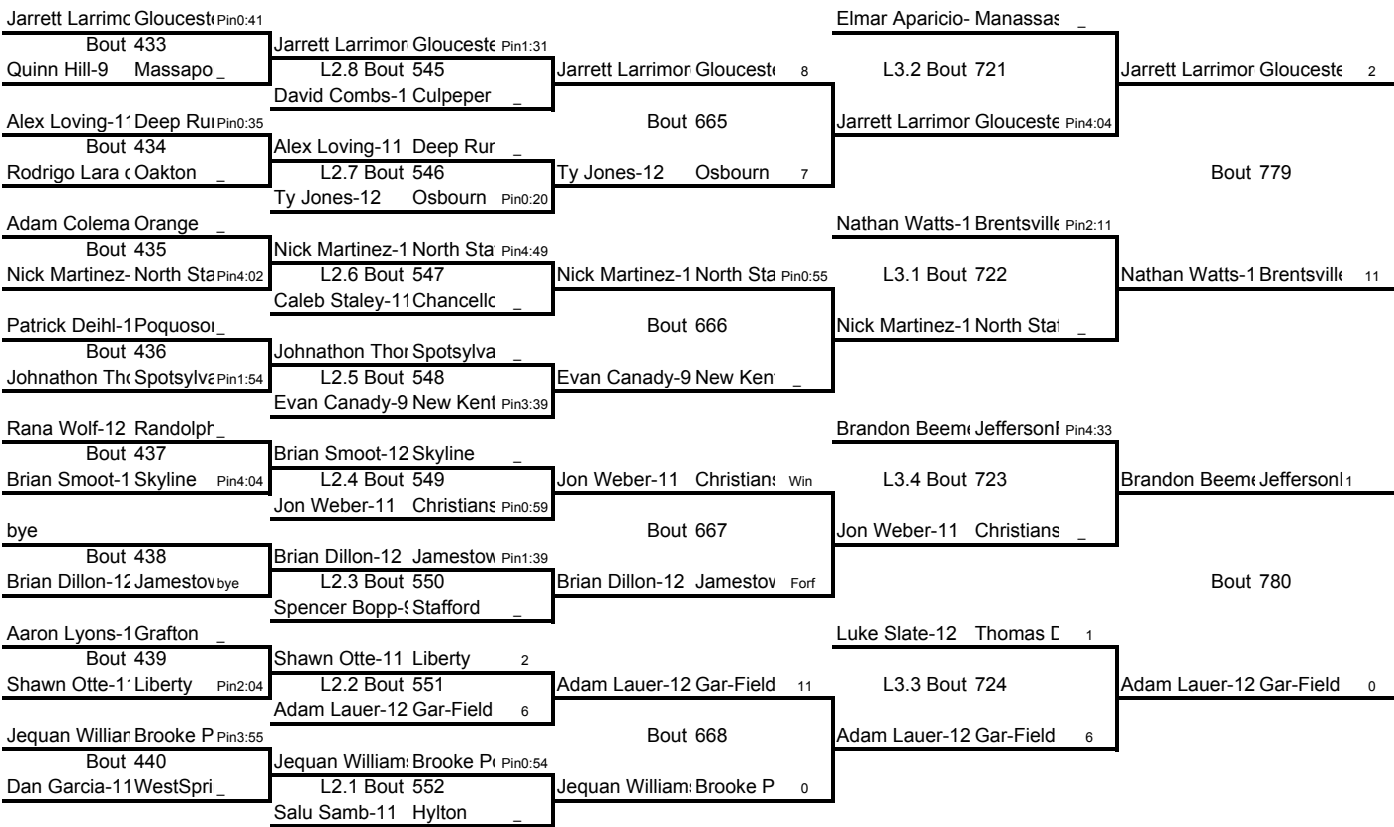

Weight Class 215 lbs