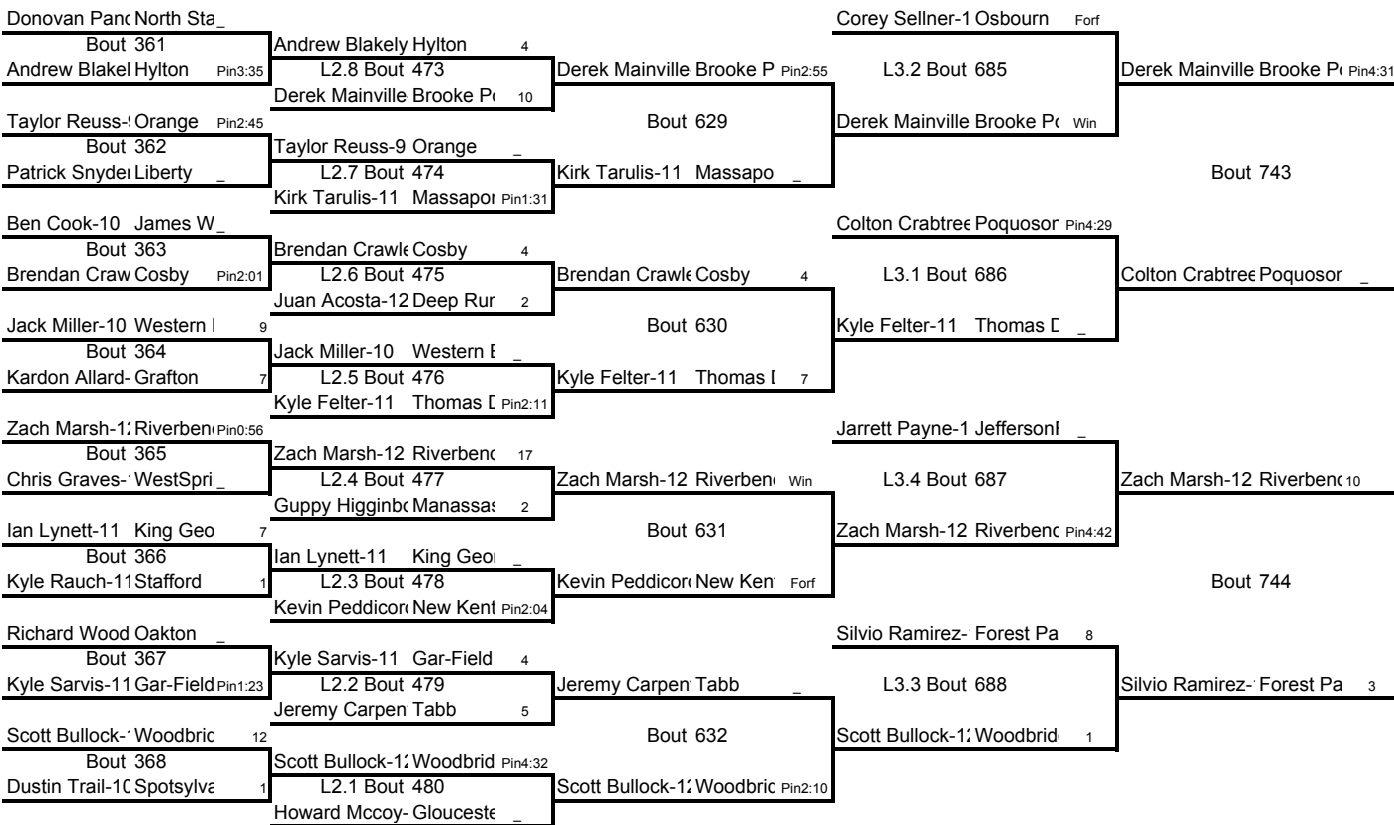

**Weight Class 103 lbs**

**103**

**Weight Class 112 lbs**

**112**

**Weight Class 112 lbs**

**Weight Class 119 lbs**

**Weight Class 119 lbs**

**Weight Class 125 lbs**

**125**

**Weight Class 125 lbs**

**Weight Class 130 lbs**

**Weight Class 130 lbs**

James Emanas- New Kent	7
Bout 841	
Hunter Perkins Spotsylvania	4
Sterling Murphy Riverbend	8
Bout 789	
Matt Thompson North Stafford	5
Jared Anongos- James River	9
3rd James River	Jared Anongos-11
4th Poquoson	Louie Shearer-11
5th New Kent	James Emanas-12
Bout 840	
6th Spotsylvania	Hunter Perkinson-12
7th Riverbend	Sterling Murphy-12
8th North Stafford	Matt Thompson-11
Louie Shearer- Poquoson	1