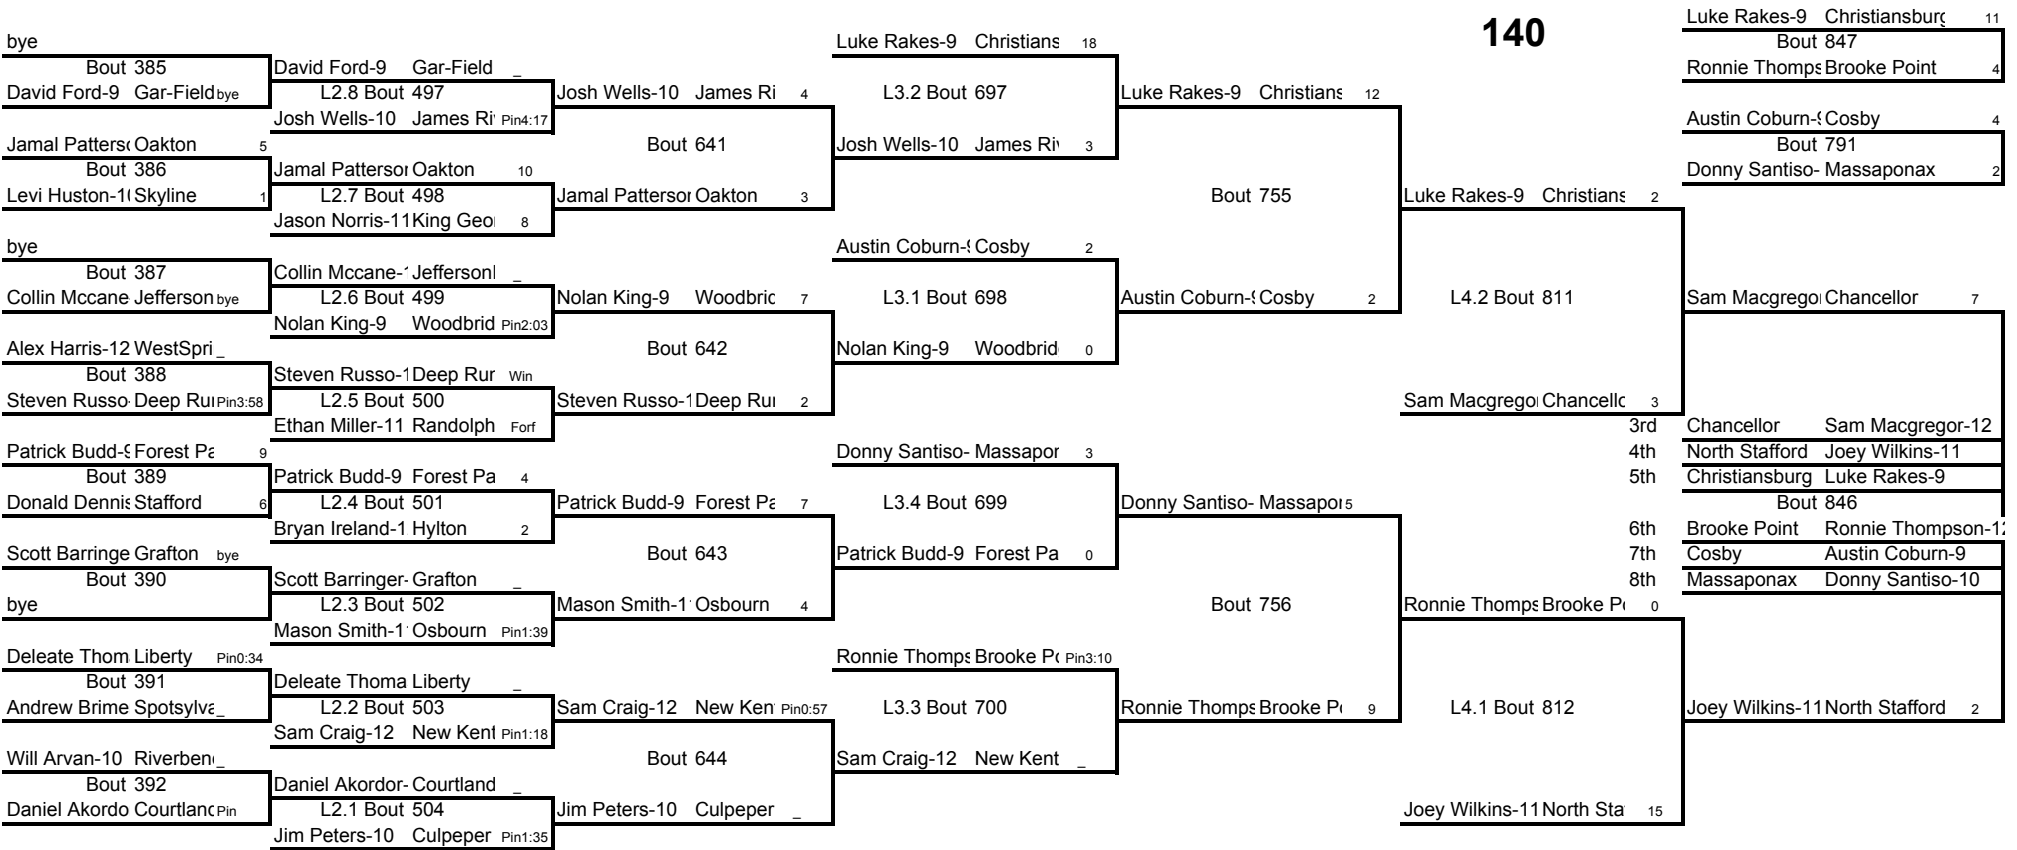

Weight Class 140 lbs

Weight Class 140 lbs