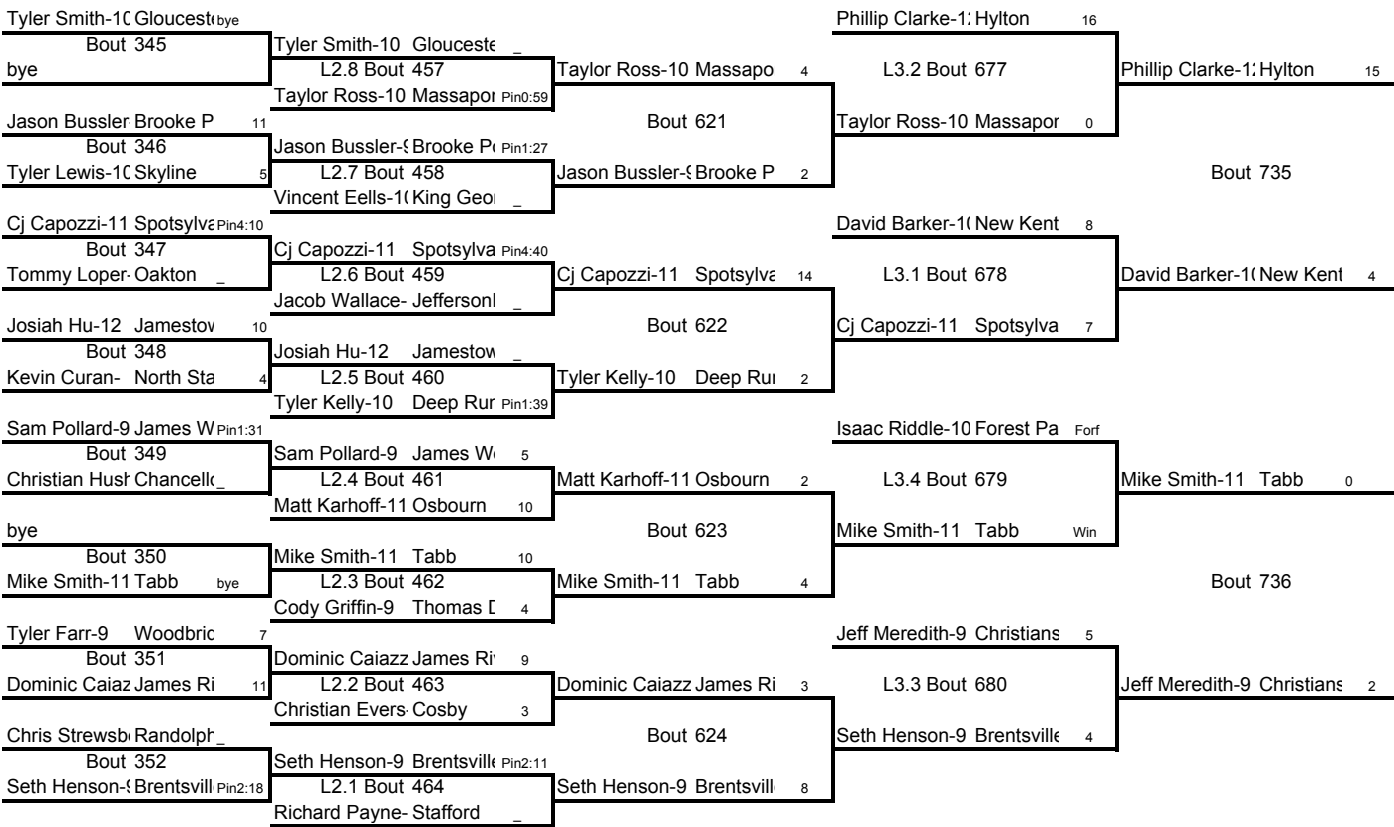

**Weight Class 103 lbs**

**103**

**Weight Class 112 lbs**

**112**

**Weight Class 112 lbs**

**Weight Class 119 lbs**

**Weight Class 119 lbs**

**Weight Class 125 lbs**

**125**

**Weight Class 125 lbs**

**Weight Class 130 lbs**

**Weight Class 130 lbs**

James Emanas- New Kent	7
Bout 841	
Hunter Perkins Spotsylvania	4
Sterling Murphy Riverbend	8
Bout 789	
Matt Thompson North Stafford	5
Jared Anongos- James River	9
3rd James River	Jared Anongos-11
4th Poquoson	Louie Shearer-11
5th New Kent	James Emanas-12
Bout 840	
6th Spotsylvania	Hunter Perkinson-12
7th Riverbend	Sterling Murphy-12
8th North Stafford	Matt Thompson-11
Louie Shearer- Poquoson	1