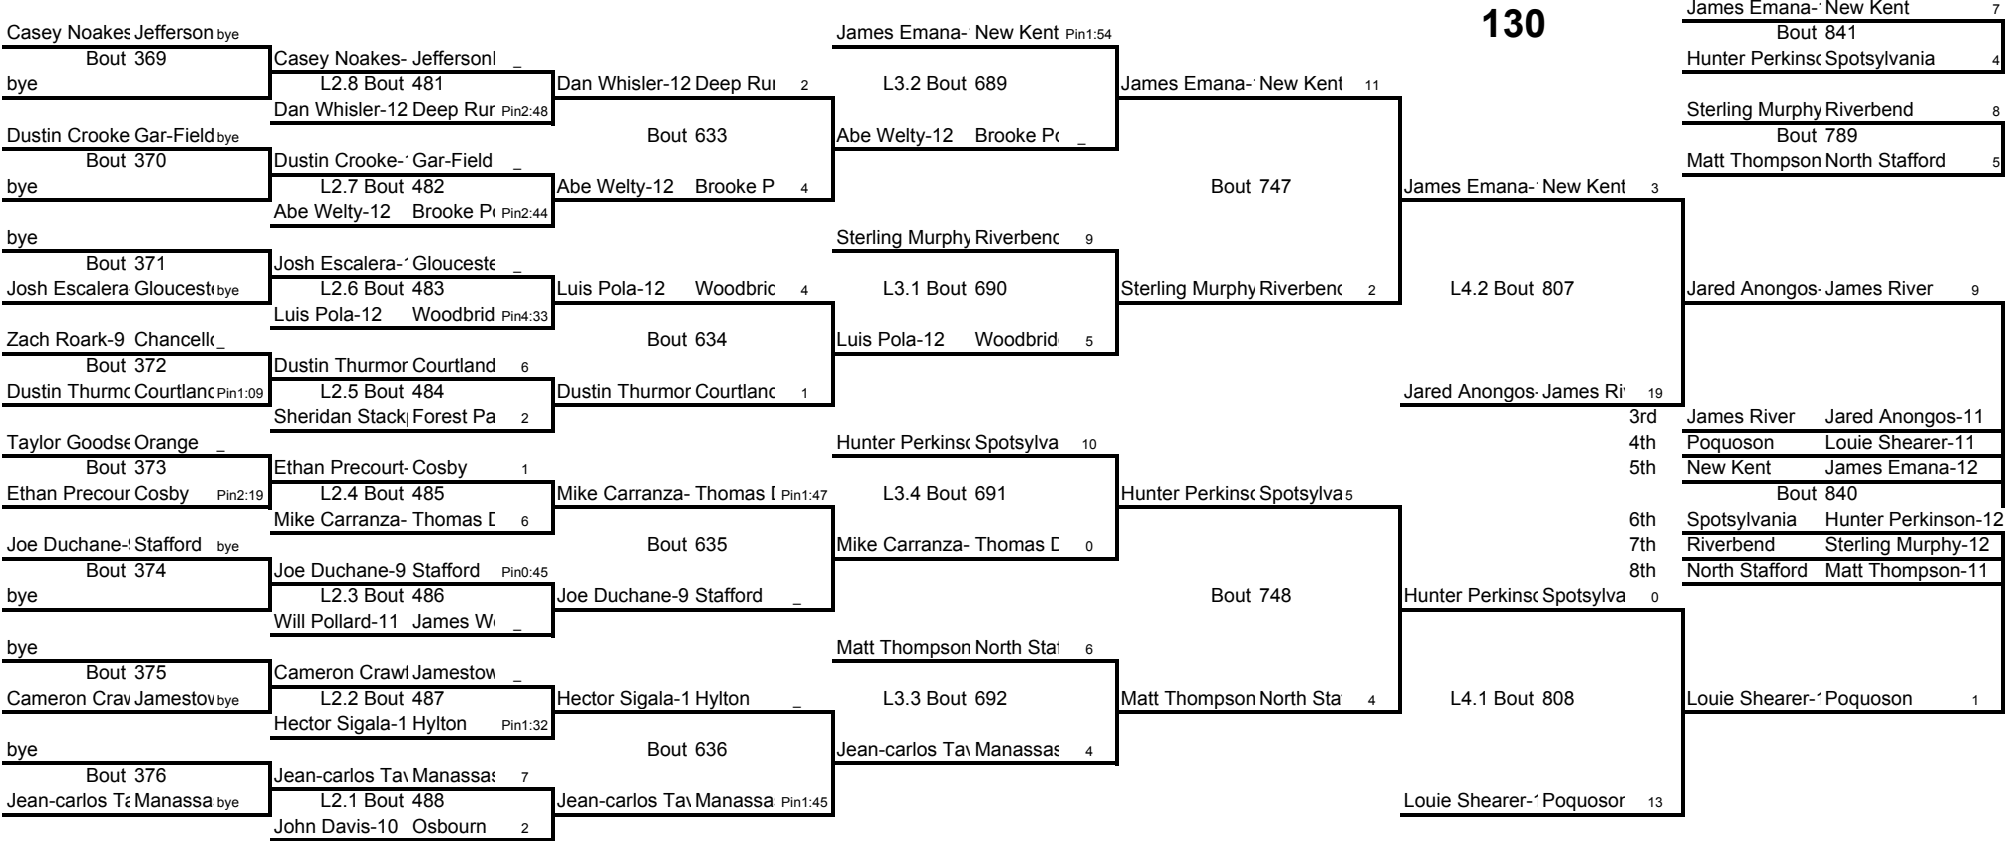

**Weight Class 103 lbs**

**103**

**Weight Class 112 lbs**

**112**

**Weight Class 112 lbs**

**Weight Class 119 lbs**

**Weight Class 119 lbs**

**Weight Class 125 lbs**

**125**

**Weight Class 125 lbs**

**Weight Class 130 lbs**

**Weight Class 130 lbs**

James Emanas- New Kent	7
Bout 841	
Hunter Perkins Spotsylvania	4
Sterling Murphy Riverbend	8
Bout 789	
Matt Thompson North Stafford	5
Jared Anongos- James River	9
3rd James River	Jared Anongos-11
4th Poquoson	Louie Shearer-11
5th New Kent	James Emanas-12
Bout 840	
6th Spotsylvania	Hunter Perkinson-12
7th Riverbend	Sterling Murphy-12
8th North Stafford	Matt Thompson-11
Louie Shearer- Poquoson	1