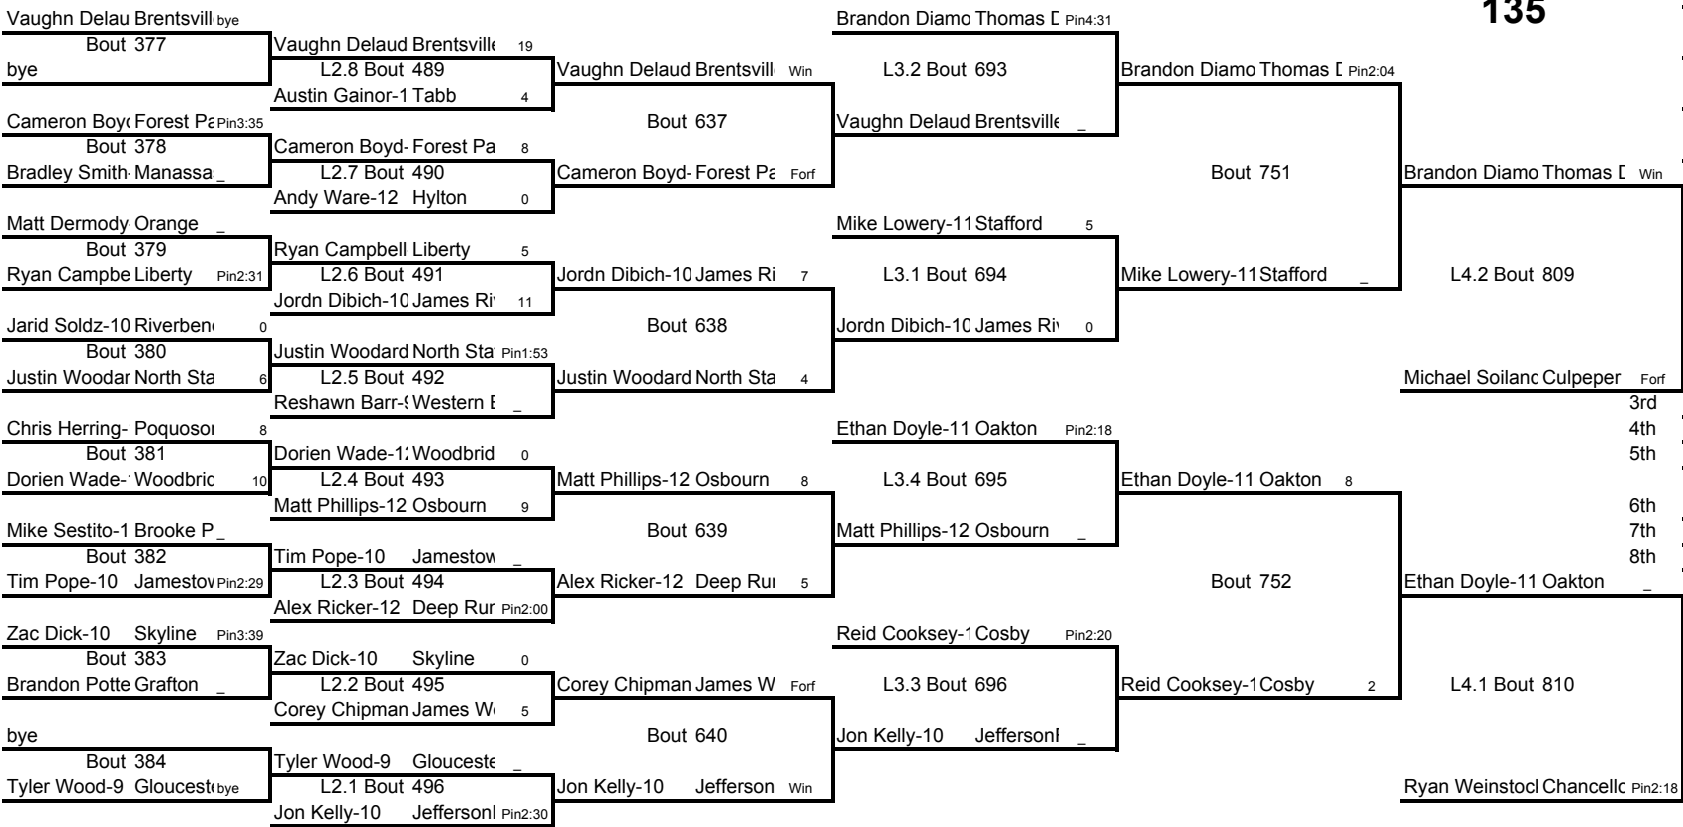

Weight Class 135 lbs

135

Weight Class 135 lbs

Michael Soilanc Culpeper (Inj)	Bout 844
Ethan Doyle-11 Oakton (Win)	
Mike Lowery-11 Stafford (Bye)	Bout 790
Reid Cooksey-1 Cosby (Pin 0:47)	
Brandon Diamo Thomas Dale (3)	
Thomas Dale	Brandon Diamond-9
Chancellor	Ryan Weinstock-10
Oakton	Ethan Doyle-11
	Bout 843
Culpeper	Michael Soiland-12
Cosby	Reid Cooksey-12
Stafford	Mike Lowery-11
Ryan Weinstock Chancellor (0)