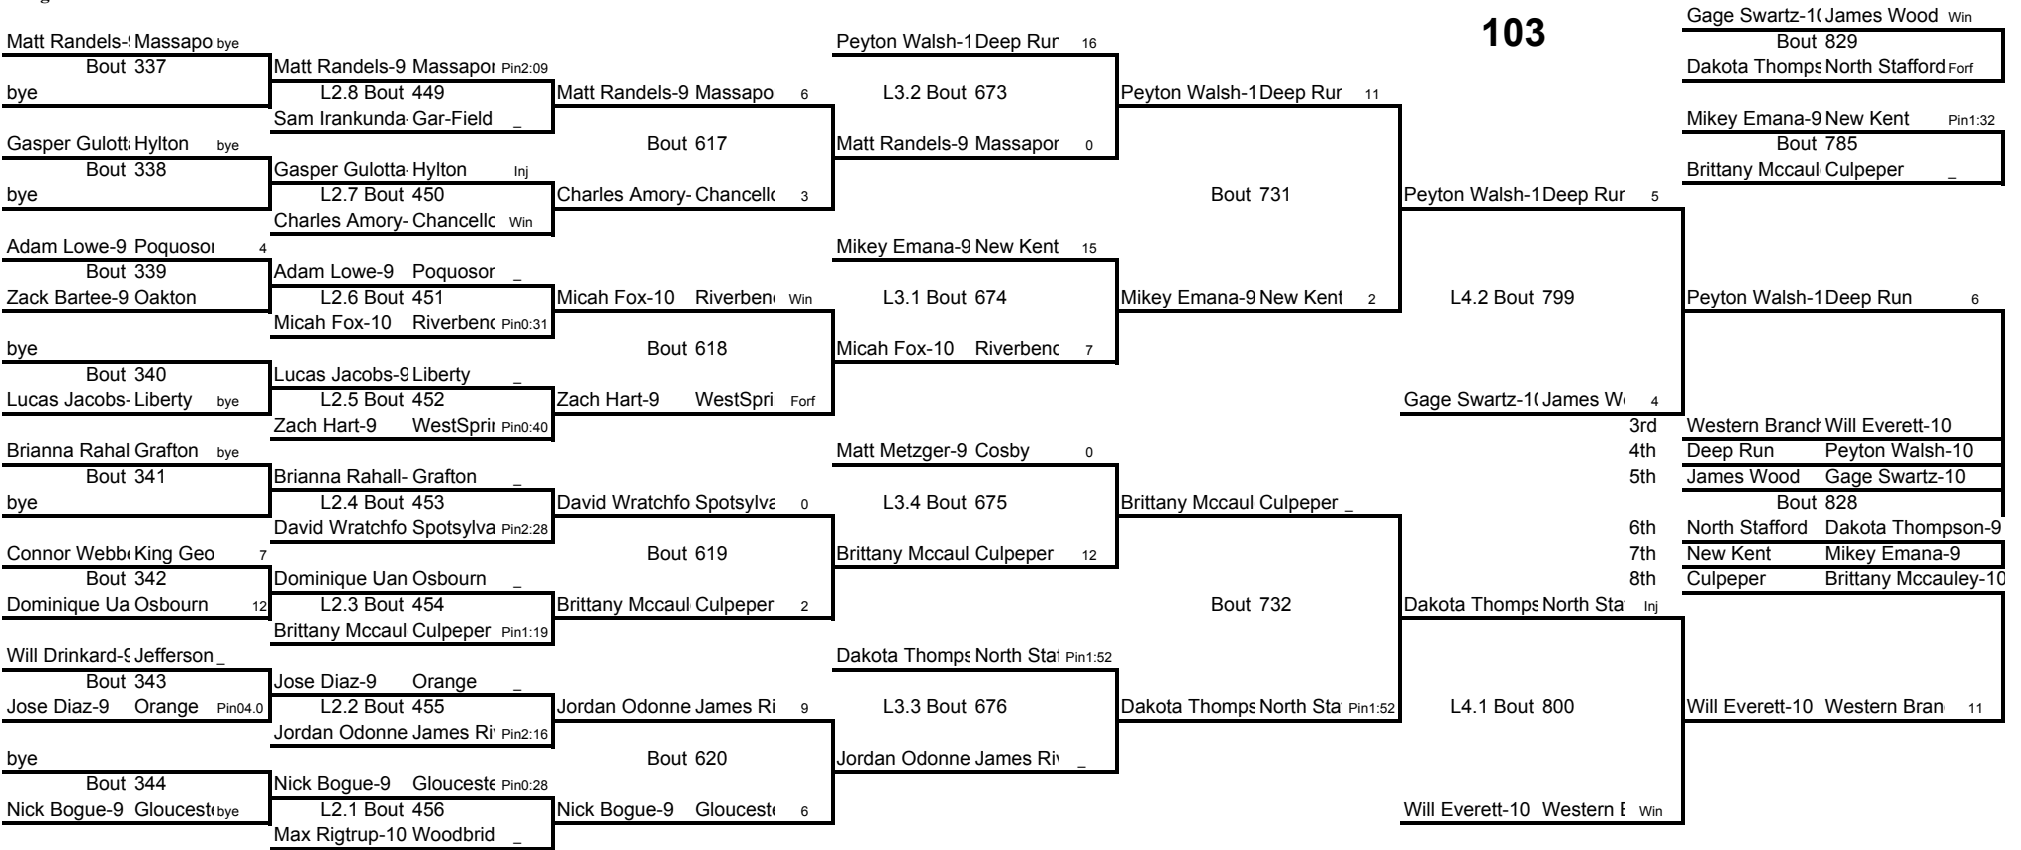

**Weight Class 103 lbs**

**103**

**Weight Class 112 lbs**

**112**

**Weight Class 112 lbs**

**Weight Class 119 lbs**

**Weight Class 119 lbs**

**Weight Class 125 lbs**

**125**

**Weight Class 125 lbs**

**Weight Class 130 lbs**

**Weight Class 130 lbs**

James Emanas- New Kent	7
Bout 841	
Hunter Perkins Spotsylvania	4
Sterling Murphy Riverbend	8
Bout 789	
Matt Thompson North Stafford	5
Jared Anongos- James River	9
3rd James River	Jared Anongos-11
4th Poquoson	Louie Shearer-11
5th New Kent	James Emanas-12
Bout 840	
6th Spotsylvania	Hunter Perkinson-12
7th Riverbend	Sterling Murphy-12
8th North Stafford	Matt Thompson-11
Louie Shearer- Poquoson	1