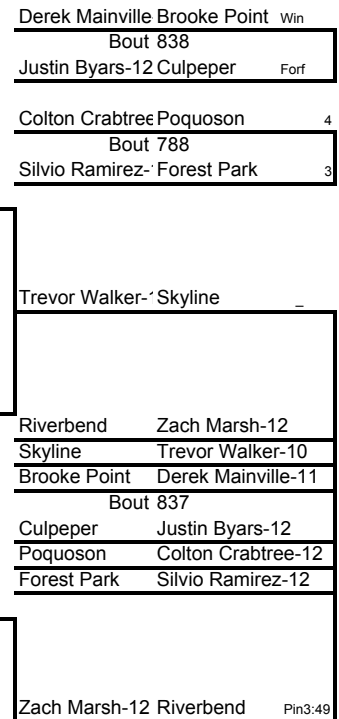

**Weight Class 103 lbs**

**103**

**Weight Class 112 lbs**

**112**

**Weight Class 112 lbs**

**Weight Class 119 lbs**

**Weight Class 119 lbs**

**Weight Class 125 lbs**

**125**

**Weight Class 125 lbs**

**Weight Class 130 lbs**

**Weight Class 130 lbs**

James Emanas- New Kent	7
Bout 841	
Hunter Perkins Spotsylvania	4
Sterling Murphy Riverbend	8
Bout 789	
Matt Thompson North Stafford	5
Jared Anongos- James River	9
3rd James River	Jared Anongos-11
4th Poquoson	Louie Shearer-11
5th New Kent	James Emanas-12
Bout 840	
6th Spotsylvania	Hunter Perkinson-12
7th Riverbend	Sterling Murphy-12
8th North Stafford	Matt Thompson-11
Louie Shearer- Poquoson	1