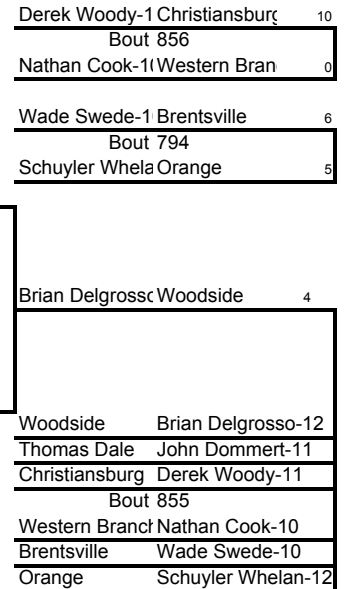

**Weight Class 140 lbs**

**Weight Class 140 lbs**

**Weight Class 145 lbs**

**Weight Class 145 lbs**

**145**

Justin Snyder-1 Liberty	1
Bout 850	
Dan Mccluskey WestSpringfield	4
Philip White-12 Thomas Dale	2
Bout 792	
Rich Eva-9 Christiansburg	7
David Cheramie King George	
David Cheramie King George	Pin 2:20
3rd	Western Branch Ricky Anderson-12
4th	King George David Cheramie-12
5th	WestSpringfield Dan Mccluskey-12
	Bout 849
6th	Liberty Justin Snyder-12
7th	Christiansburg Rich Eva-9
8th	Thomas Dale Philip White-12
	Ricky Anderson Western Branch Pin 2:41

**Weight Class 152 lbs**

**152**

**Weight Class 152 lbs**

**Weight Class 160 lbs**

**160**

**Weight Class 160 lbs**

**Weight Class 189 lbs**

**189**

**Weight Class 189 lbs**

**Weight Class 215 lbs**

**215**

**Weight Class 215 lbs**

**Weight Class 285 lbs**

**285**

**Weight Class 285 lbs**

Jesse Sizemore Tabb	1
Bout 868	
Nick Martin-11 Brooke Point	4
Jacob Huffstickl Skyline	Pin3:40
Bout 798	
Austin Wren-12 Manassas Pa	
Dwayne Cuffee Western Bran	8
Dwayne Cuffee Western Bran	Pin0:30
3rd	Western Branch Dwayne Cuffee-12
4th	Christiansburg Trey Dillon-12
5th	Brooke Point Nick Martin-11
	Bout 867
6th	Tabb Jesse Sizemore-12
7th	Skyline Jacob Huffstickler-12
8th	Manassas Park Austin Wren-12
	Trey Dillon-12 Christiansbur
	3