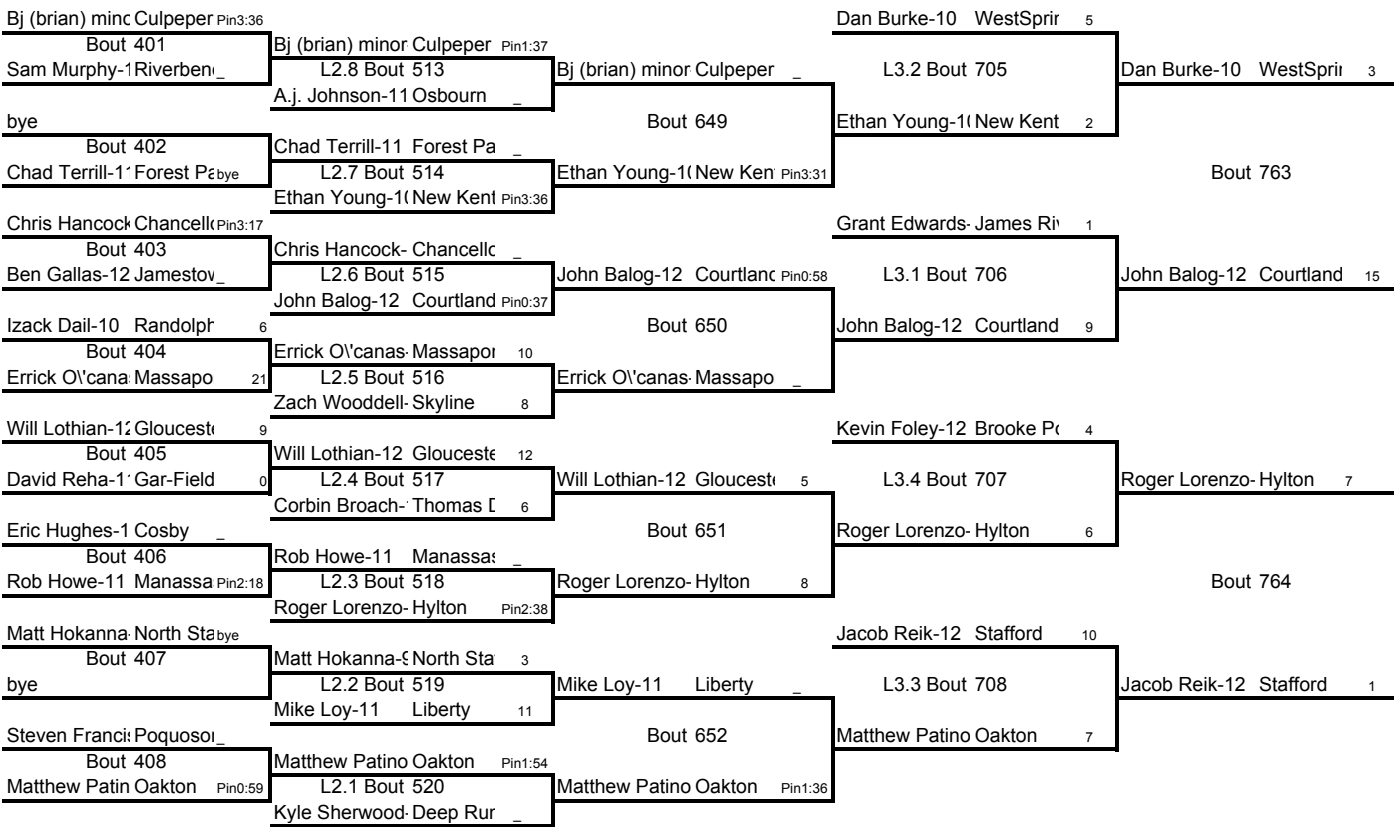

Weight Class 152 lbs