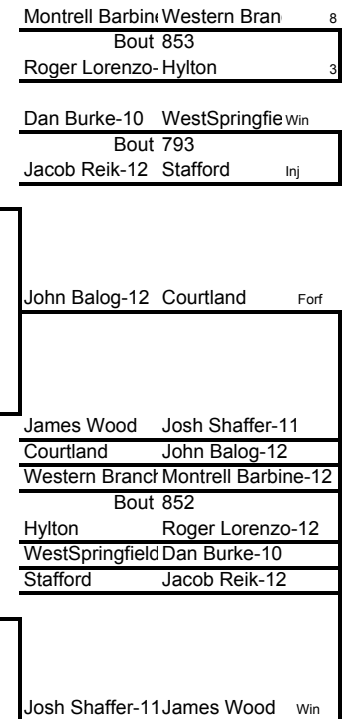

Weight Class 152 lbs