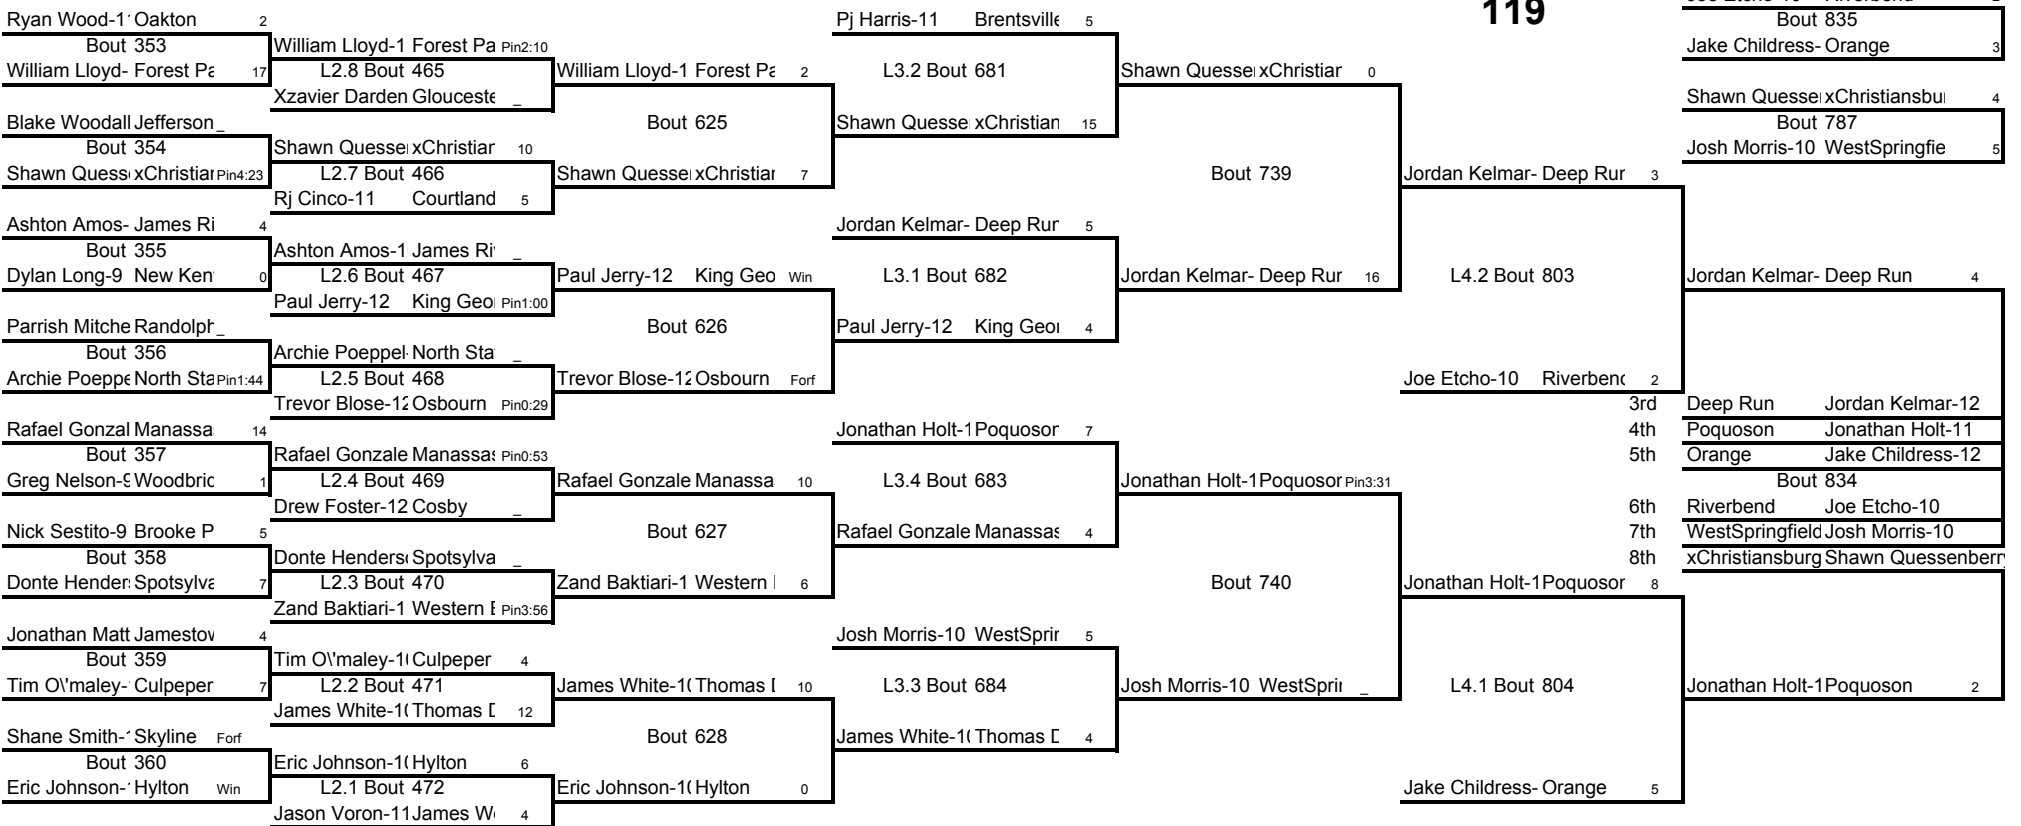

Weight Class 119 lbs

Weight Class 119 lbs