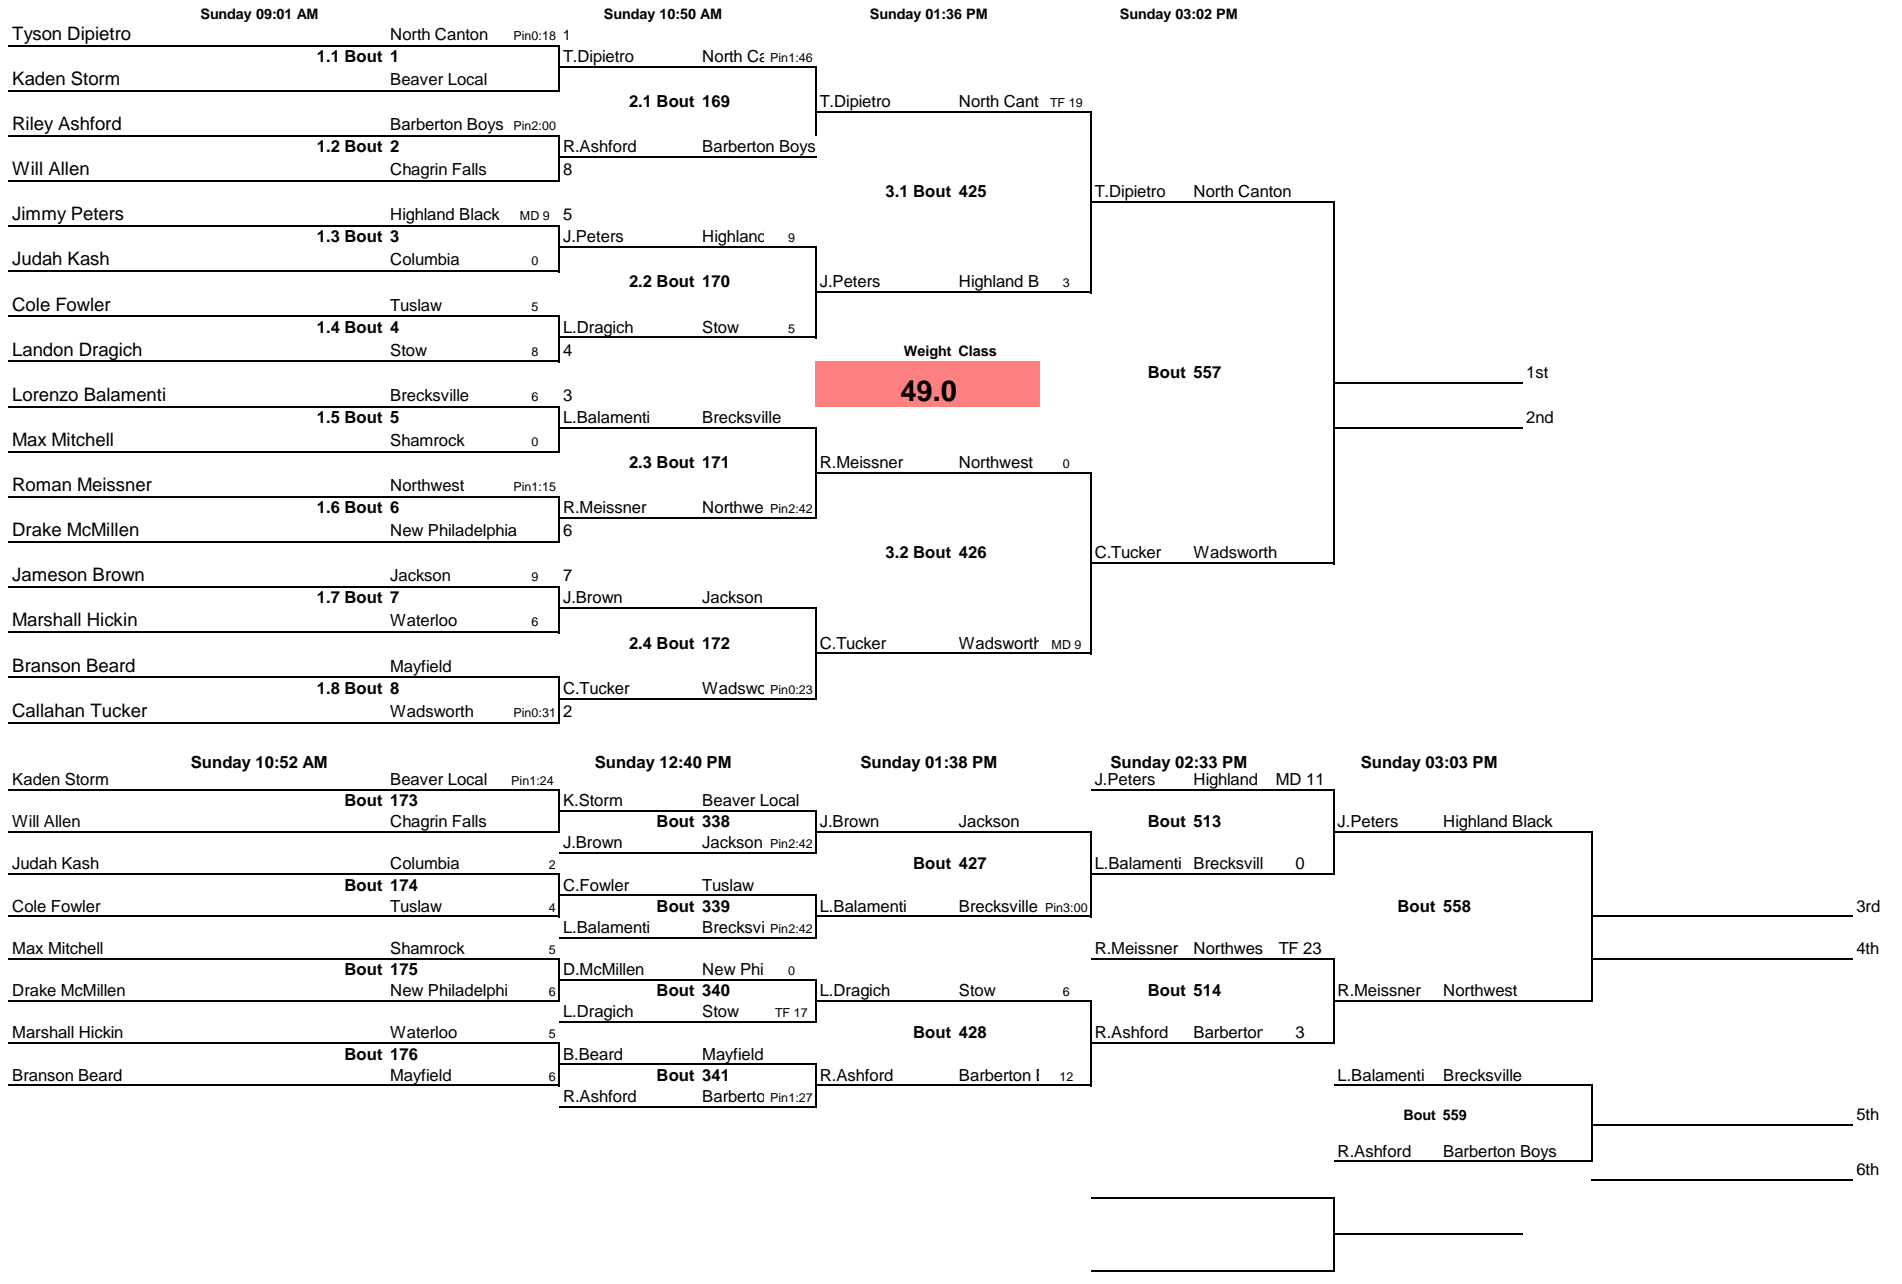

Note: All TIMES are ESTIMATES ONLY

GlenOak OYWA STATE 2025

Note: All TIMES are ESTIMATES ONLY

GlenOak OYWA STATE 2025

Note: All TIMES are ESTIMATES ONLY

GlenOak OYWA STATE 2025

Note: All TIMES are ESTIMATES ONLY

GlenOak OYWA STATE 2025

Note: All TIMES are ESTIMATES ONLY

GlenOak OYWA STATE 2025

Note: All TIMES are ESTIMATES ONLY

GlenOak OYWA STATE 2025

Note: All TIMES are ESTIMATES ONLY

GlenOak OYWA STATE 2025

Note: All TIMES are ESTIMATES ONLY