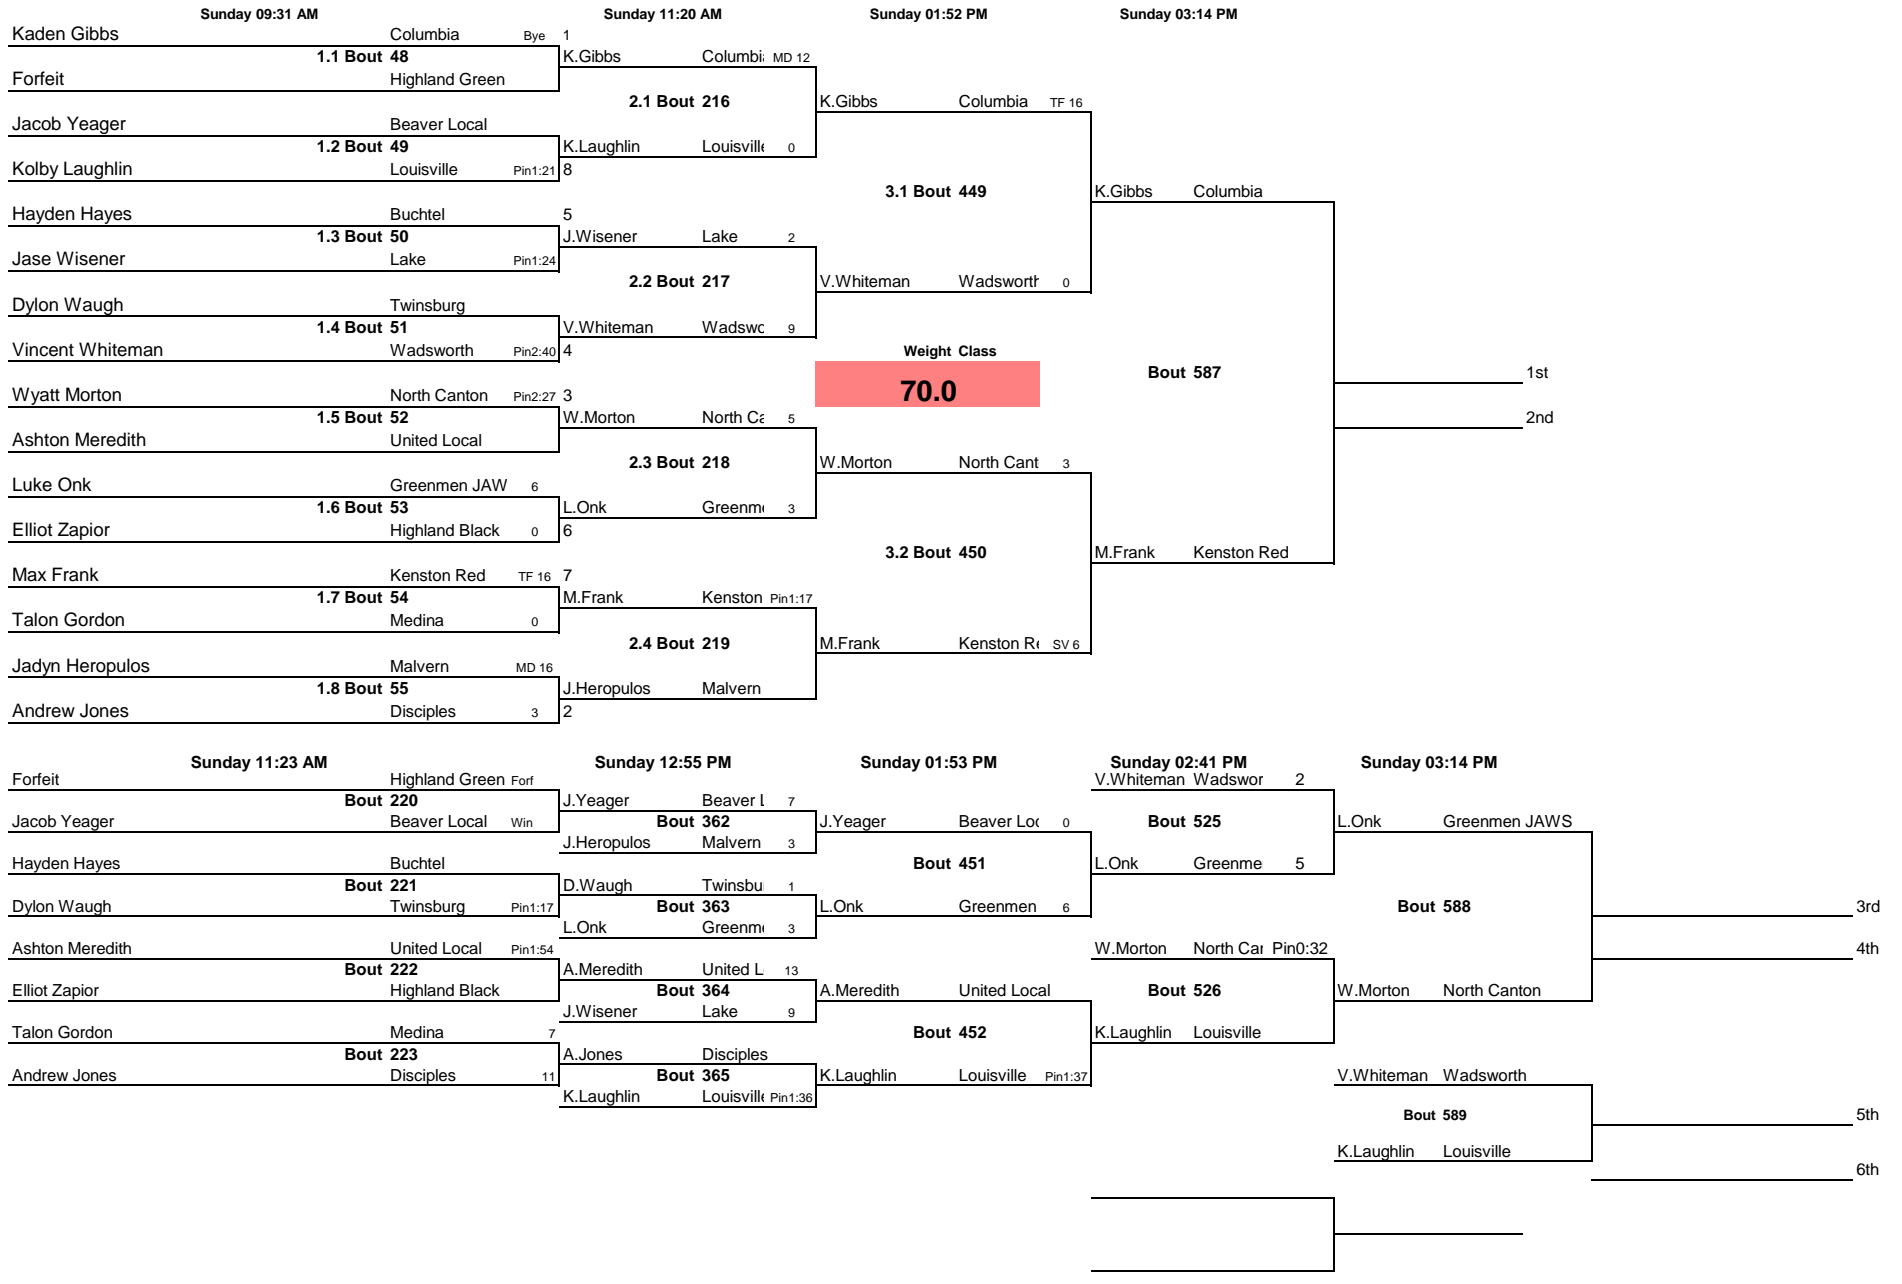

GlenOak OYWA STATE 2025

Note: All TIMES are ESTIMATES ONLY

GlenOak OYWA STATE 2025

Note: All TIMES are ESTIMATES ONLY

GlenOak OYWA STATE 2025

Note: All TIMES are ESTIMATES ONLY

GlenOak OYWA STATE 2025

Note: All TIMES are ESTIMATES ONLY