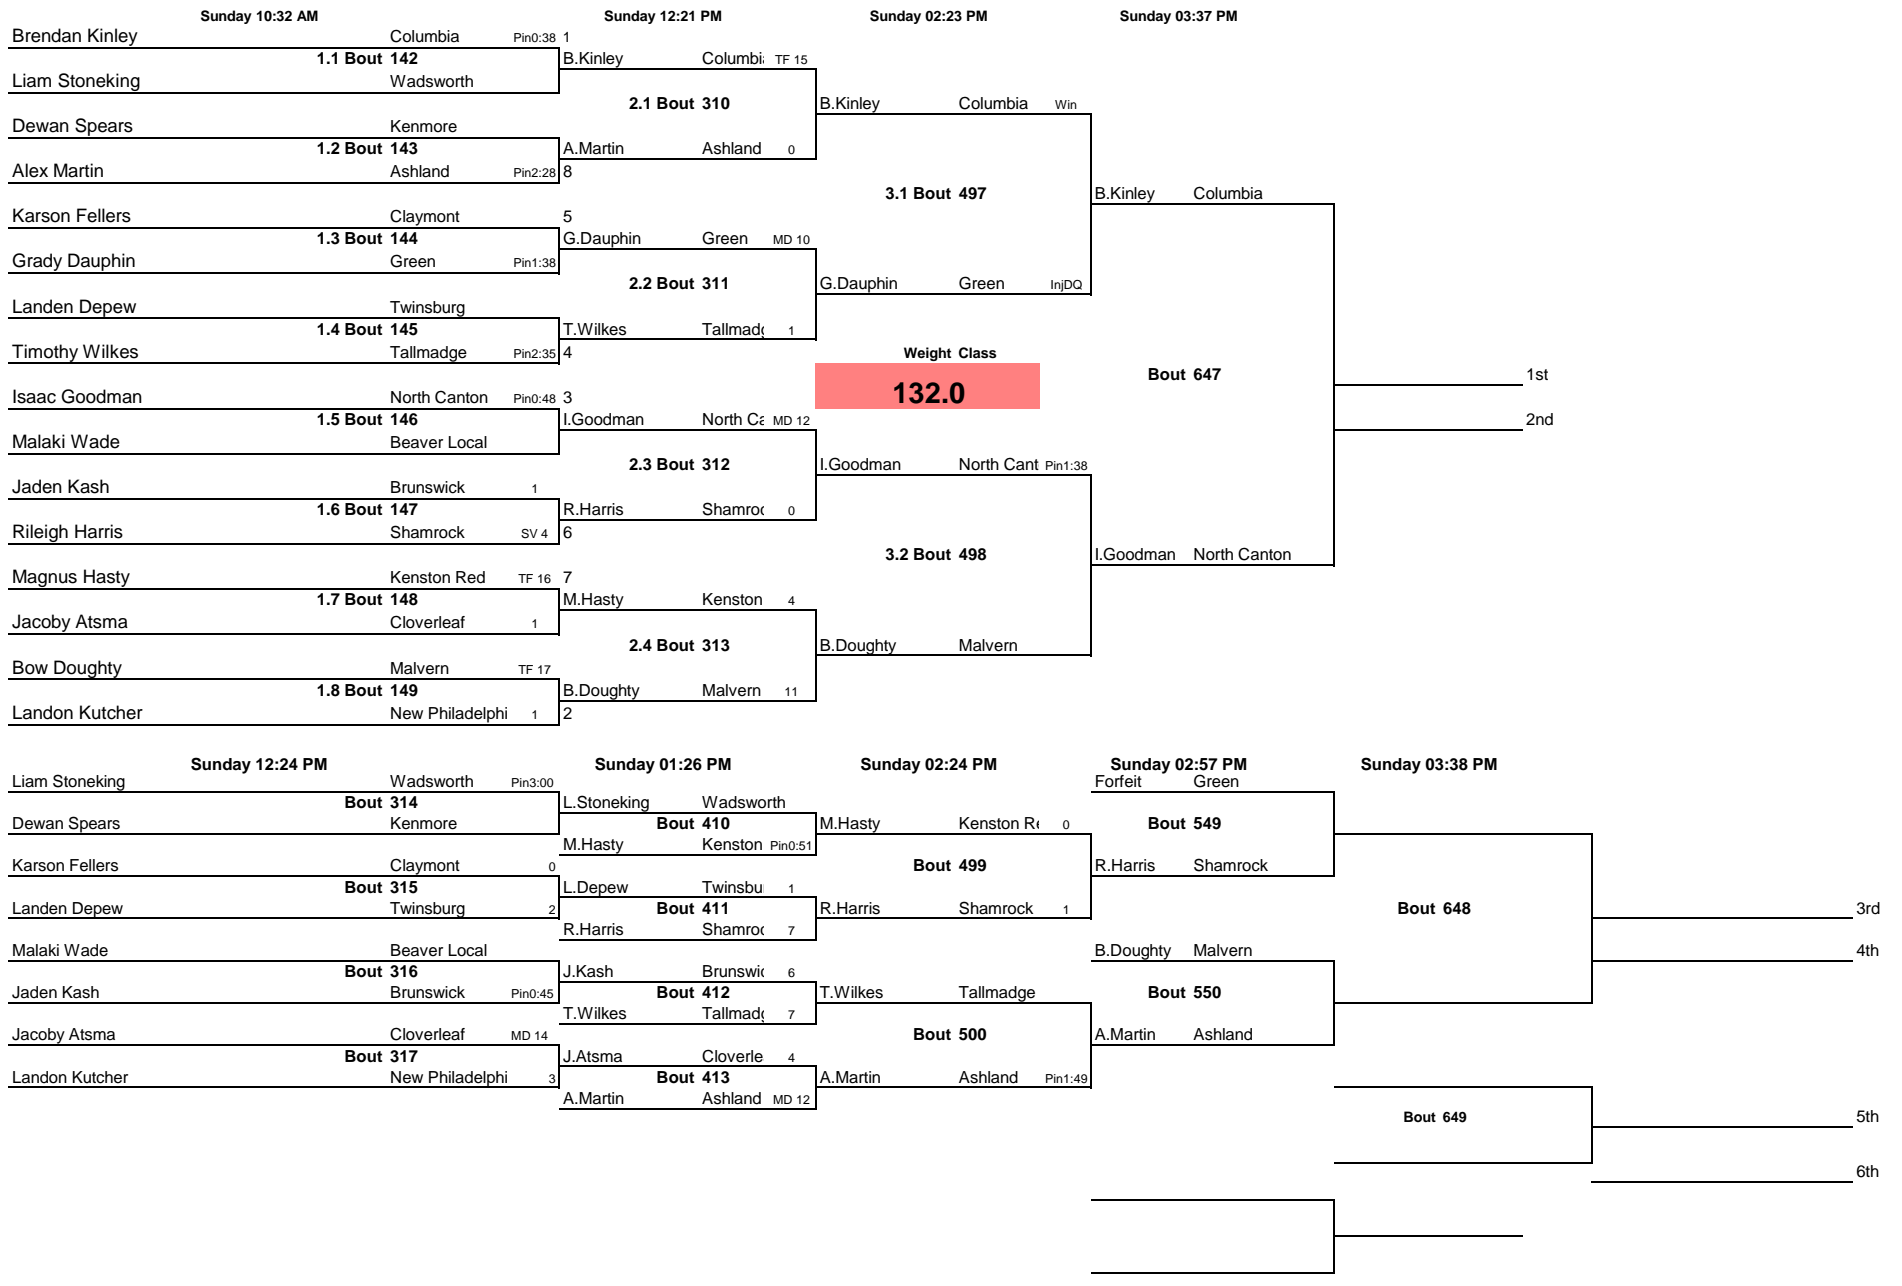

Note: All TIMES are ESTIMATES ONLY

GlenOak OYWA STATE 2025