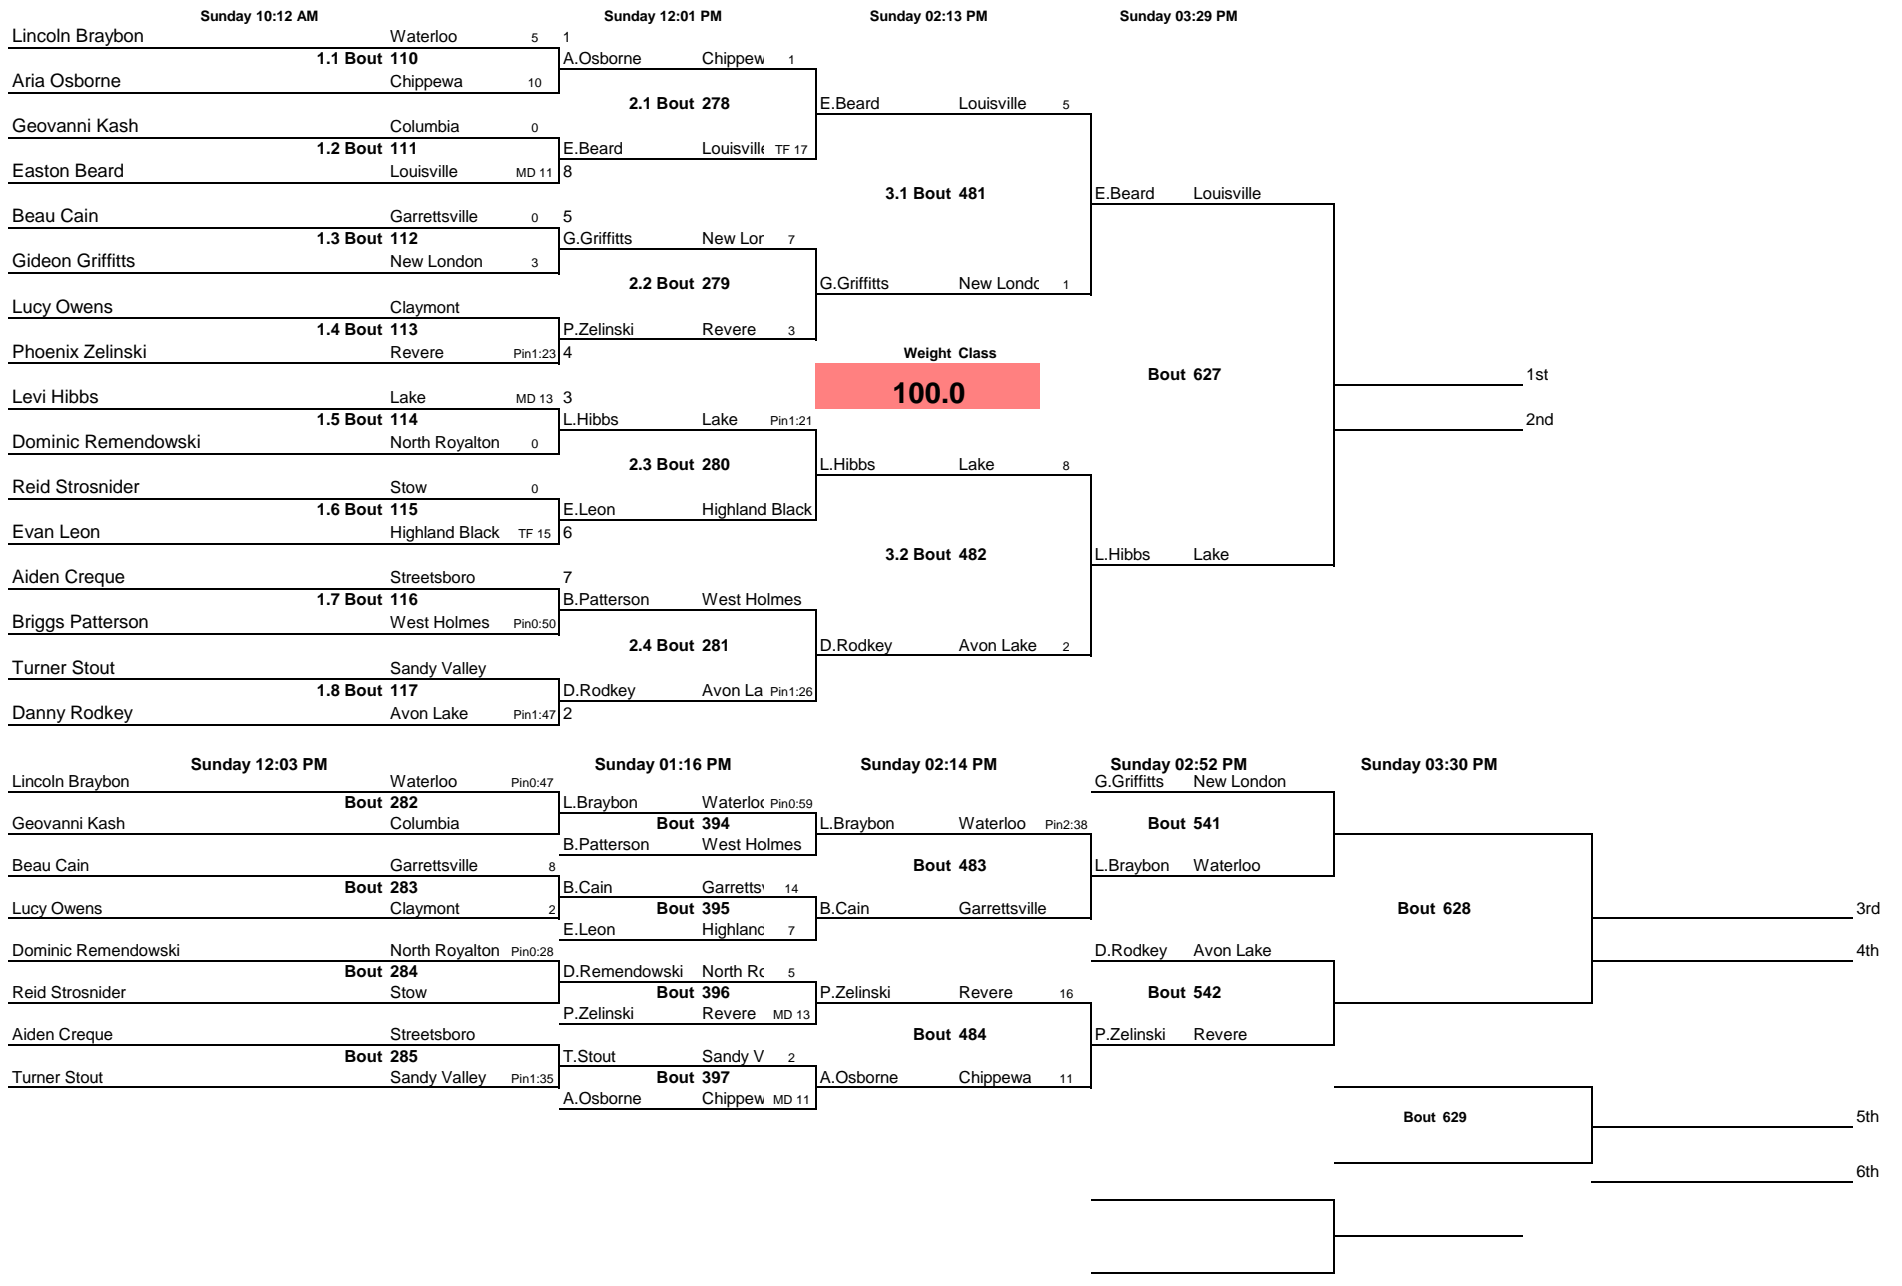

GlenOak OYWA STATE 2025

Note: All TIMES are ESTIMATES ONLY

GlenOak OYWA STATE 2025

Note: All TIMES are ESTIMATES ONLY

GlenOak OYWA STATE 2025

Note: All TIMES are ESTIMATES ONLY

GlenOak OYWA STATE 2025

Note: All TIMES are ESTIMATES ONLY