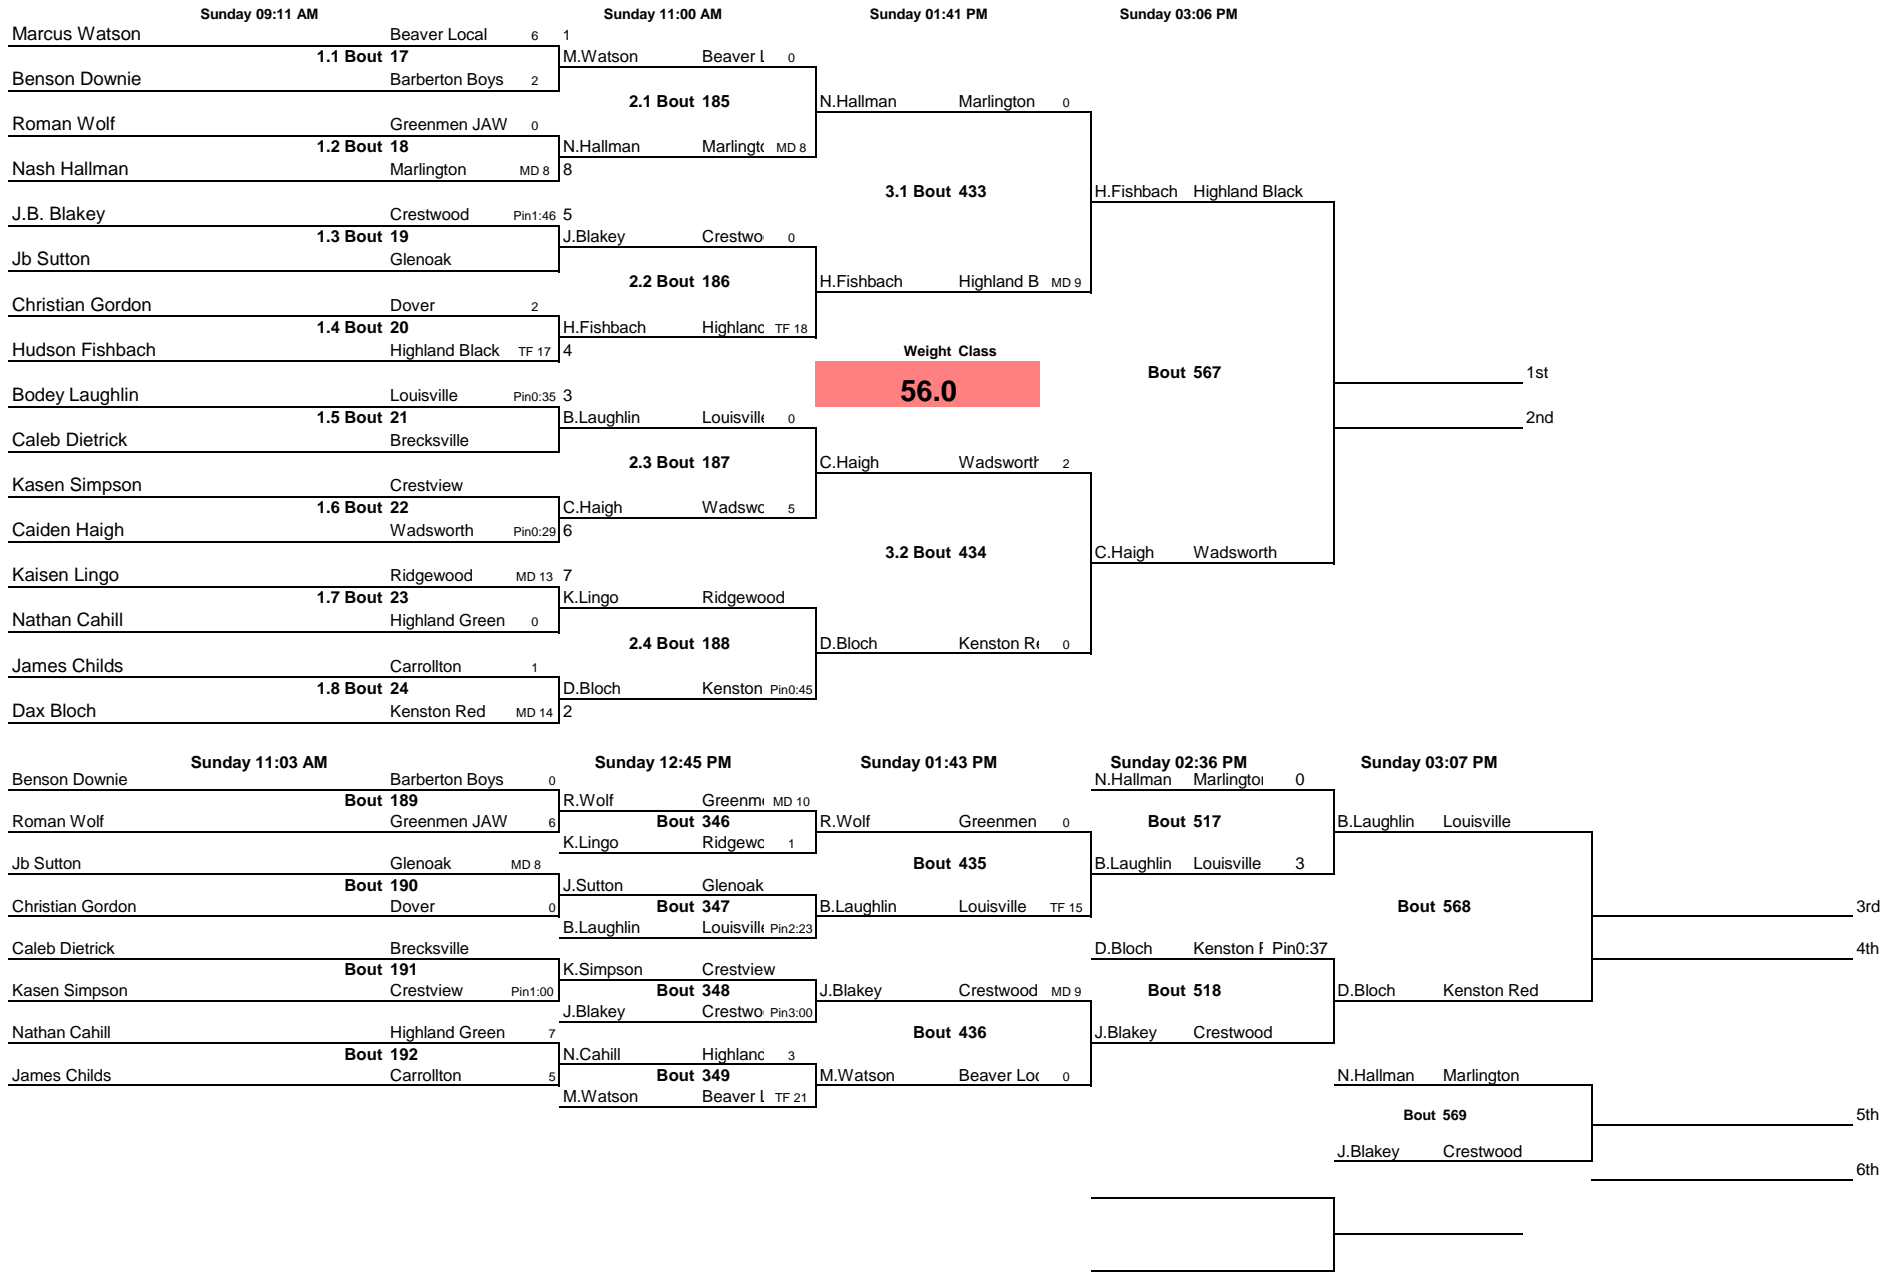

Note: All TIMES are ESTIMATES ONLY

GlenOak OYWA STATE 2025

Note: All TIMES are ESTIMATES ONLY

GlenOak OYWA STATE 2025

Note: All TIMES are ESTIMATES ONLY

GlenOak OYWA STATE 2025

Note: All TIMES are ESTIMATES ONLY

GlenOak OYWA STATE 2025

Note: All TIMES are ESTIMATES ONLY

GlenOak OYWA STATE 2025

Note: All TIMES are ESTIMATES ONLY

GlenOak OYWA STATE 2025

Note: All TIMES are ESTIMATES ONLY

GlenOak OYWA STATE 2025

Note: All TIMES are ESTIMATES ONLY