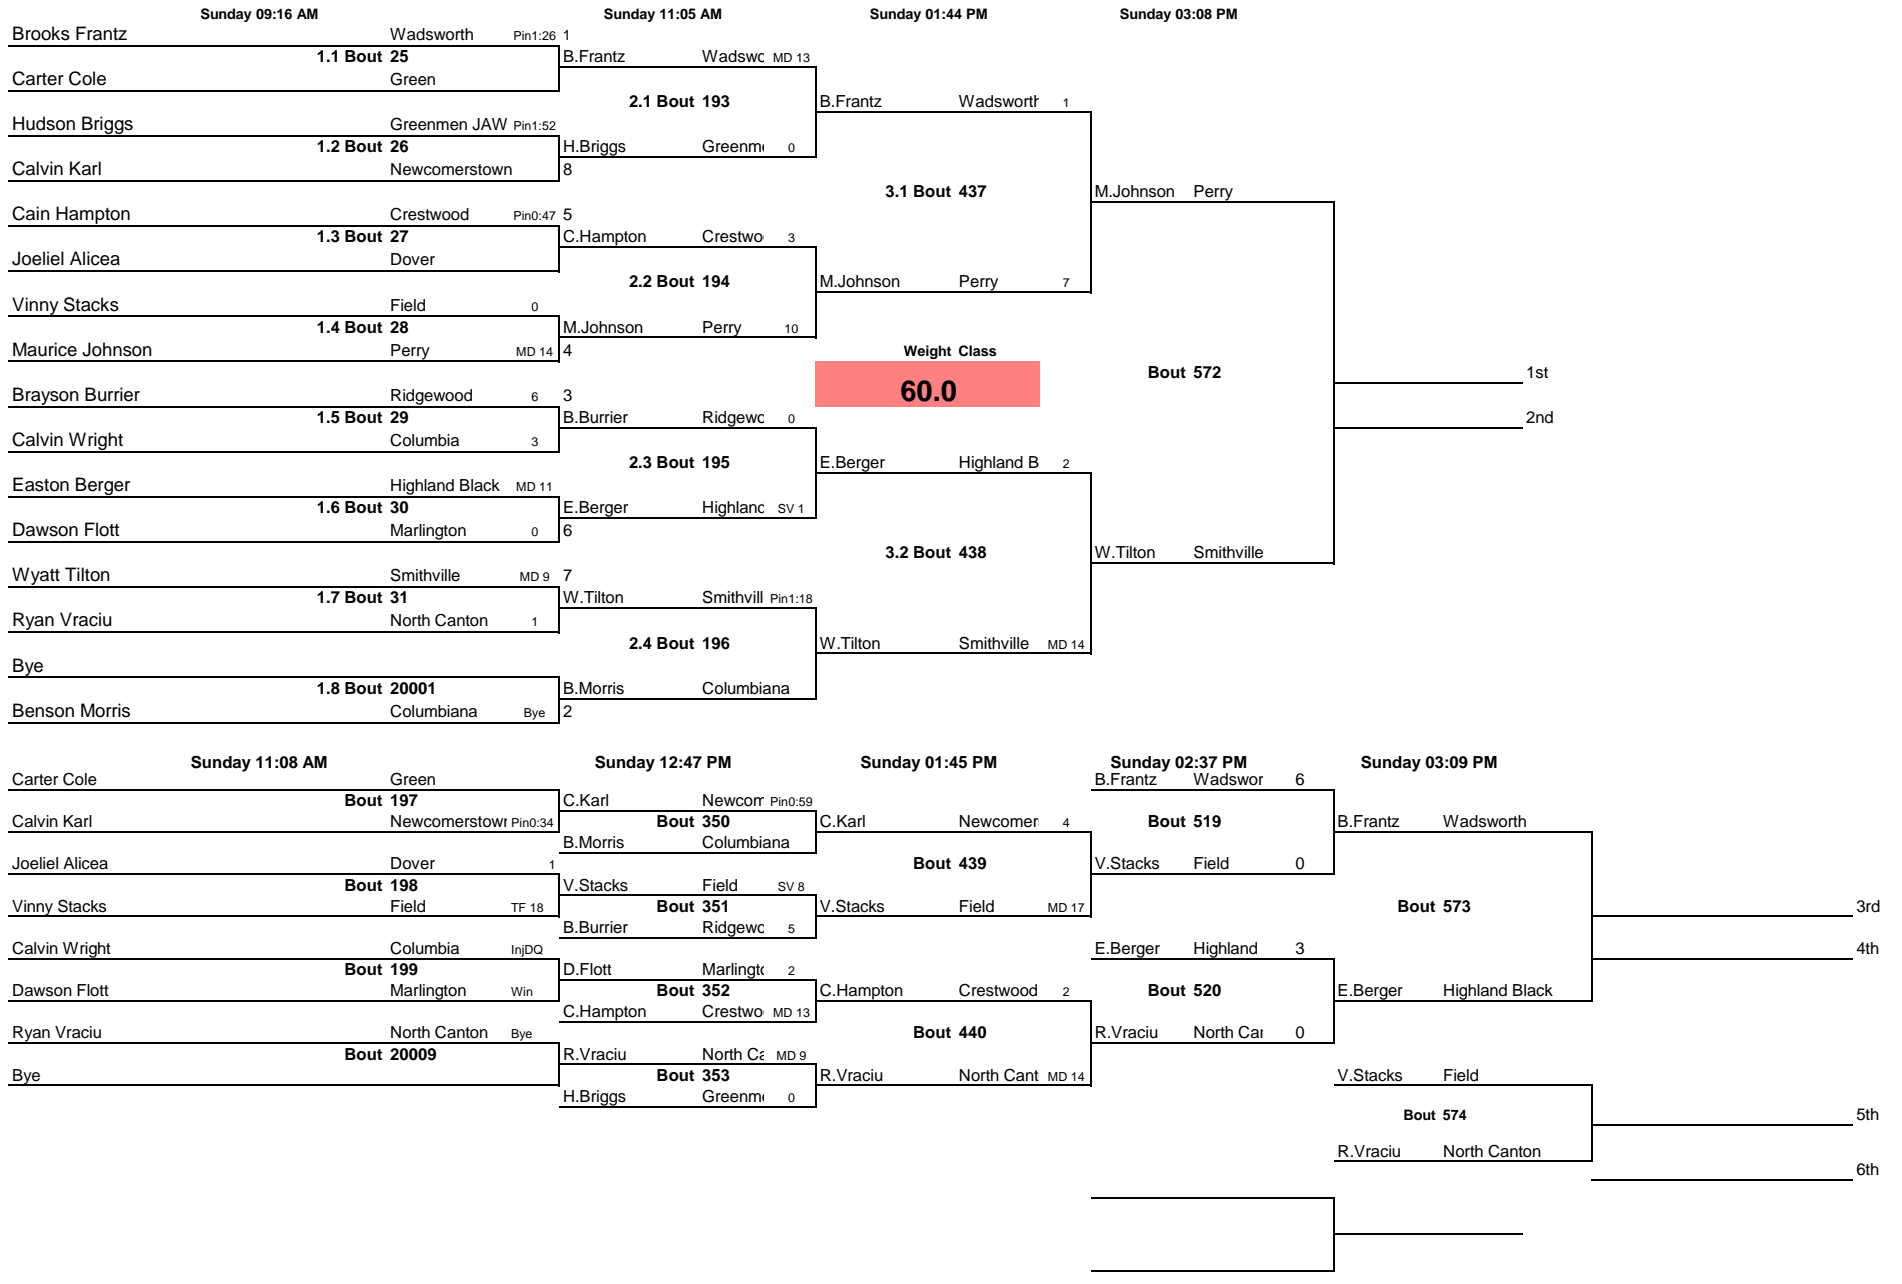

Note: All TIMES are ESTIMATES ONLY

GlenOak OYWA STATE 2025

Note: All TIMES are ESTIMATES ONLY

GlenOak OYWA STATE 2025

Note: All TIMES are ESTIMATES ONLY

GlenOak OYWA STATE 2025

Note: All TIMES are ESTIMATES ONLY

GlenOak OYWA STATE 2025

Note: All TIMES are ESTIMATES ONLY

GlenOak OYWA STATE 2025

Note: All TIMES are ESTIMATES ONLY

GlenOak OYWA STATE 2025

Note: All TIMES are ESTIMATES ONLY

GlenOak OYWA STATE 2025

Note: All TIMES are ESTIMATES ONLY