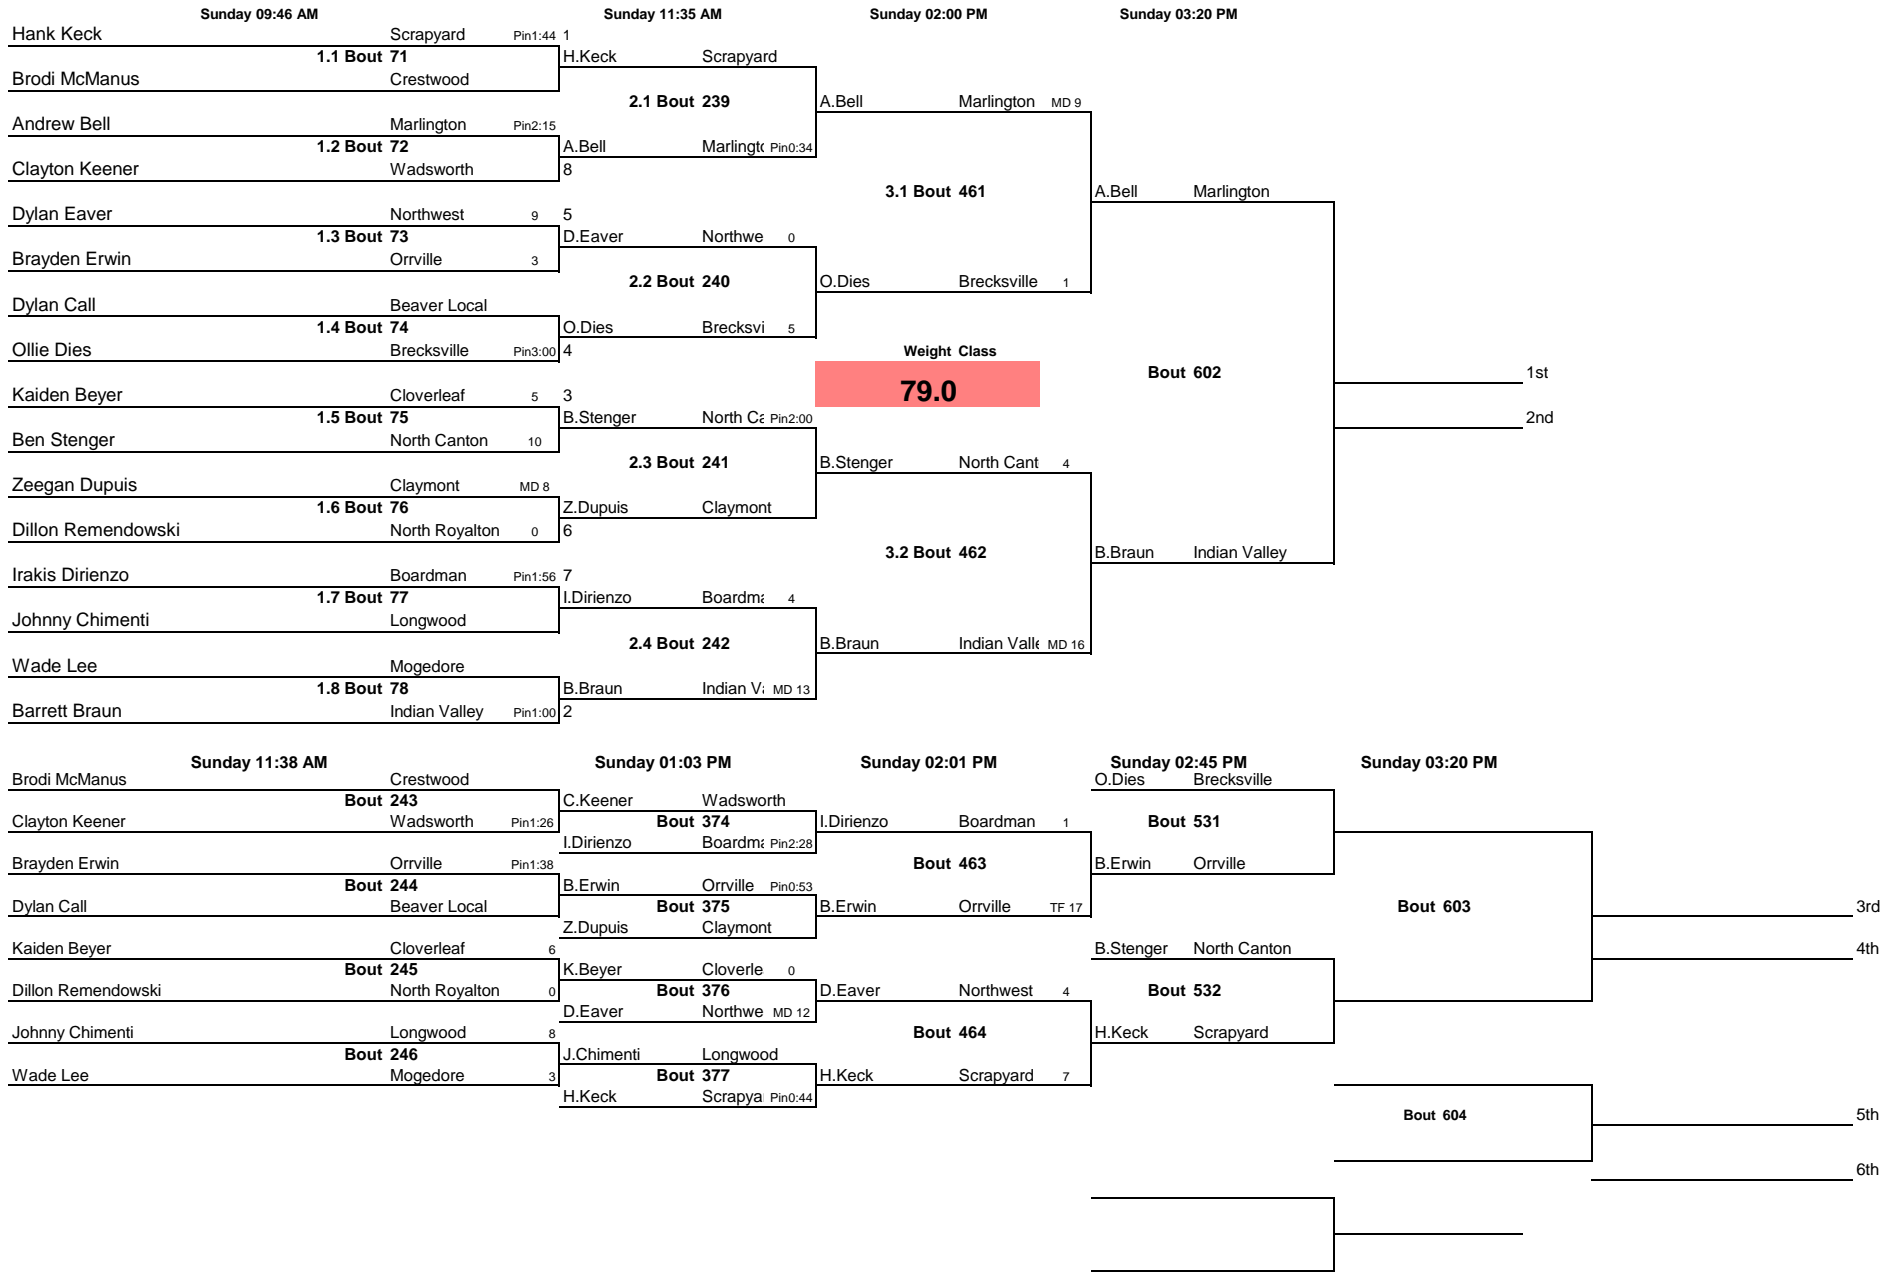

GlenOak OYWA STATE 2025

Note: All TIMES are ESTIMATES ONLY

GlenOak OYWA STATE 2025

Note: All TIMES are ESTIMATES ONLY

GlenOak OYWA STATE 2025

Note: All TIMES are ESTIMATES ONLY

GlenOak OYWA STATE 2025

Note: All TIMES are ESTIMATES ONLY