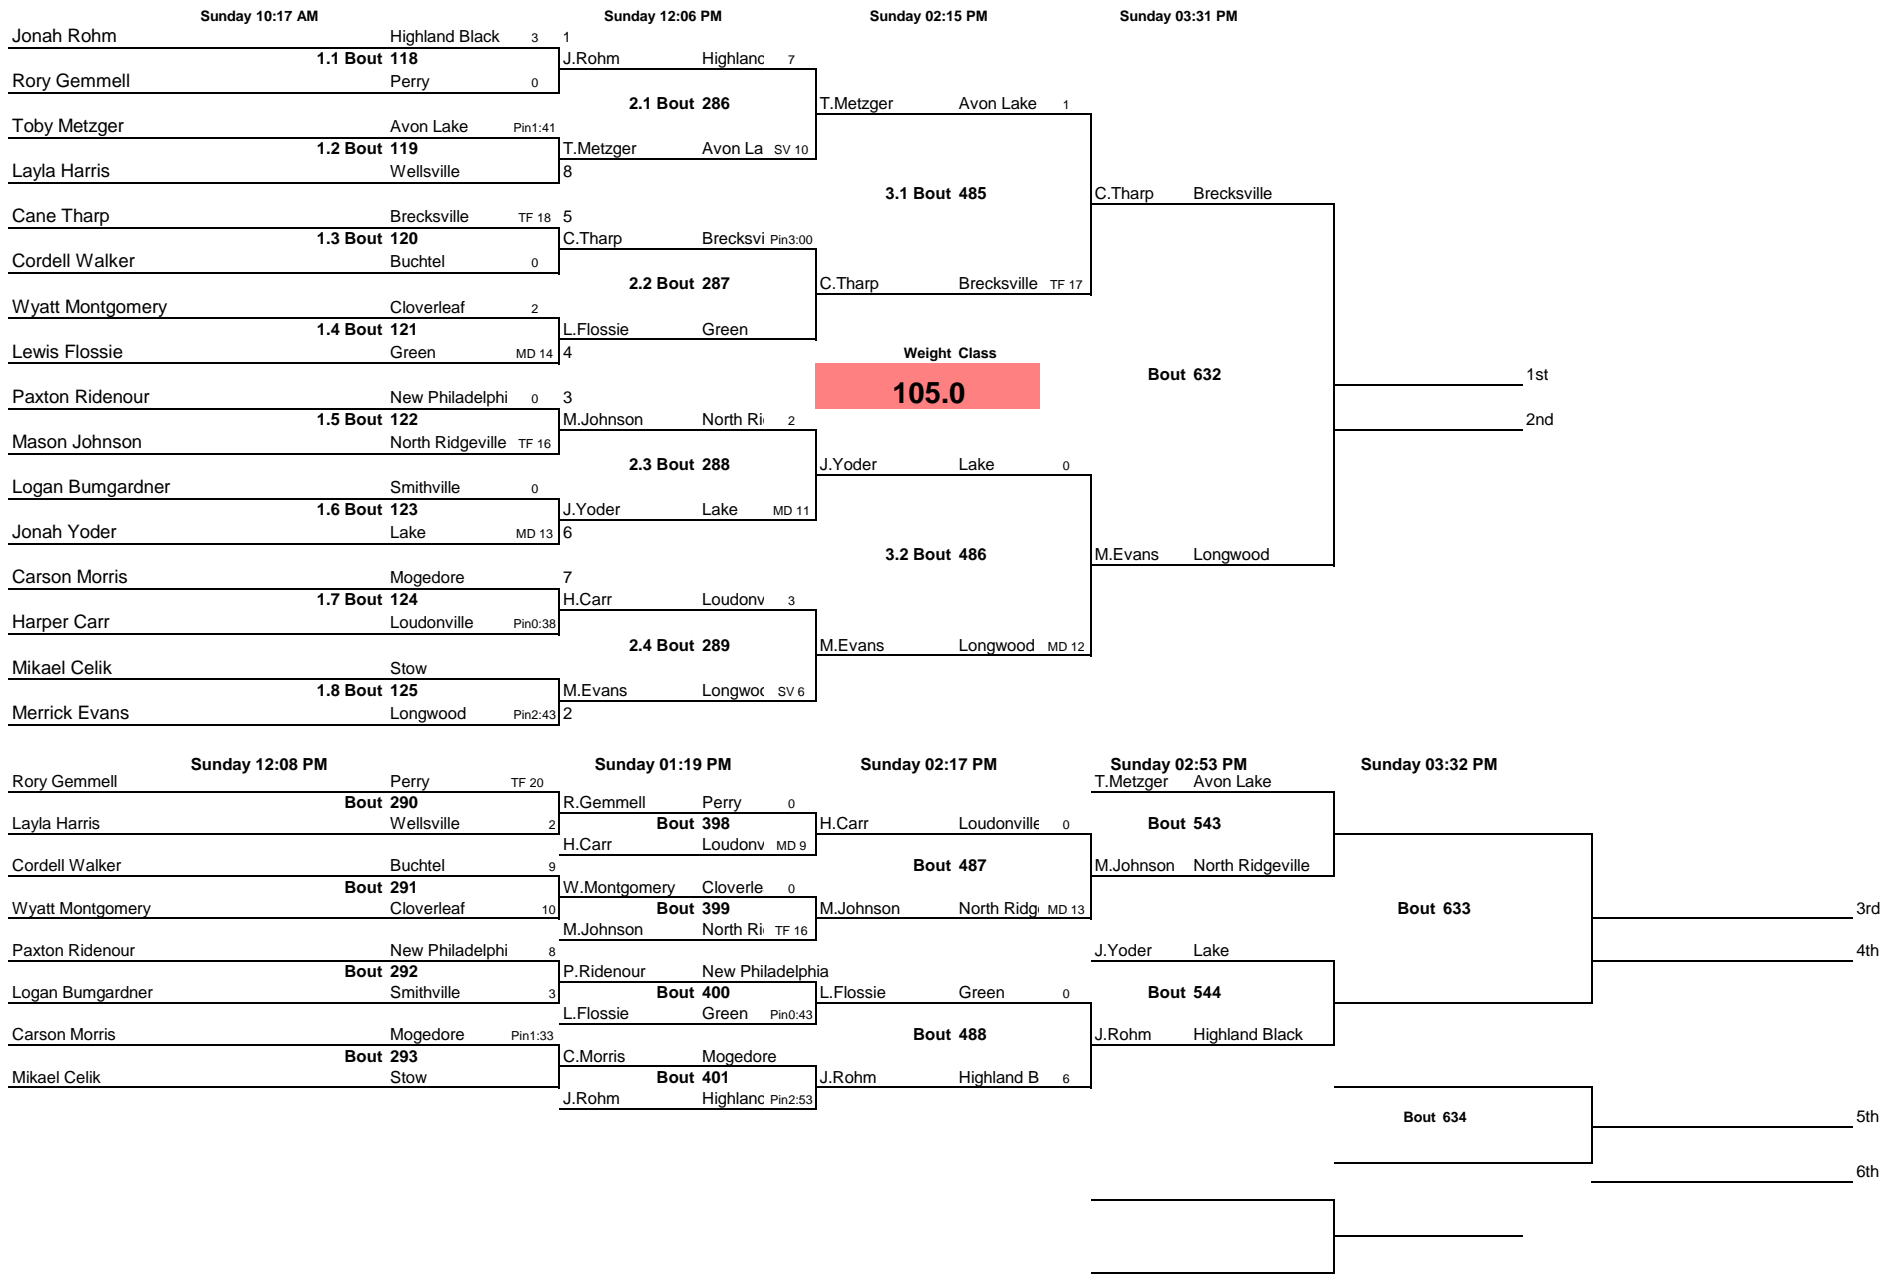

GlenOak OYWA STATE 2025

Note: All TIMES are ESTIMATES ONLY

GlenOak OYWA STATE 2025

Note: All TIMES are ESTIMATES ONLY

GlenOak OYWA STATE 2025

Note: All TIMES are ESTIMATES ONLY

GlenOak OYWA STATE 2025

Note: All TIMES are ESTIMATES ONLY