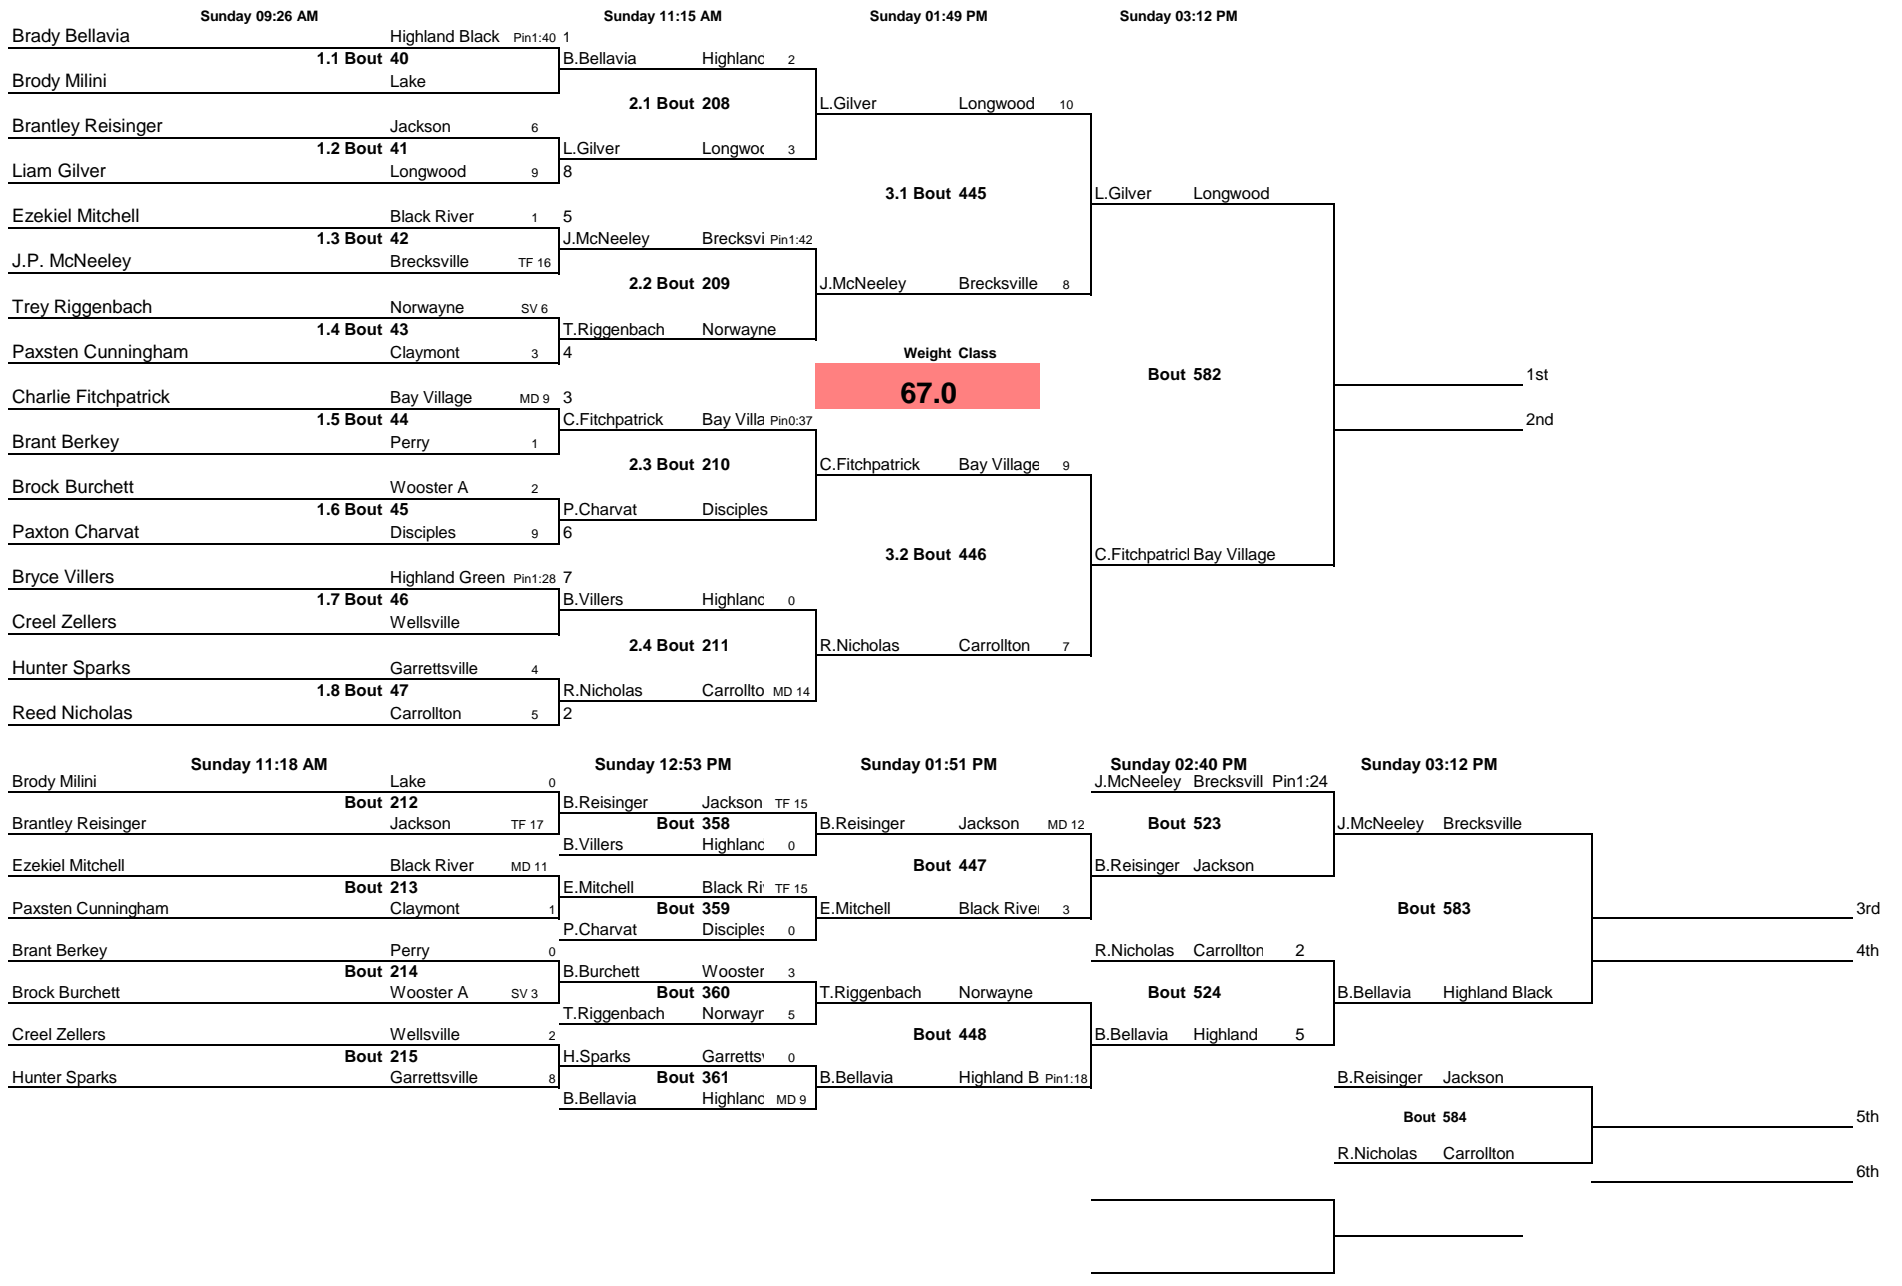

GlenOak OYWA STATE 2025

Note: All TIMES are ESTIMATES ONLY

GlenOak OYWA STATE 2025

Note: All TIMES are ESTIMATES ONLY

GlenOak OYWA STATE 2025

Note: All TIMES are ESTIMATES ONLY

GlenOak OYWA STATE 2025

Note: All TIMES are ESTIMATES ONLY