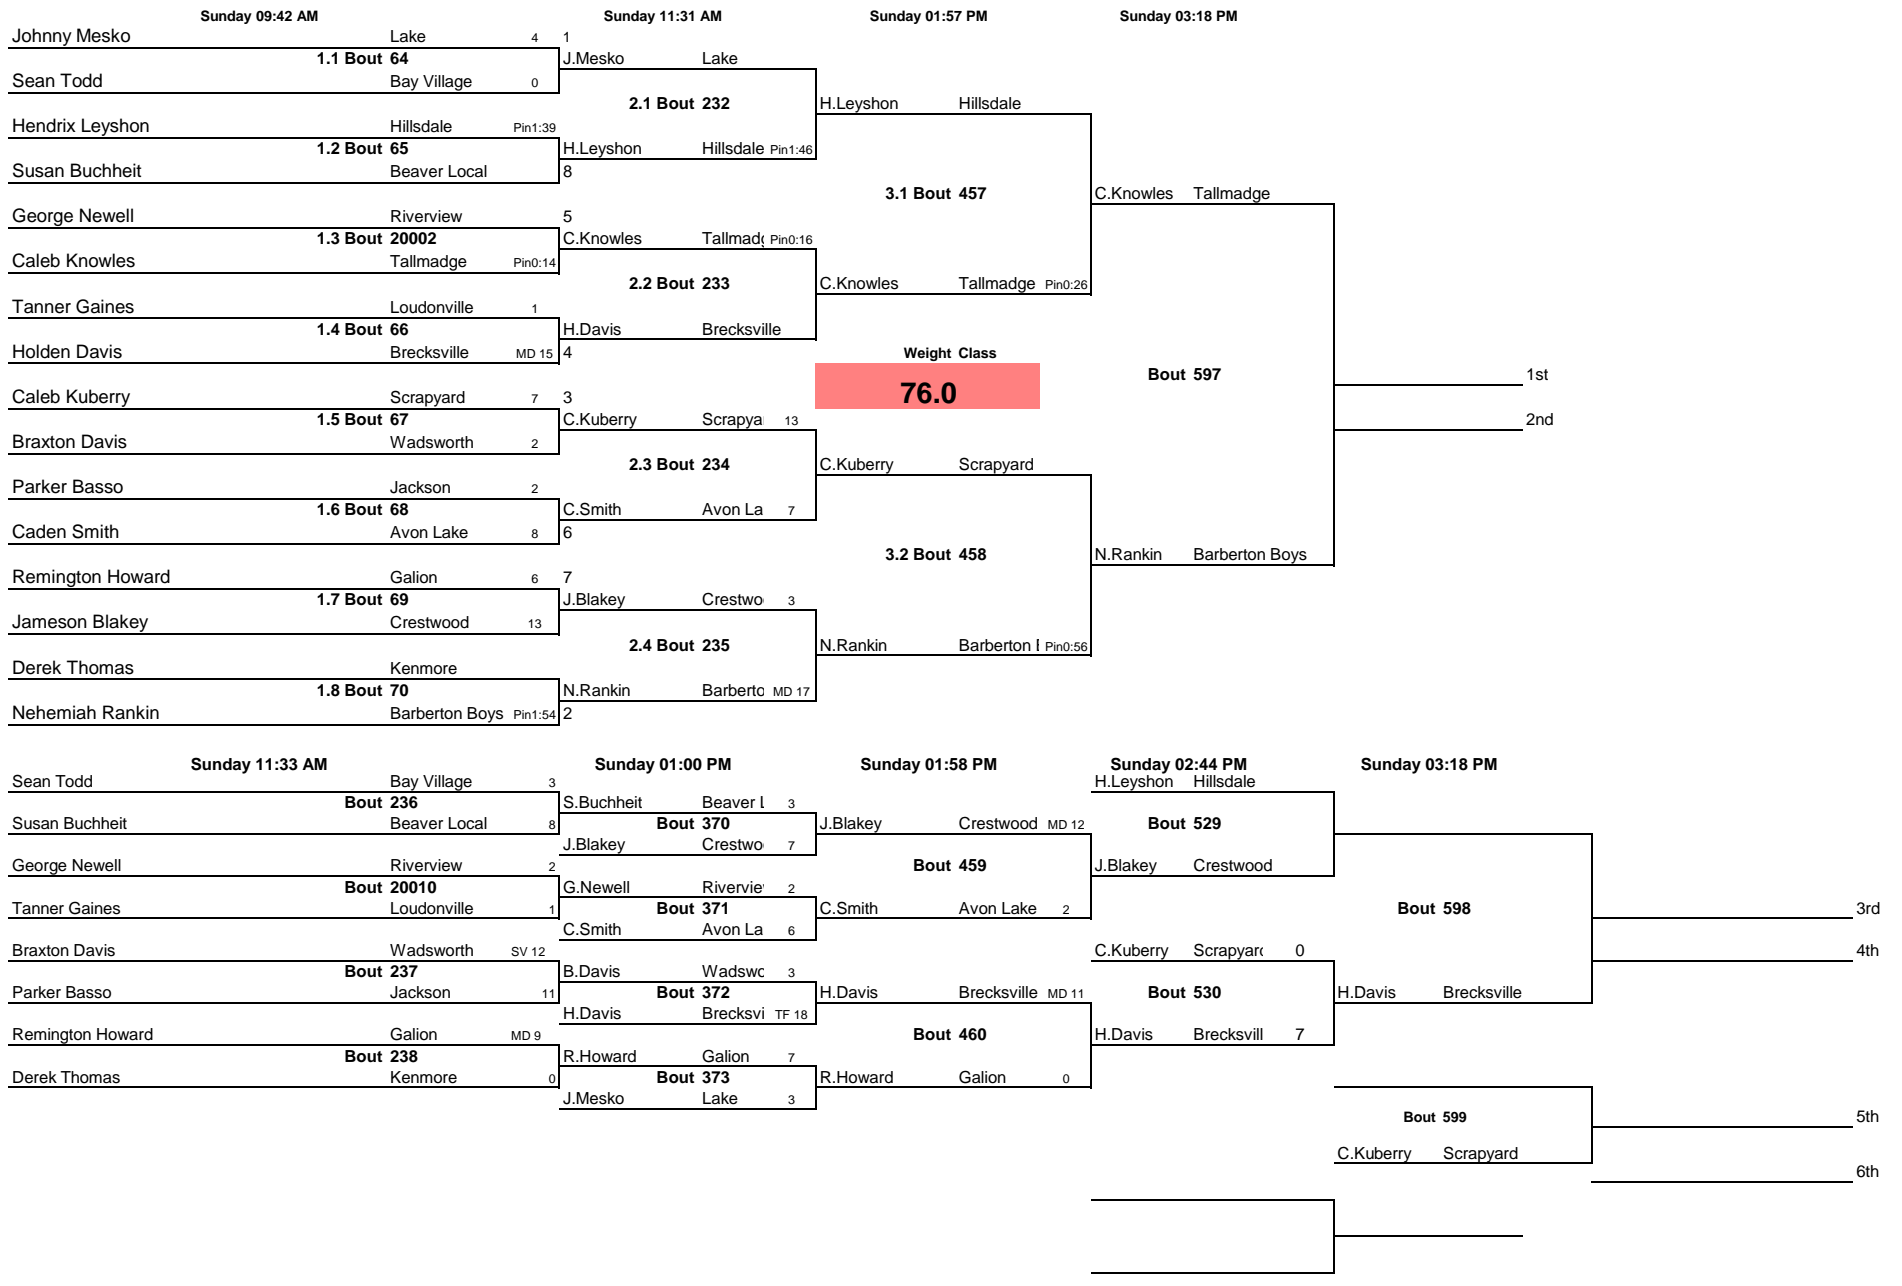

GlenOak OYWA STATE 2025

Note: All TIMES are ESTIMATES ONLY

GlenOak OYWA STATE 2025

Note: All TIMES are ESTIMATES ONLY

GlenOak OYWA STATE 2025

Note: All TIMES are ESTIMATES ONLY

GlenOak OYWA STATE 2025

Note: All TIMES are ESTIMATES ONLY