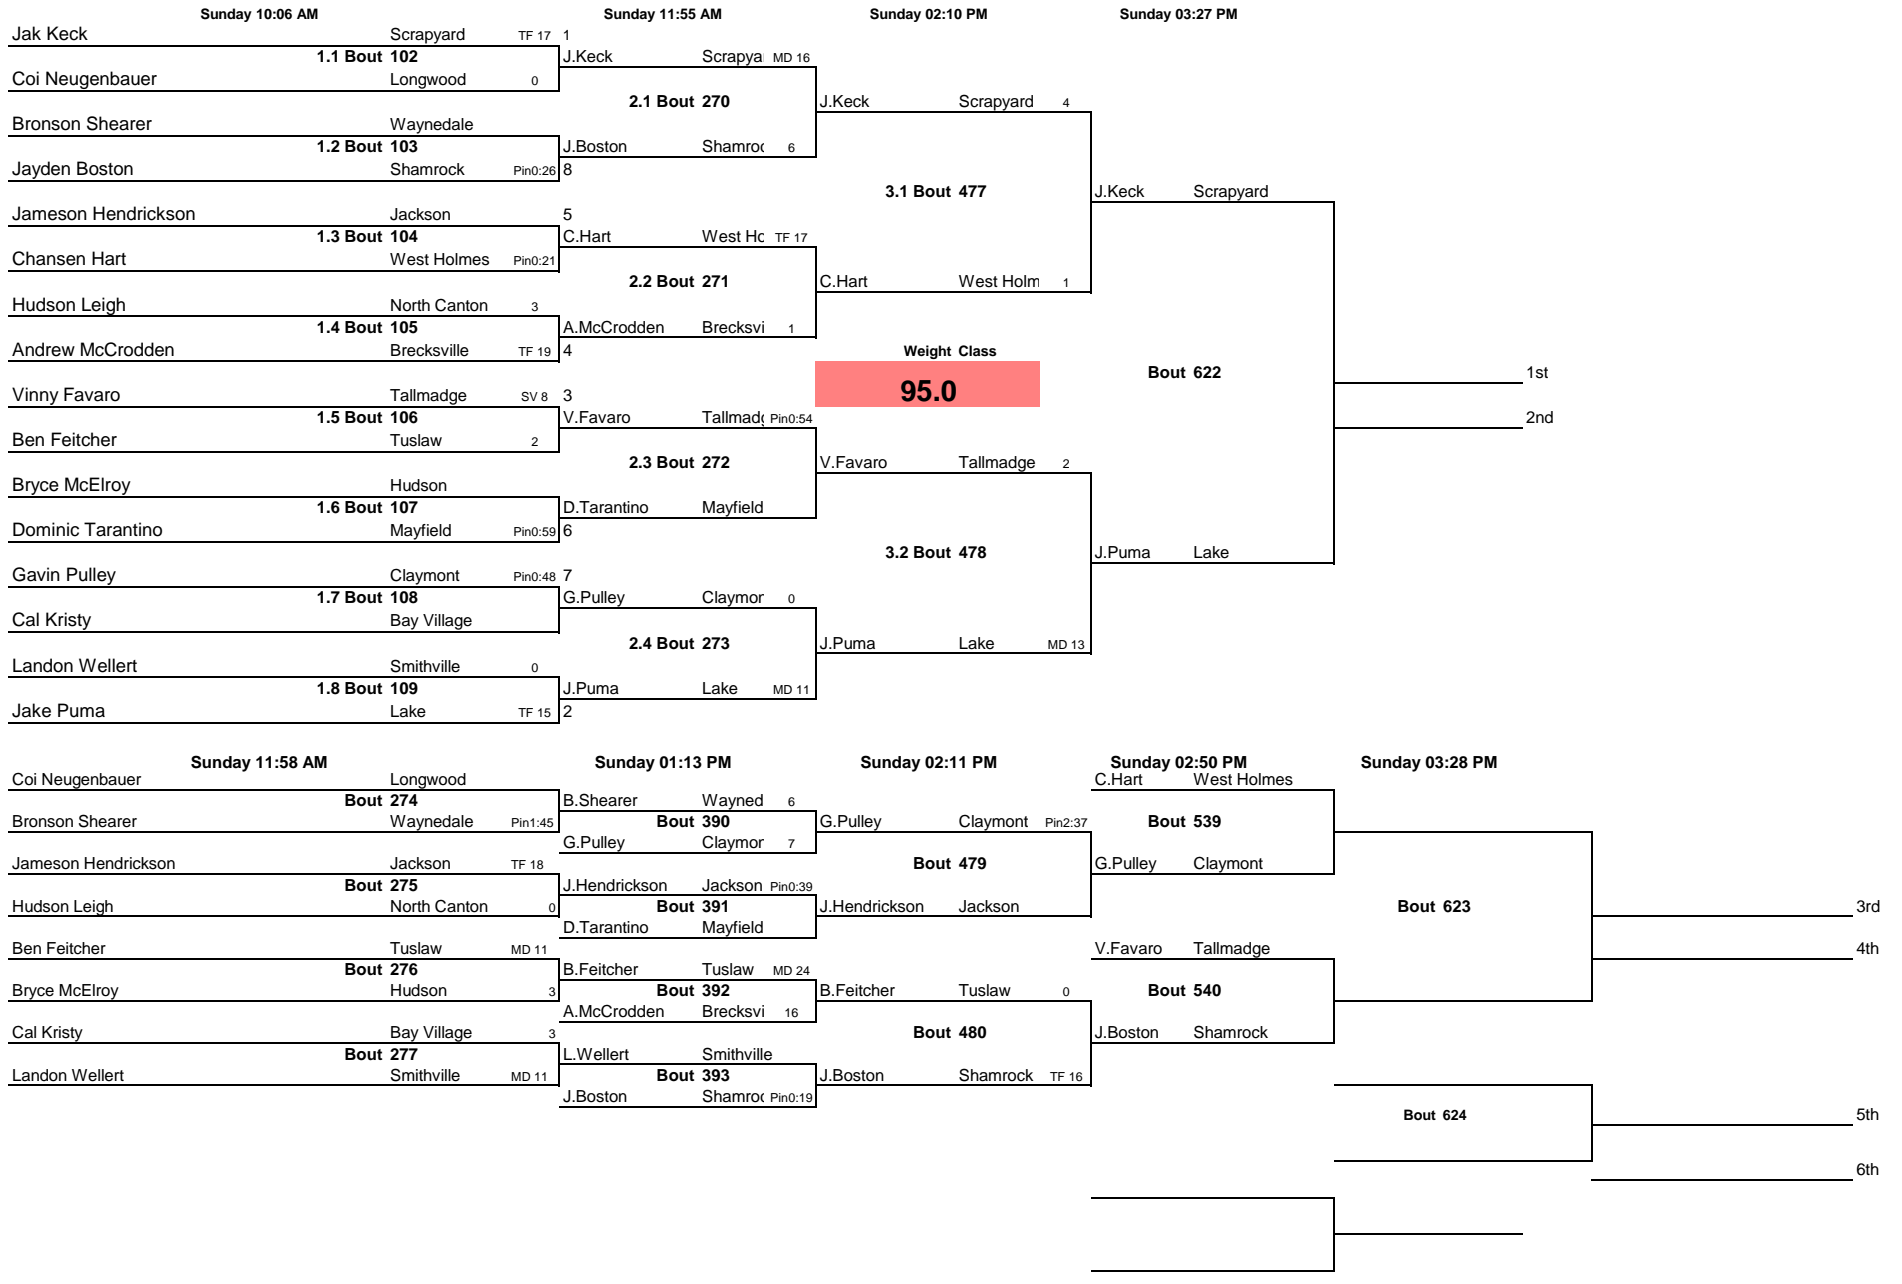

Note: All TIMES are ESTIMATES ONLY

GlenOak OYWA STATE 2025