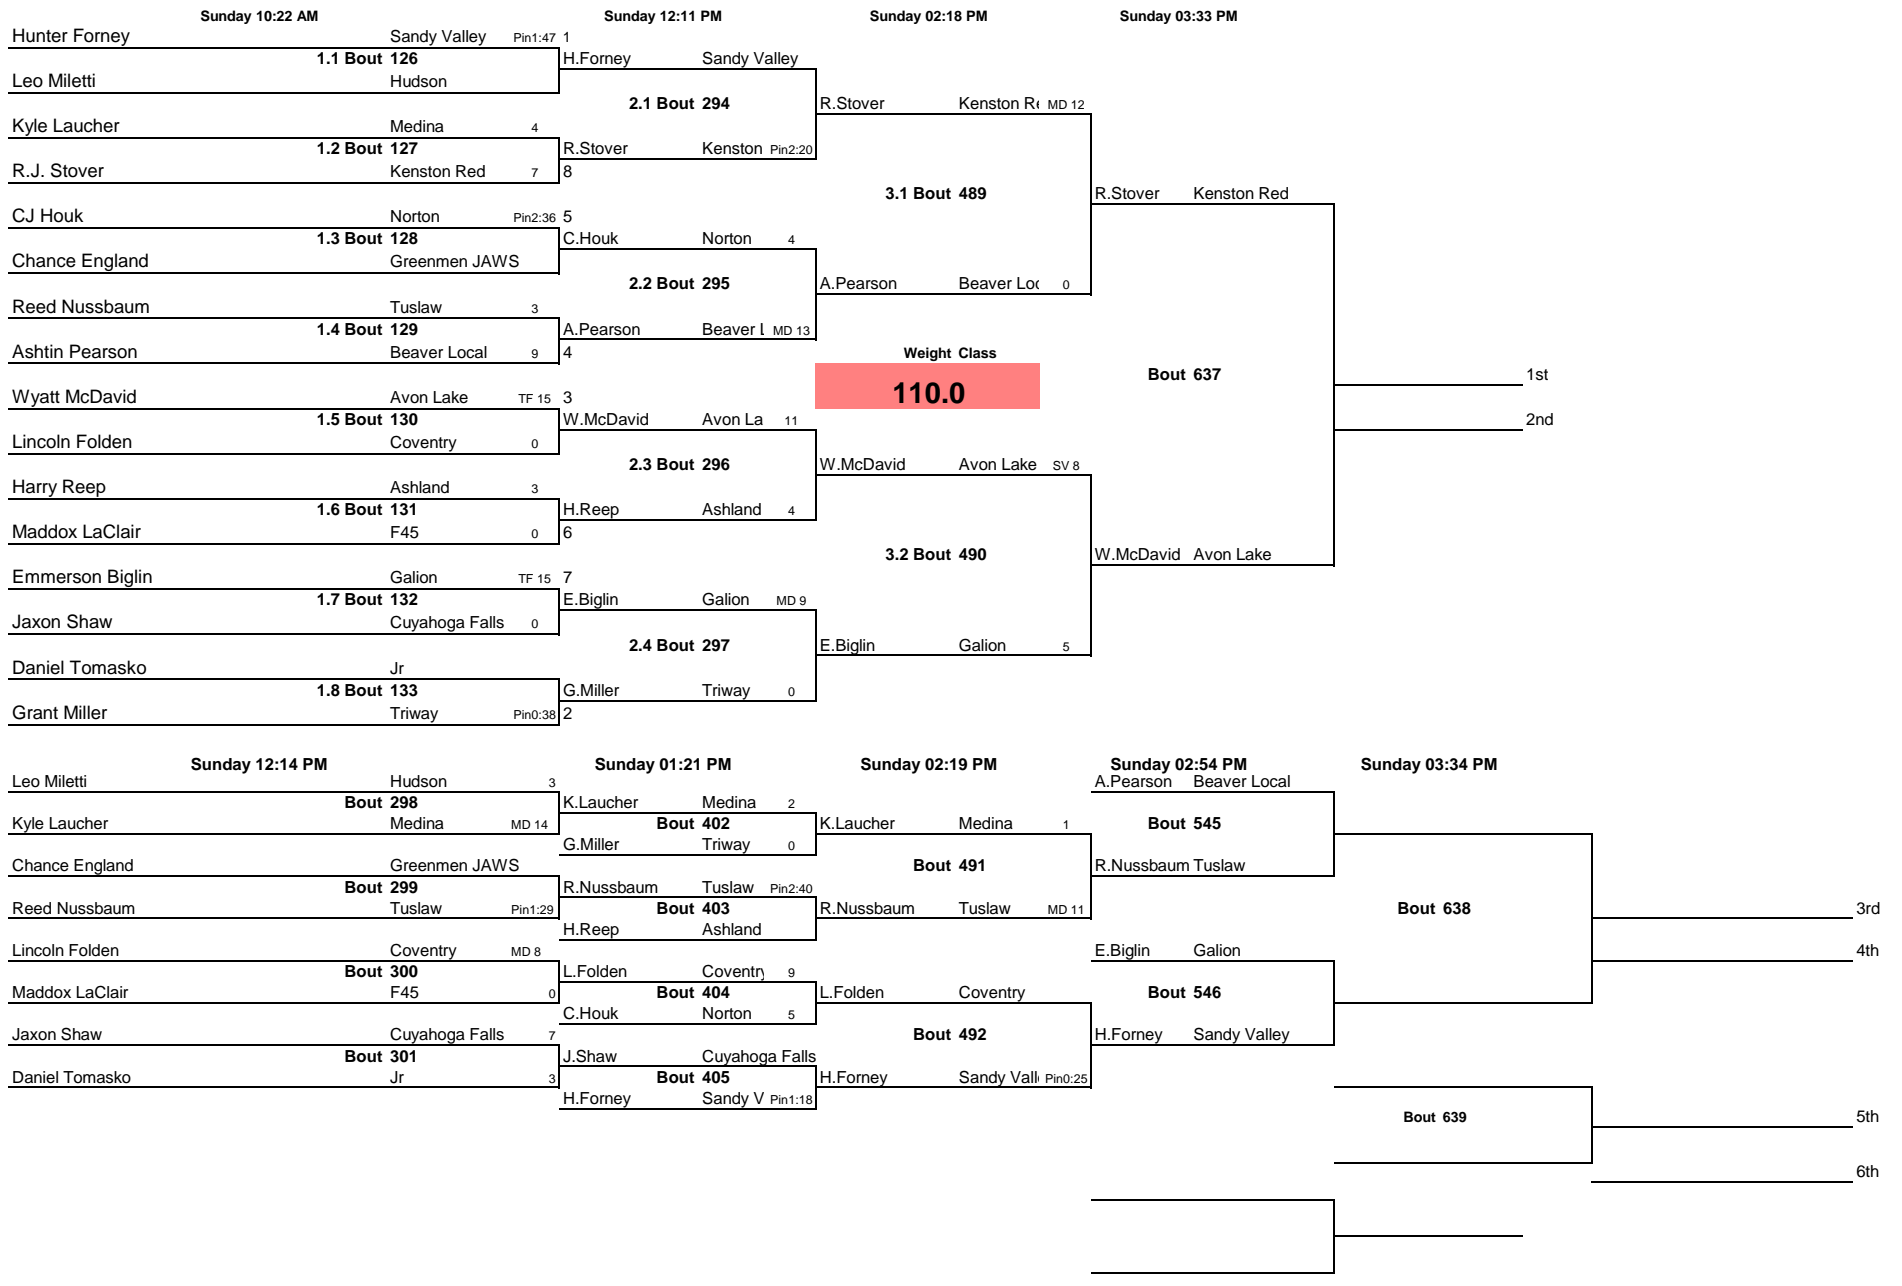

GlenOak OYWA STATE 2025

Note: All TIMES are ESTIMATES ONLY

GlenOak OYWA STATE 2025

Note: All TIMES are ESTIMATES ONLY

GlenOak OYWA STATE 2025

Note: All TIMES are ESTIMATES ONLY

GlenOak OYWA STATE 2025

Note: All TIMES are ESTIMATES ONLY