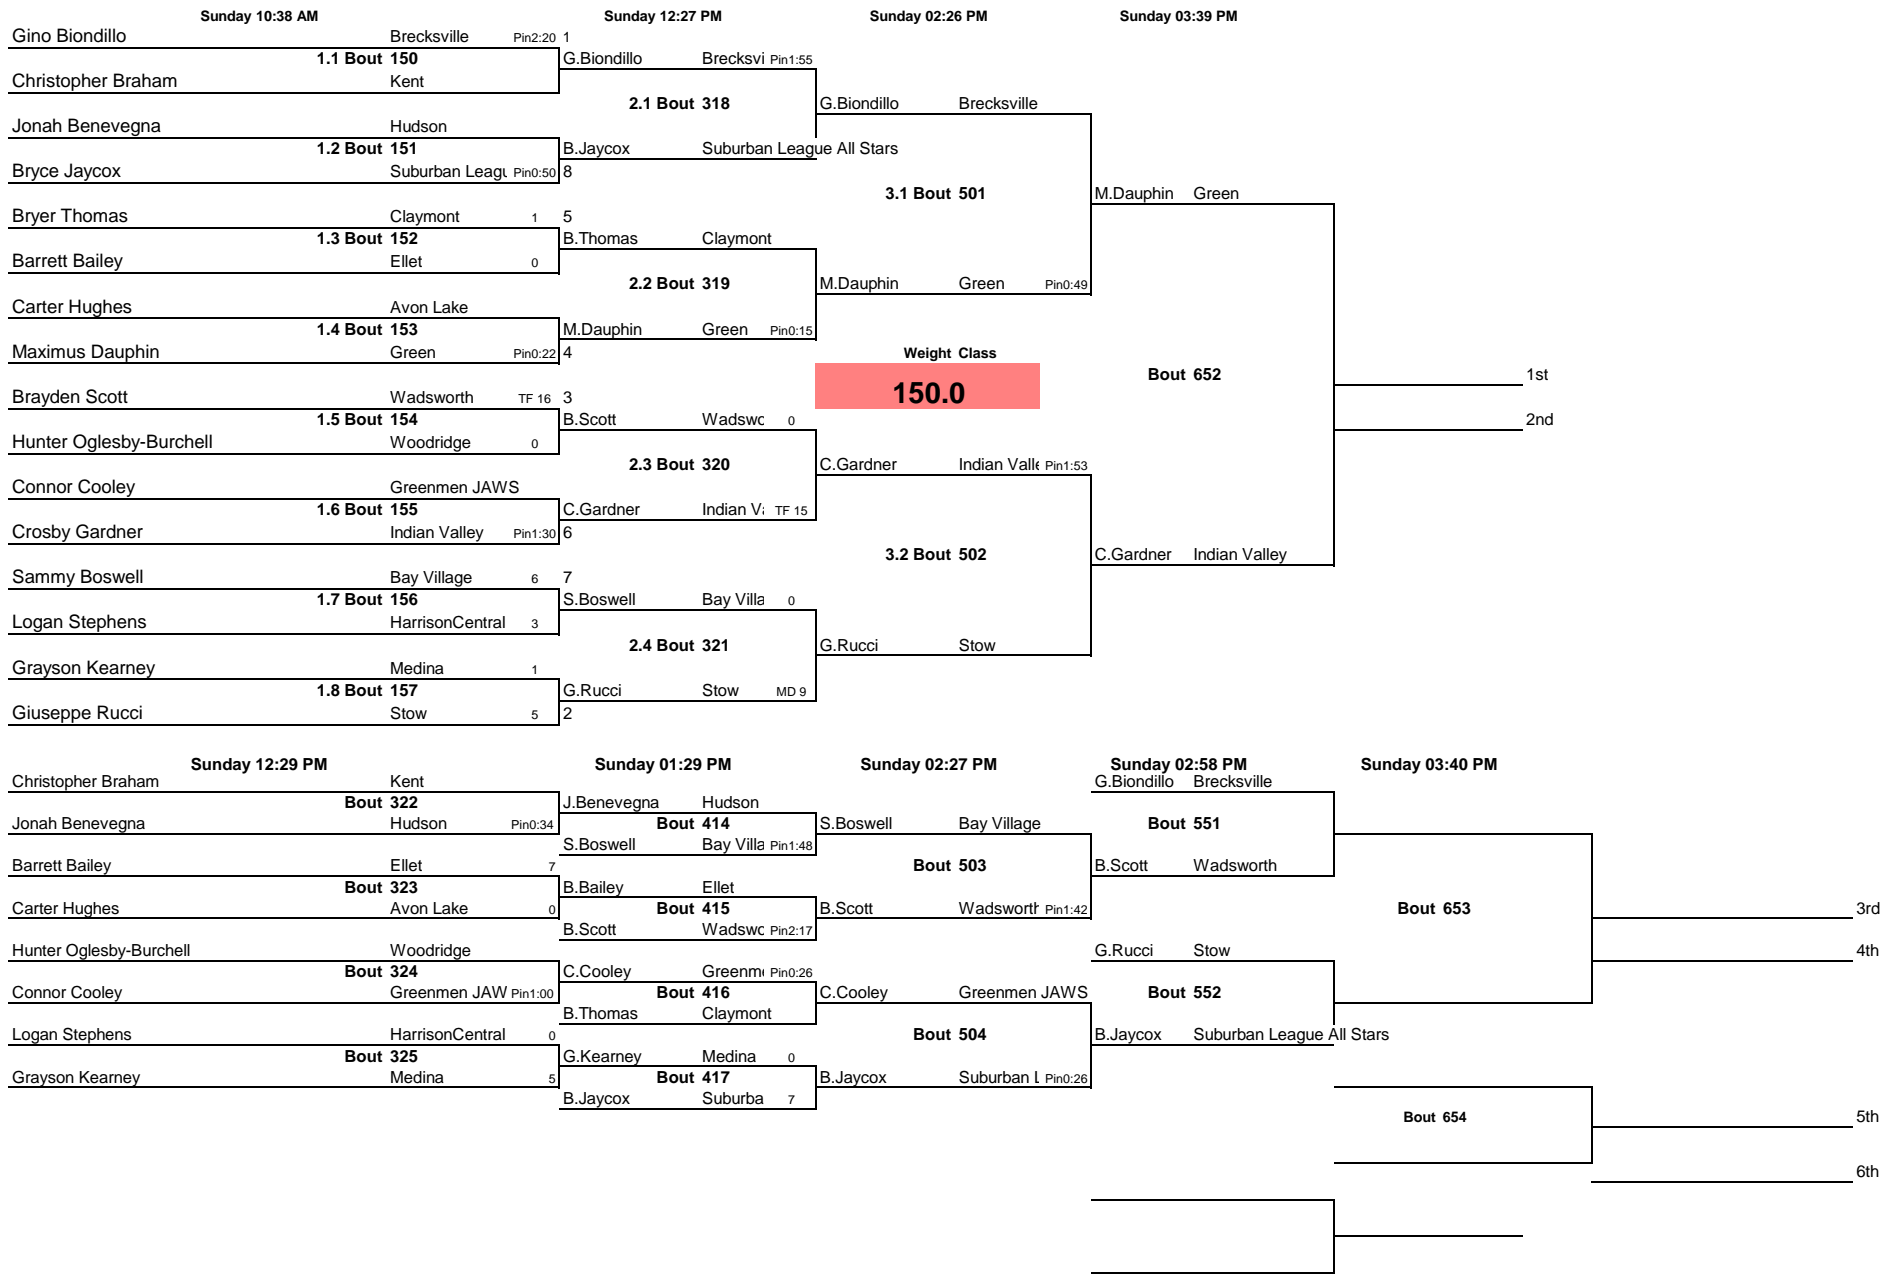

GlenOak OYWA STATE 2025

Note: All TIMES are ESTIMATES ONLY

GlenOak OYWA STATE 2025

Note: All TIMES are ESTIMATES ONLY

GlenOak OYWA STATE 2025

Note: All TIMES are ESTIMATES ONLY

GlenOak OYWA STATE 2025

Note: All TIMES are ESTIMATES ONLY