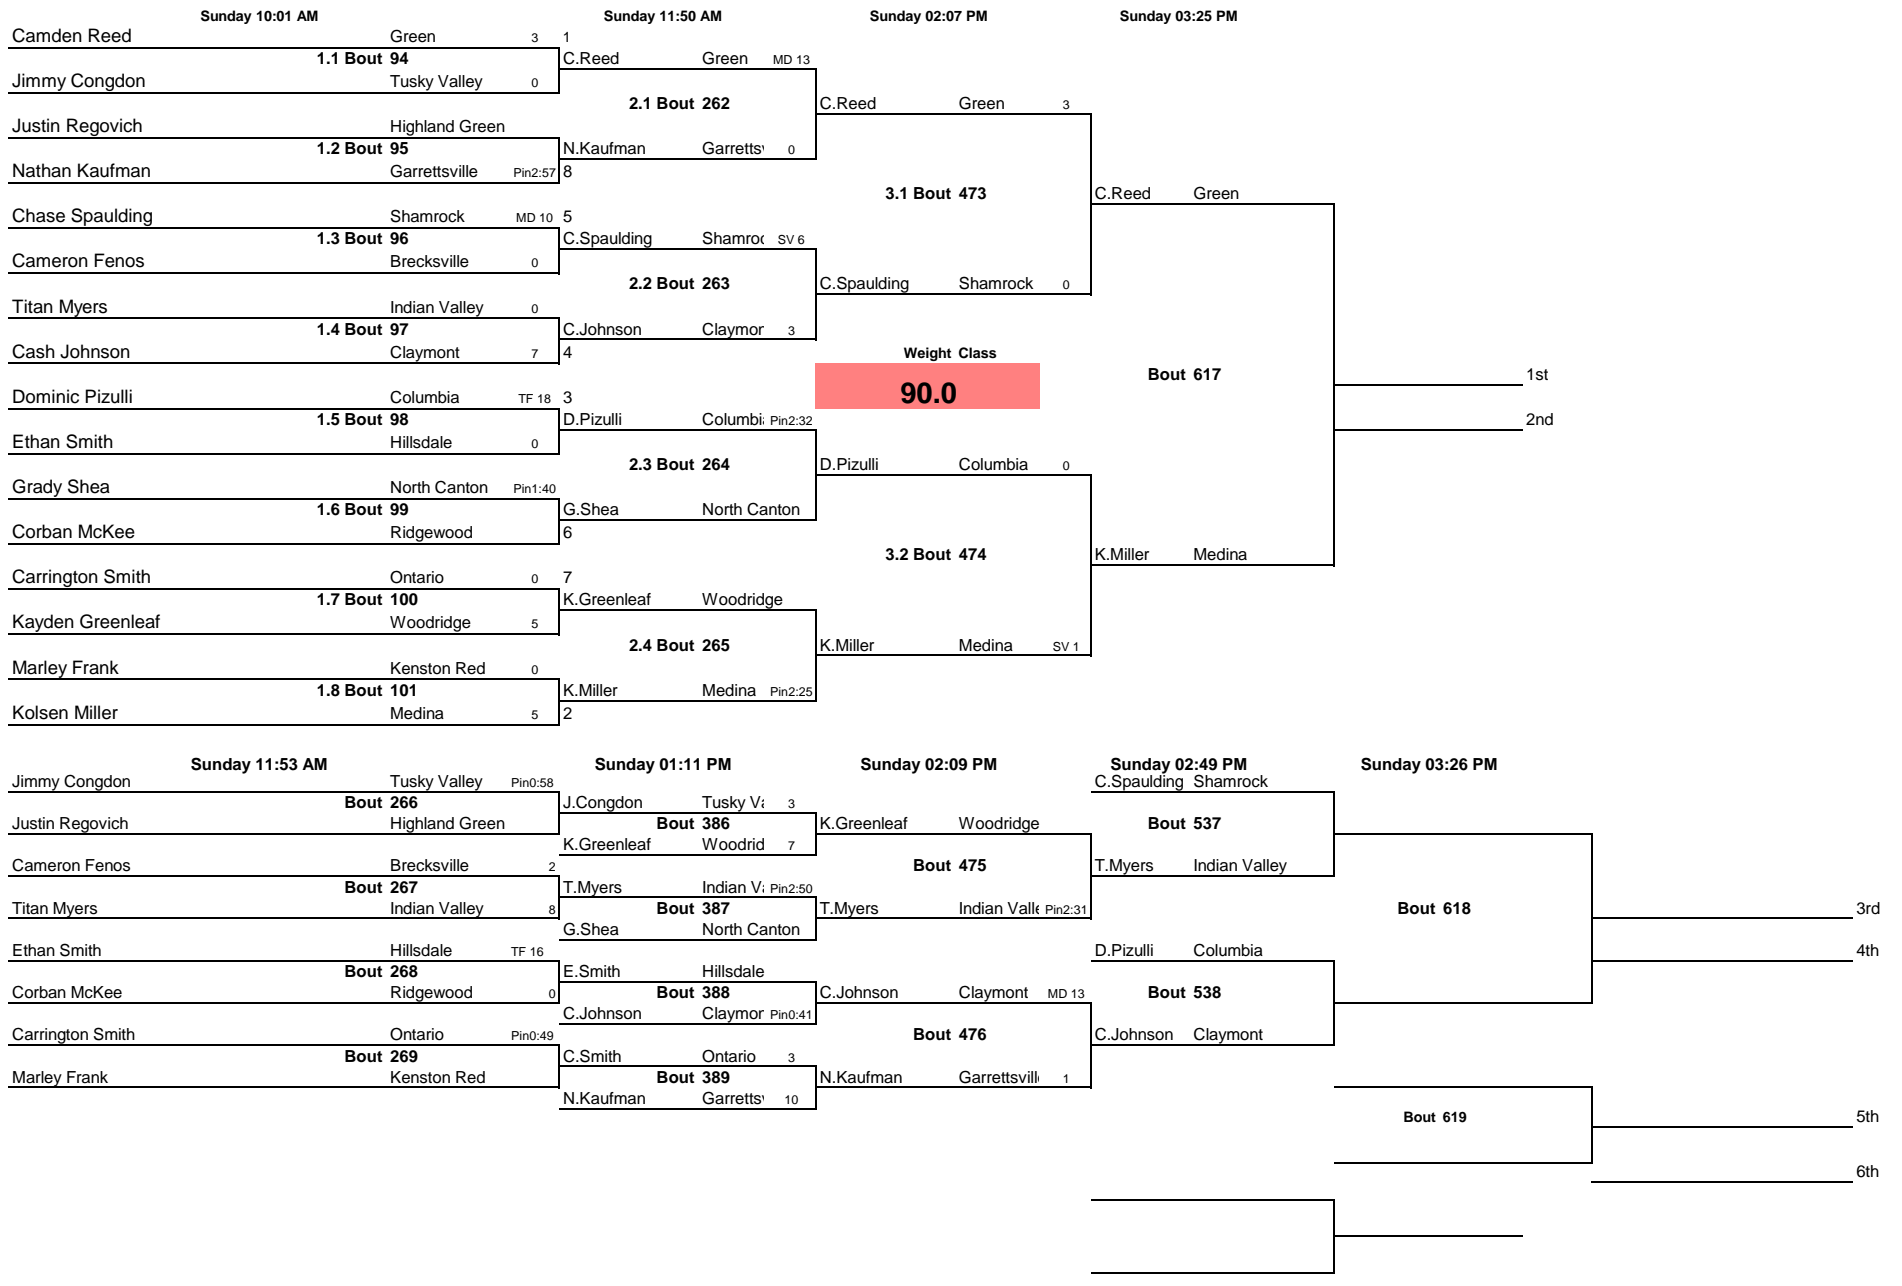

GlenOak OYWA STATE 2025

Note: All TIMES are ESTIMATES ONLY

GlenOak OYWA STATE 2025

Note: All TIMES are ESTIMATES ONLY

GlenOak OYWA STATE 2025

Note: All TIMES are ESTIMATES ONLY

GlenOak OYWA STATE 2025

Note: All TIMES are ESTIMATES ONLY