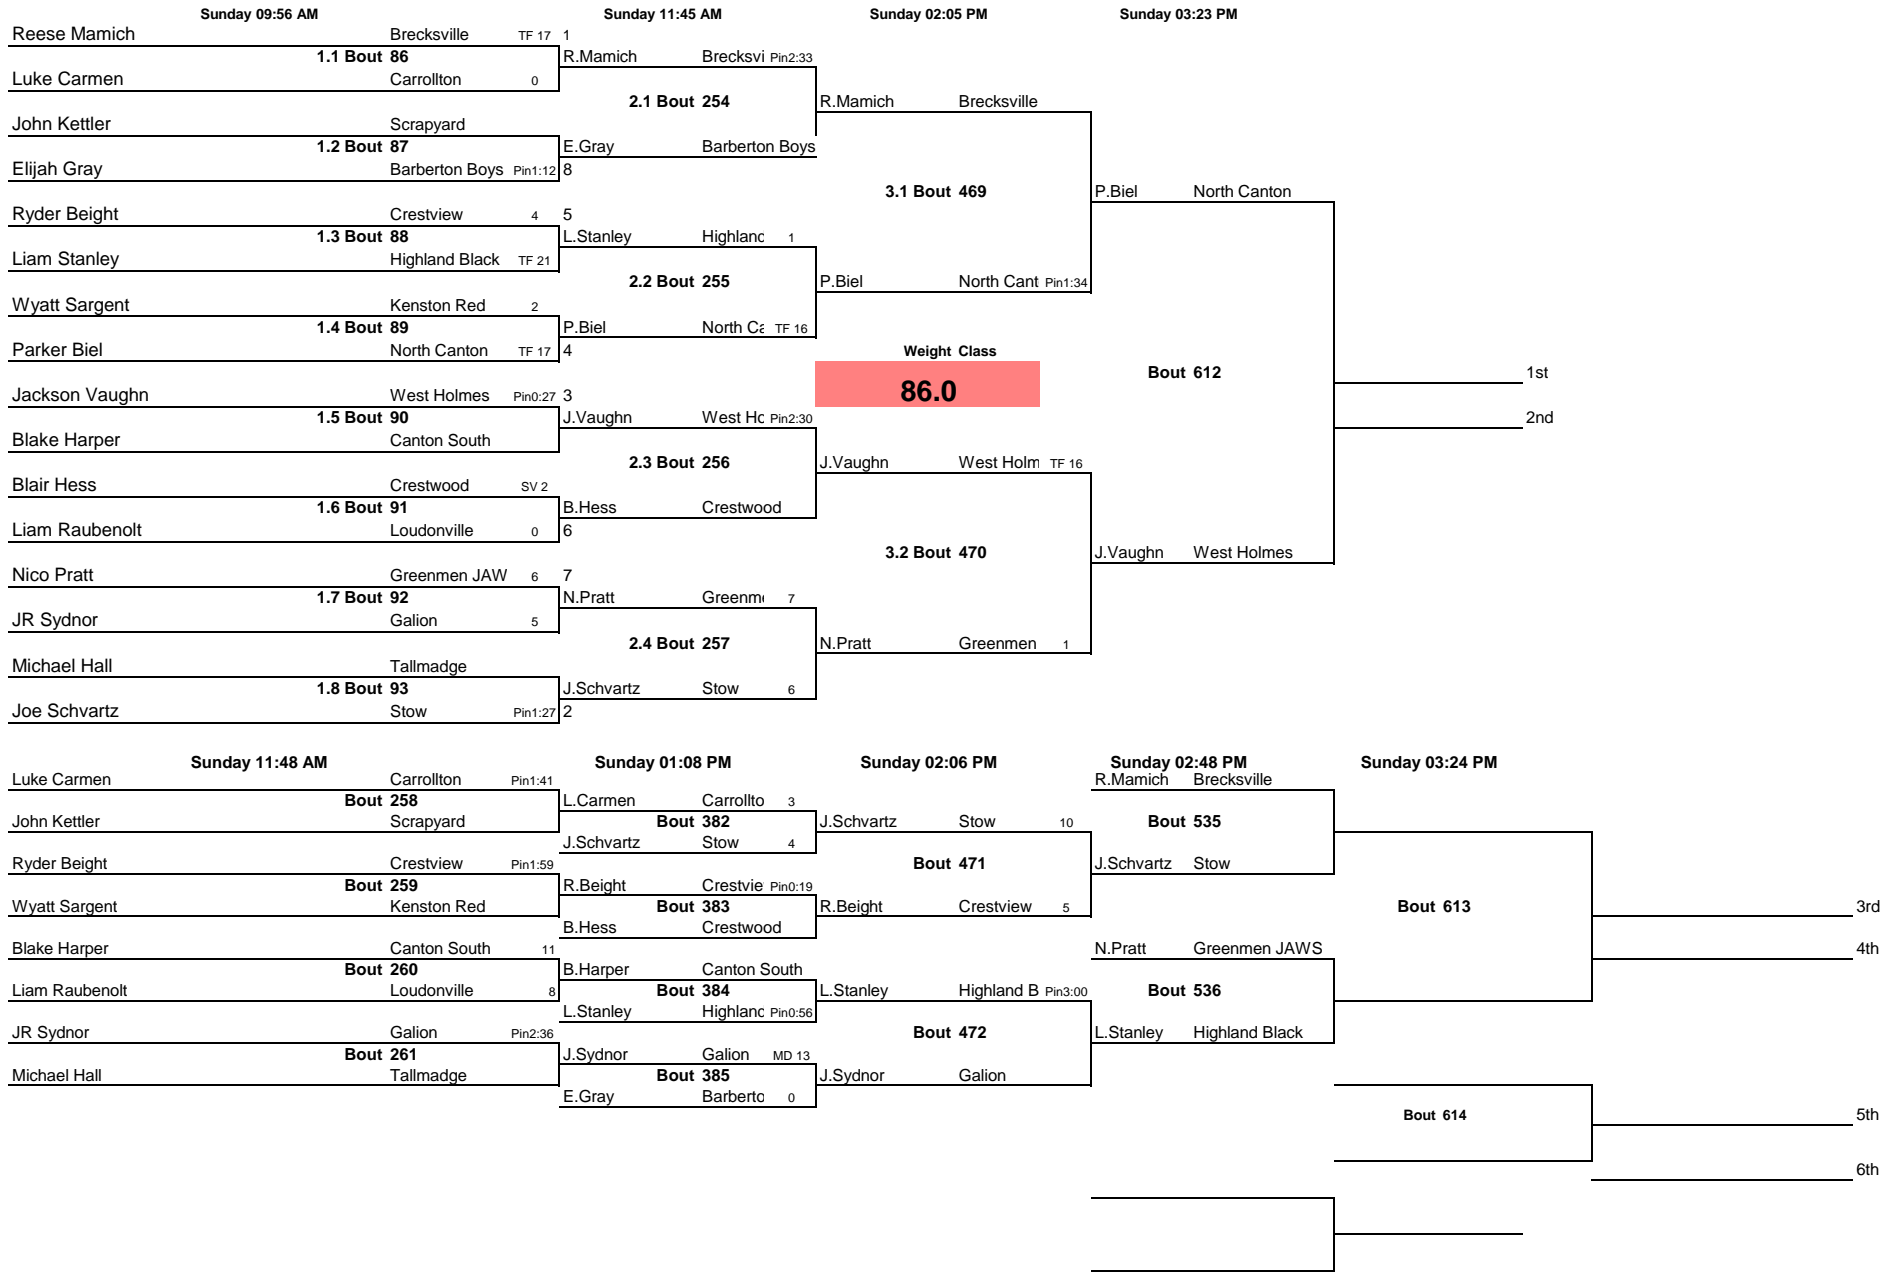

GlenOak OYWA STATE 2025

Note: All TIMES are ESTIMATES ONLY

GlenOak OYWA STATE 2025

Note: All TIMES are ESTIMATES ONLY

GlenOak OYWA STATE 2025

Note: All TIMES are ESTIMATES ONLY

GlenOak OYWA STATE 2025

Note: All TIMES are ESTIMATES ONLY