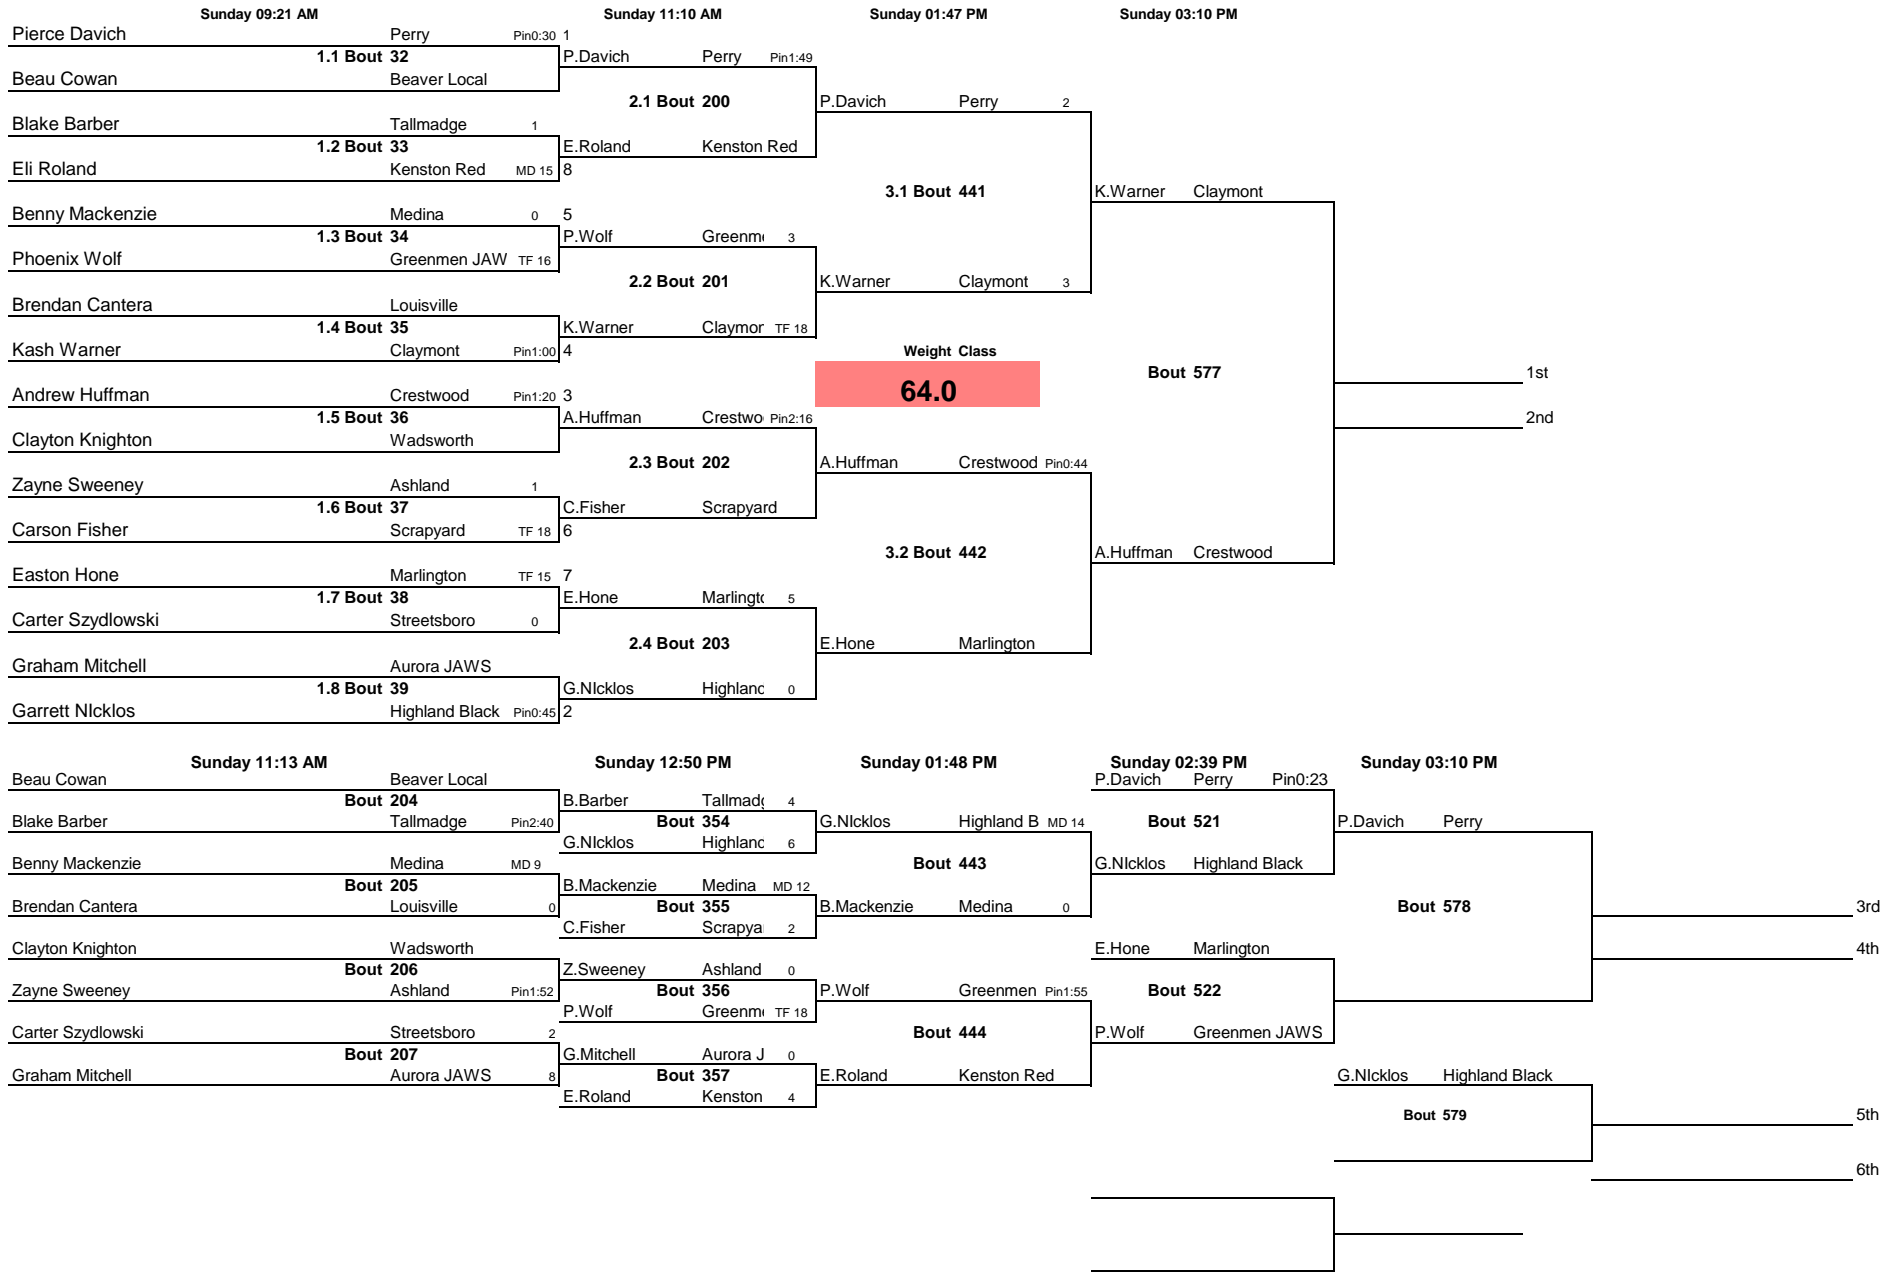

Note: All TIMES are ESTIMATES ONLY

GlenOak OYWA STATE 2025

Note: All TIMES are ESTIMATES ONLY

GlenOak OYWA STATE 2025

Note: All TIMES are ESTIMATES ONLY

GlenOak OYWA STATE 2025

Note: All TIMES are ESTIMATES ONLY

GlenOak OYWA STATE 2025

Note: All TIMES are ESTIMATES ONLY

GlenOak OYWA STATE 2025

Note: All TIMES are ESTIMATES ONLY

GlenOak OYWA STATE 2025

Note: All TIMES are ESTIMATES ONLY

GlenOak OYWA STATE 2025

Note: All TIMES are ESTIMATES ONLY