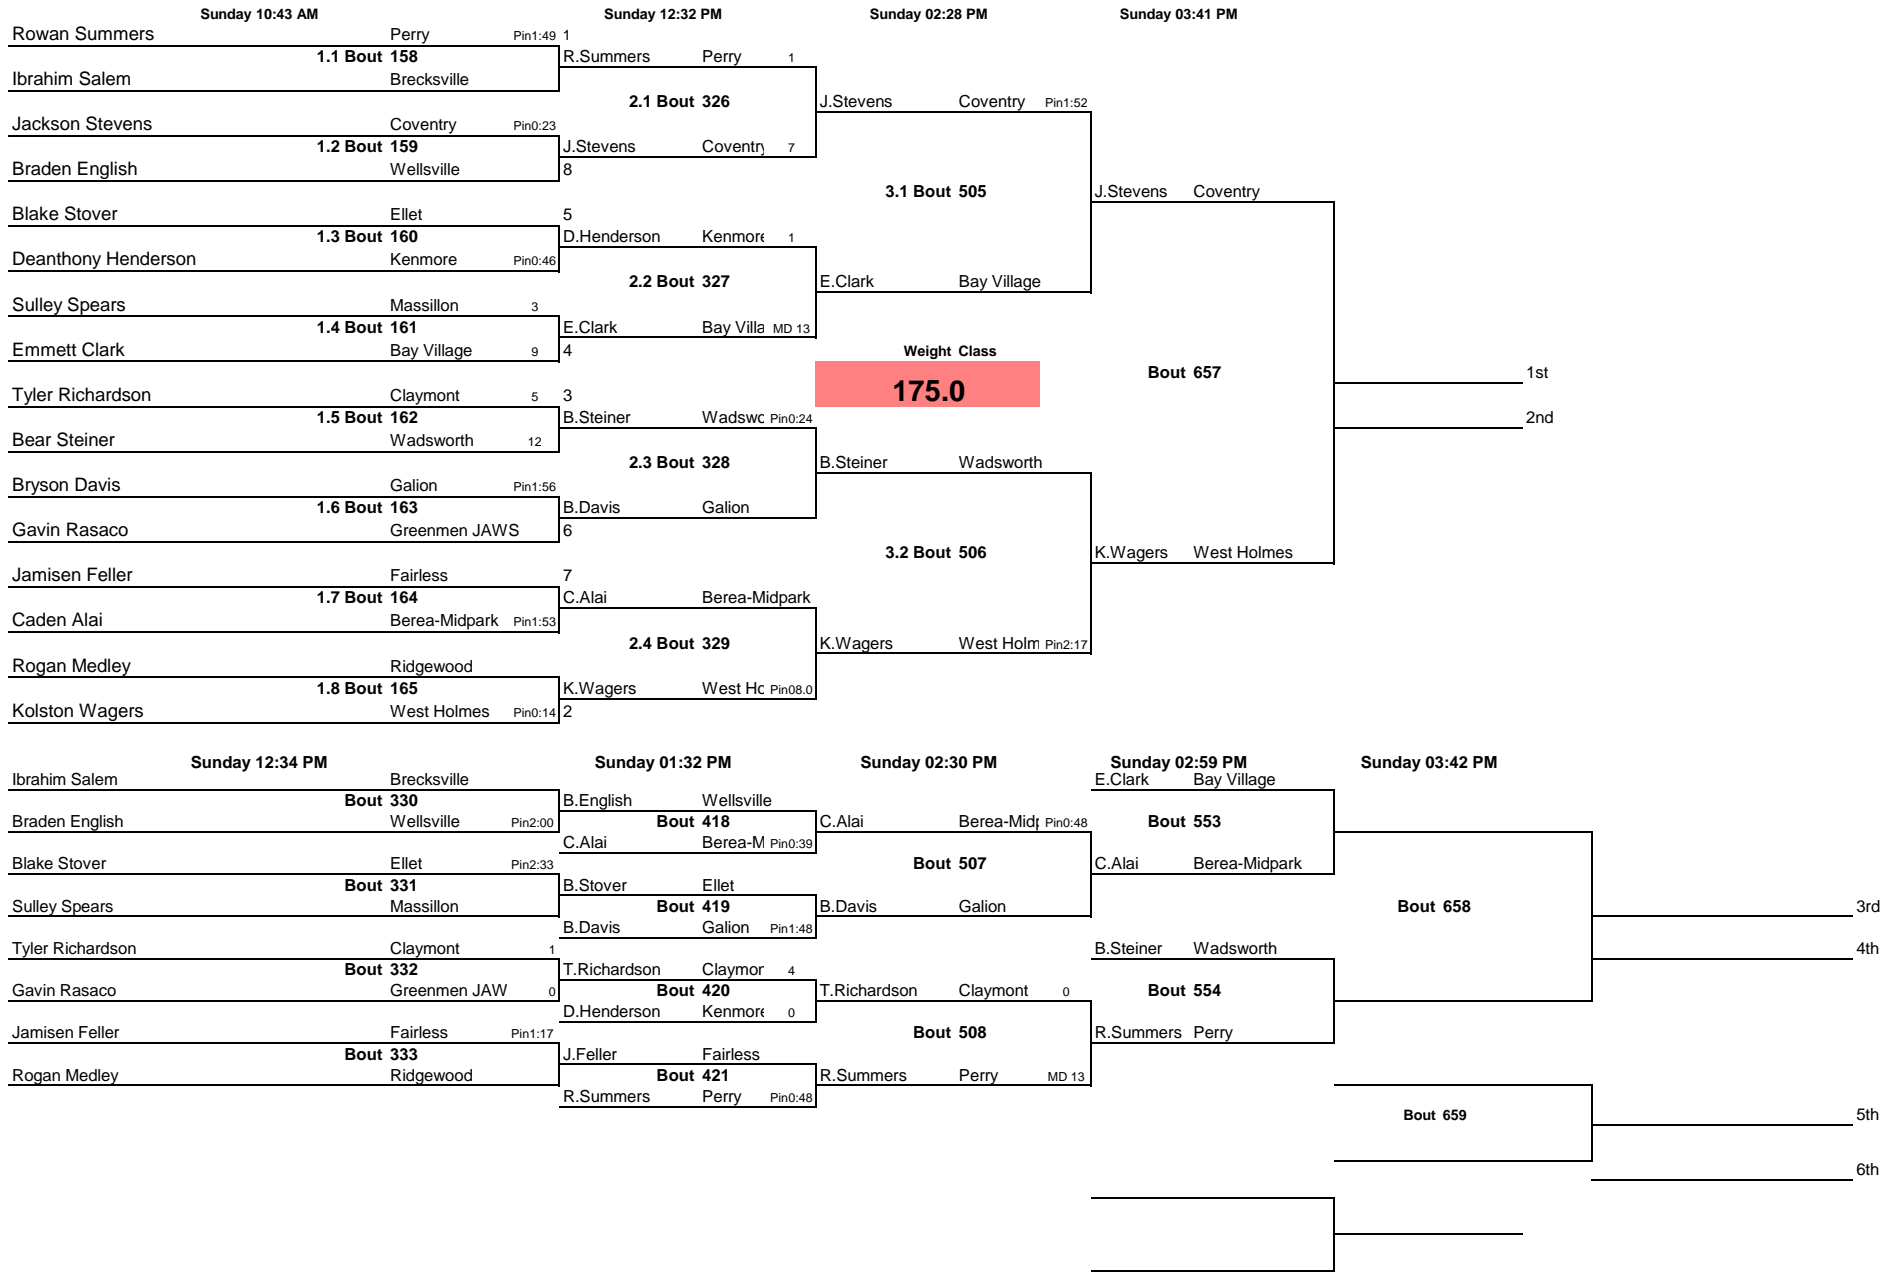

GlenOak OYWA STATE 2025

Note: All TIMES are ESTIMATES ONLY

GlenOak OYWA STATE 2025

Note: All TIMES are ESTIMATES ONLY

GlenOak OYWA STATE 2025

Note: All TIMES are ESTIMATES ONLY

GlenOak OYWA STATE 2025

Note: All TIMES are ESTIMATES ONLY