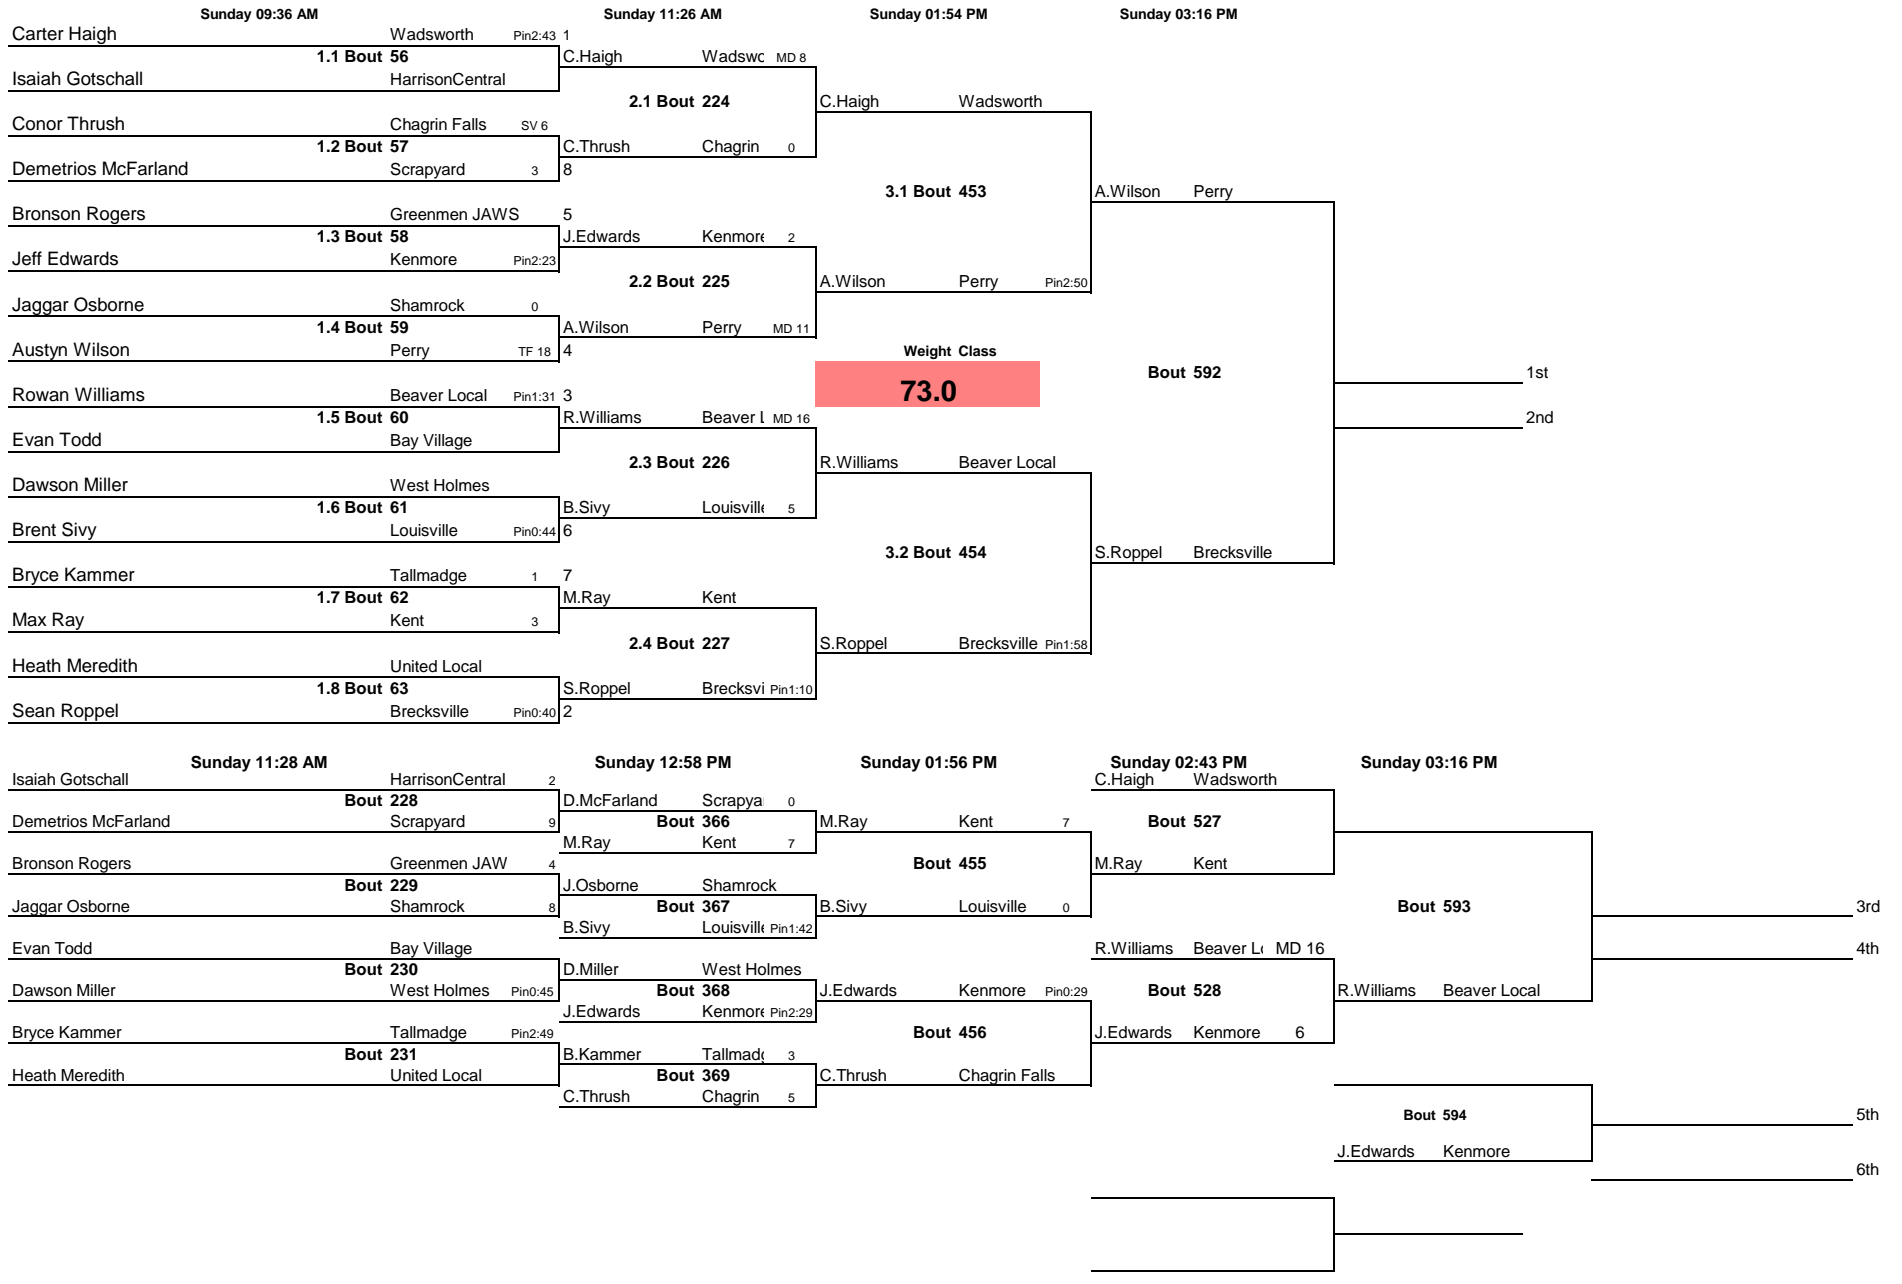

GlenOak OYWA STATE 2025

Note: All TIMES are ESTIMATES ONLY

GlenOak OYWA STATE 2025

Note: All TIMES are ESTIMATES ONLY

GlenOak OYWA STATE 2025

Note: All TIMES are ESTIMATES ONLY

GlenOak OYWA STATE 2025

Note: All TIMES are ESTIMATES ONLY