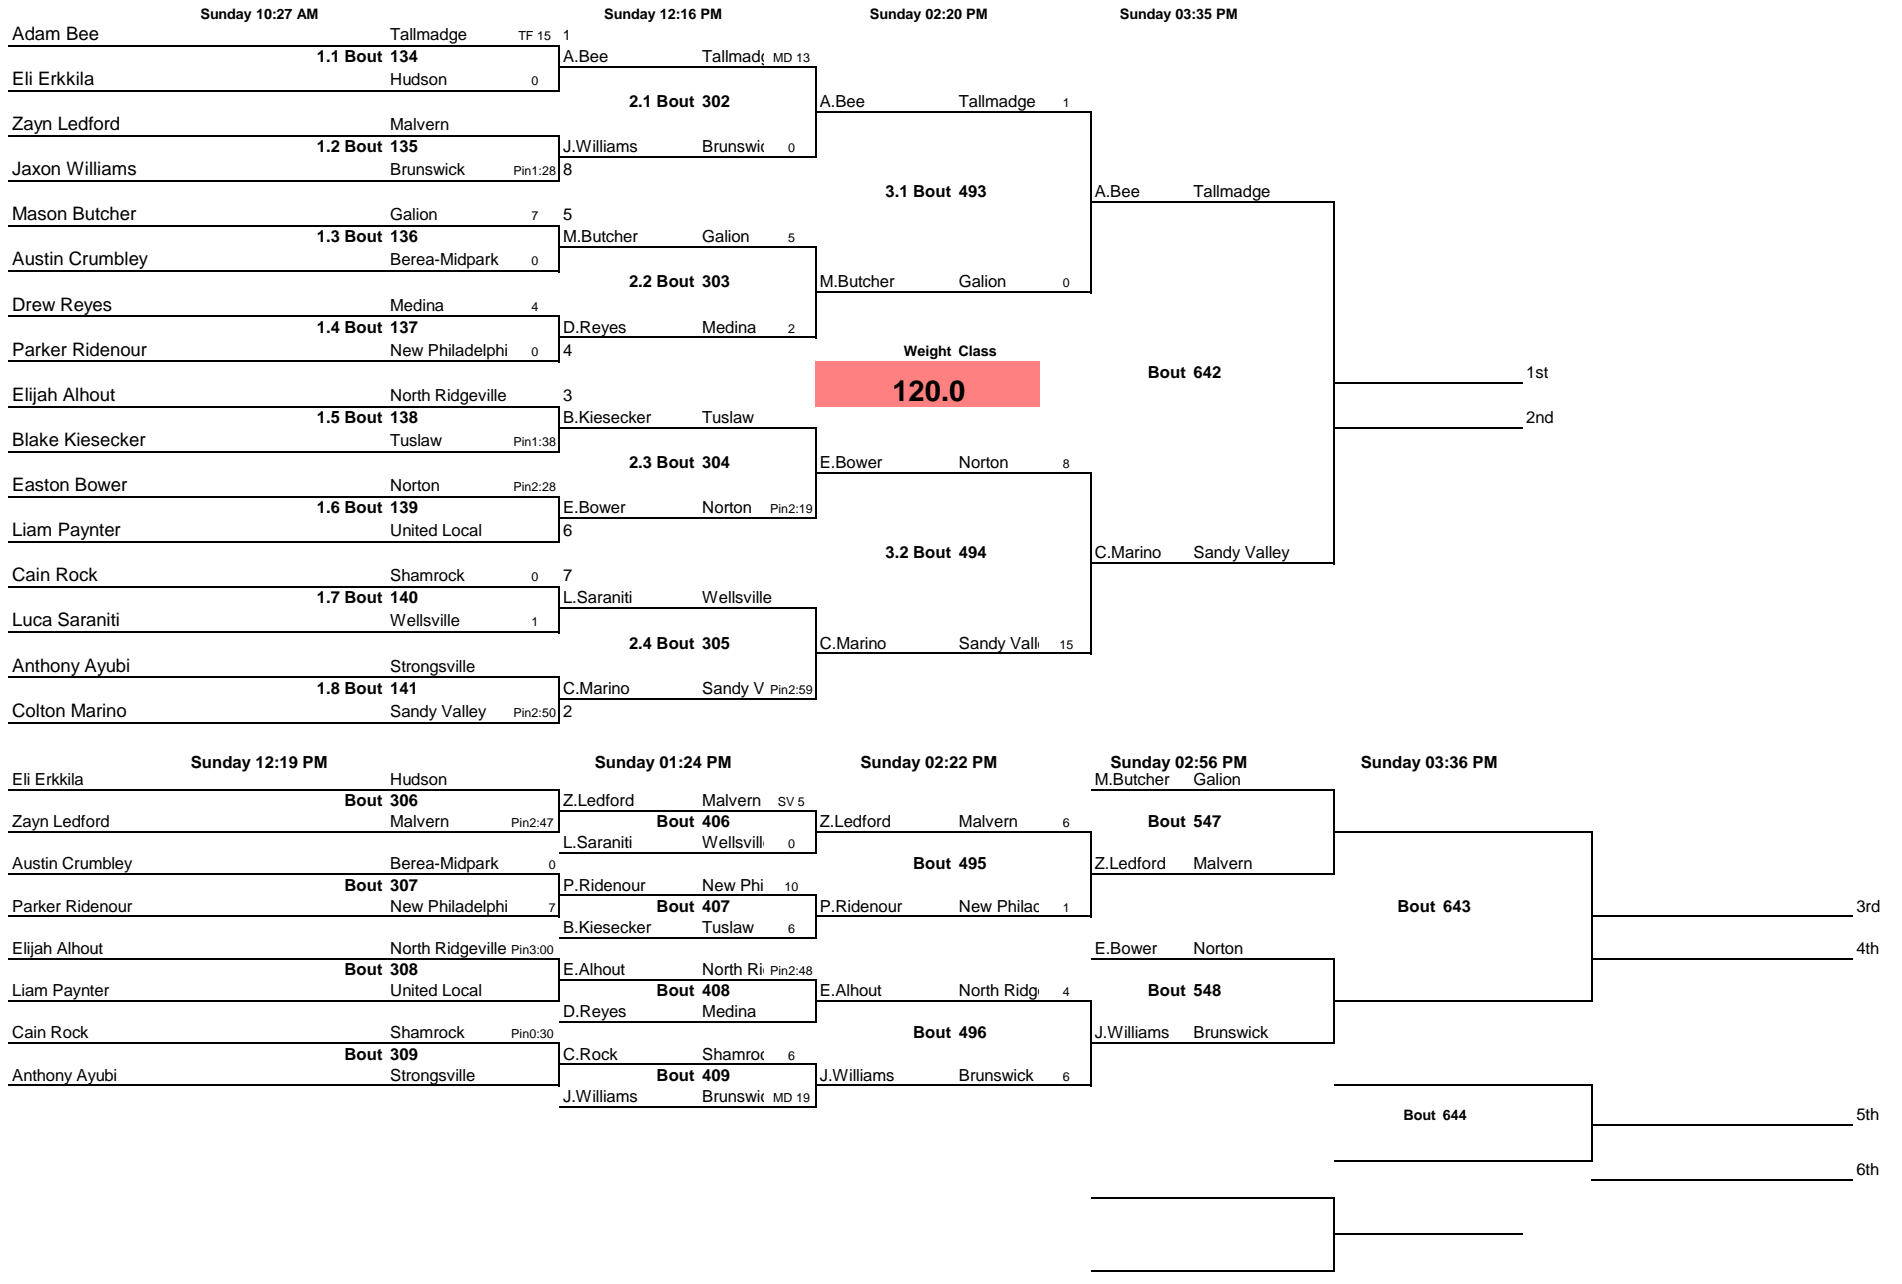

Note: All TIMES are ESTIMATES ONLY

GlenOak OYWA STATE 2025