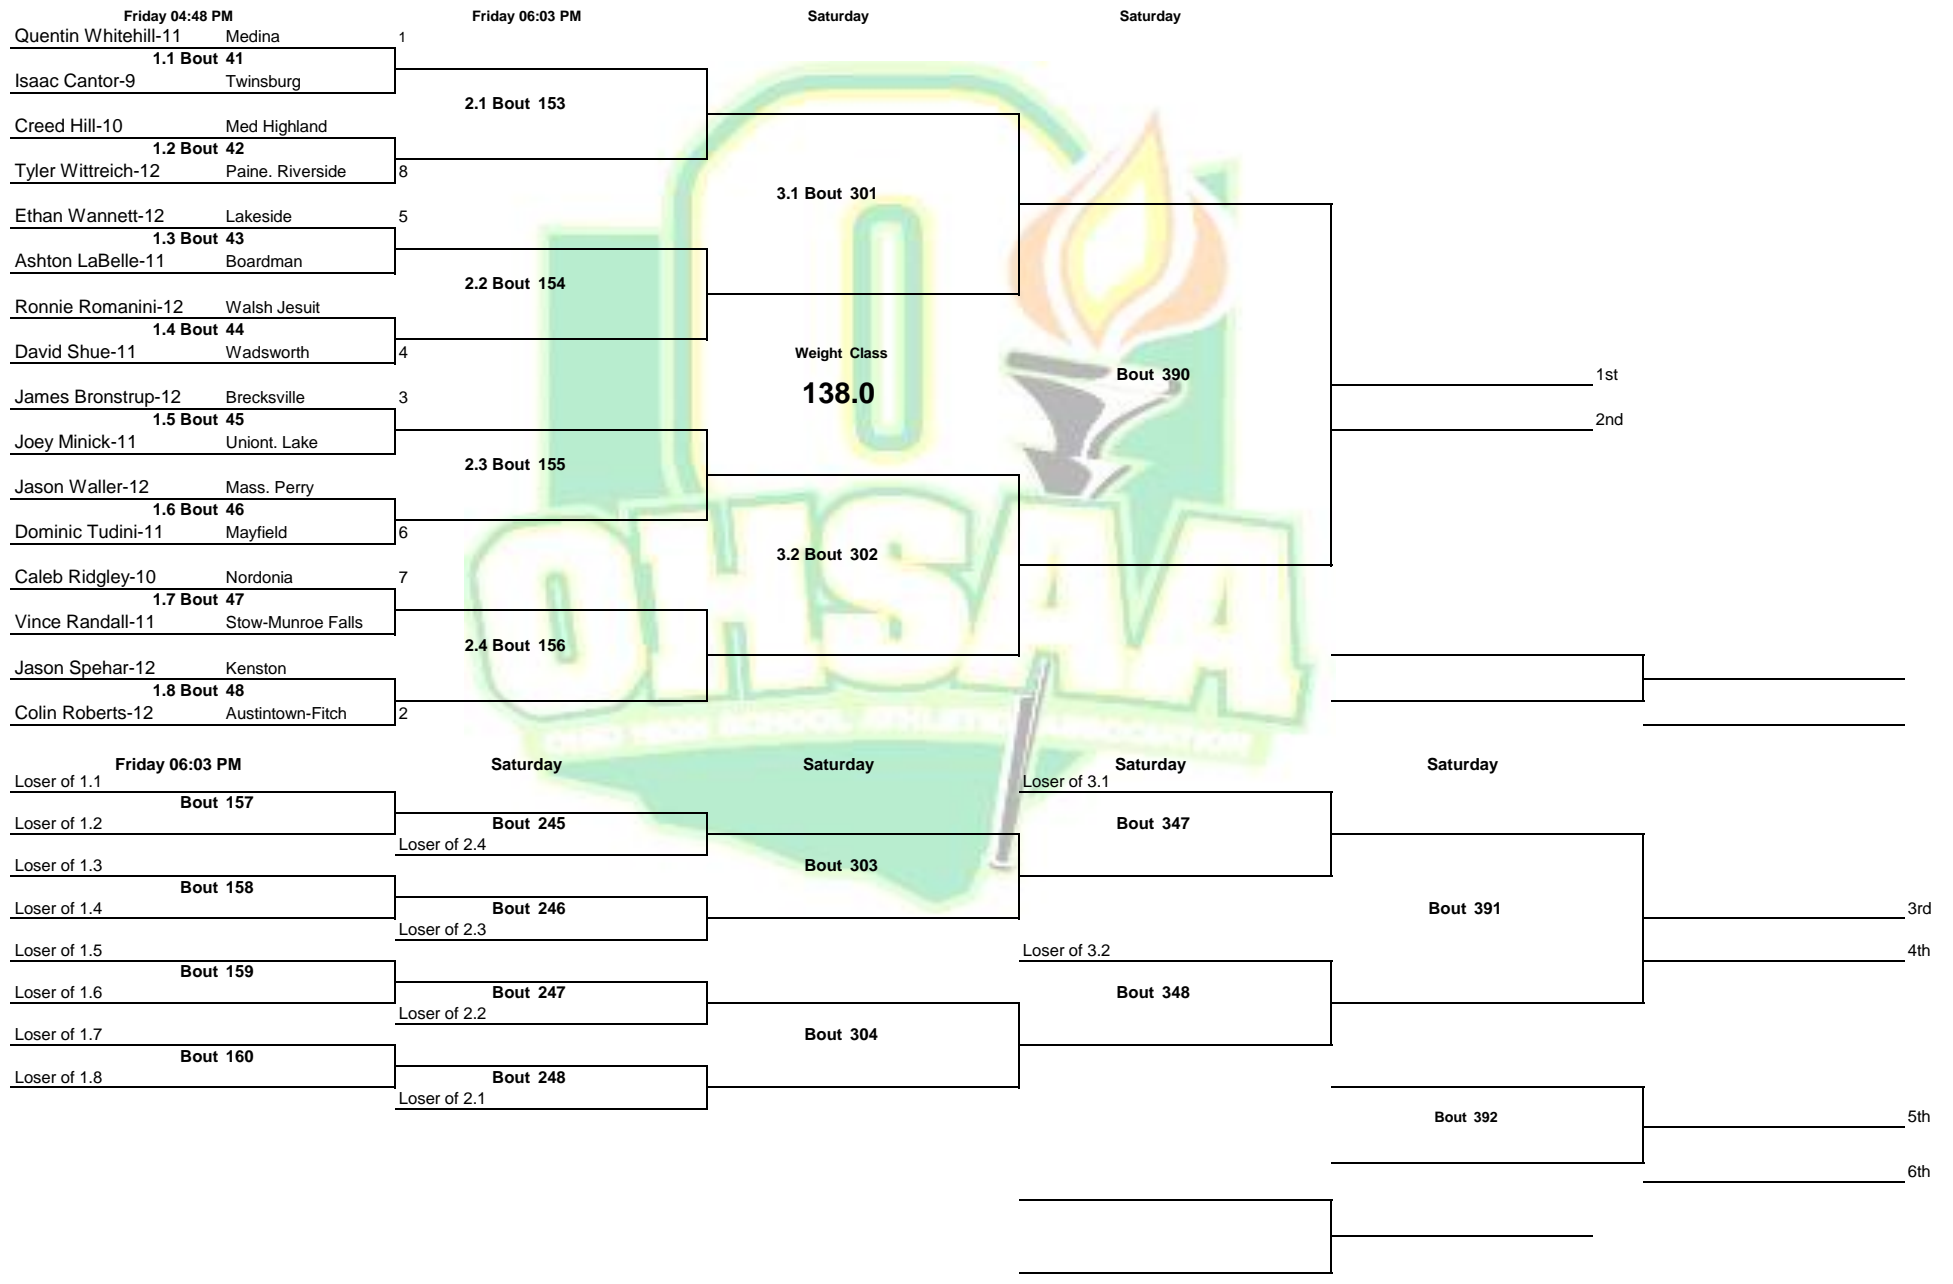

Note: All TIMES are ESTIMATES ONLY

OHSAA D1 District 2021

Note: All TIMES are ESTIMATES ONLY

OHSAA D1 District 2021

Note: All TIMES are ESTIMATES ONLY

OHSAA D1 District 2021

Note: All TIMES are ESTIMATES ONLY