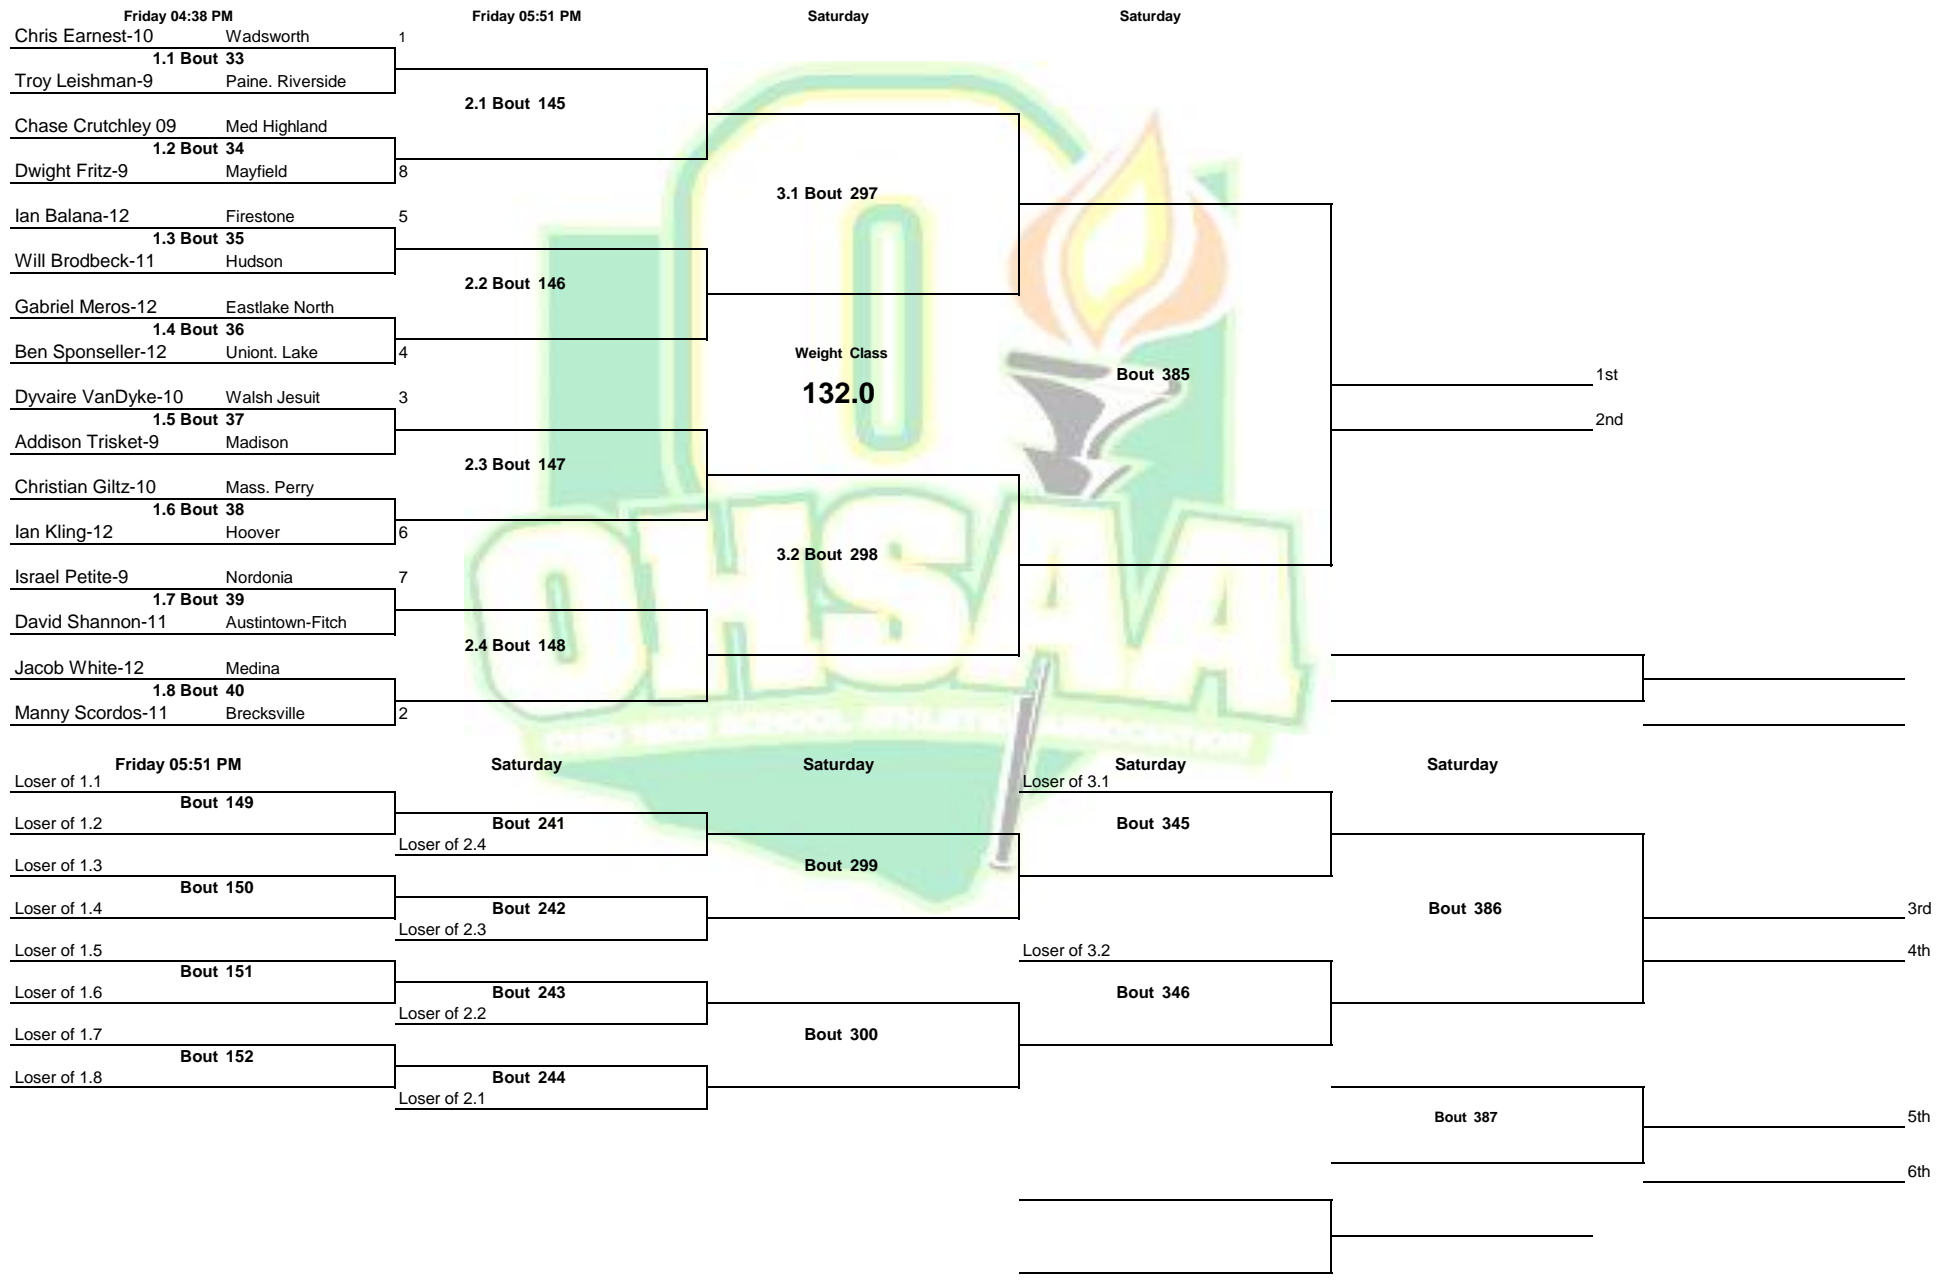

Note: All TIMES are ESTIMATES ONLY

OHSAA D1 District 2021

Note: All TIMES are ESTIMATES ONLY

OHSAA D1 District 2021

Note: All TIMES are ESTIMATES ONLY

OHSAA D1 District 2021

Note: All TIMES are ESTIMATES ONLY