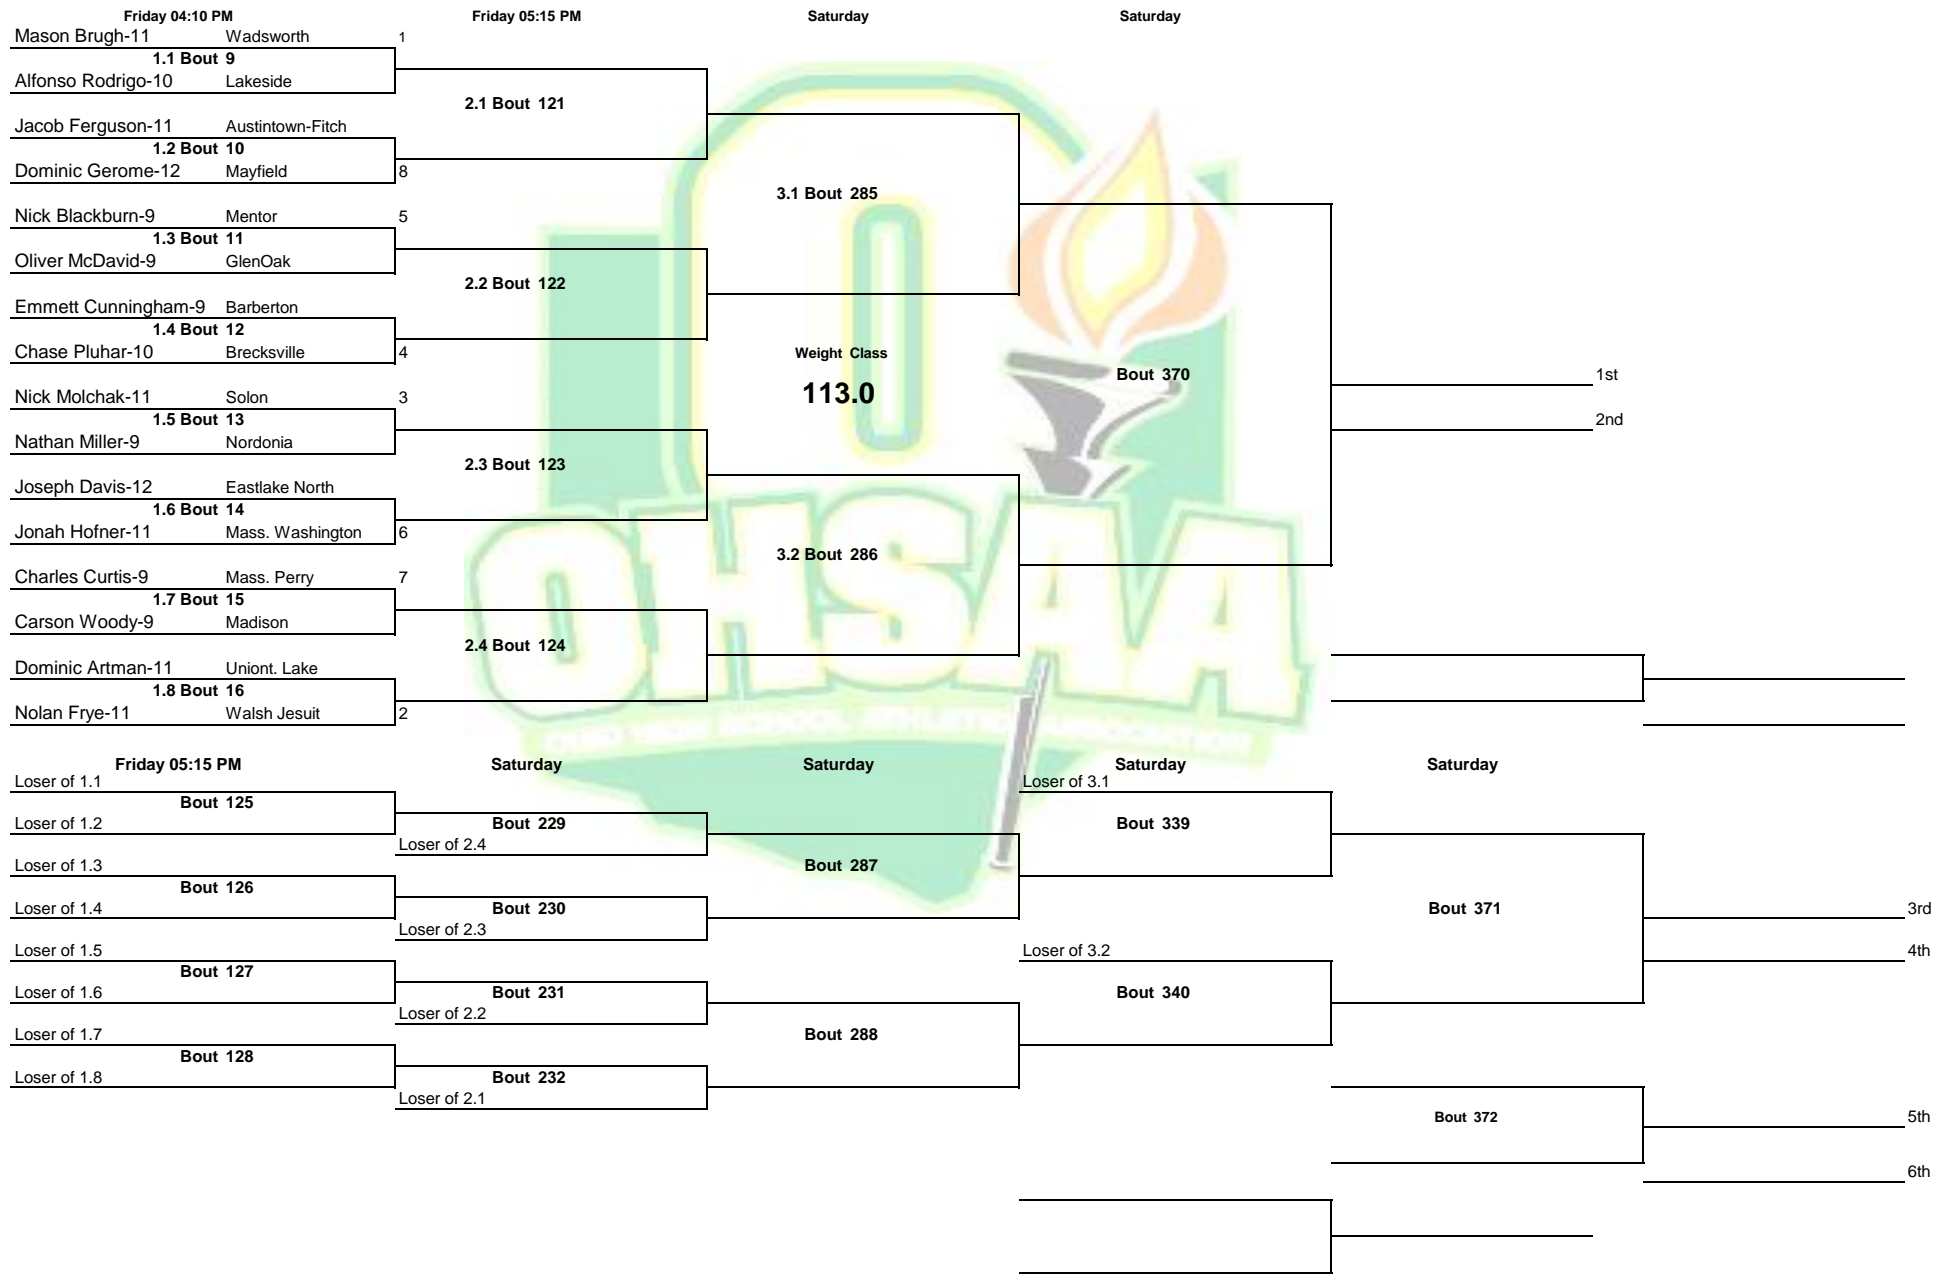

Note: All TIMES are ESTIMATES ONLY

OHSAA D1 District 2021

Note: All TIMES are ESTIMATES ONLY

OHSAA D1 District 2021

Note: All TIMES are ESTIMATES ONLY

OHSAA D1 District 2021

Note: All TIMES are ESTIMATES ONLY