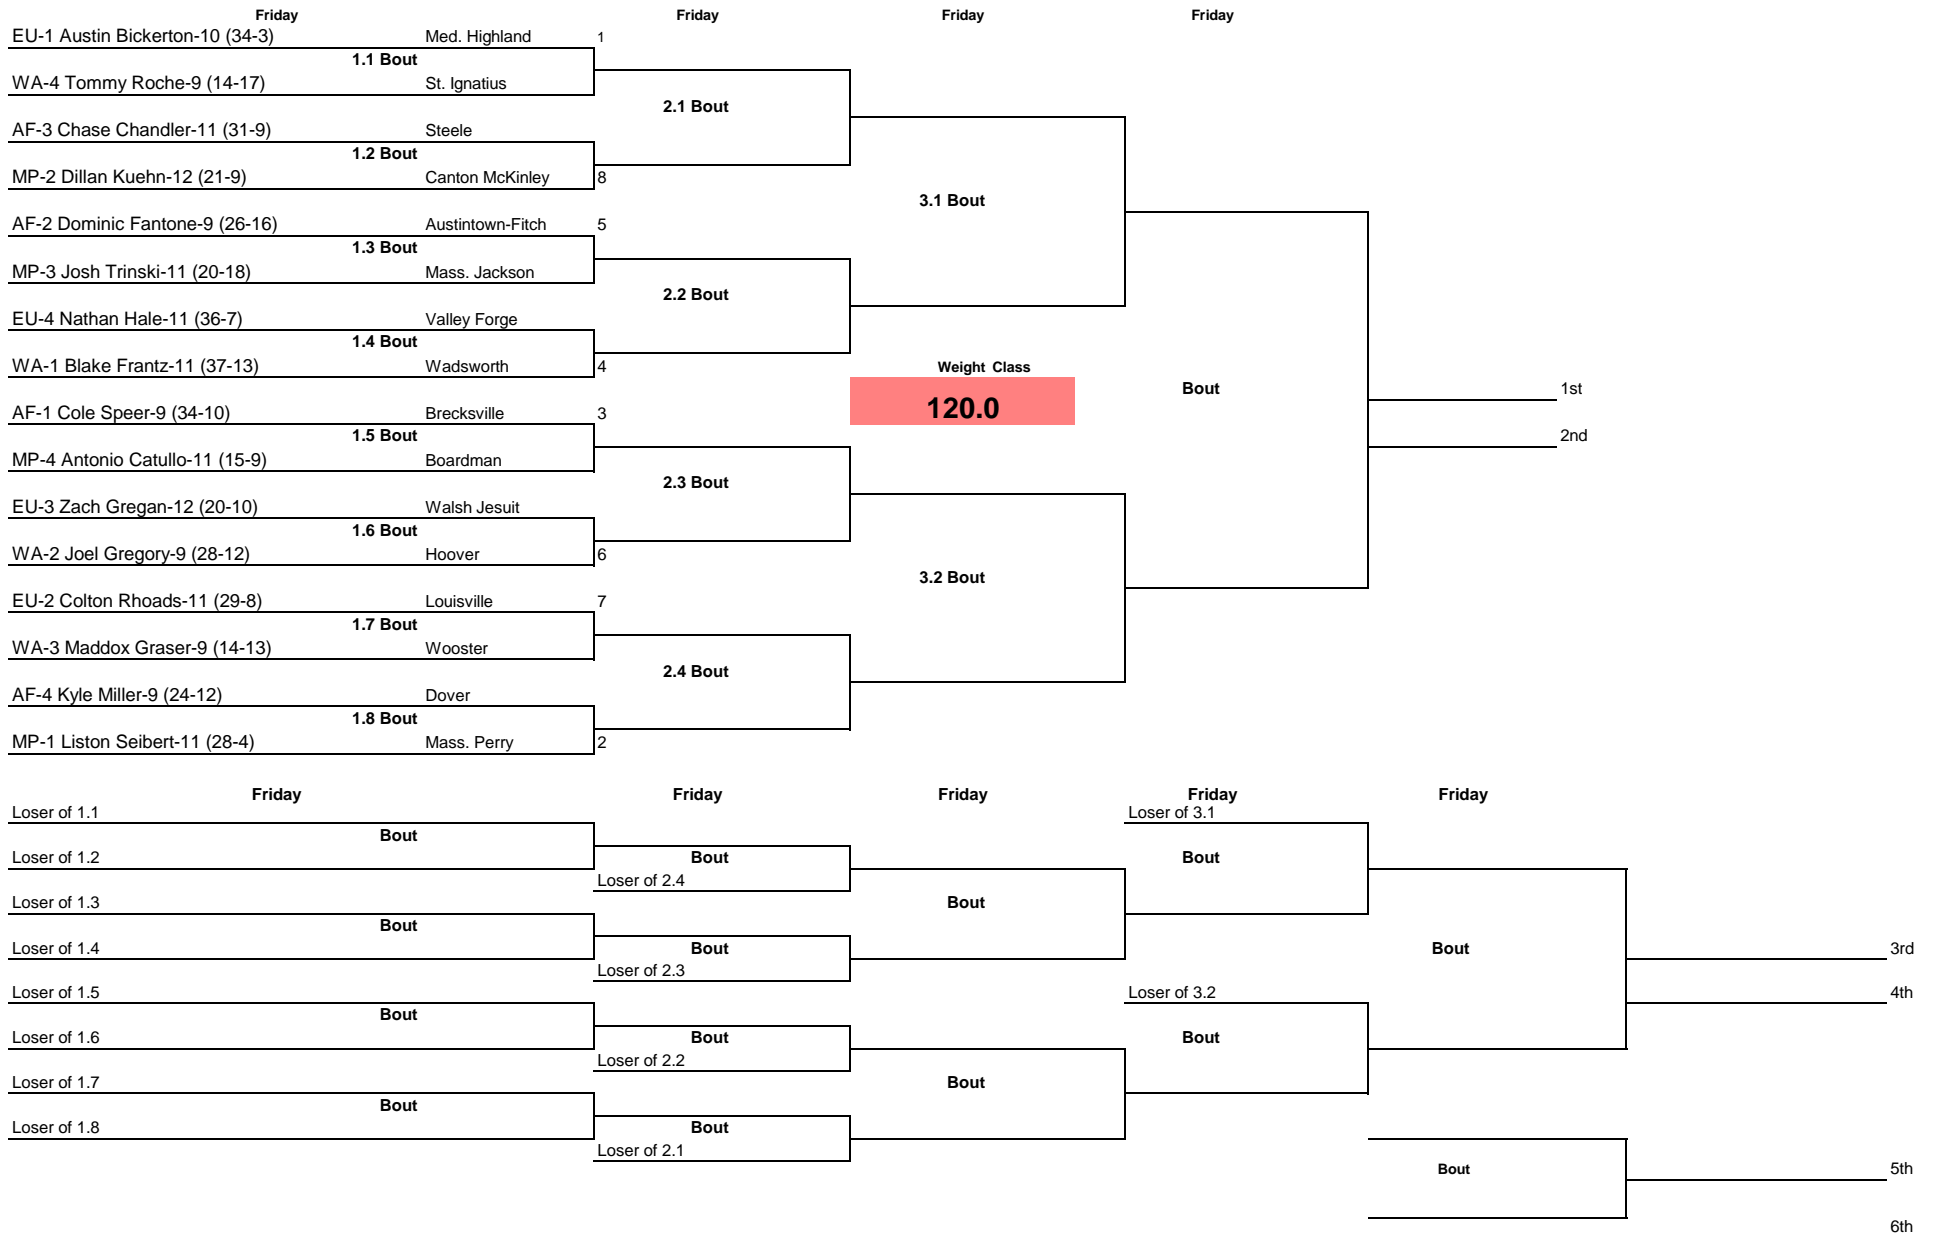

Note: All TIMES are ESTIMATES ONLY

OHSAA D1 District I at Hoover 2025

Note: All TIMES are ESTIMATES ONLY

OHSAA D1 District I at Hoover 2025

Note: All TIMES are ESTIMATES ONLY

OHSAA D1 District I at Hoover 2025