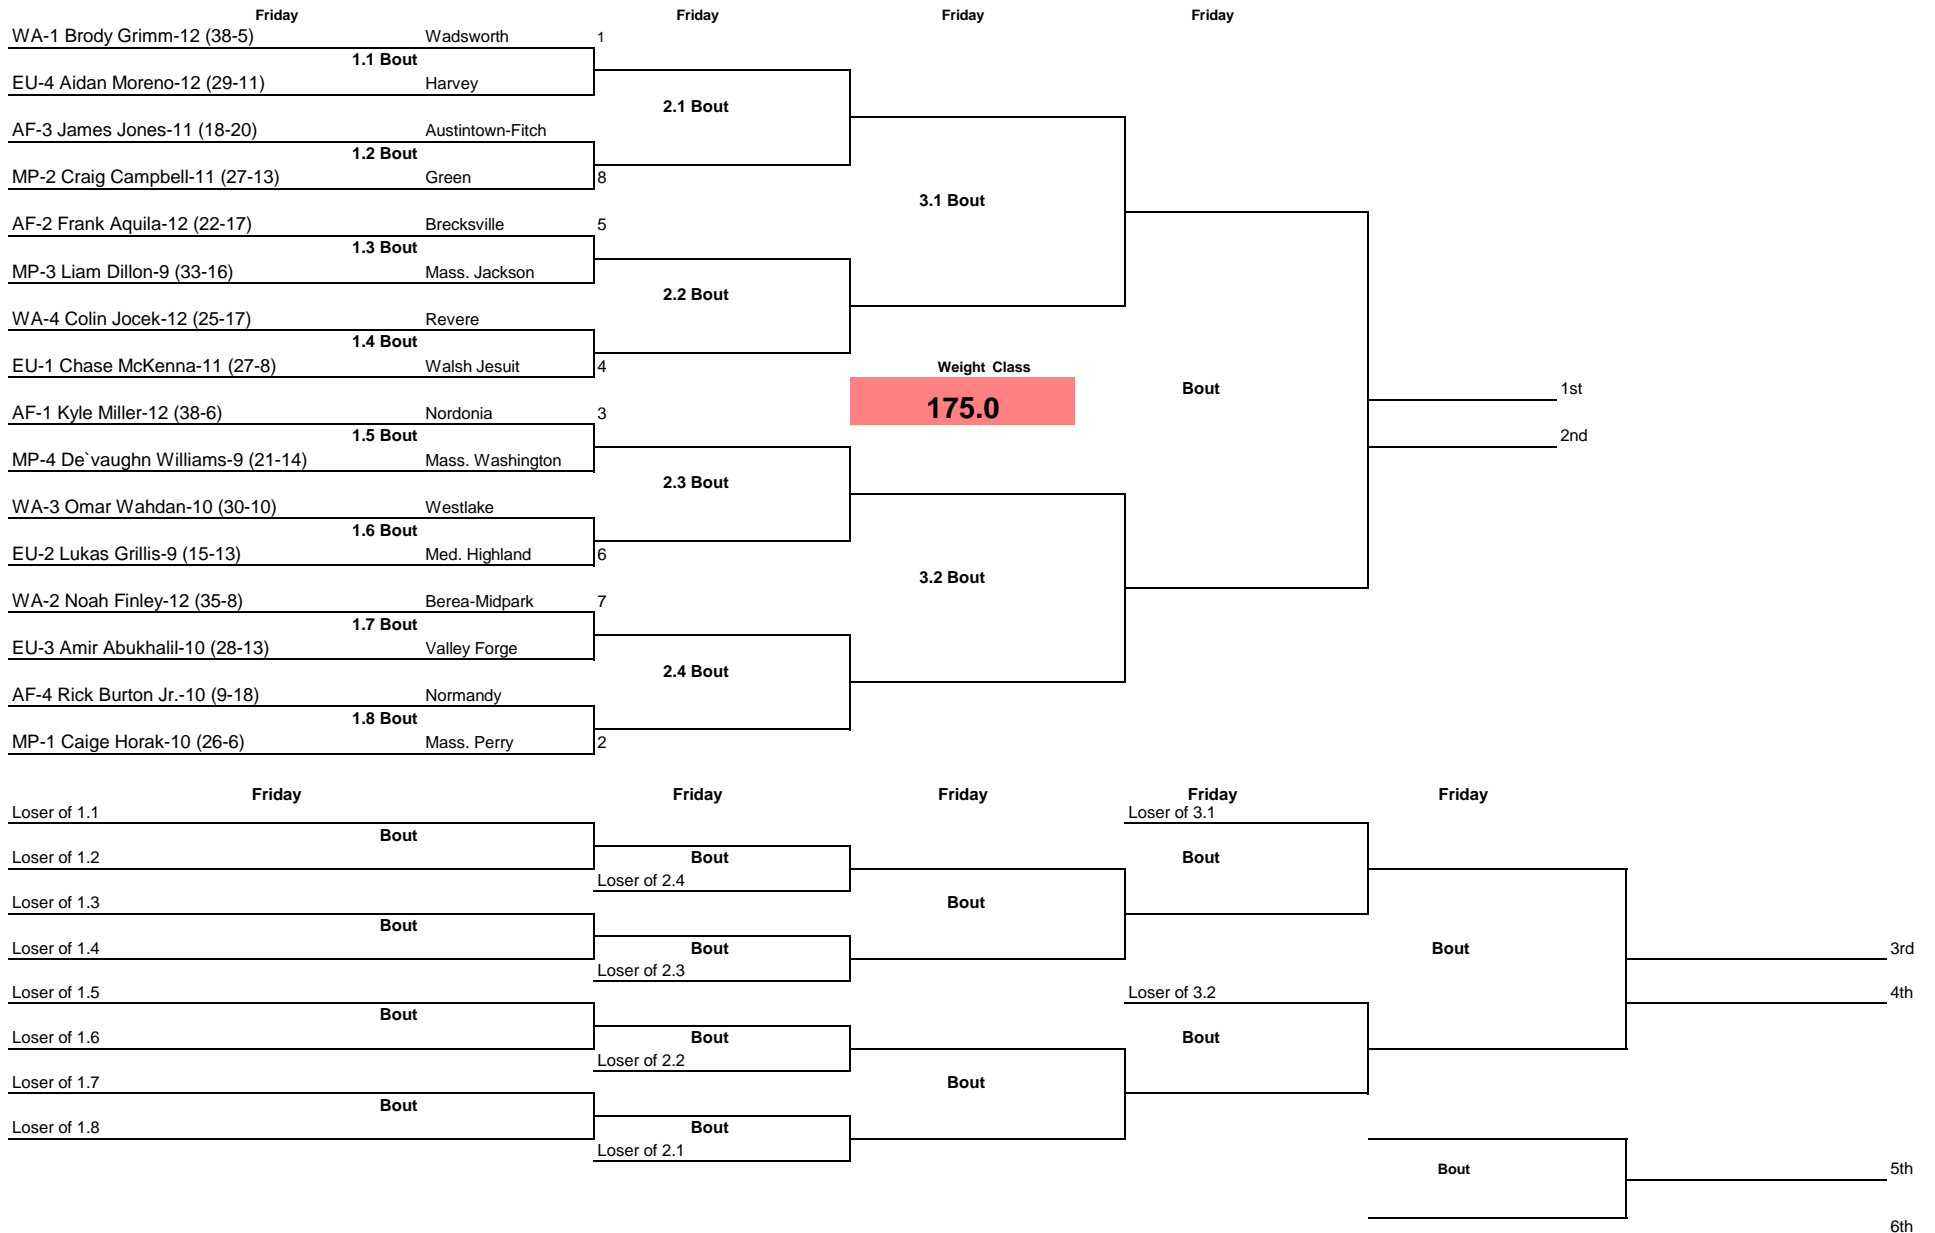

Note: All TIMES are ESTIMATES ONLY

OHSAA D1 District I at Hoover 2025