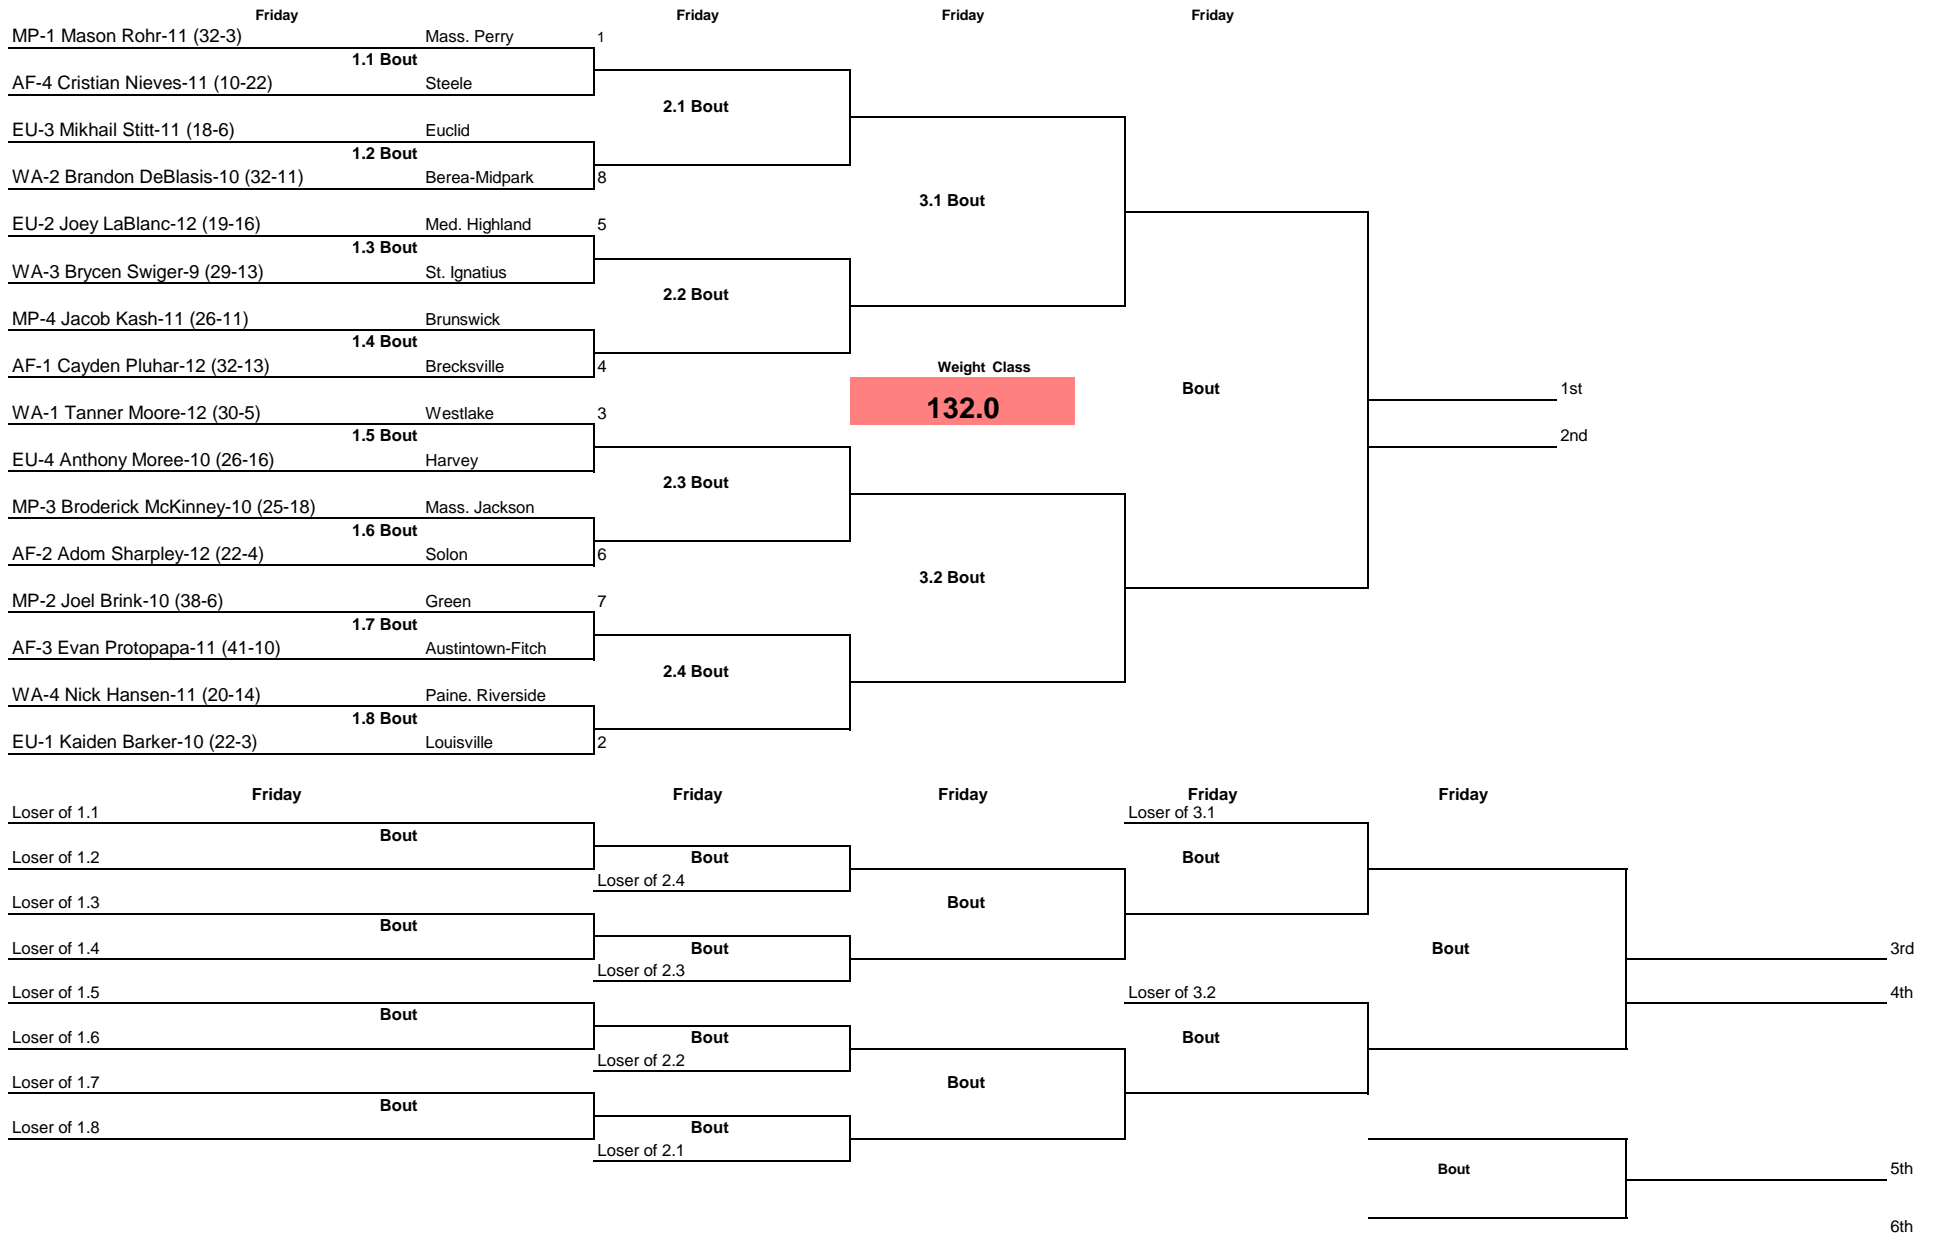

Note: All TIMES are ESTIMATES ONLY

OHSAA D1 District I at Hoover 2025