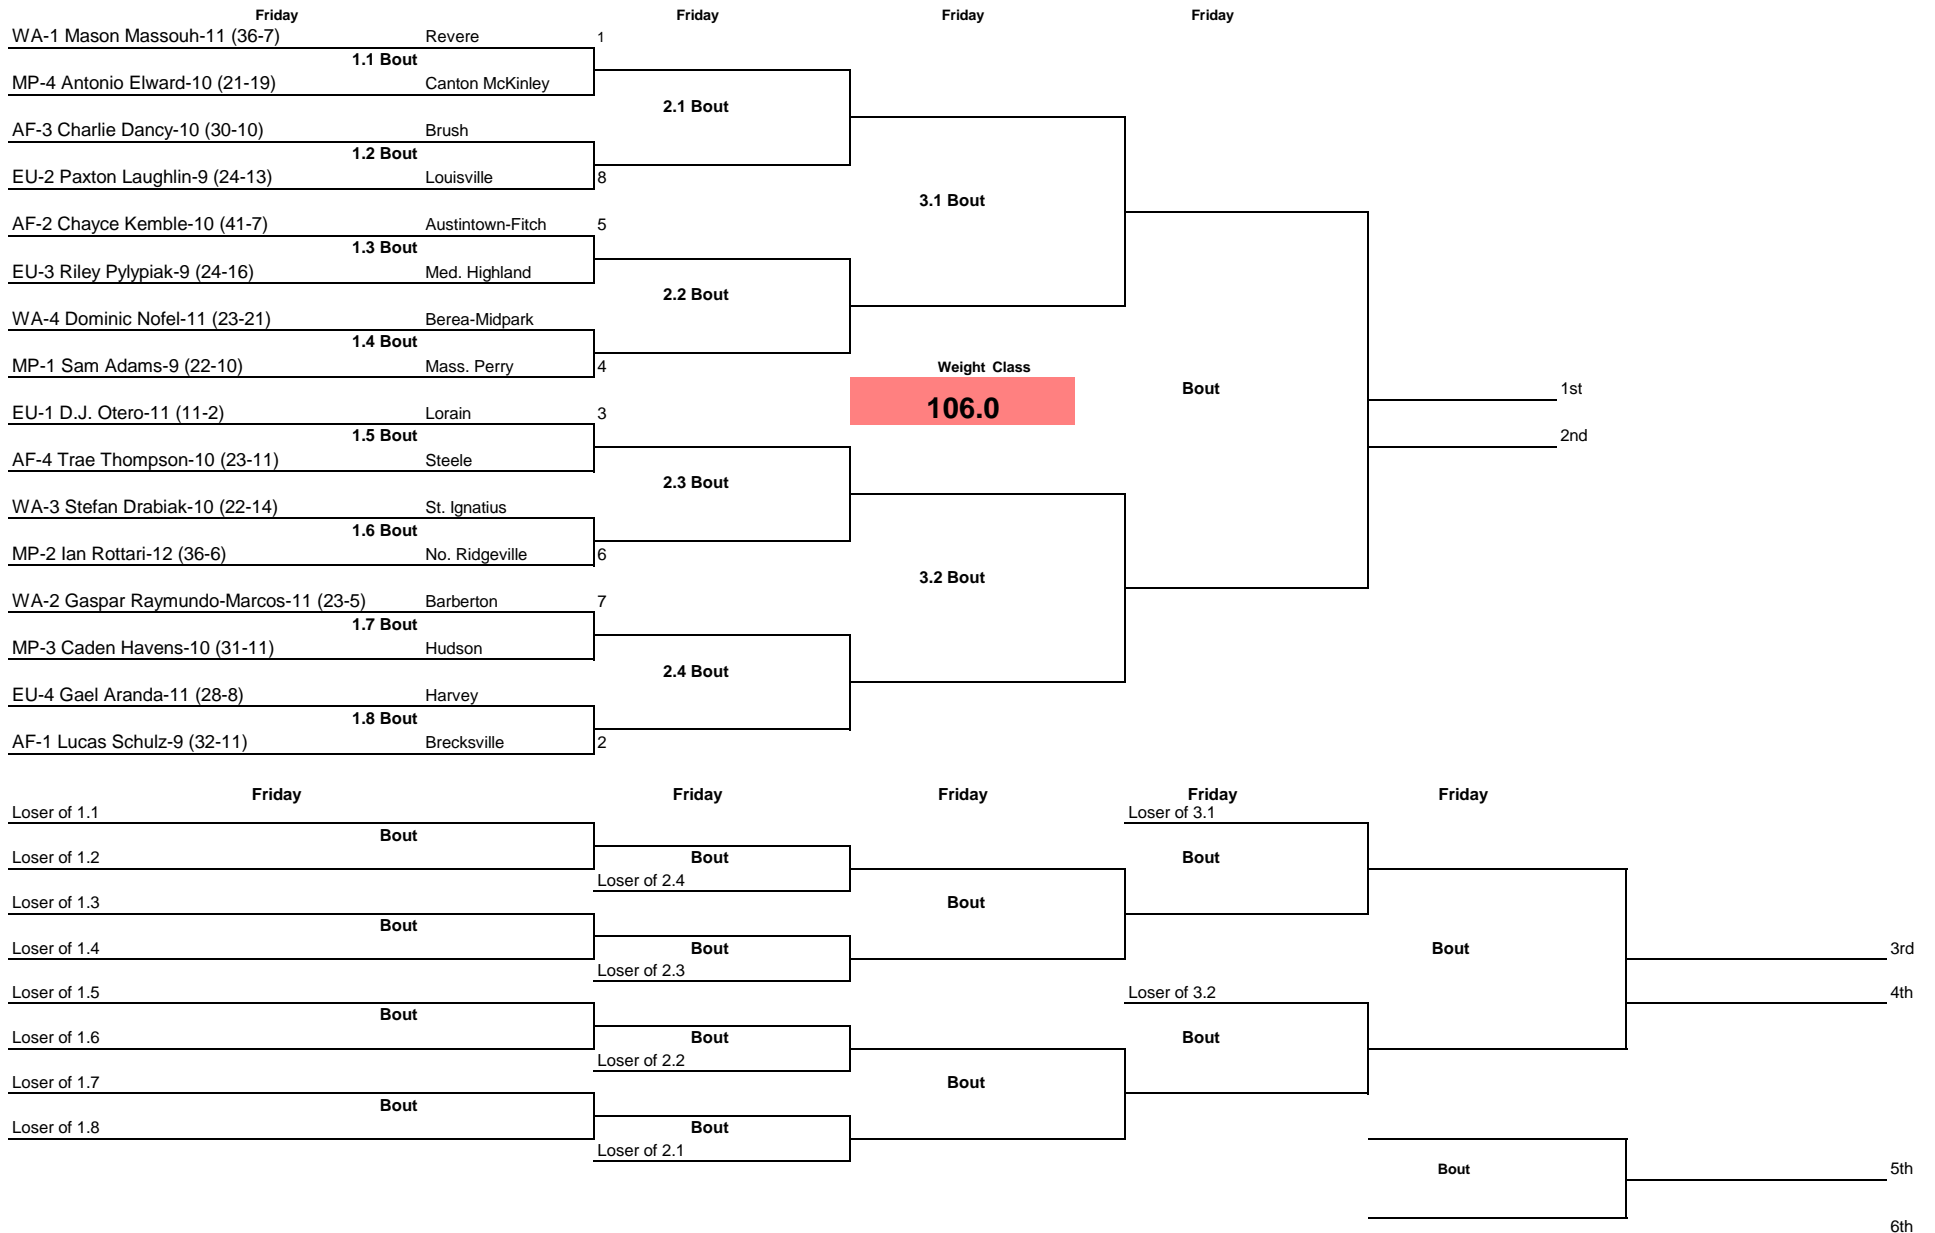

Note: All TIMES are ESTIMATES ONLY

OHSAA D1 District I at Hoover 2025

Note: All TIMES are ESTIMATES ONLY

OHSAA D1 District I at Hoover 2025

Note: All TIMES are ESTIMATES ONLY

OHSAA D1 District I at Hoover 2025