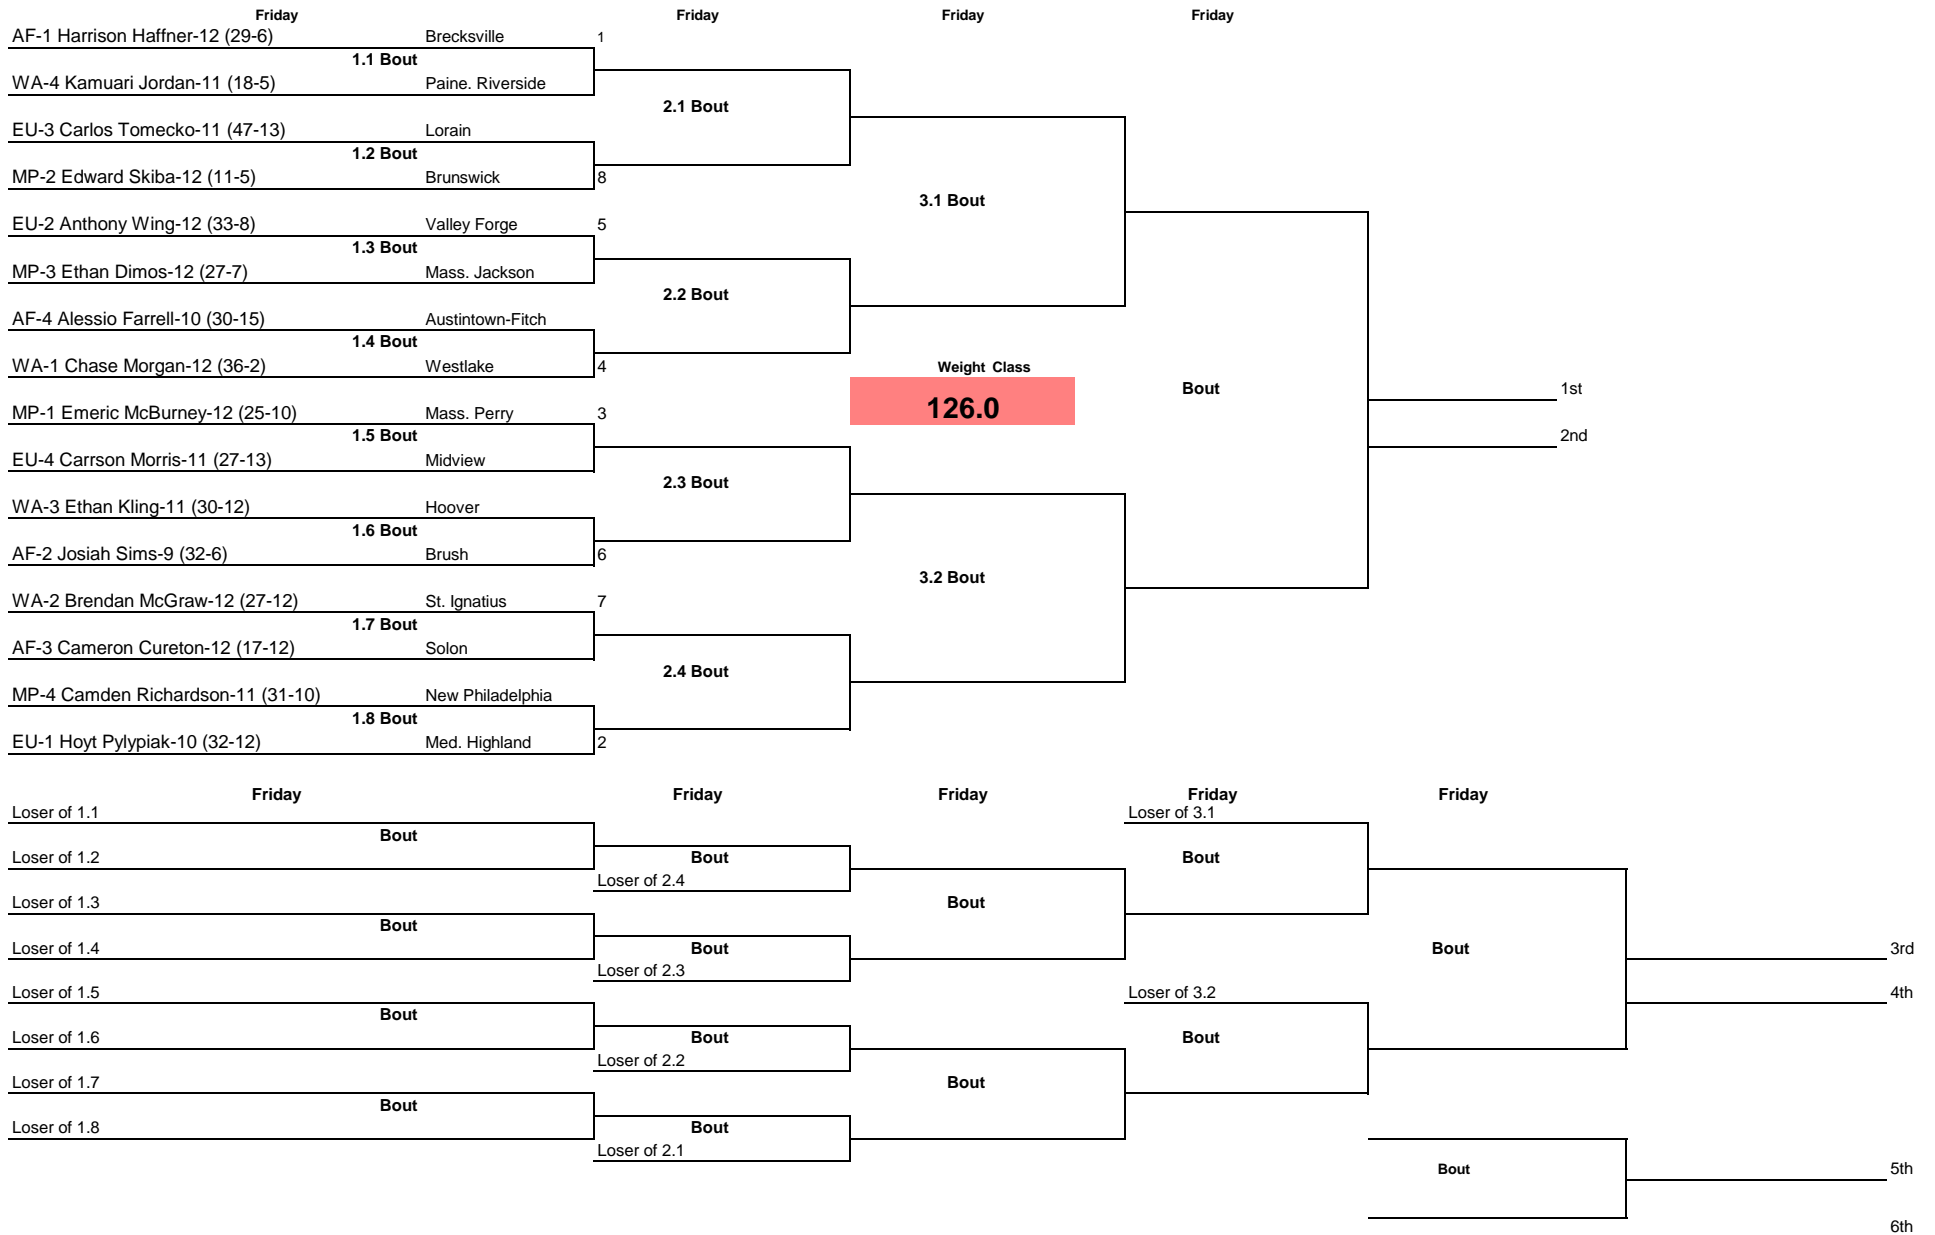

Note: All TIMES are ESTIMATES ONLY

OHSAA D1 District I at Hoover 2025