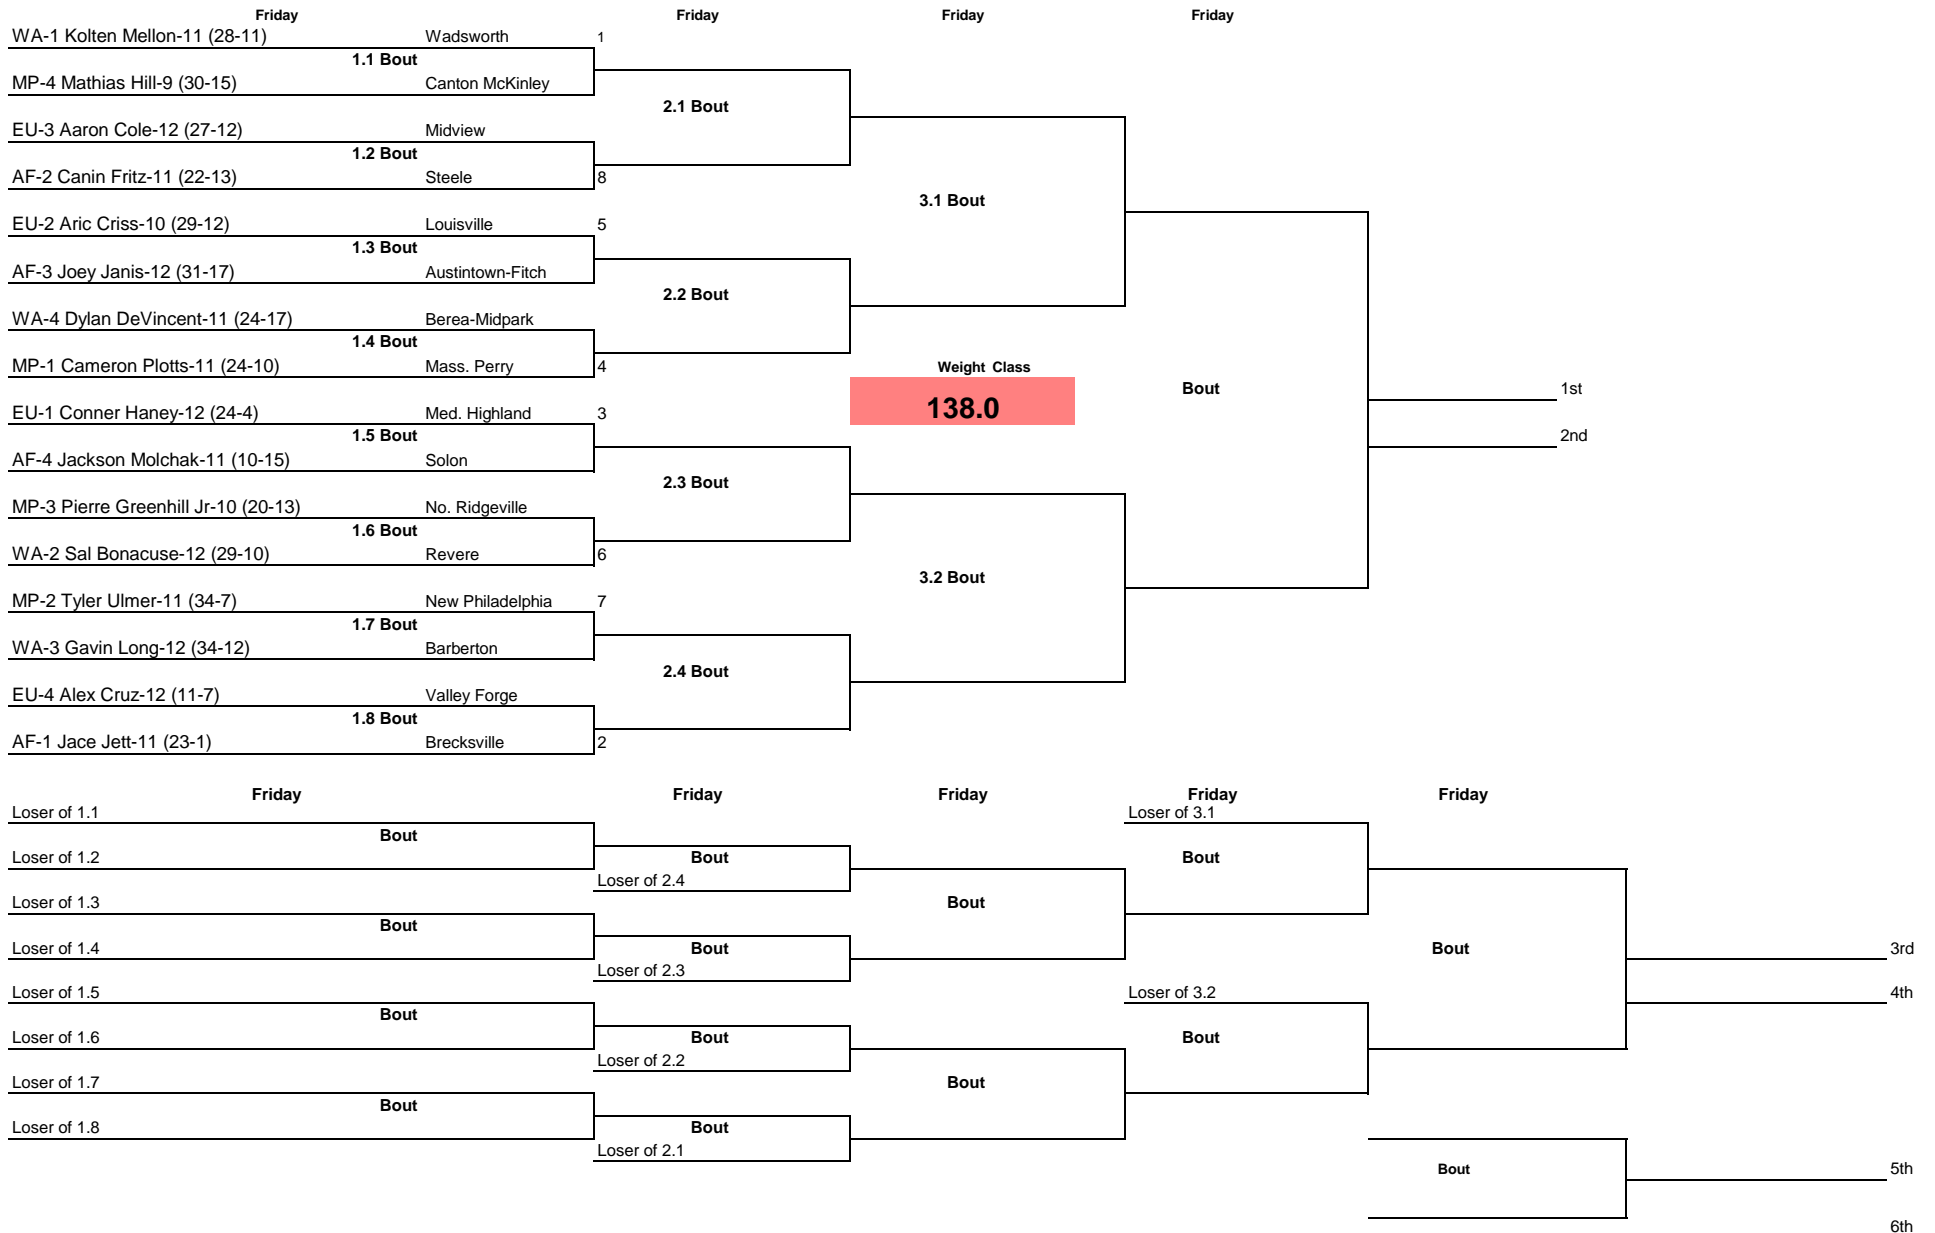

Note: All TIMES are ESTIMATES ONLY

OHSAA D1 District I at Hoover 2025

Note: All TIMES are ESTIMATES ONLY

OHSAA D1 District I at Hoover 2025

Note: All TIMES are ESTIMATES ONLY

OHSAA D1 District I at Hoover 2025