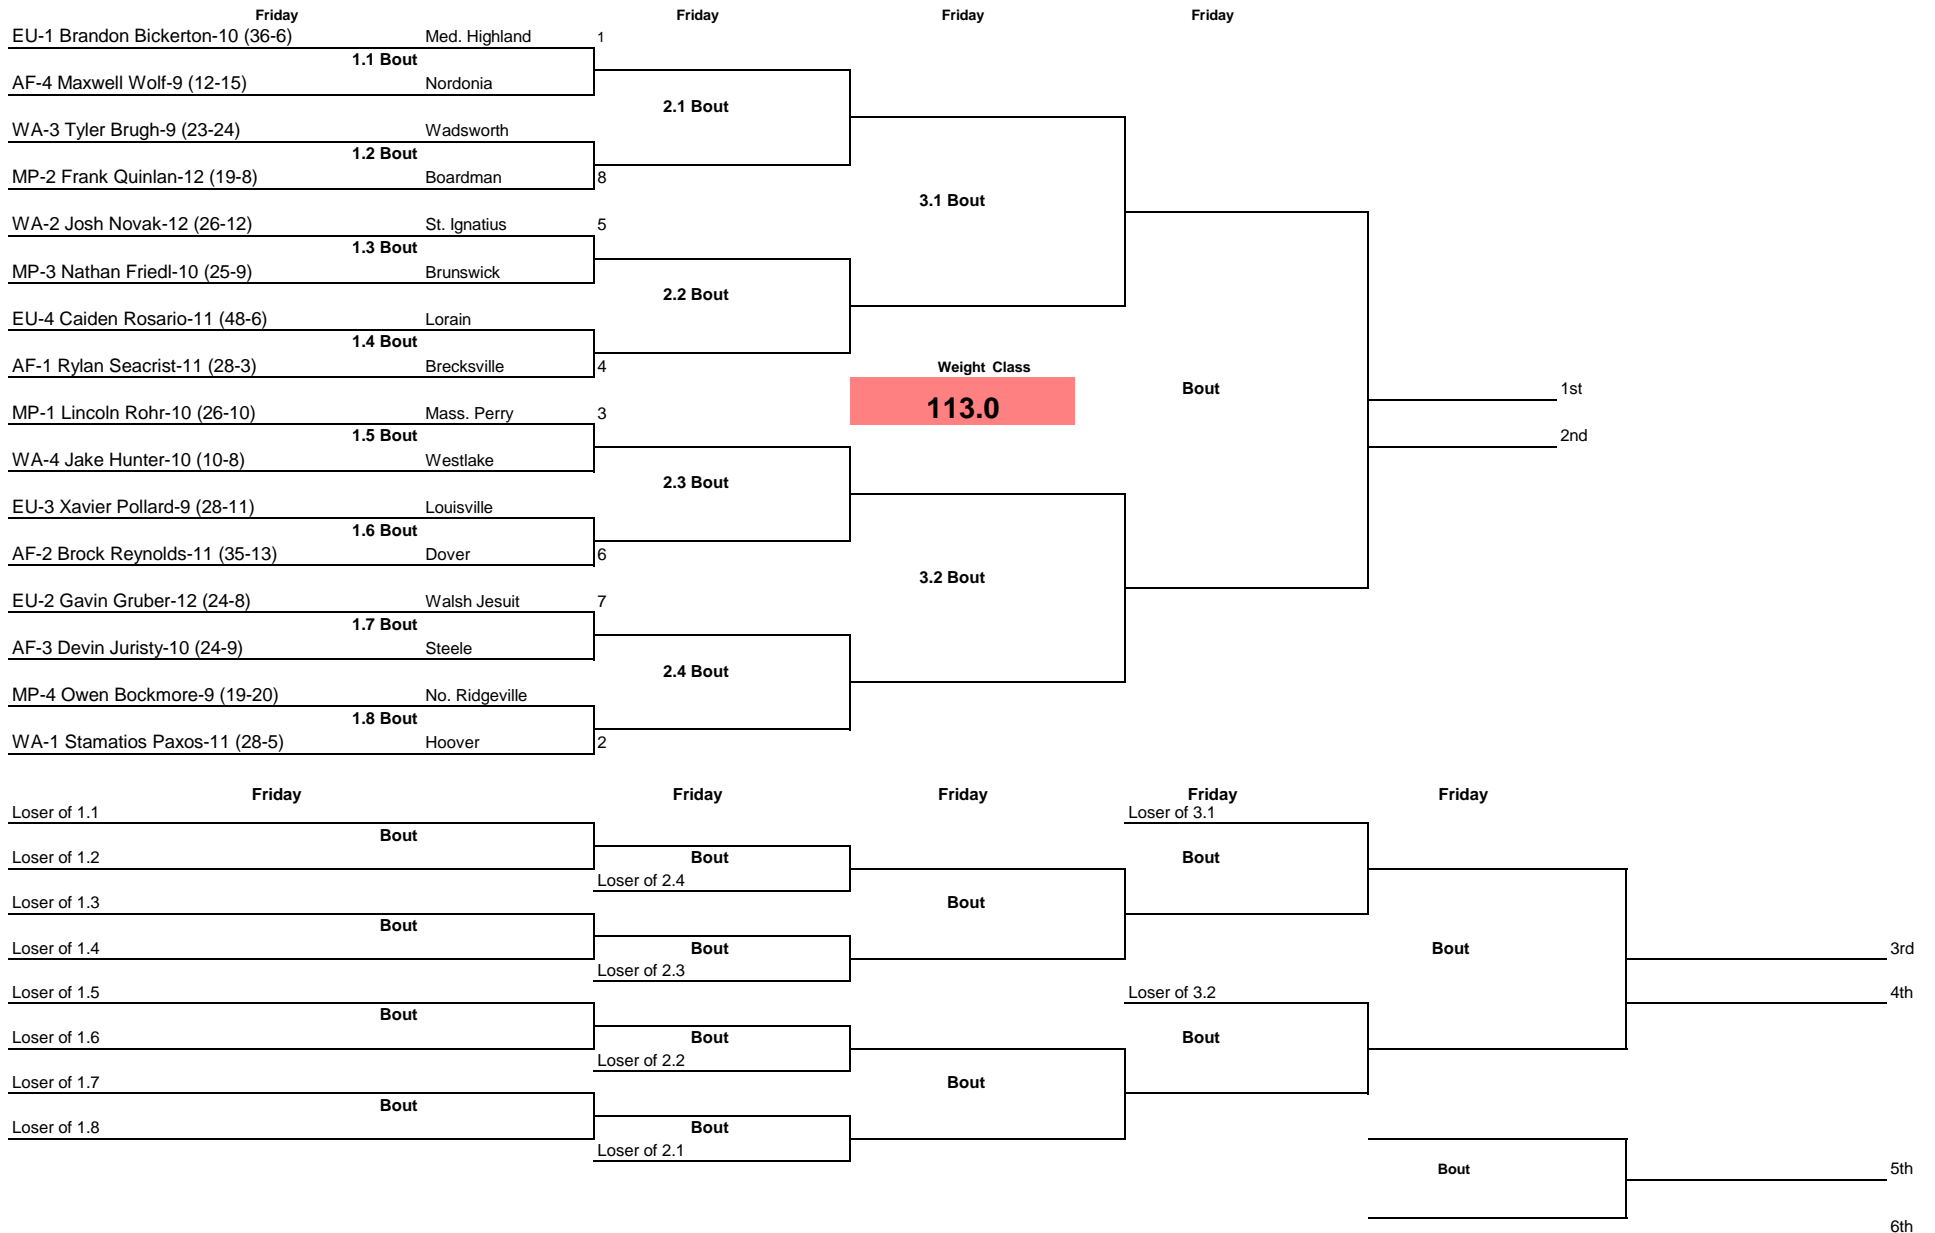

Note: All TIMES are ESTIMATES ONLY

OHSAA D1 District I at Hoover 2025

Note: All TIMES are ESTIMATES ONLY

OHSAA D1 District I at Hoover 2025

Note: All TIMES are ESTIMATES ONLY

OHSAA D1 District I at Hoover 2025