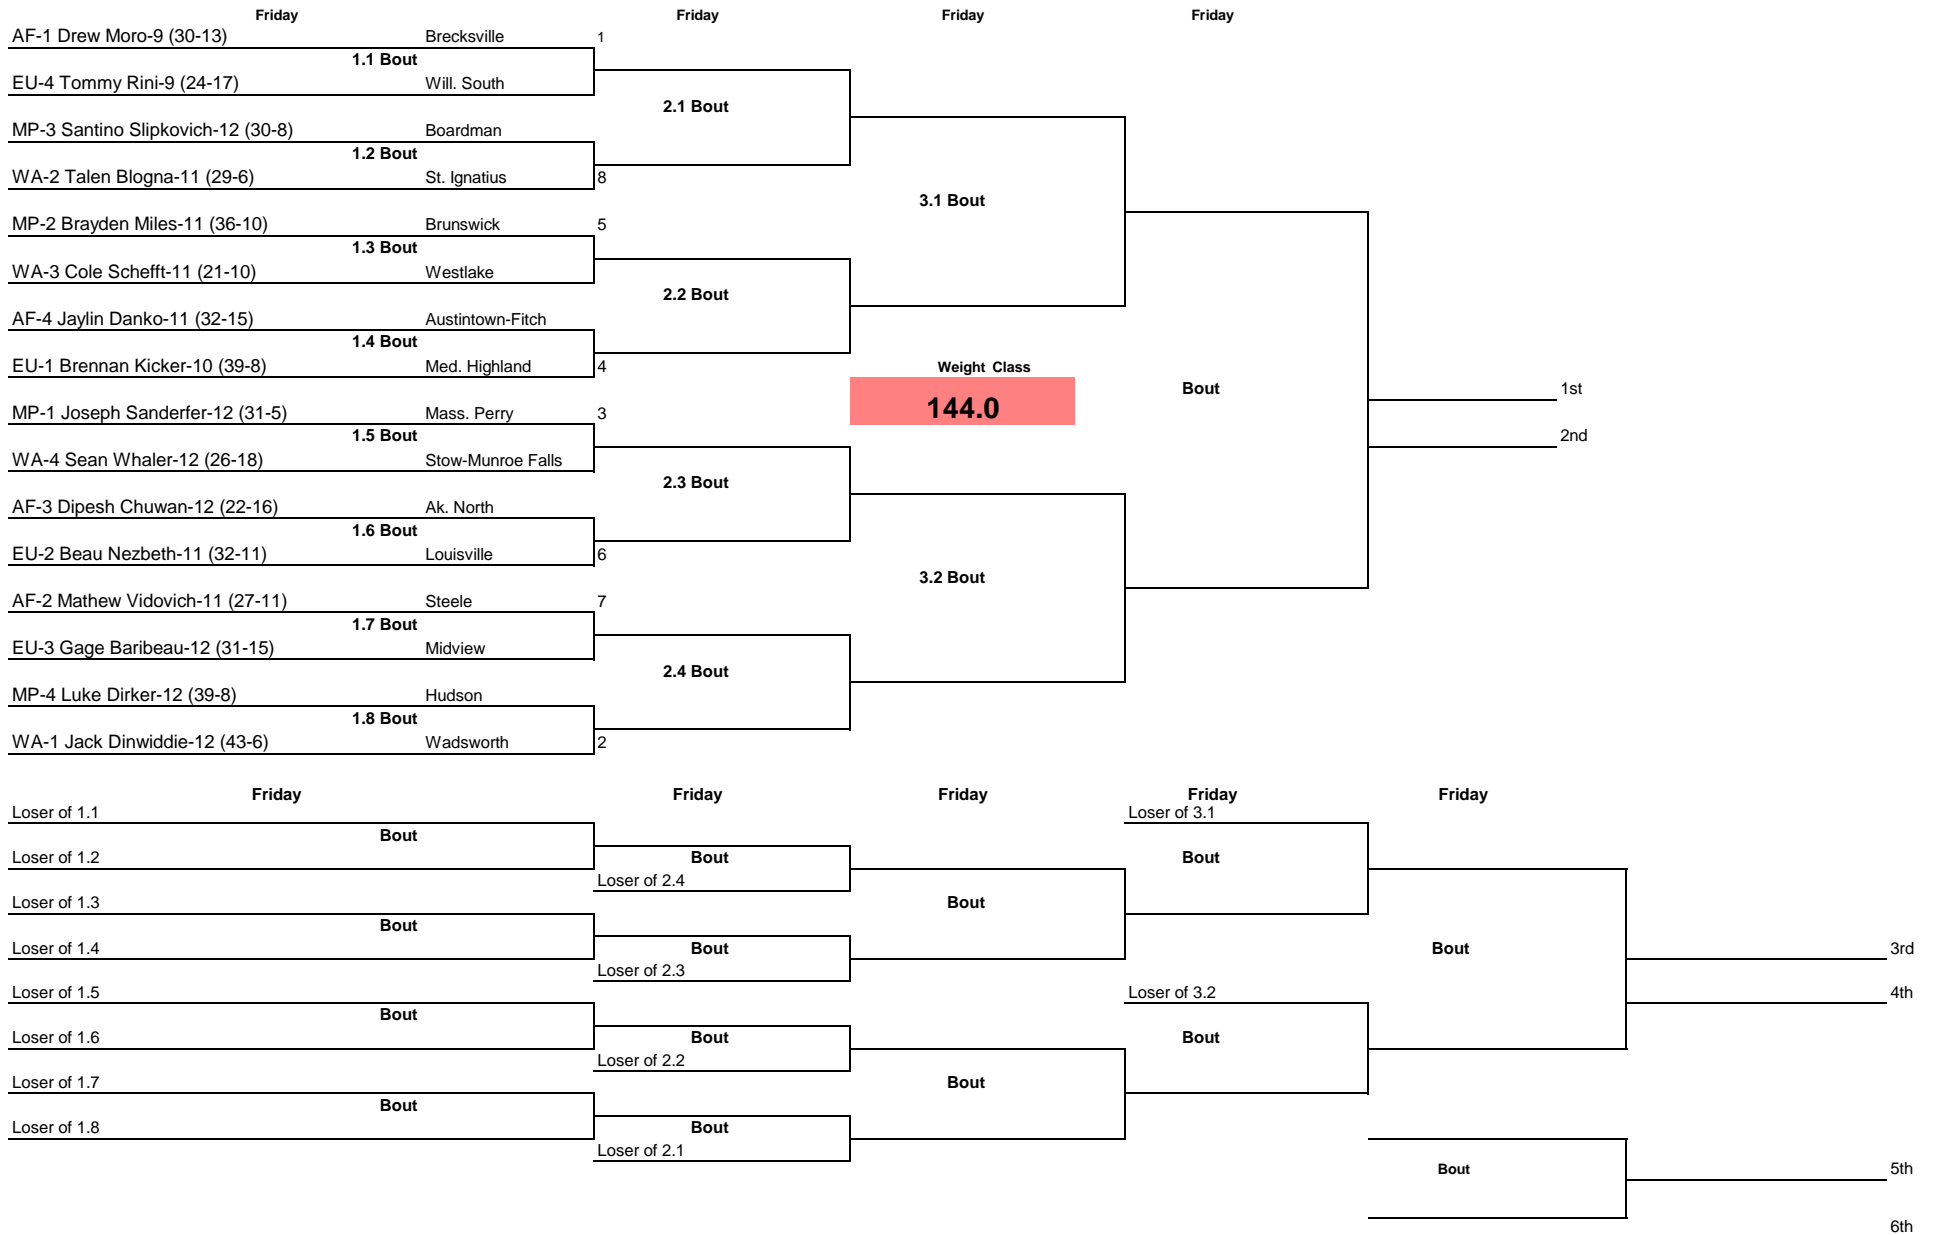

Note: All TIMES are ESTIMATES ONLY

OHSAA D1 District I at Hoover 2025