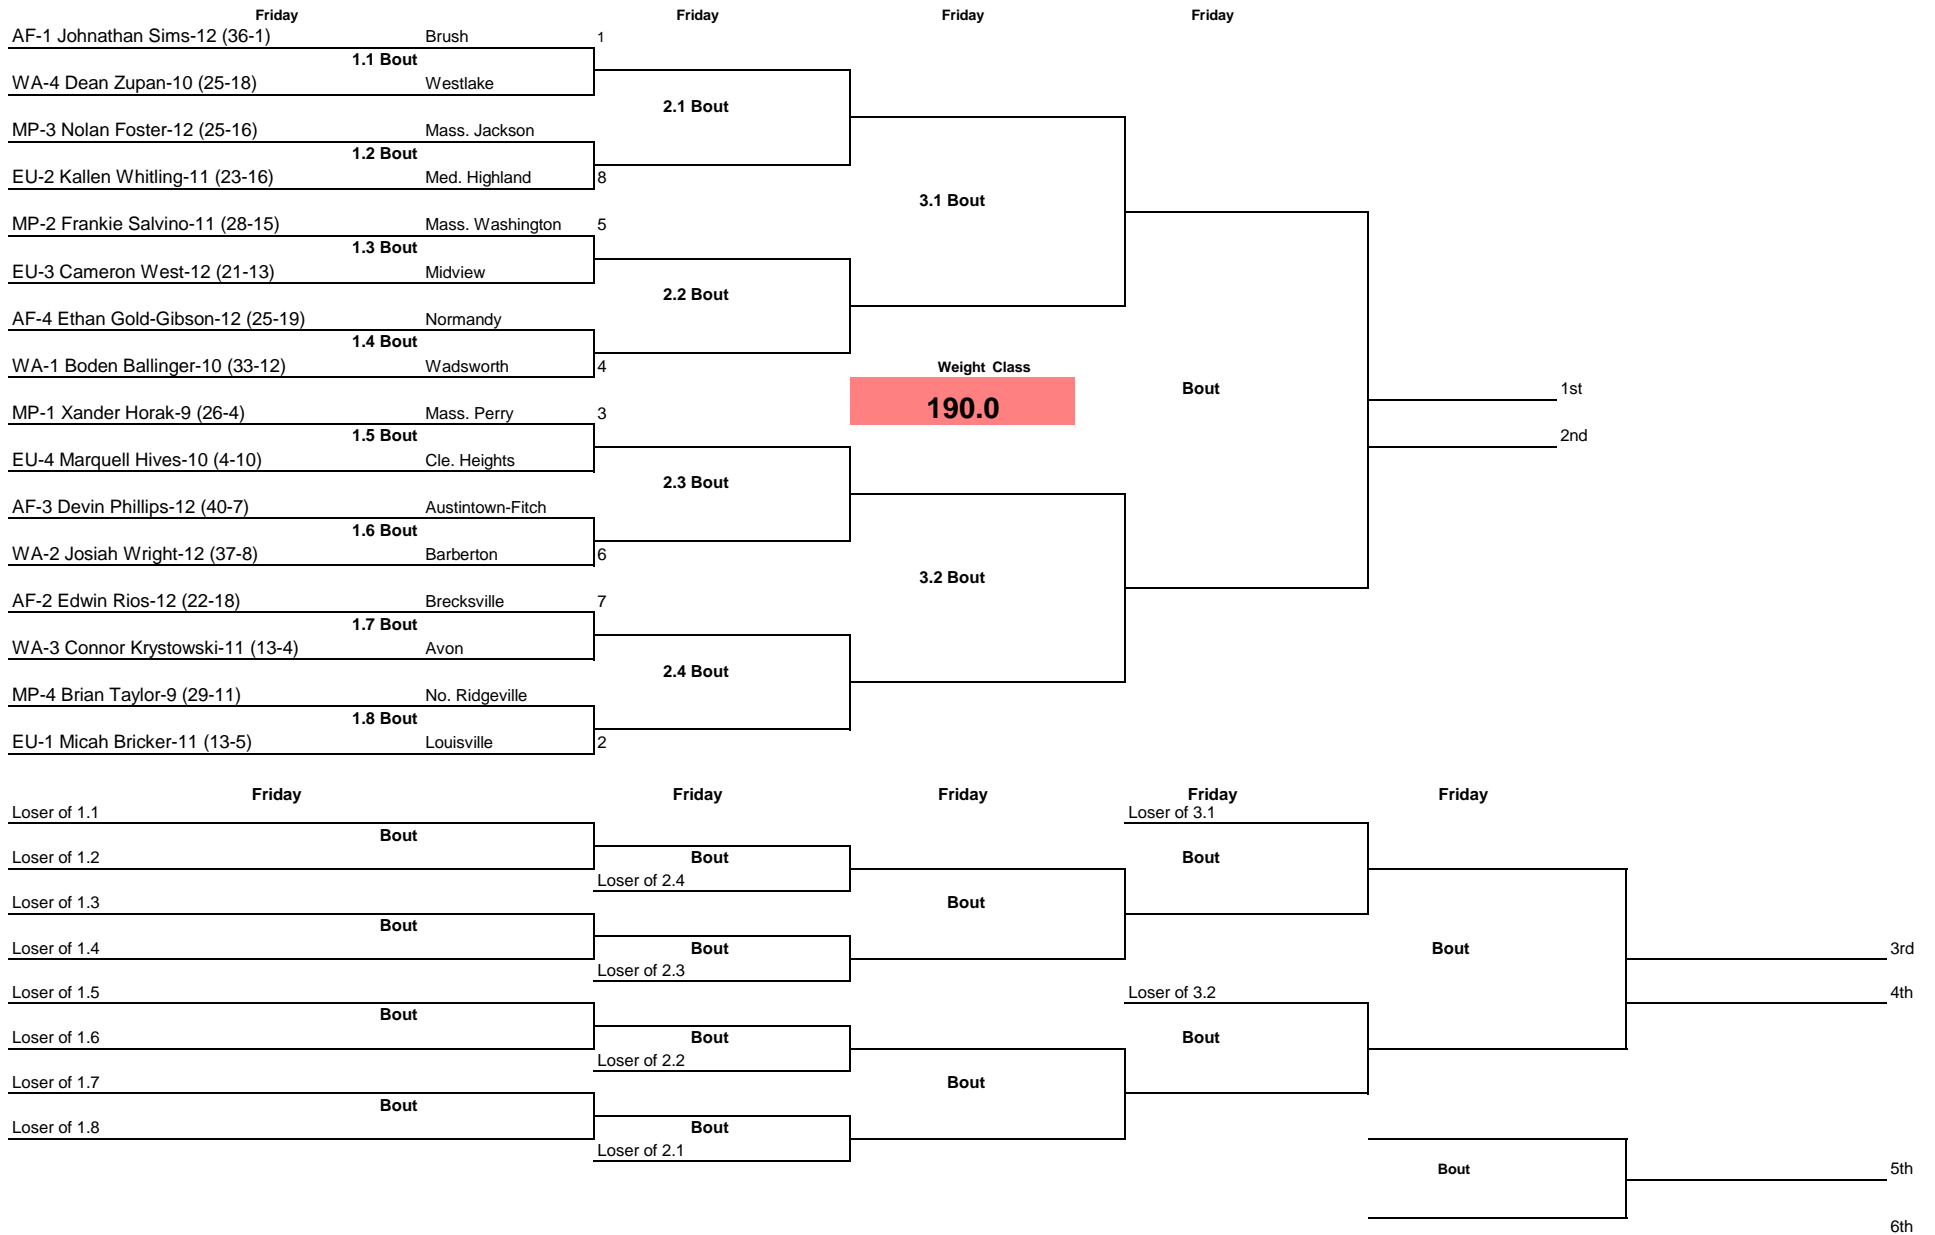

Note: All TIMES are ESTIMATES ONLY

OHSAA D1 District I at Hoover 2025

Note: All TIMES are ESTIMATES ONLY

OHSAA D1 District I at Hoover 2025

Note: All TIMES are ESTIMATES ONLY

OHSAA D1 District I at Hoover 2025