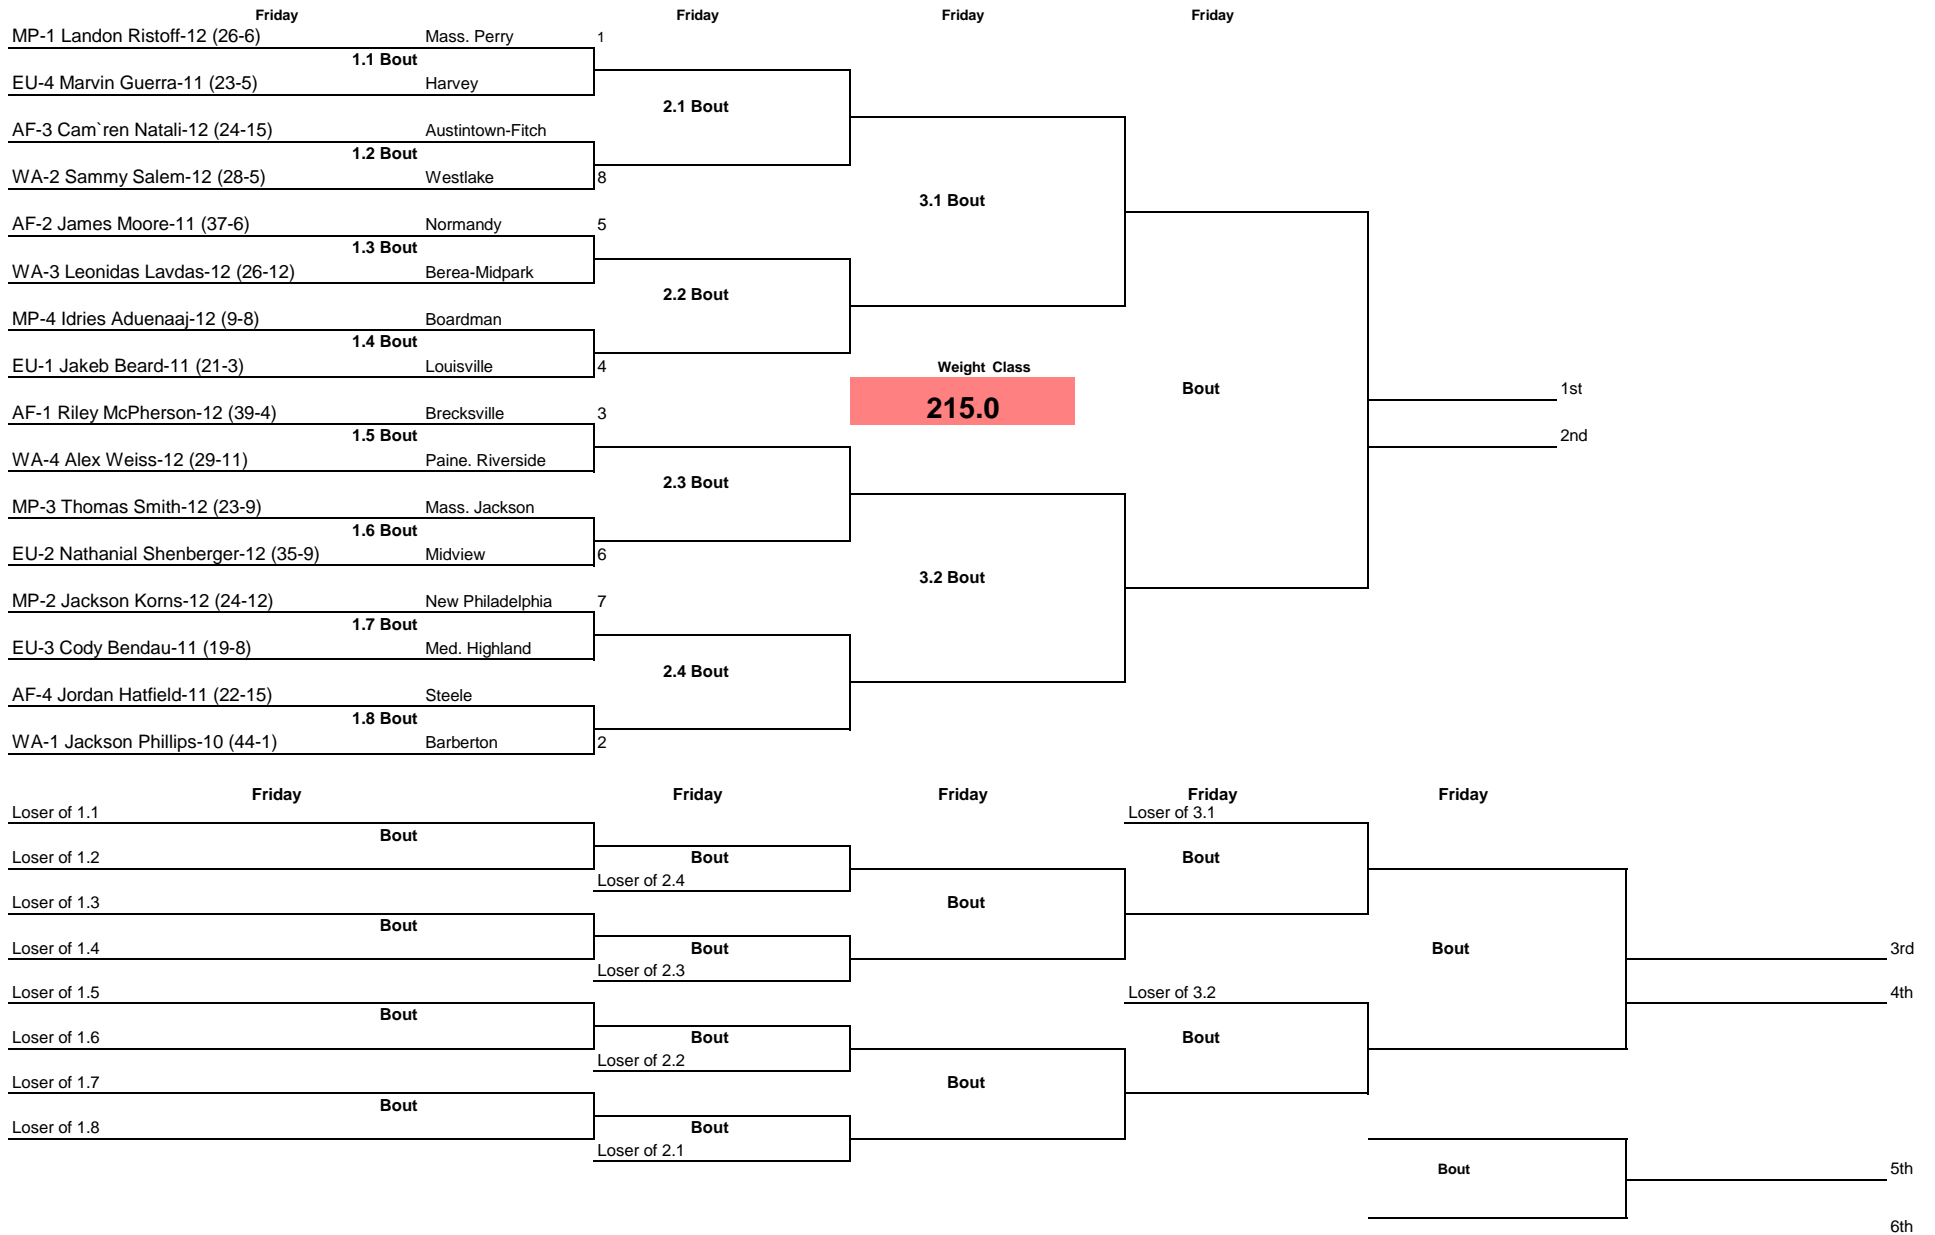

Note: All TIMES are ESTIMATES ONLY

OHSAA D1 District I at Hoover 2025