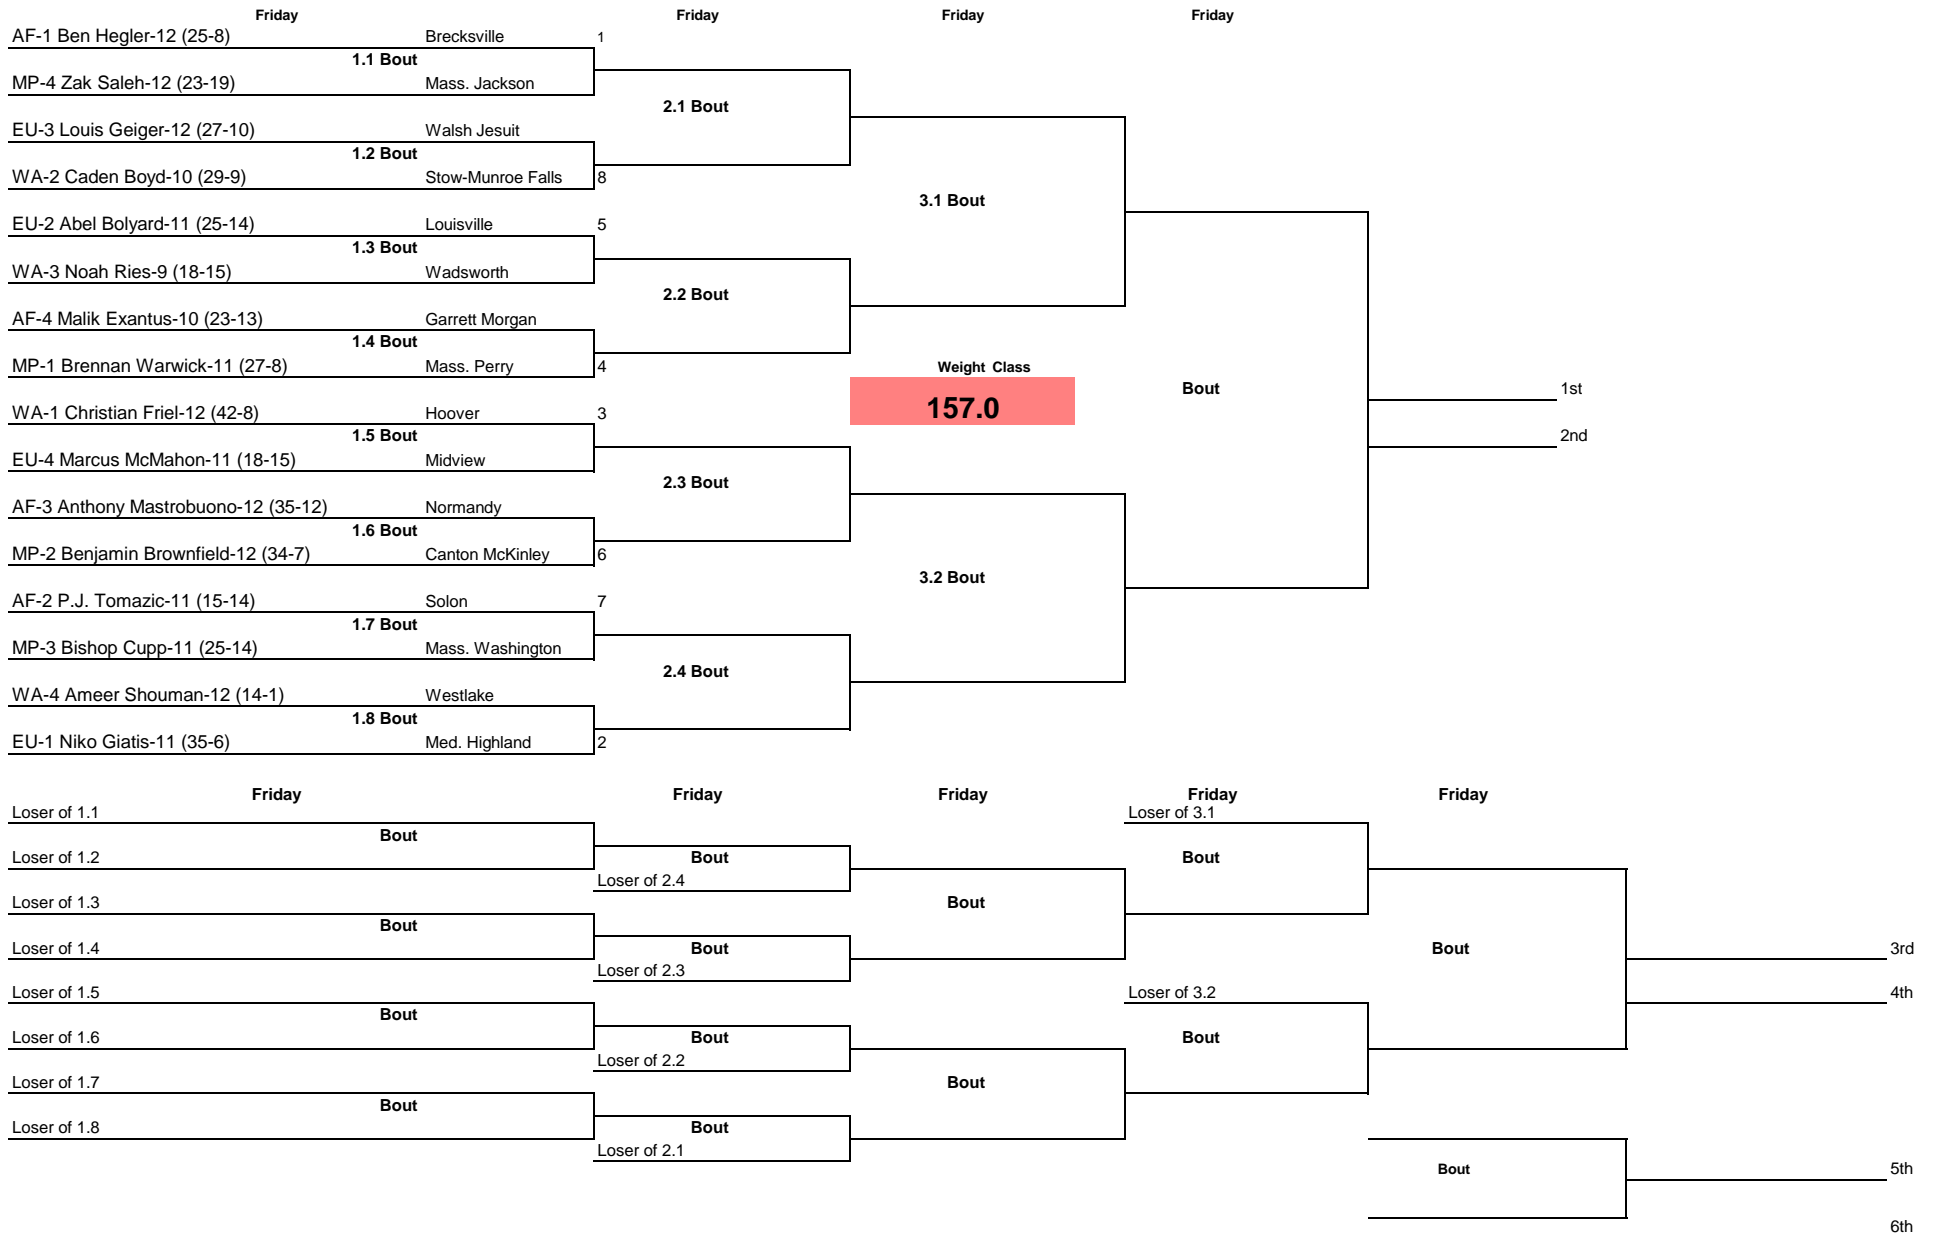

Note: All TIMES are ESTIMATES ONLY

OHSAA D1 District I at Hoover 2025

Note: All TIMES are ESTIMATES ONLY

OHSAA D1 District I at Hoover 2025

Note: All TIMES are ESTIMATES ONLY

OHSAA D1 District I at Hoover 2025