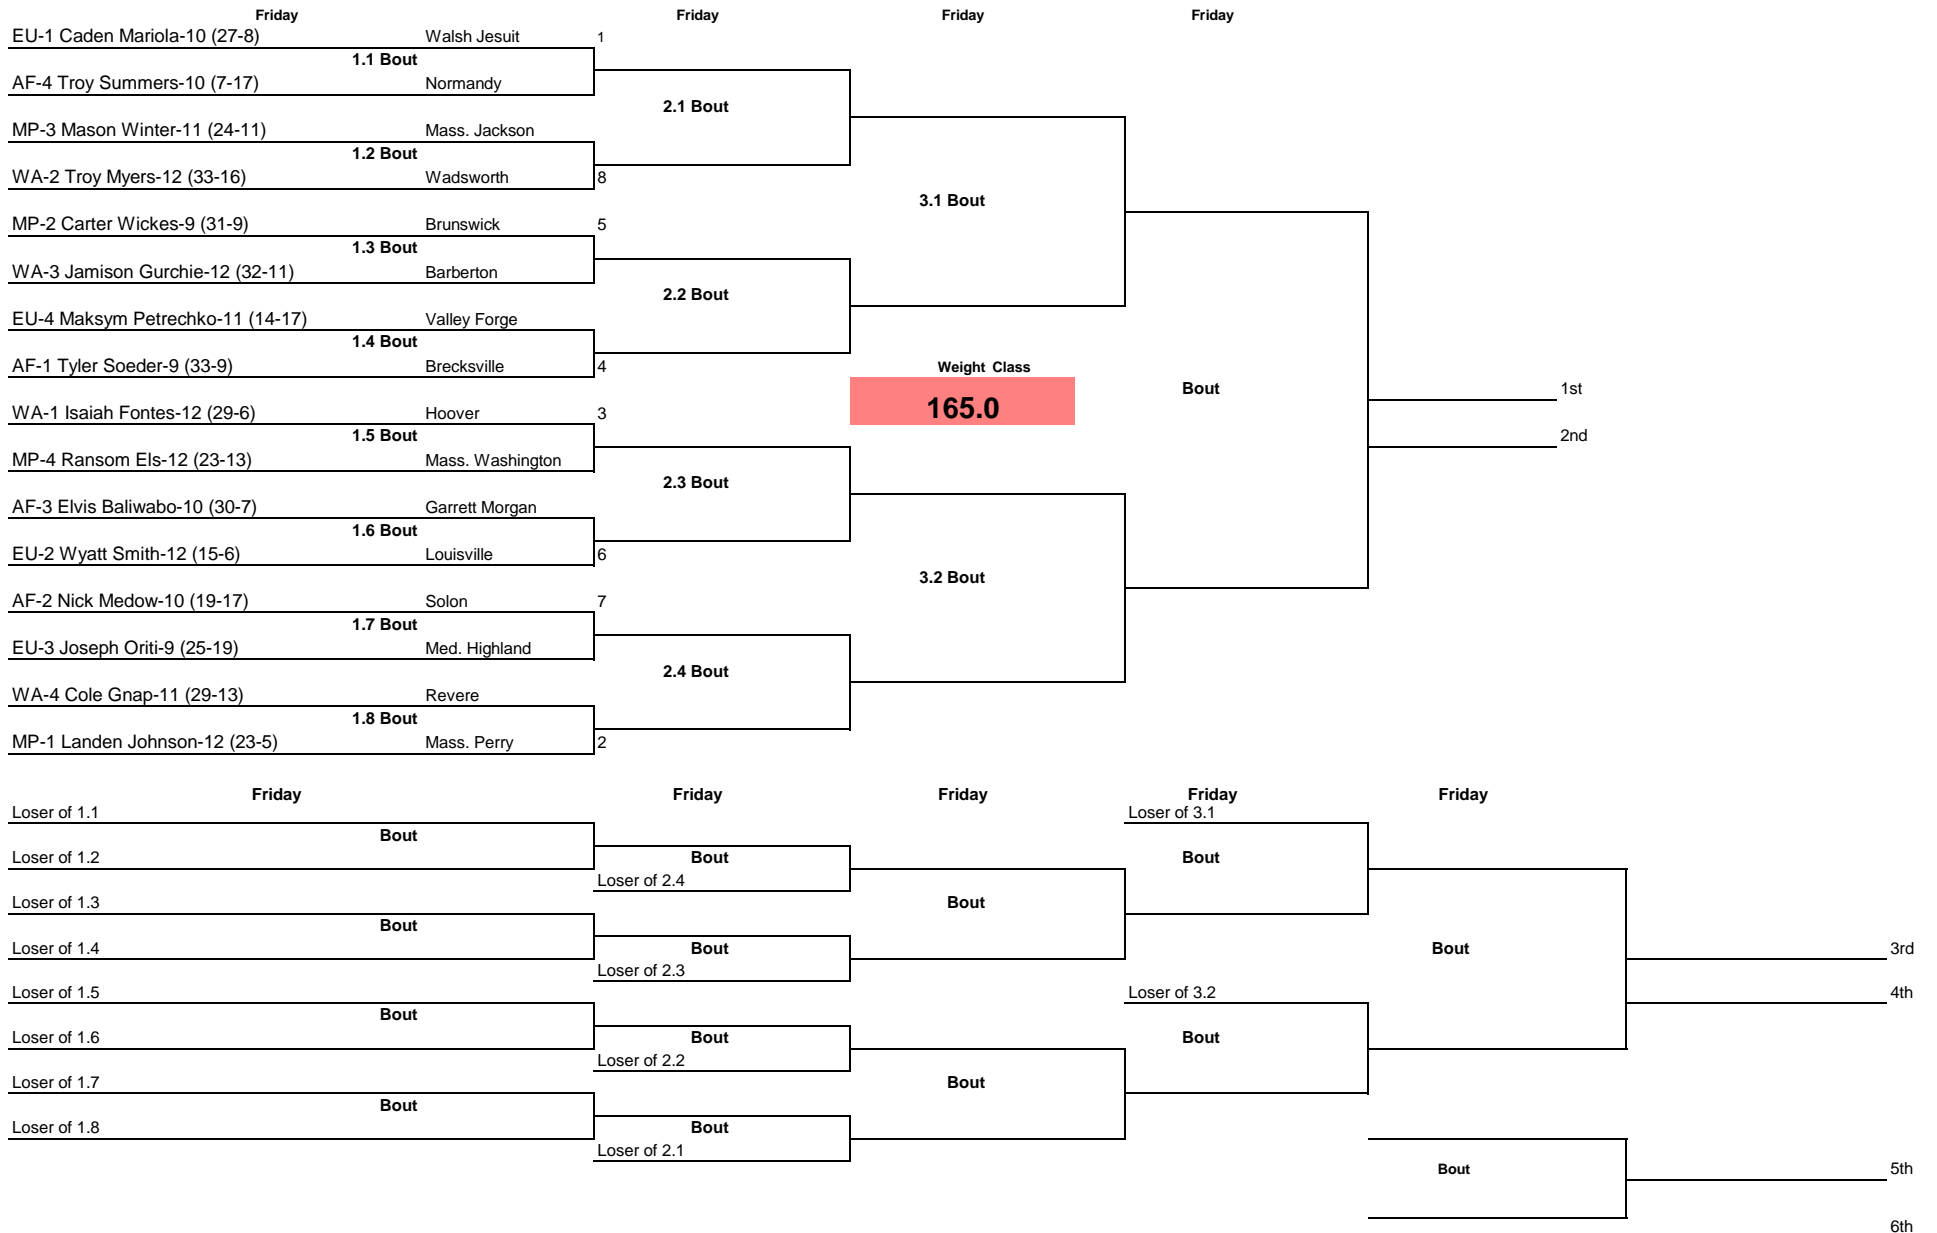

Note: All TIMES are ESTIMATES ONLY

OHSAA D1 District I at Hoover 2025