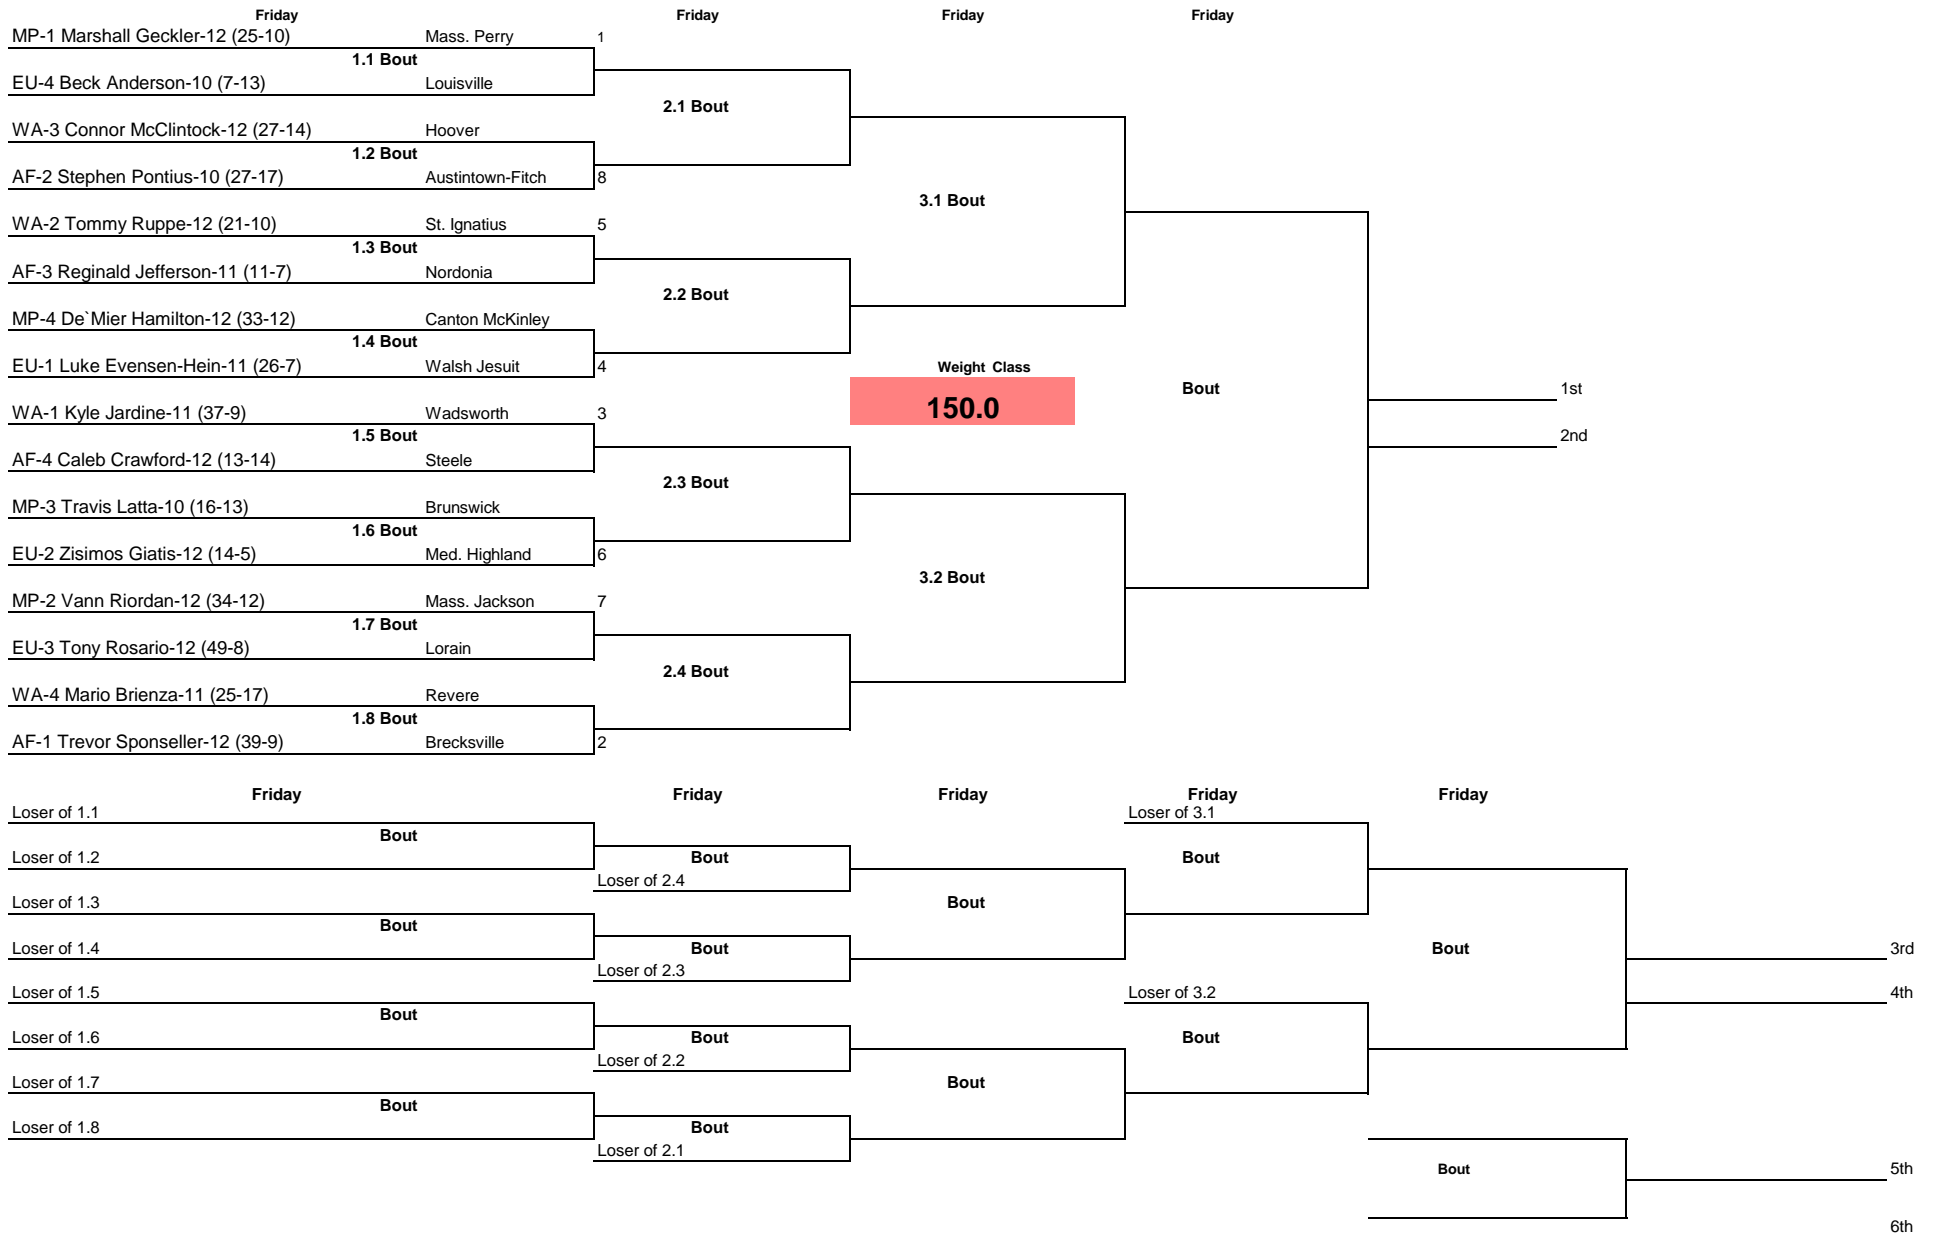

Note: All TIMES are ESTIMATES ONLY

OHSAA D1 District I at Hoover 2025