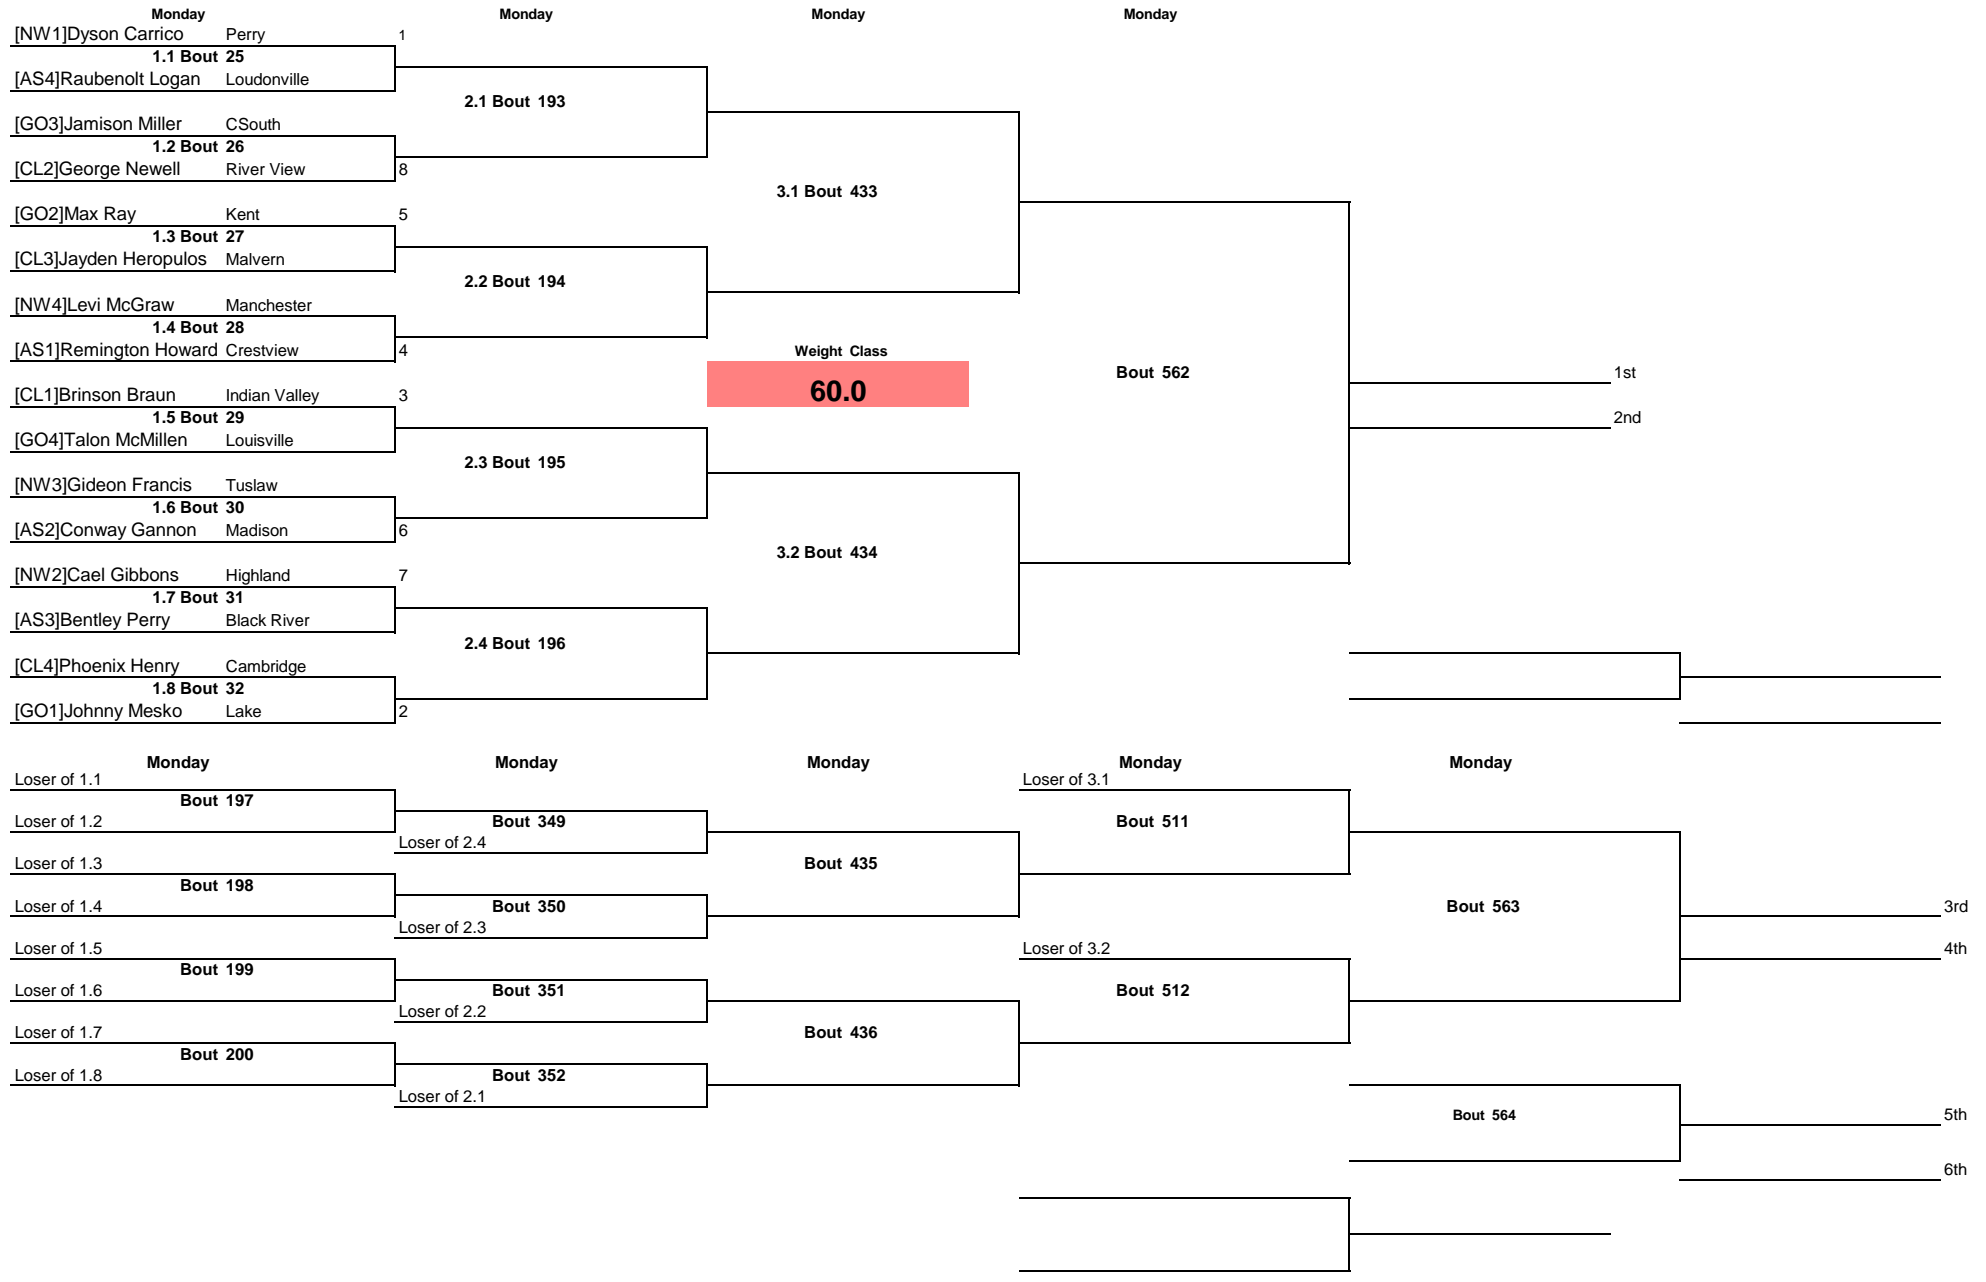

Note: All TIMES are ESTIMATES ONLY

GlenOak OYWA District 2023

Note: All TIMES are ESTIMATES ONLY

GlenOak OYWA District 2023

Note: All TIMES are ESTIMATES ONLY

GlenOak OYWA District 2023

Note: All TIMES are ESTIMATES ONLY

GlenOak OYWA District 2023

Note: All TIMES are ESTIMATES ONLY

GlenOak OYWA District 2023

Note: All TIMES are ESTIMATES ONLY

GlenOak OYWA District 2023

Note: All TIMES are ESTIMATES ONLY

GlenOak OYWA District 2023