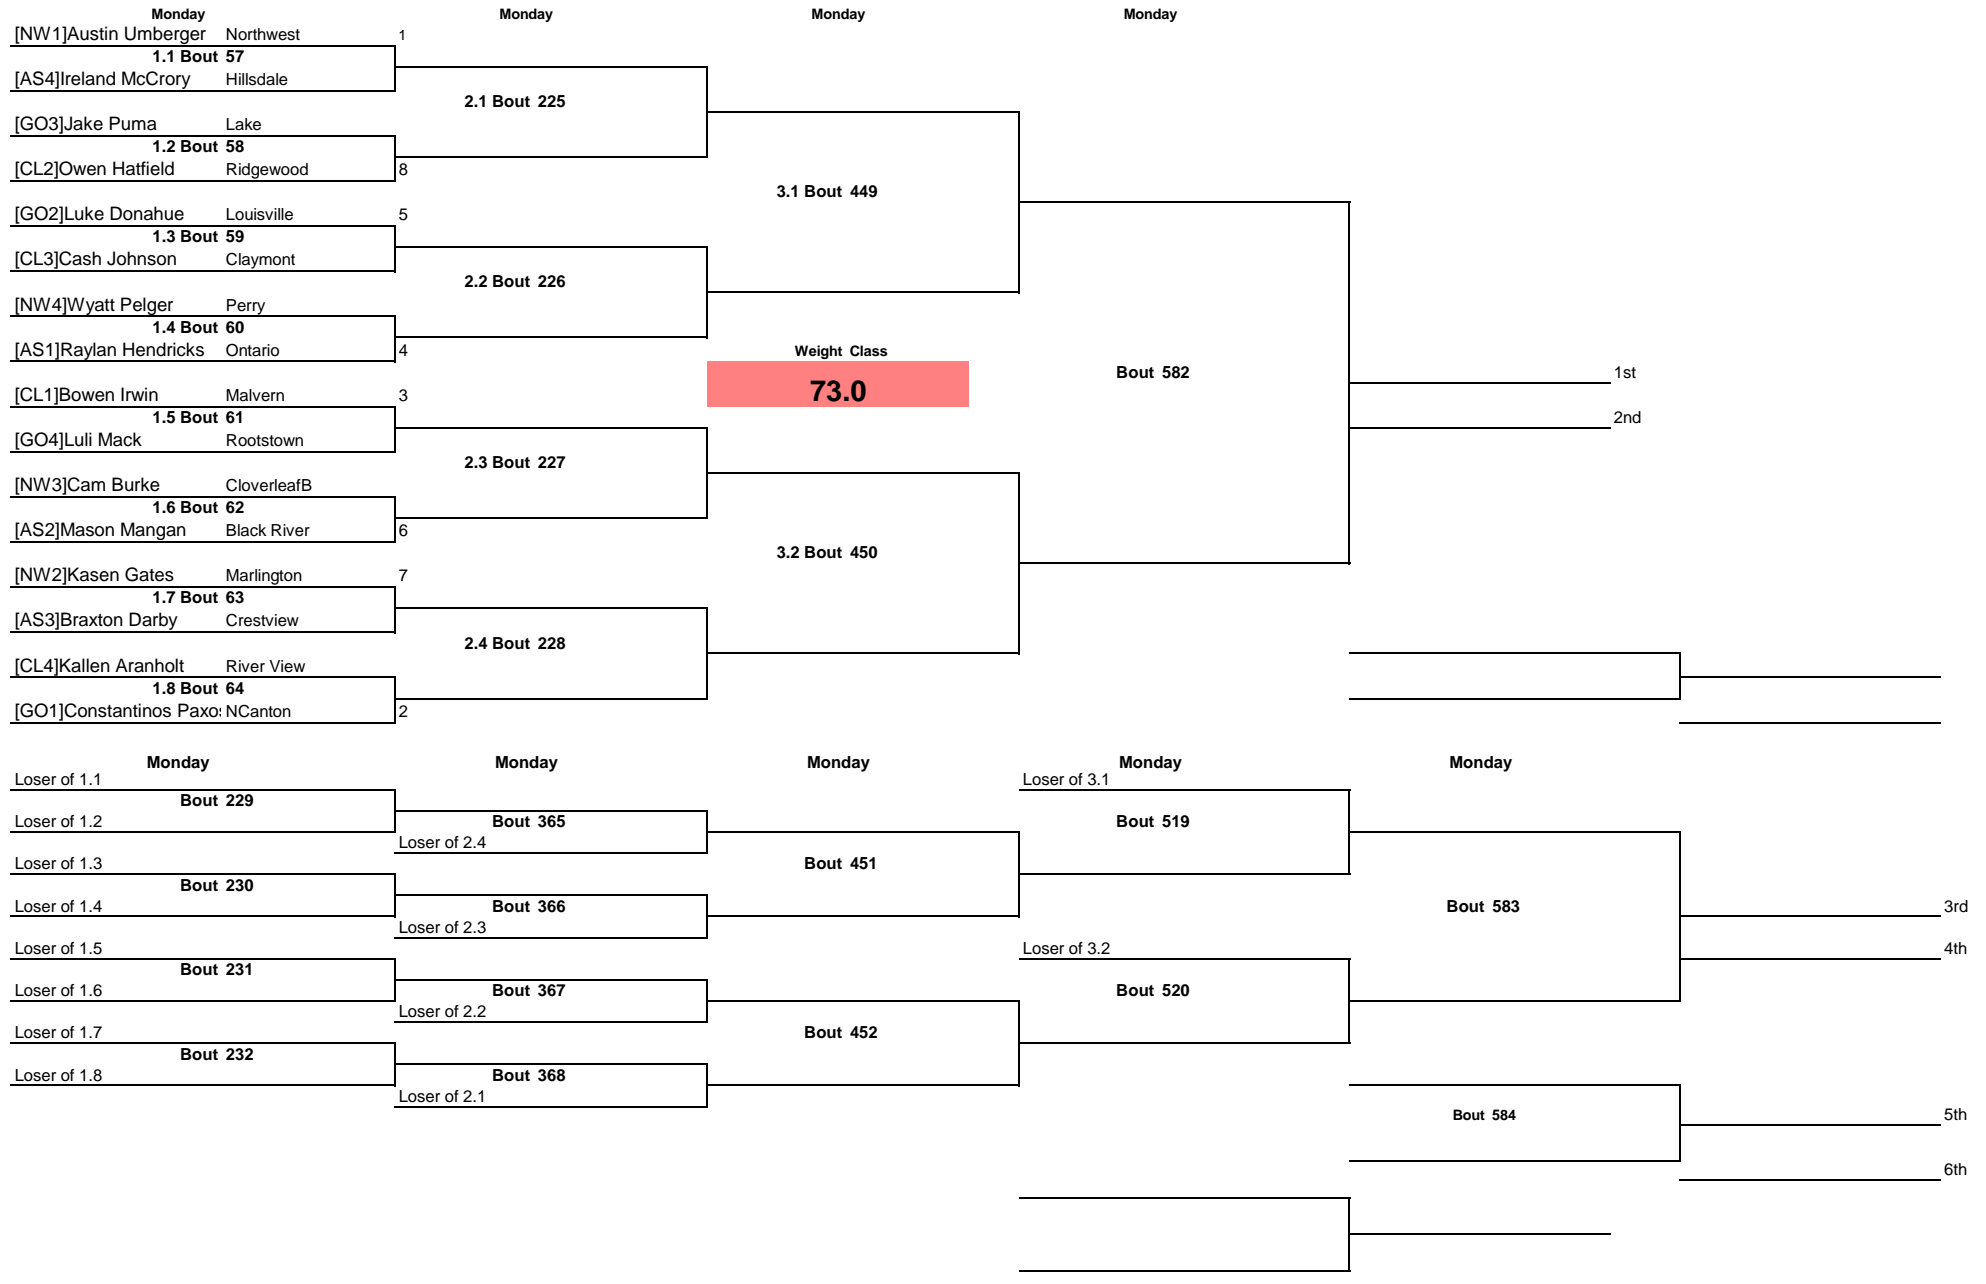

Note: All TIMES are ESTIMATES ONLY

GlenOak OYWA District 2023

Note: All TIMES are ESTIMATES ONLY

GlenOak OYWA District 2023

Note: All TIMES are ESTIMATES ONLY

GlenOak OYWA District 2023

Note: All TIMES are ESTIMATES ONLY

GlenOak OYWA District 2023

Note: All TIMES are ESTIMATES ONLY

GlenOak OYWA District 2023

Note: All TIMES are ESTIMATES ONLY

GlenOak OYWA District 2023

Note: All TIMES are ESTIMATES ONLY

GlenOak OYWA District 2023