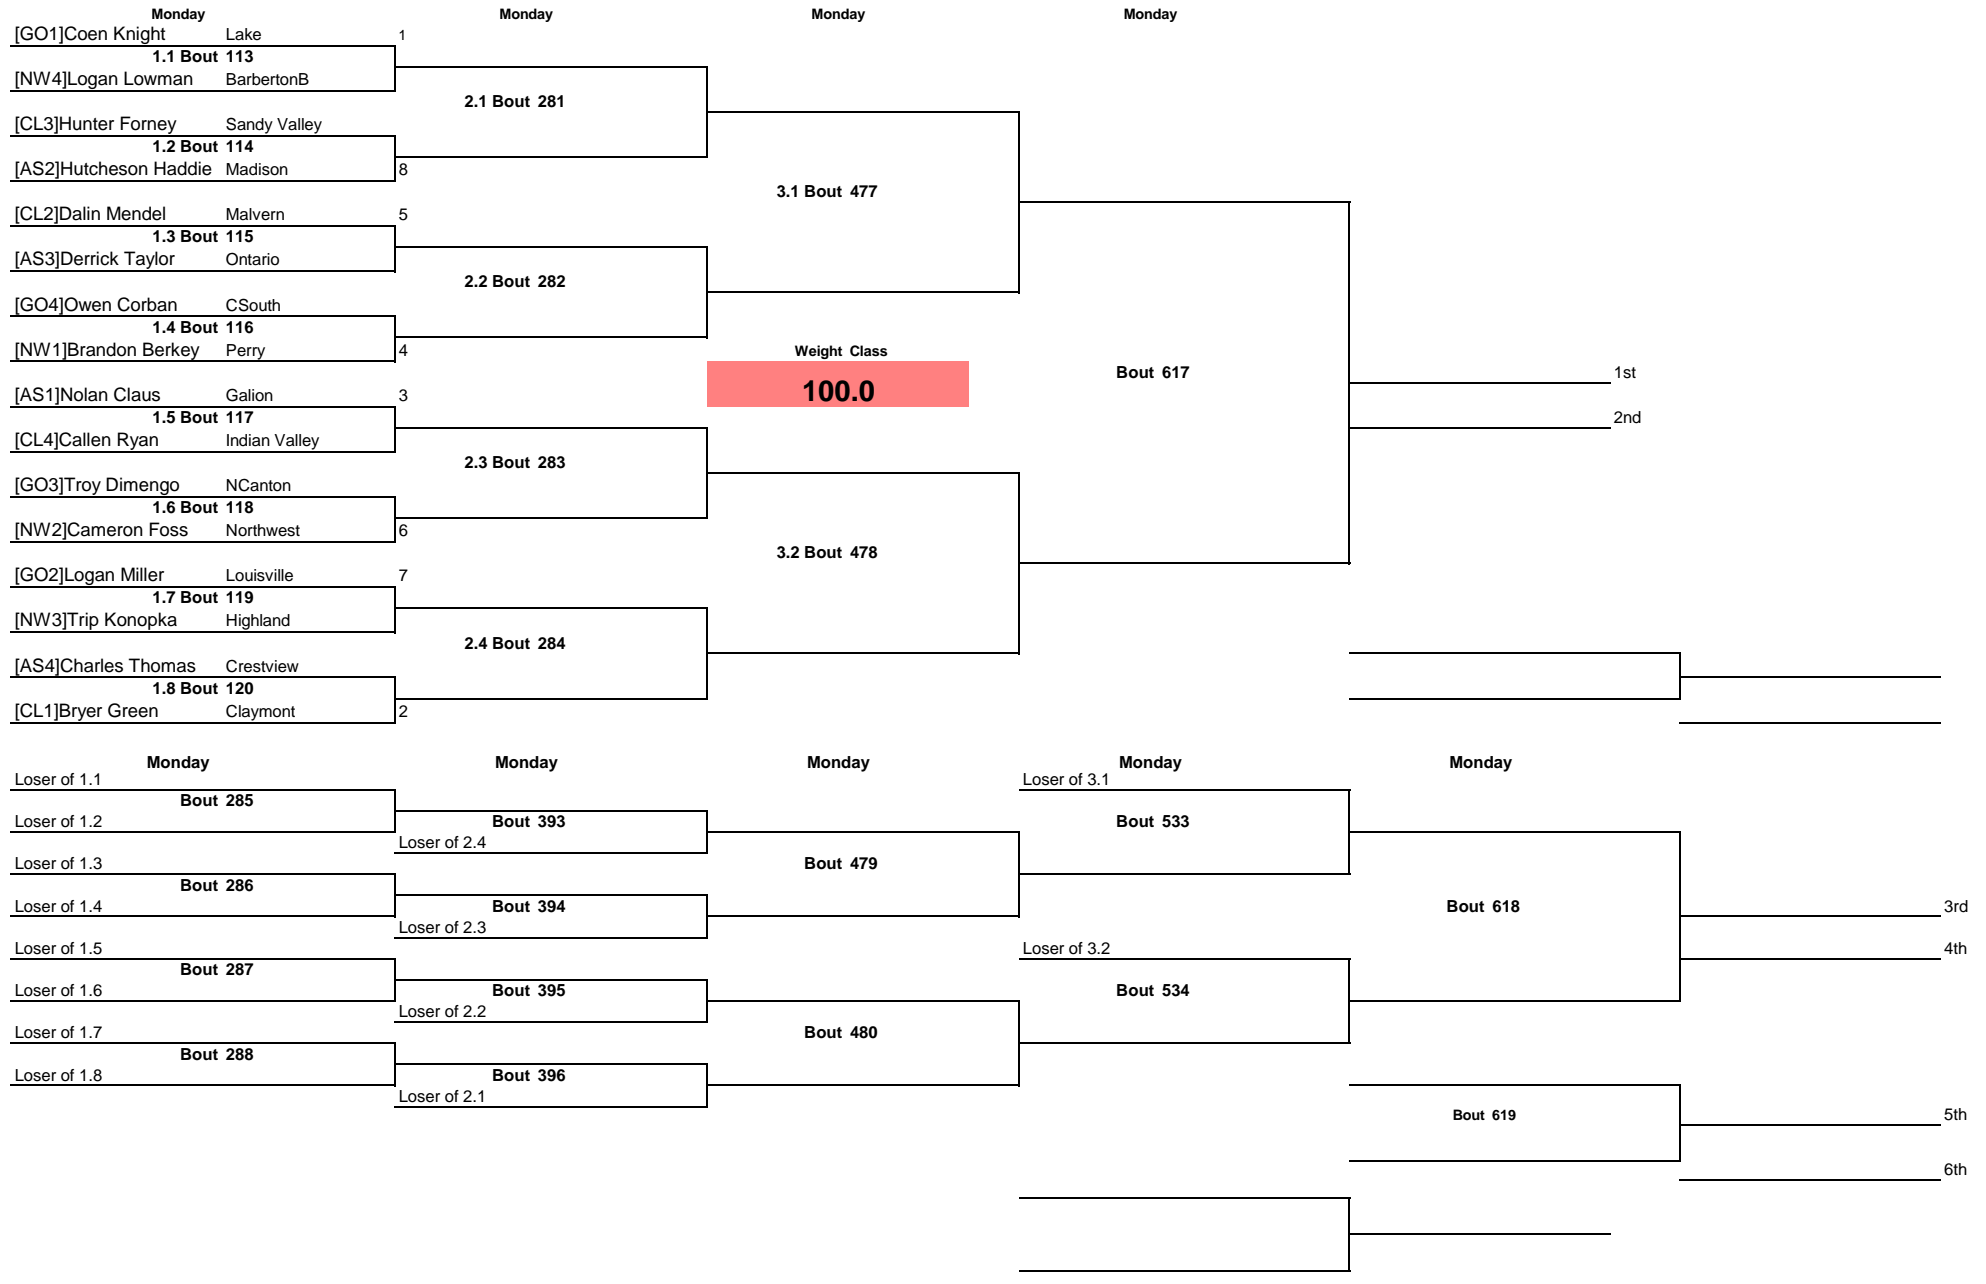

Note: All TIMES are ESTIMATES ONLY

GlenOak OYWA District 2023