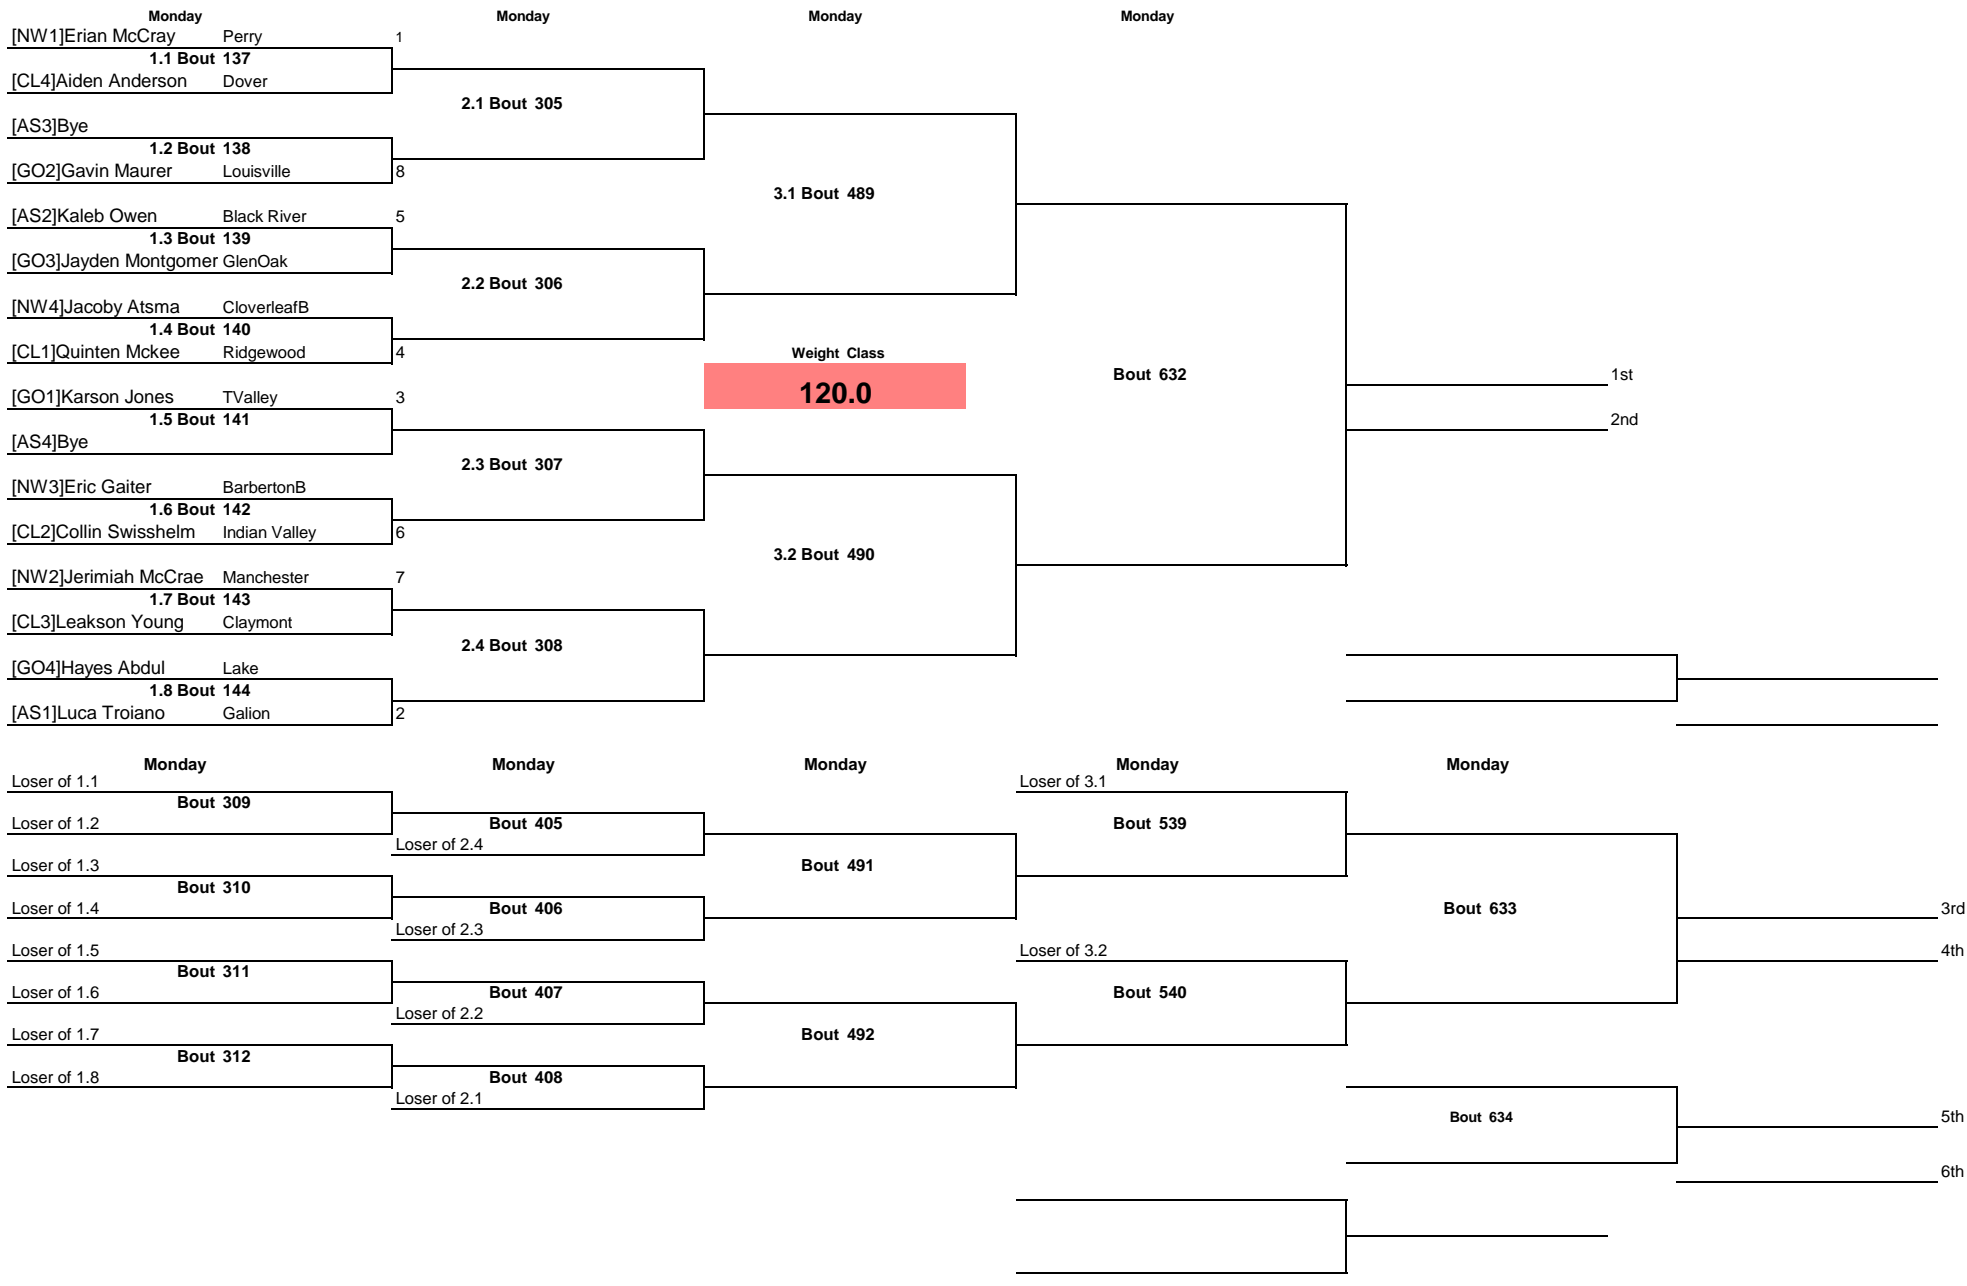

Note: All TIMES are ESTIMATES ONLY

GlenOak OYWA District 2023

Note: All TIMES are ESTIMATES ONLY

GlenOak OYWA District 2023

Note: All TIMES are ESTIMATES ONLY

GlenOak OYWA District 2023