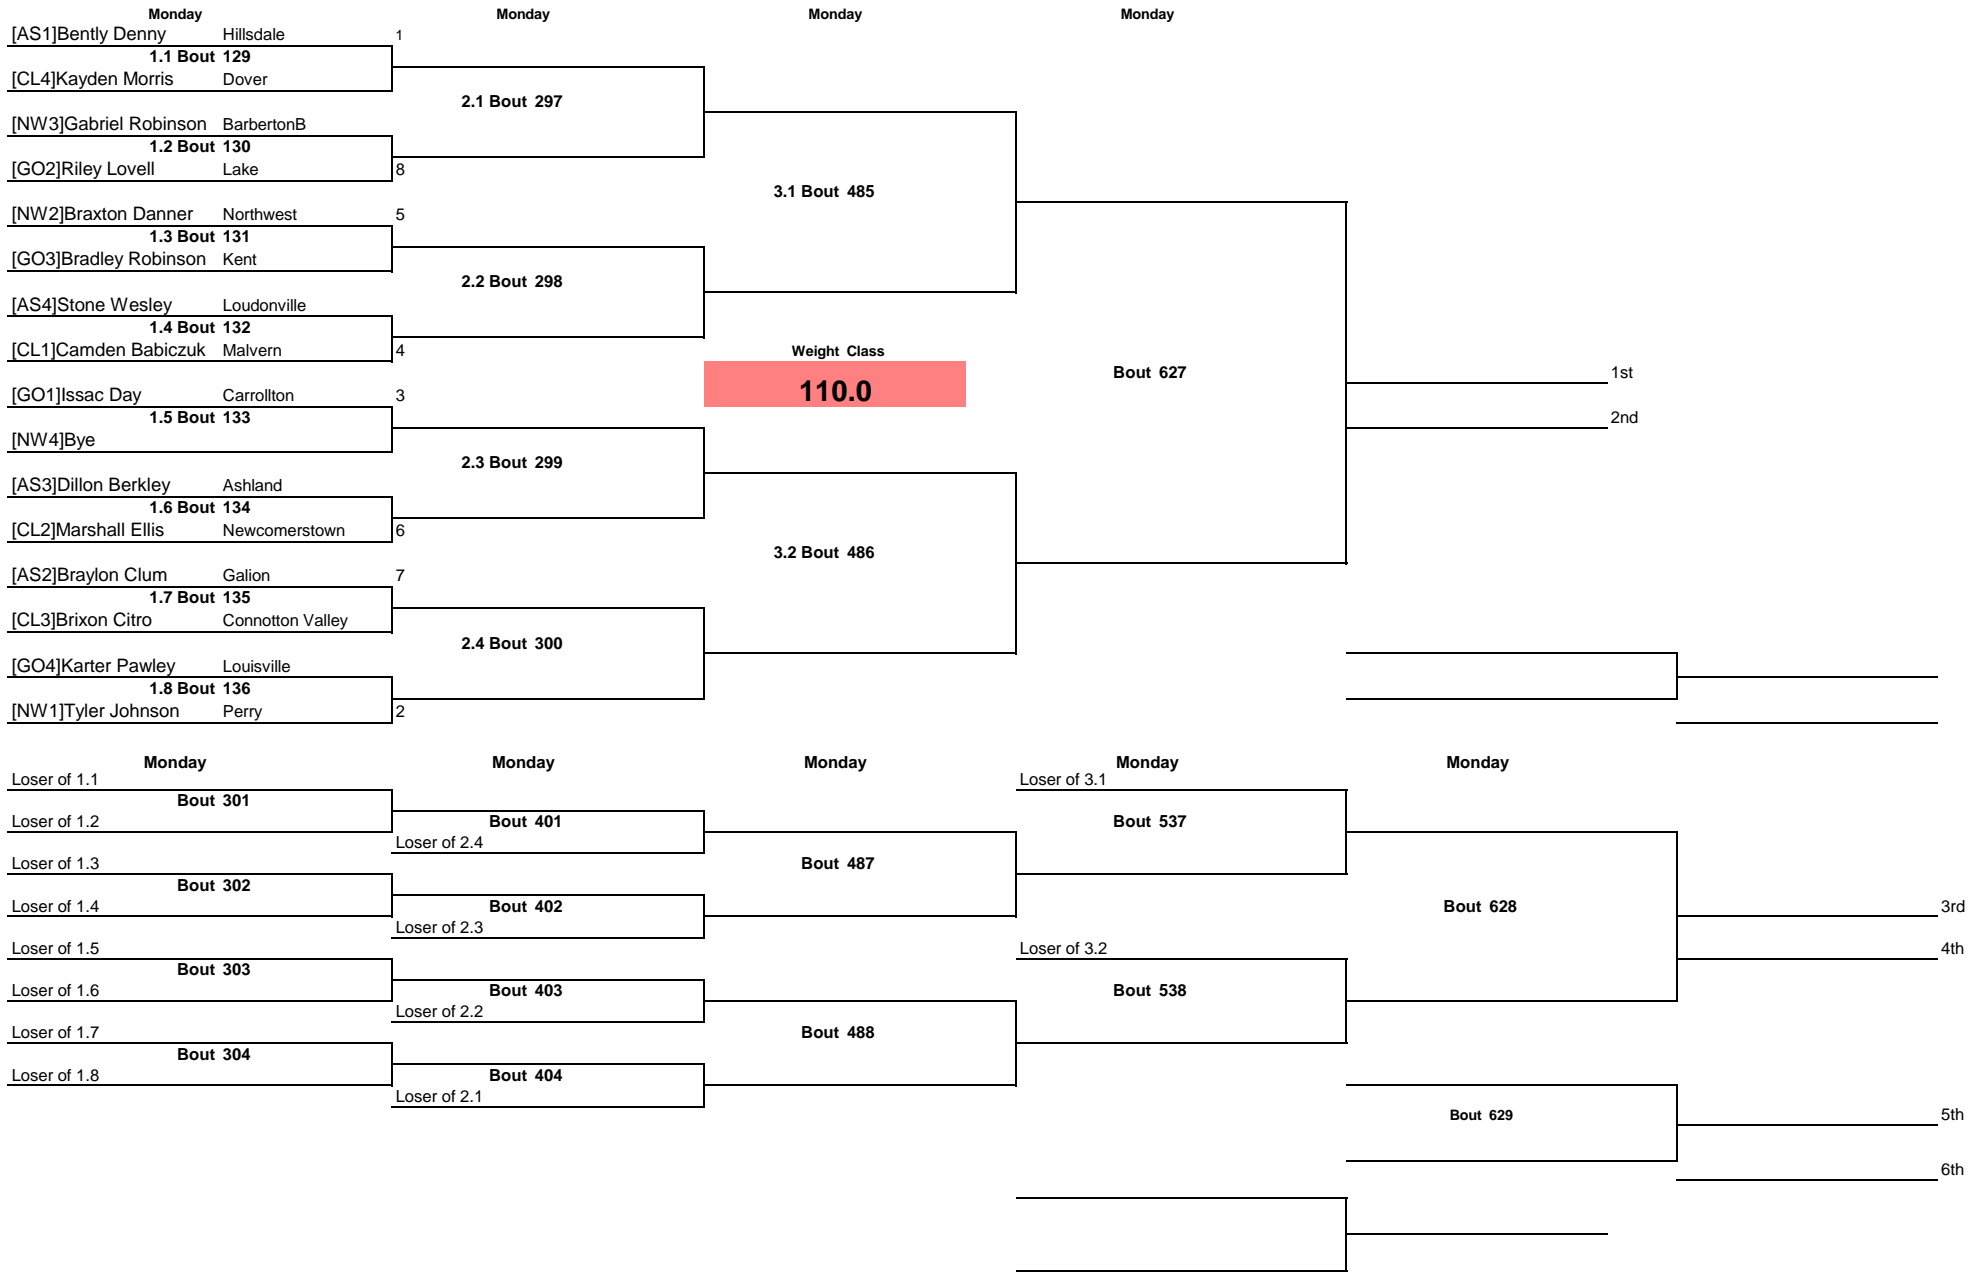

Note: All TIMES are ESTIMATES ONLY

GlenOak OYWA District 2023

Note: All TIMES are ESTIMATES ONLY

GlenOak OYWA District 2023

Note: All TIMES are ESTIMATES ONLY

GlenOak OYWA District 2023