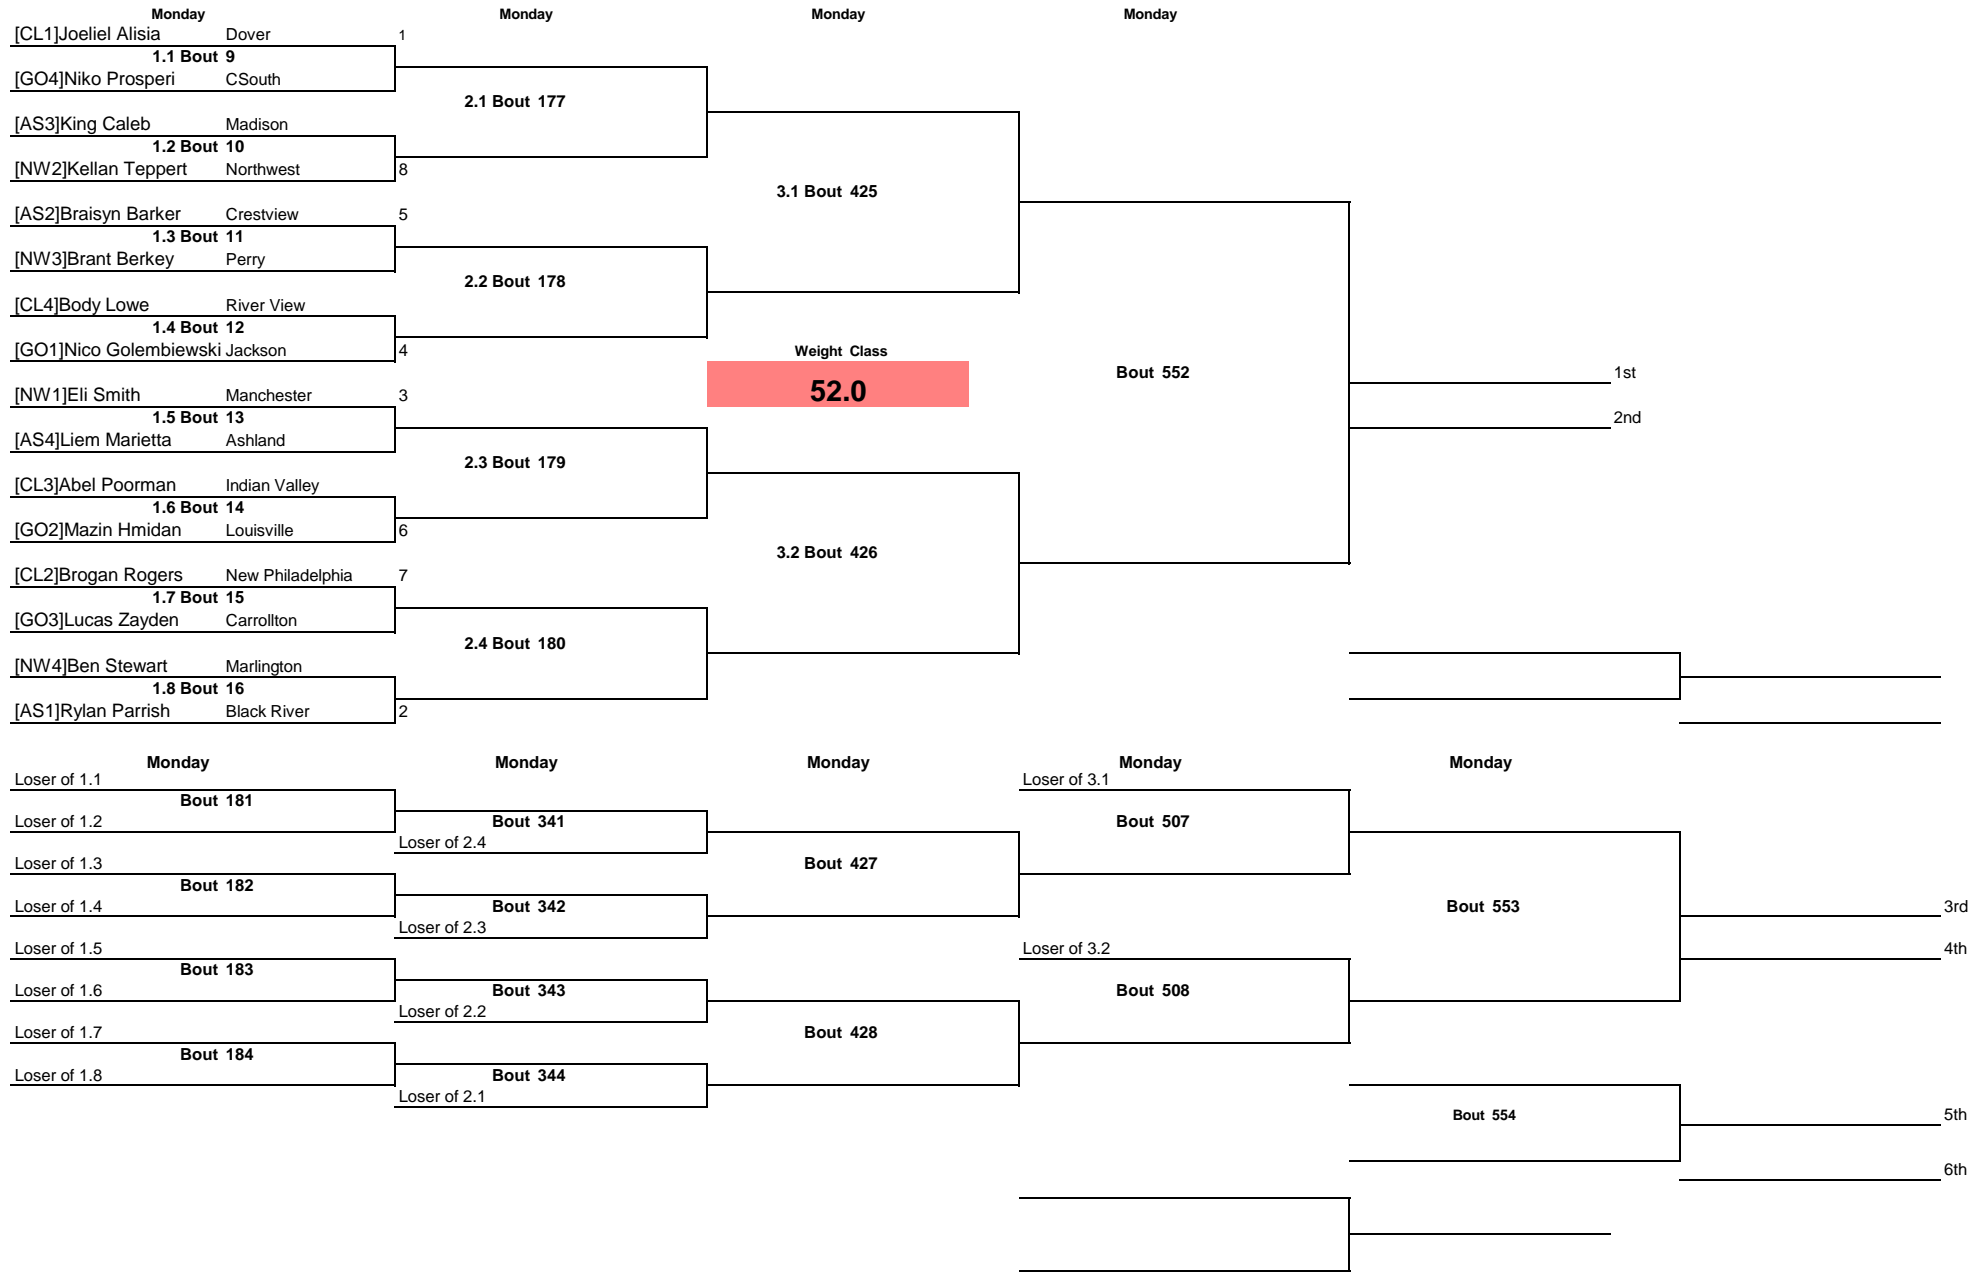

Note: All TIMES are ESTIMATES ONLY

GlenOak OYWA District 2023

Note: All TIMES are ESTIMATES ONLY

GlenOak OYWA District 2023

Note: All TIMES are ESTIMATES ONLY

GlenOak OYWA District 2023

Note: All TIMES are ESTIMATES ONLY

GlenOak OYWA District 2023

Note: All TIMES are ESTIMATES ONLY

GlenOak OYWA District 2023

Note: All TIMES are ESTIMATES ONLY

GlenOak OYWA District 2023

Note: All TIMES are ESTIMATES ONLY

GlenOak OYWA District 2023