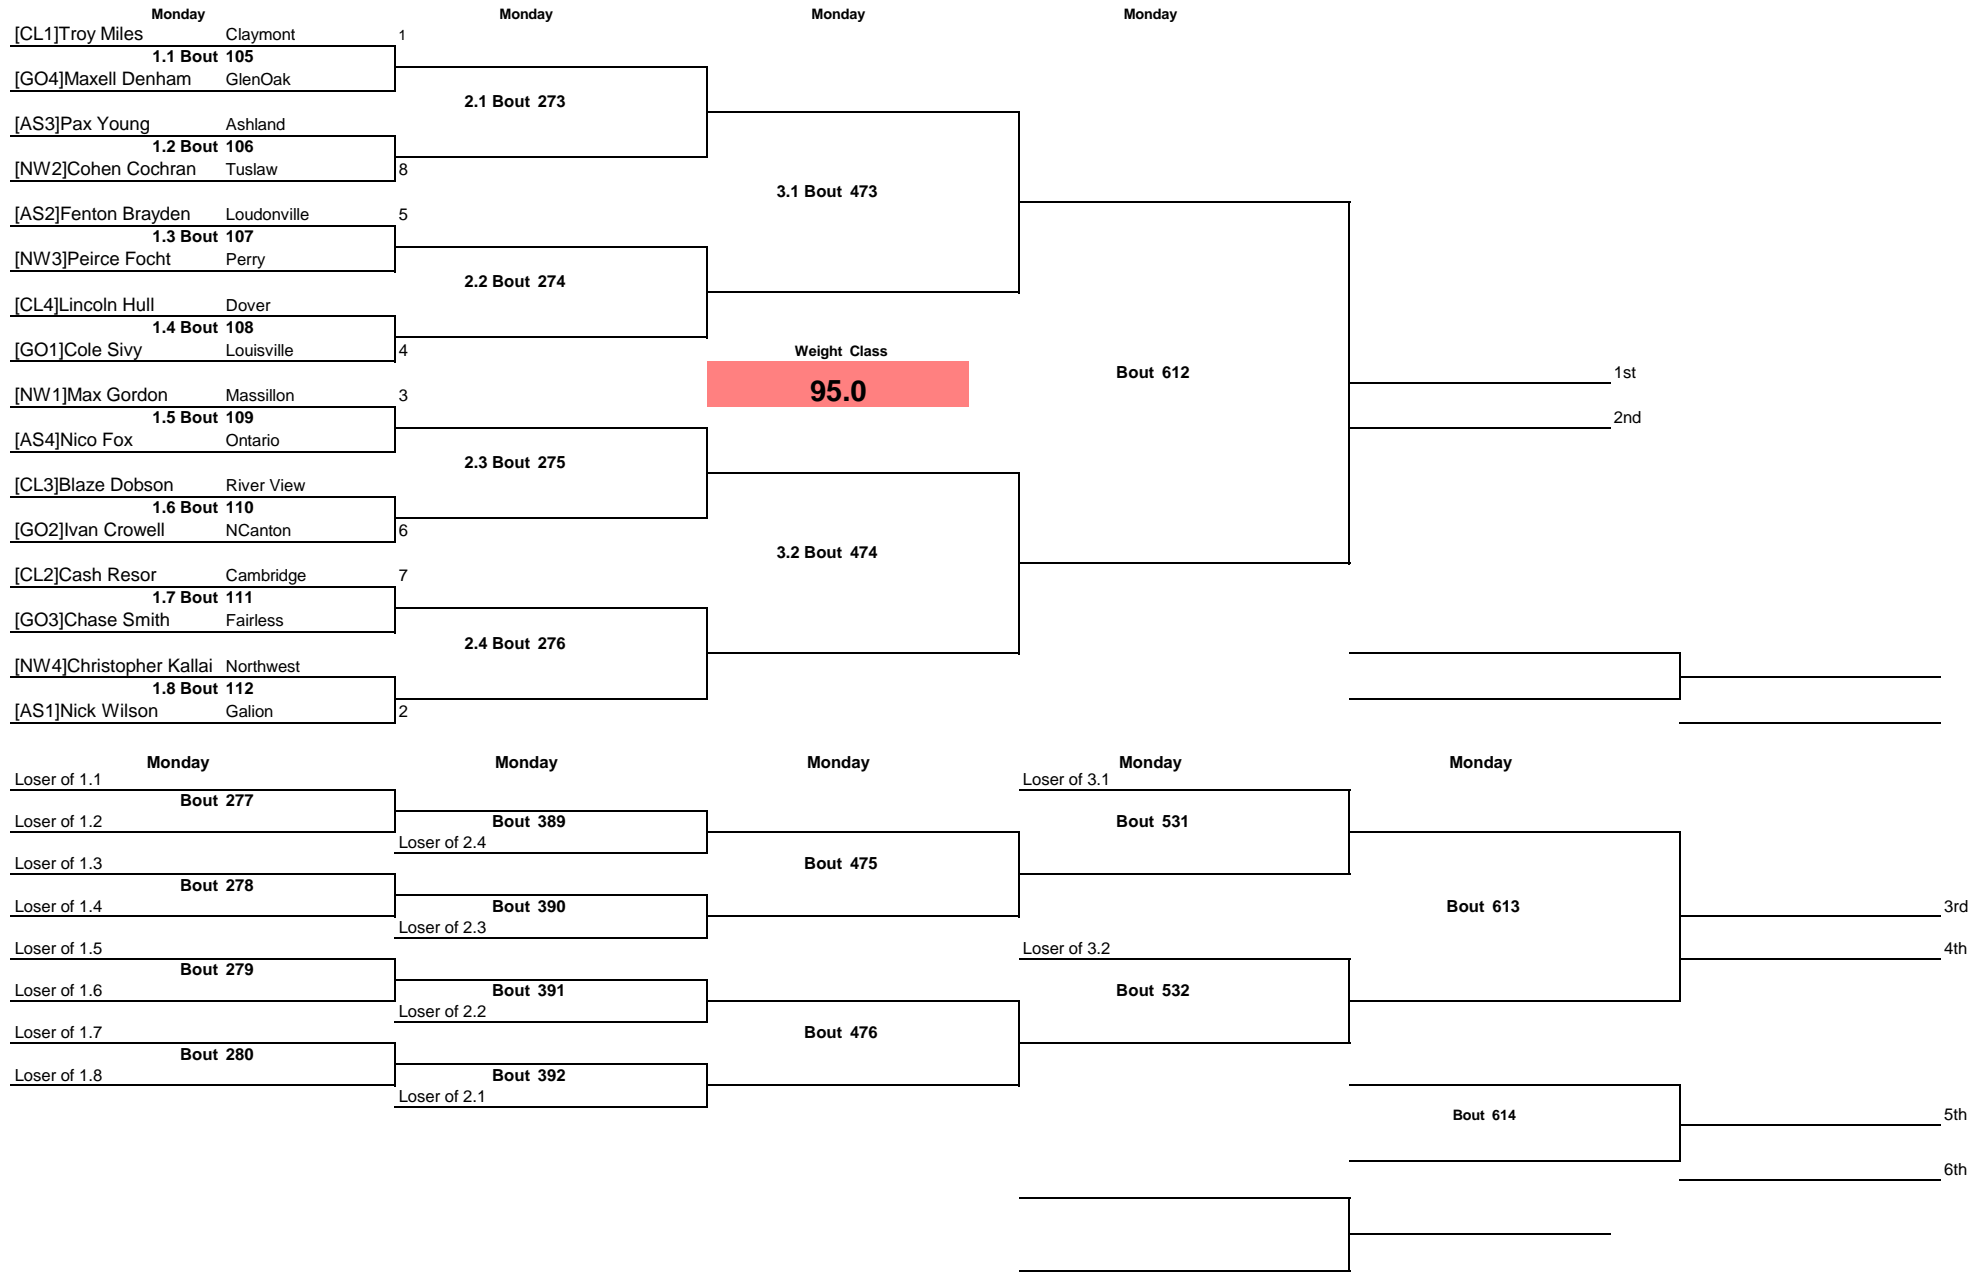

GlenOak OYWA District 2023

Note: All TIMES are ESTIMATES ONLY

GlenOak OYWA District 2023

Note: All TIMES are ESTIMATES ONLY

GlenOak OYWA District 2023

Note: All TIMES are ESTIMATES ONLY

GlenOak OYWA District 2023