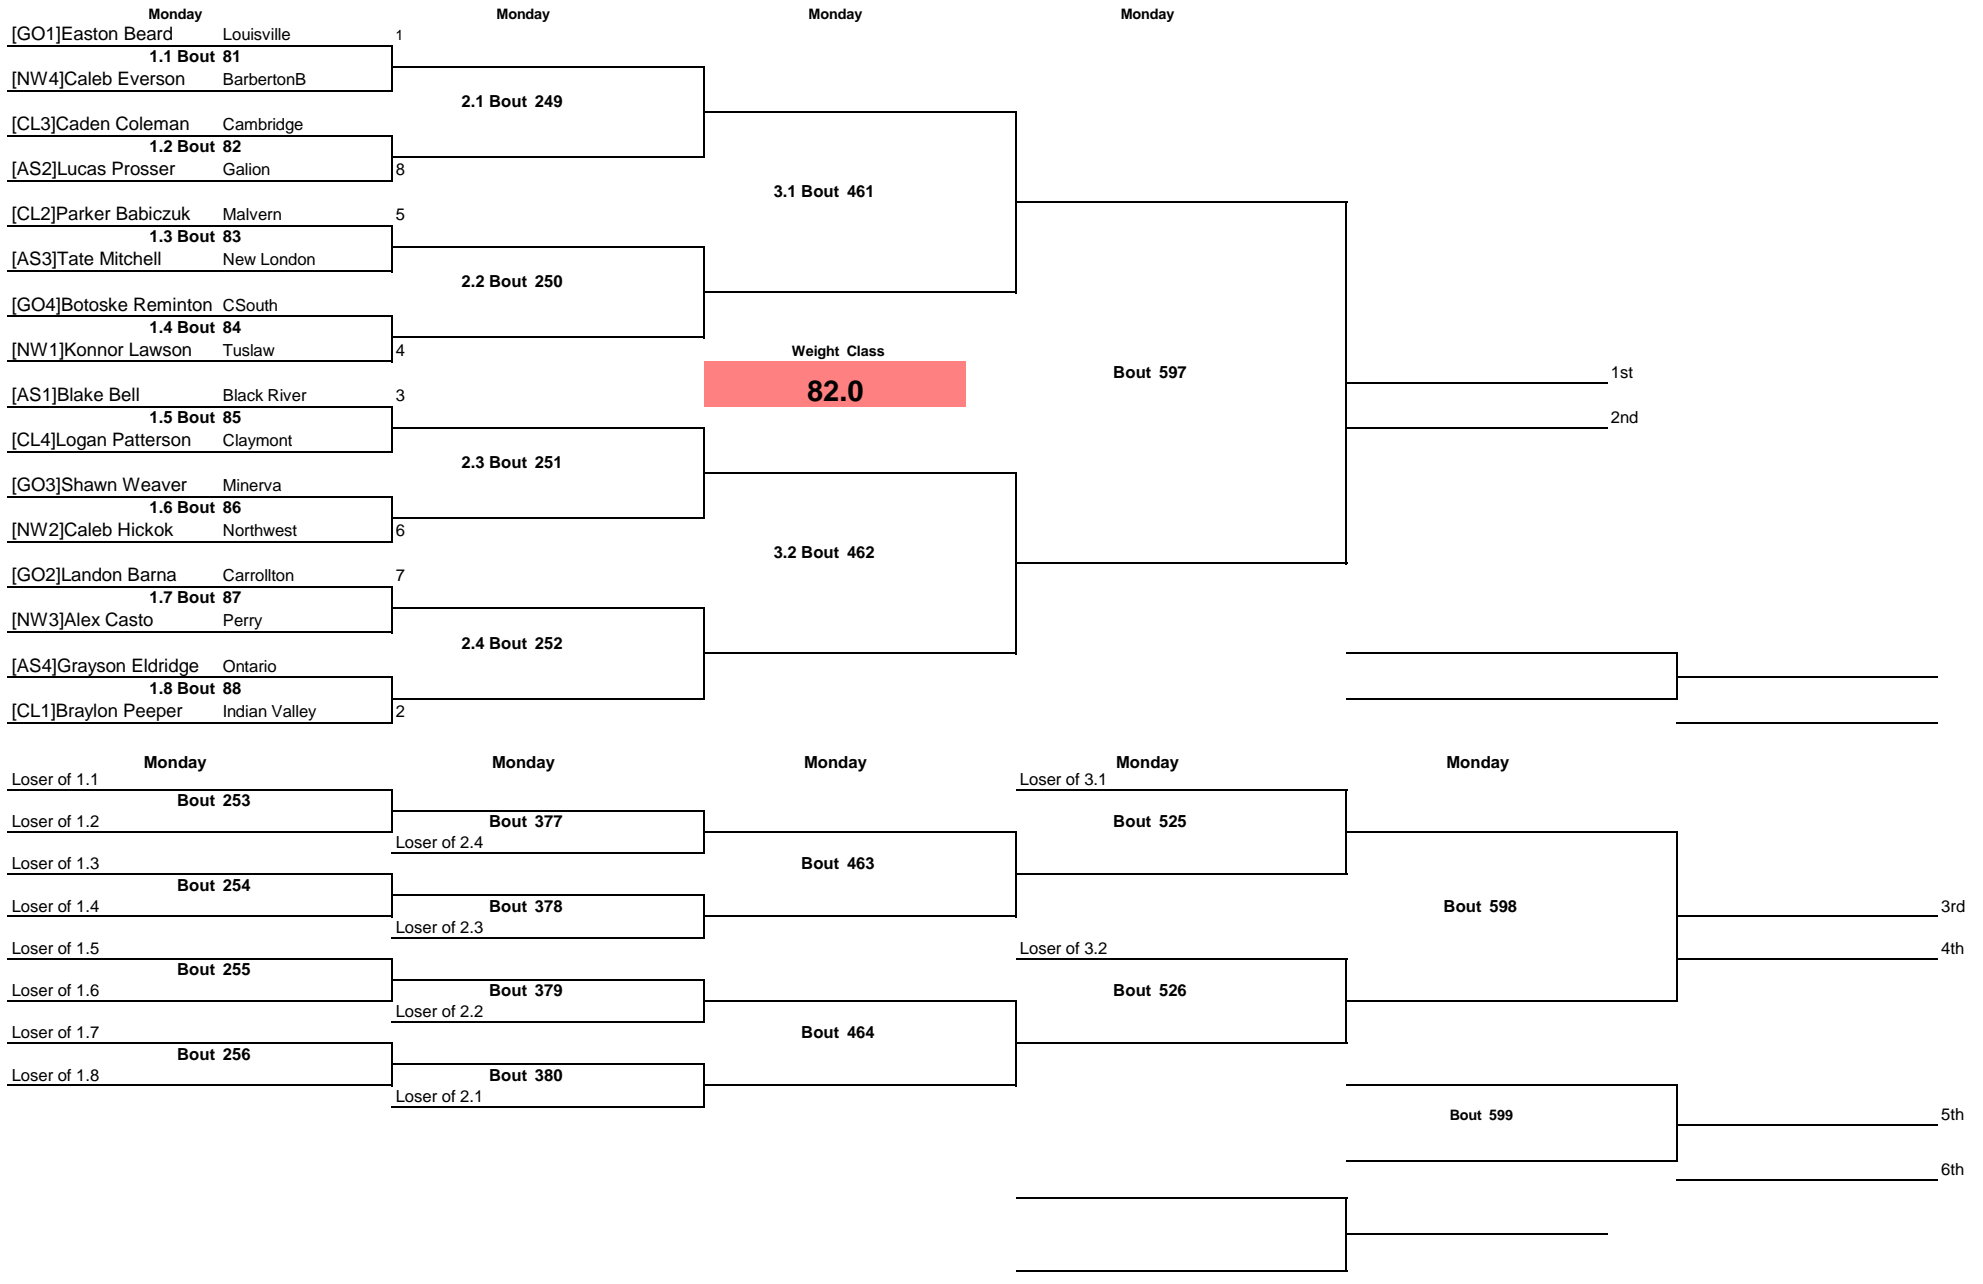

GlenOak OYWA District 2023

Note: All TIMES are ESTIMATES ONLY

GlenOak OYWA District 2023

Note: All TIMES are ESTIMATES ONLY

GlenOak OYWA District 2023

Note: All TIMES are ESTIMATES ONLY

GlenOak OYWA District 2023