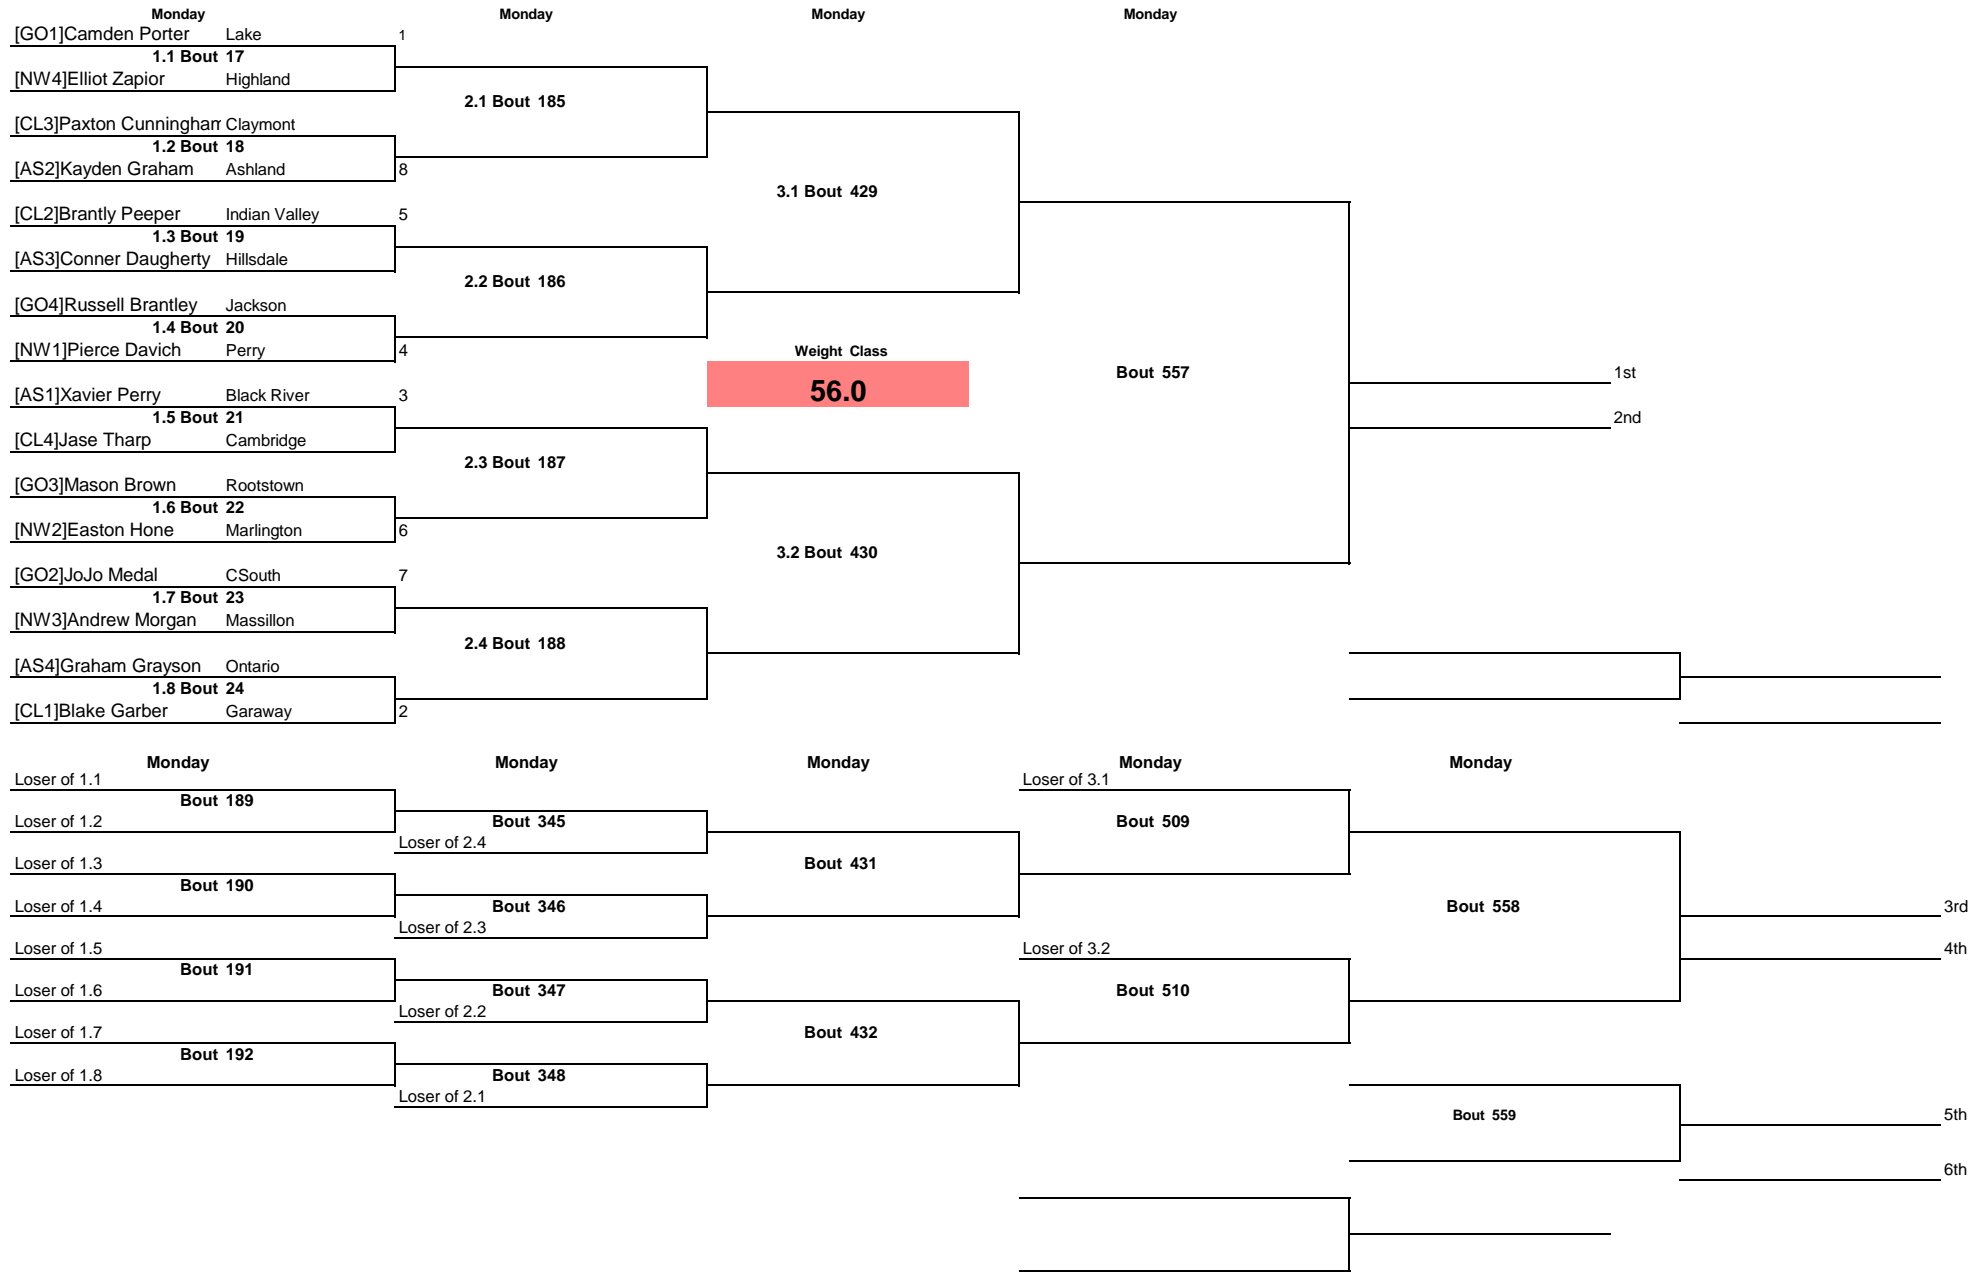

Note: All TIMES are ESTIMATES ONLY

GlenOak OYWA District 2023

Note: All TIMES are ESTIMATES ONLY

GlenOak OYWA District 2023

Note: All TIMES are ESTIMATES ONLY

GlenOak OYWA District 2023

Note: All TIMES are ESTIMATES ONLY

GlenOak OYWA District 2023

Note: All TIMES are ESTIMATES ONLY

GlenOak OYWA District 2023

Note: All TIMES are ESTIMATES ONLY

GlenOak OYWA District 2023

Note: All TIMES are ESTIMATES ONLY

GlenOak OYWA District 2023