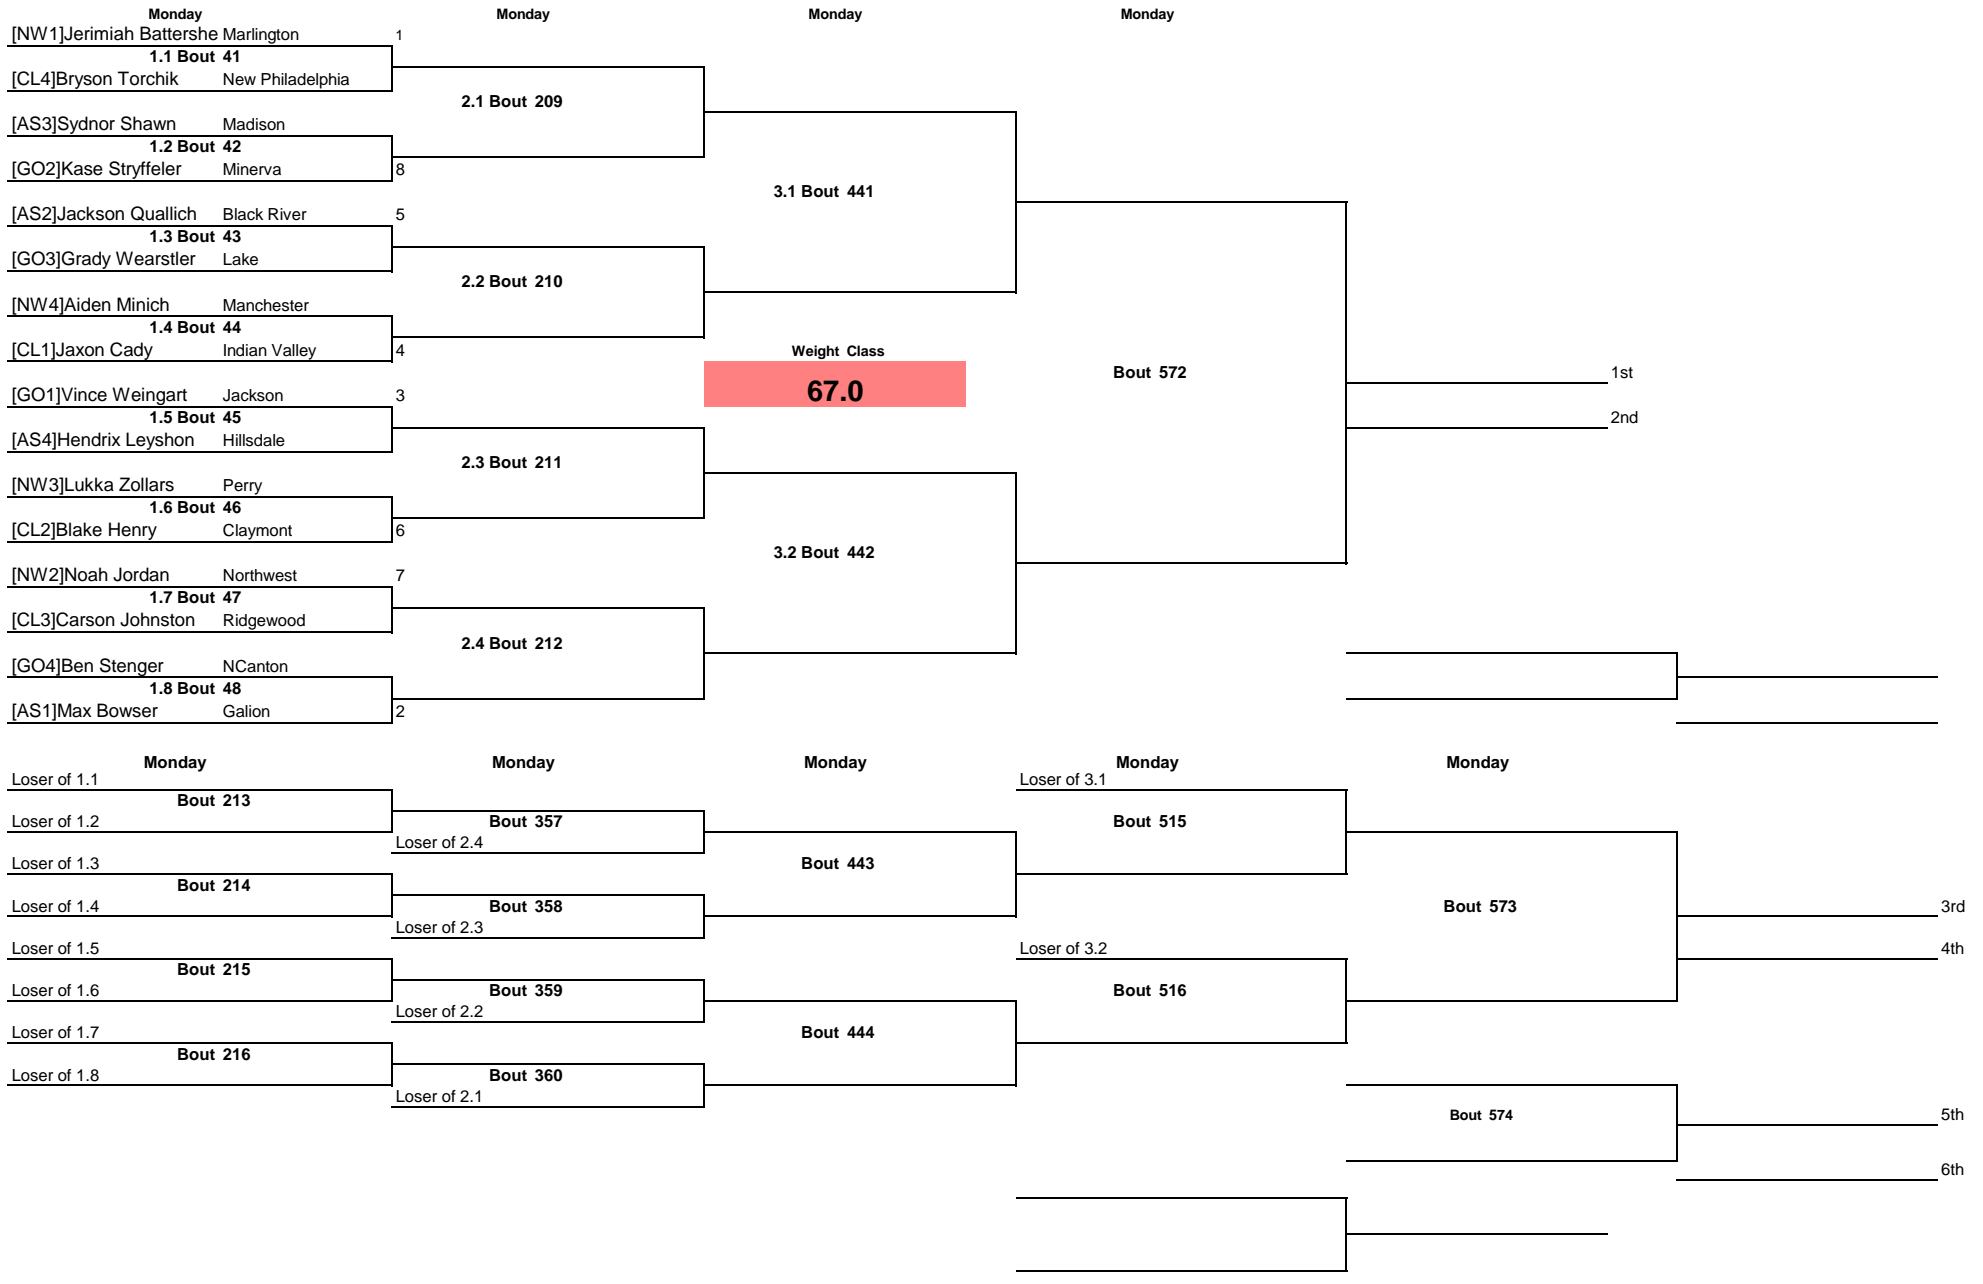

Note: All TIMES are ESTIMATES ONLY

GlenOak OYWA District 2023

Note: All TIMES are ESTIMATES ONLY

GlenOak OYWA District 2023

Note: All TIMES are ESTIMATES ONLY

GlenOak OYWA District 2023

Note: All TIMES are ESTIMATES ONLY

GlenOak OYWA District 2023

Note: All TIMES are ESTIMATES ONLY

GlenOak OYWA District 2023

Note: All TIMES are ESTIMATES ONLY

GlenOak OYWA District 2023

Note: All TIMES are ESTIMATES ONLY

GlenOak OYWA District 2023