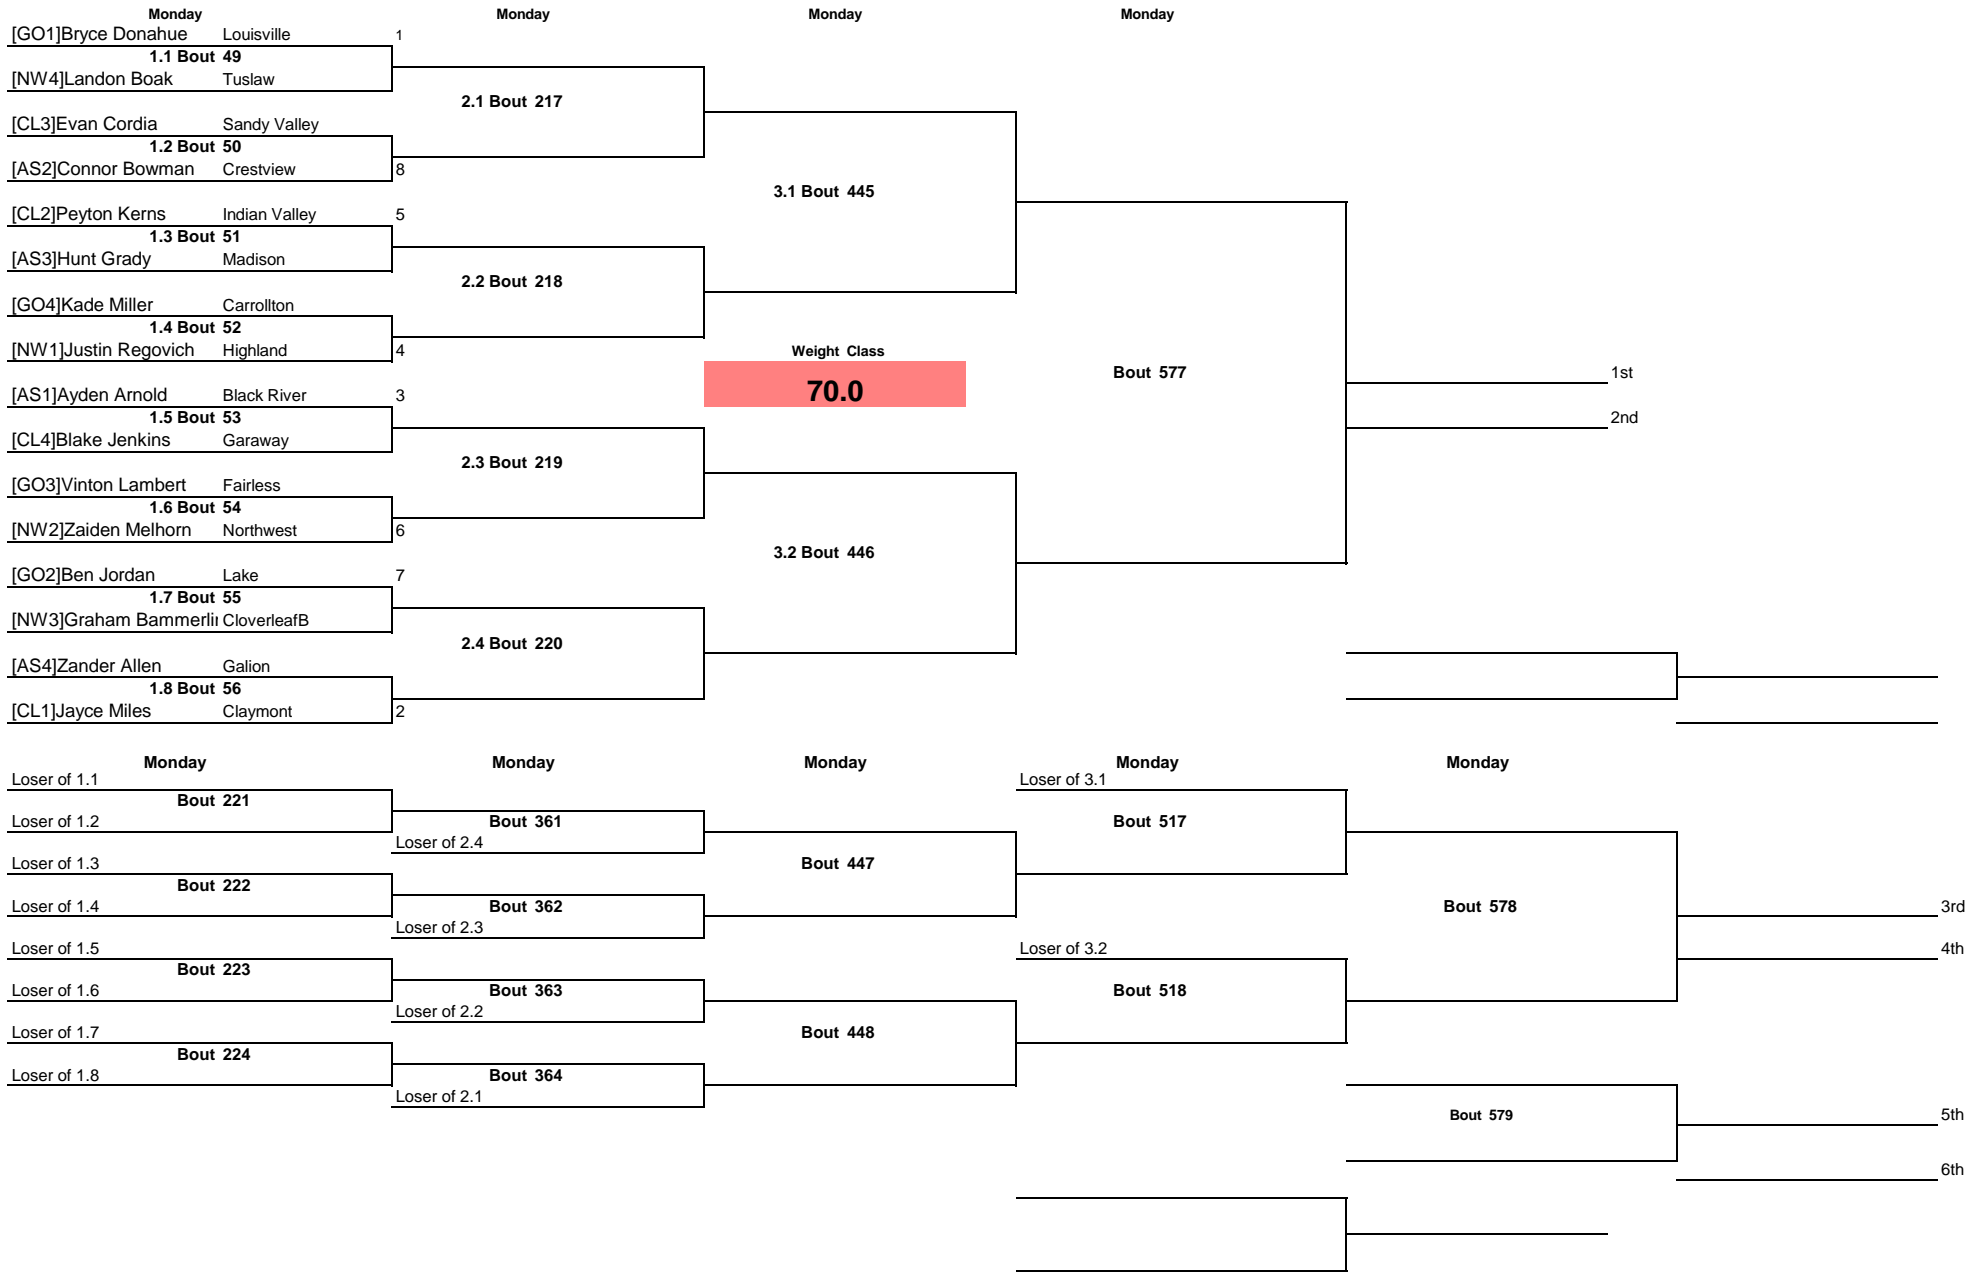

Note: All TIMES are ESTIMATES ONLY

GlenOak OYWA District 2023

Note: All TIMES are ESTIMATES ONLY

GlenOak OYWA District 2023

Note: All TIMES are ESTIMATES ONLY

GlenOak OYWA District 2023

Note: All TIMES are ESTIMATES ONLY

GlenOak OYWA District 2023

Note: All TIMES are ESTIMATES ONLY

GlenOak OYWA District 2023

Note: All TIMES are ESTIMATES ONLY

GlenOak OYWA District 2023

Note: All TIMES are ESTIMATES ONLY

GlenOak OYWA District 2023