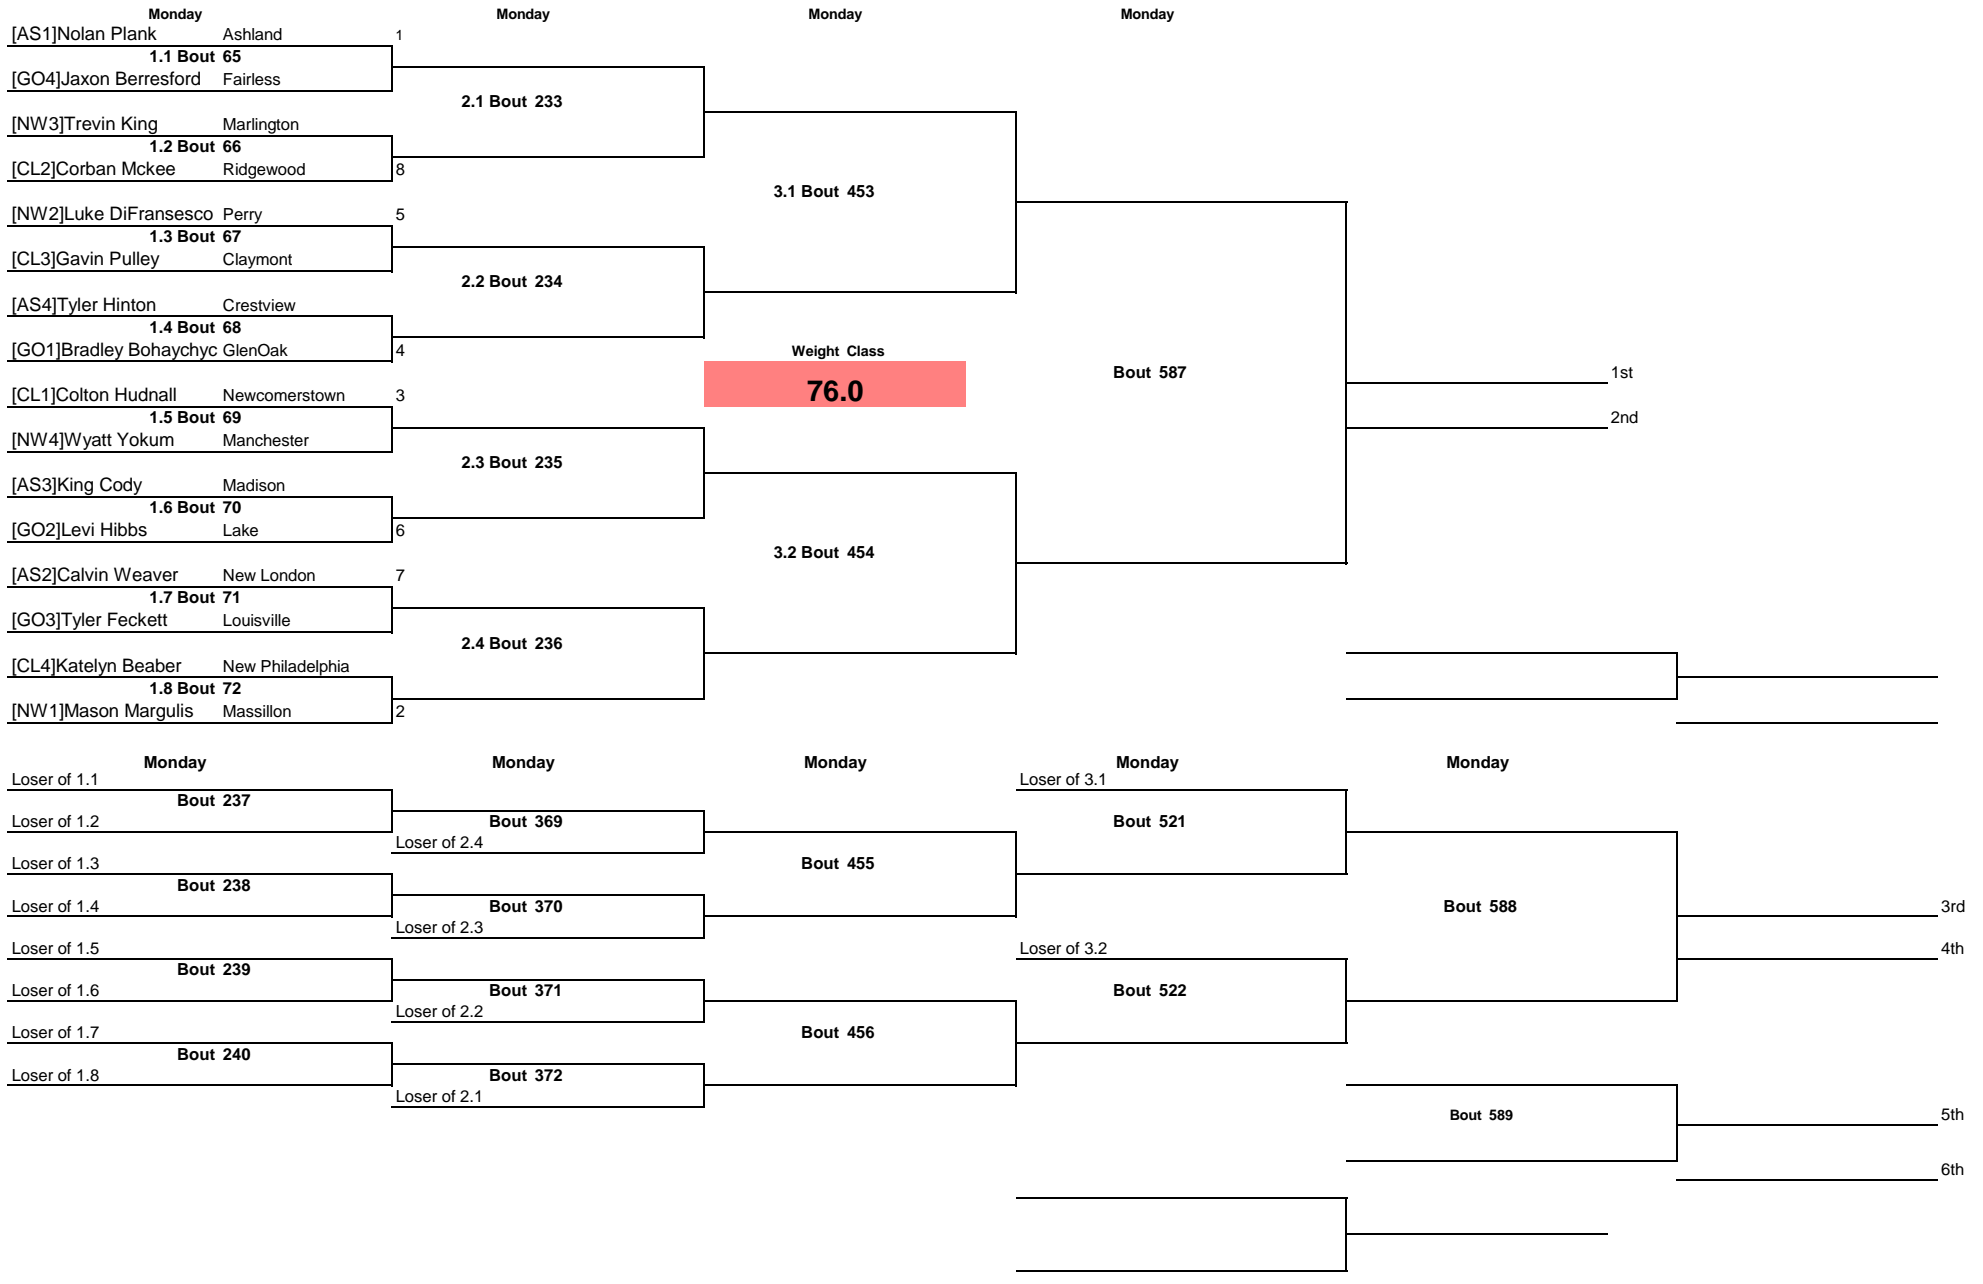

Note: All TIMES are ESTIMATES ONLY

GlenOak OYWA District 2023

Note: All TIMES are ESTIMATES ONLY

GlenOak OYWA District 2023

Note: All TIMES are ESTIMATES ONLY

GlenOak OYWA District 2023

Note: All TIMES are ESTIMATES ONLY

GlenOak OYWA District 2023

Note: All TIMES are ESTIMATES ONLY

GlenOak OYWA District 2023

Note: All TIMES are ESTIMATES ONLY

GlenOak OYWA District 2023

Note: All TIMES are ESTIMATES ONLY

GlenOak OYWA District 2023