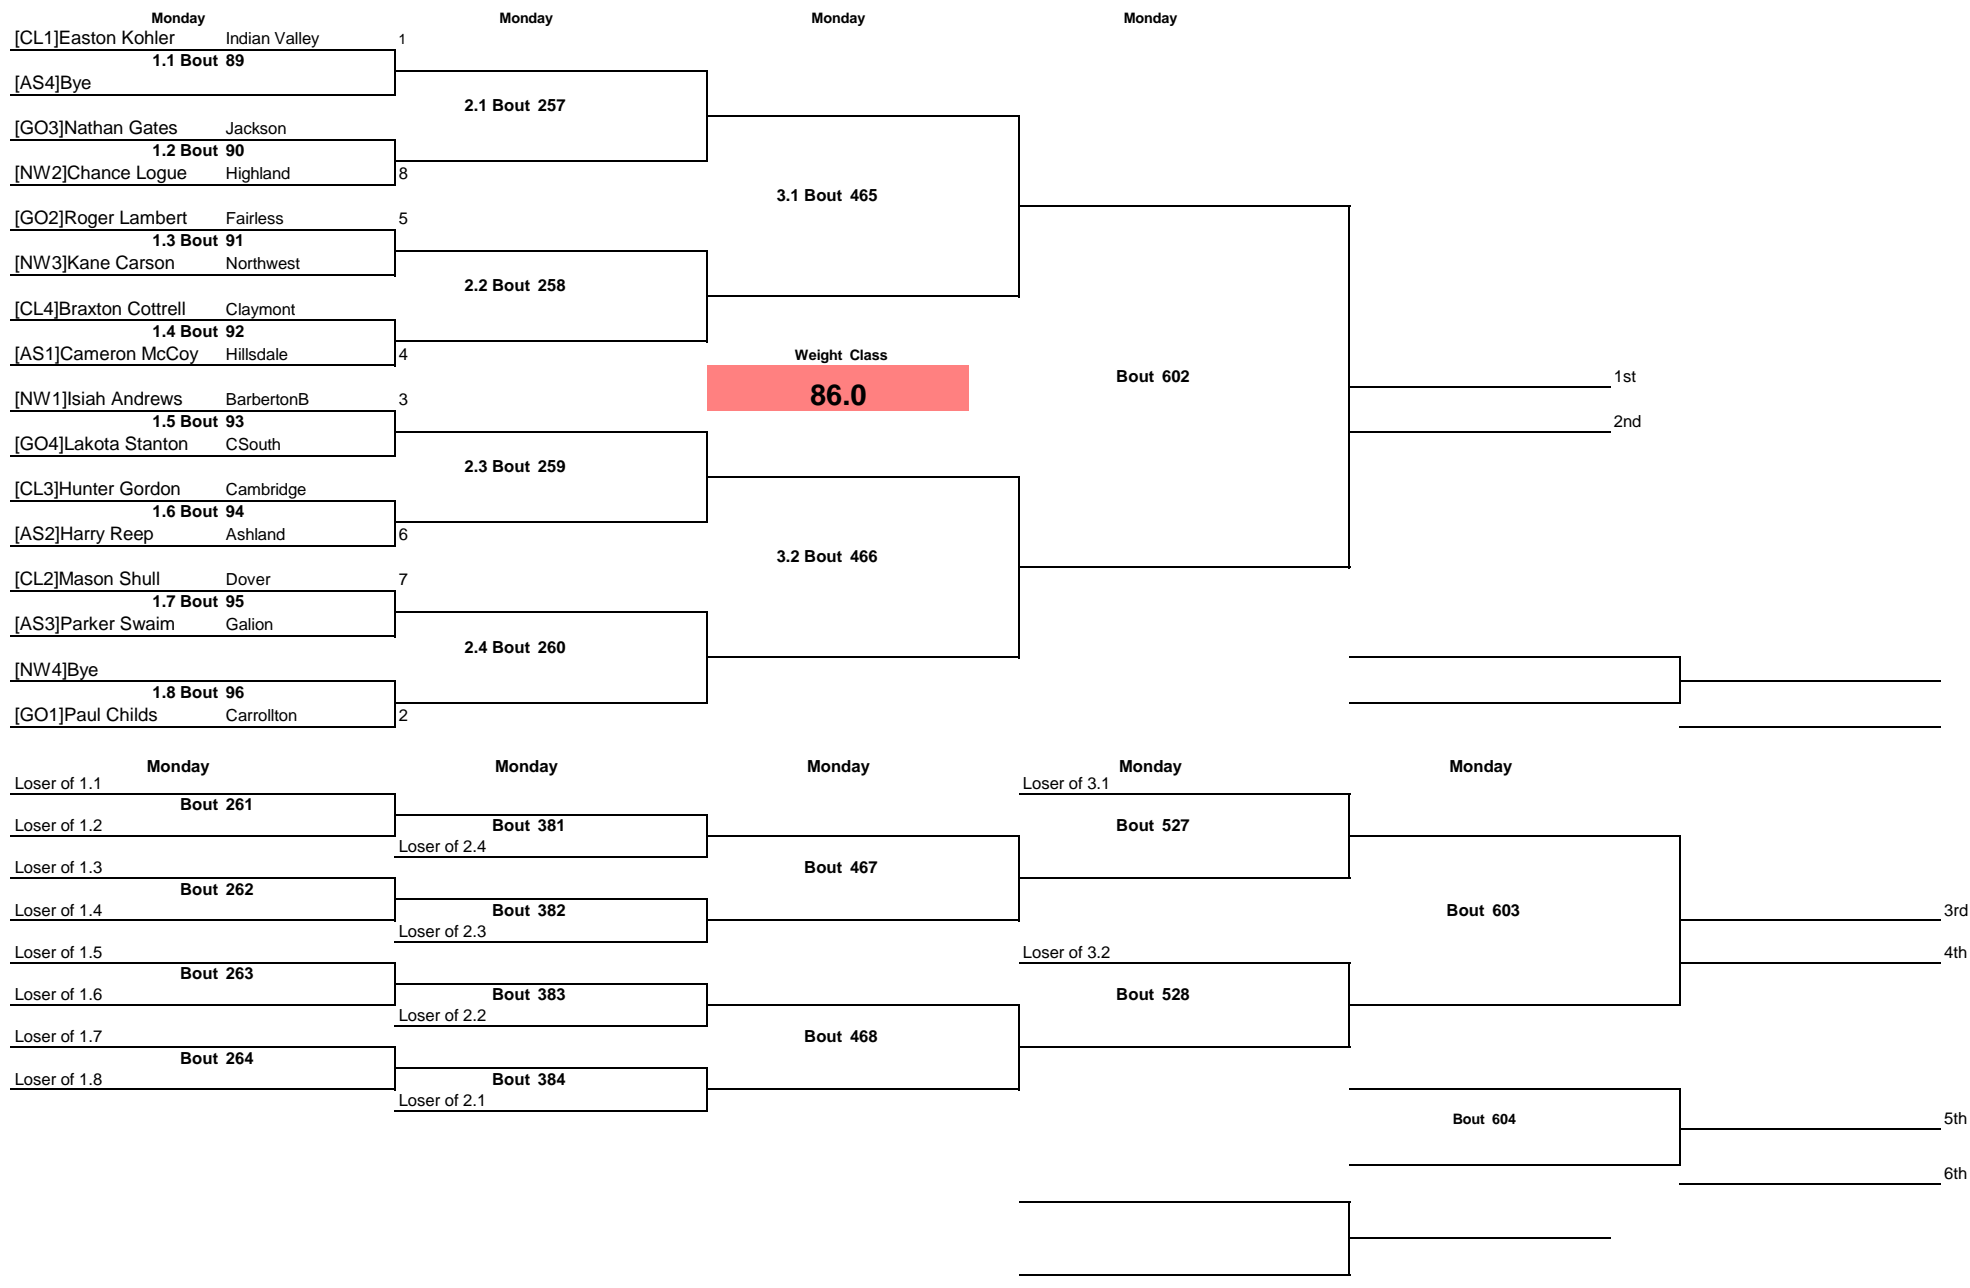

GlenOak OYWA District 2023

Note: All TIMES are ESTIMATES ONLY

GlenOak OYWA District 2023

Note: All TIMES are ESTIMATES ONLY

GlenOak OYWA District 2023

Note: All TIMES are ESTIMATES ONLY

GlenOak OYWA District 2023