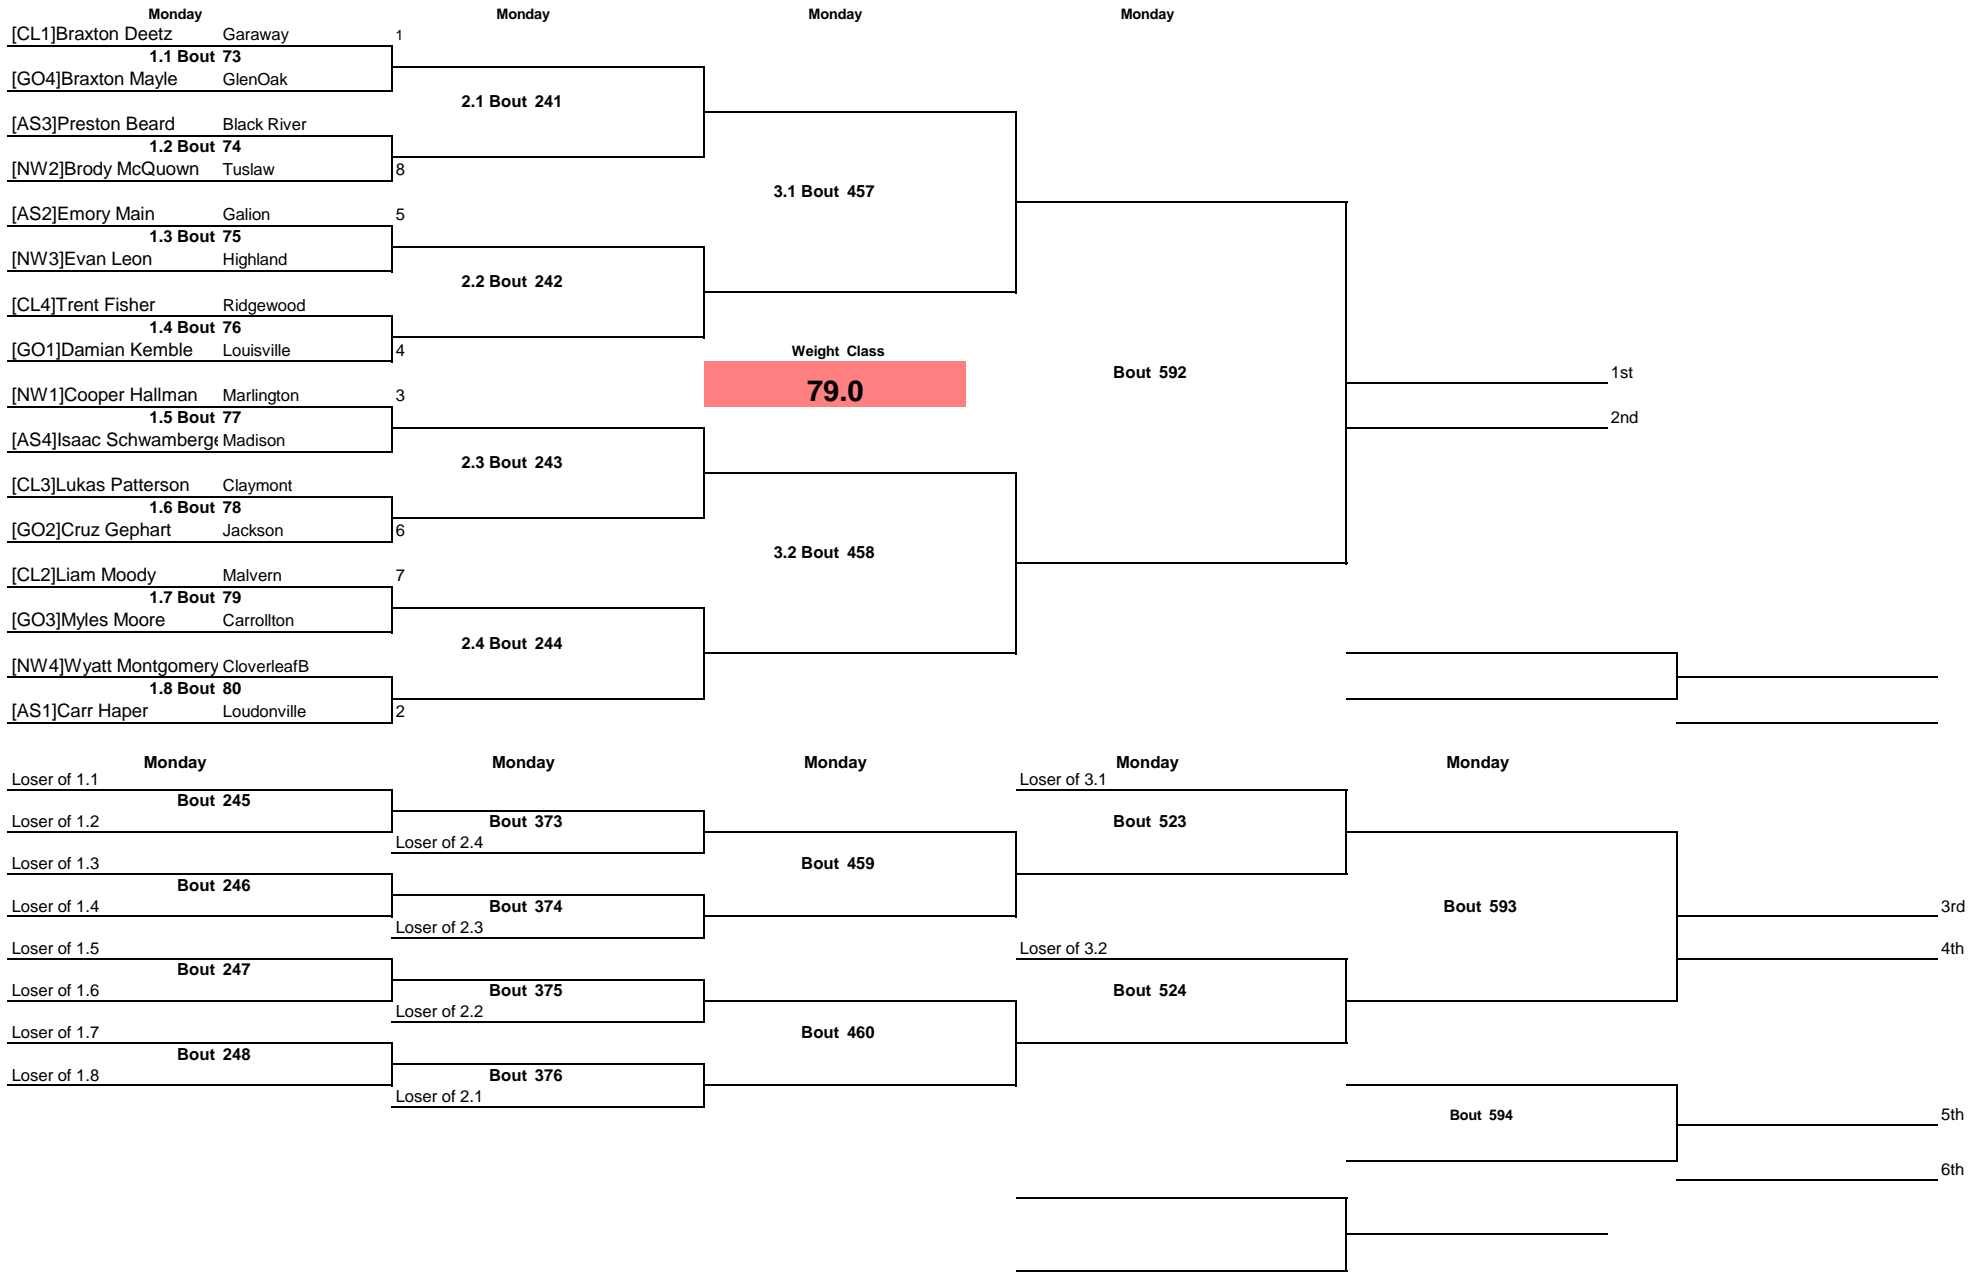

Note: All TIMES are ESTIMATES ONLY

GlenOak OYWA District 2023

Note: All TIMES are ESTIMATES ONLY

GlenOak OYWA District 2023

Note: All TIMES are ESTIMATES ONLY

GlenOak OYWA District 2023

Note: All TIMES are ESTIMATES ONLY

GlenOak OYWA District 2023

Note: All TIMES are ESTIMATES ONLY

GlenOak OYWA District 2023

Note: All TIMES are ESTIMATES ONLY

GlenOak OYWA District 2023

Note: All TIMES are ESTIMATES ONLY

GlenOak OYWA District 2023