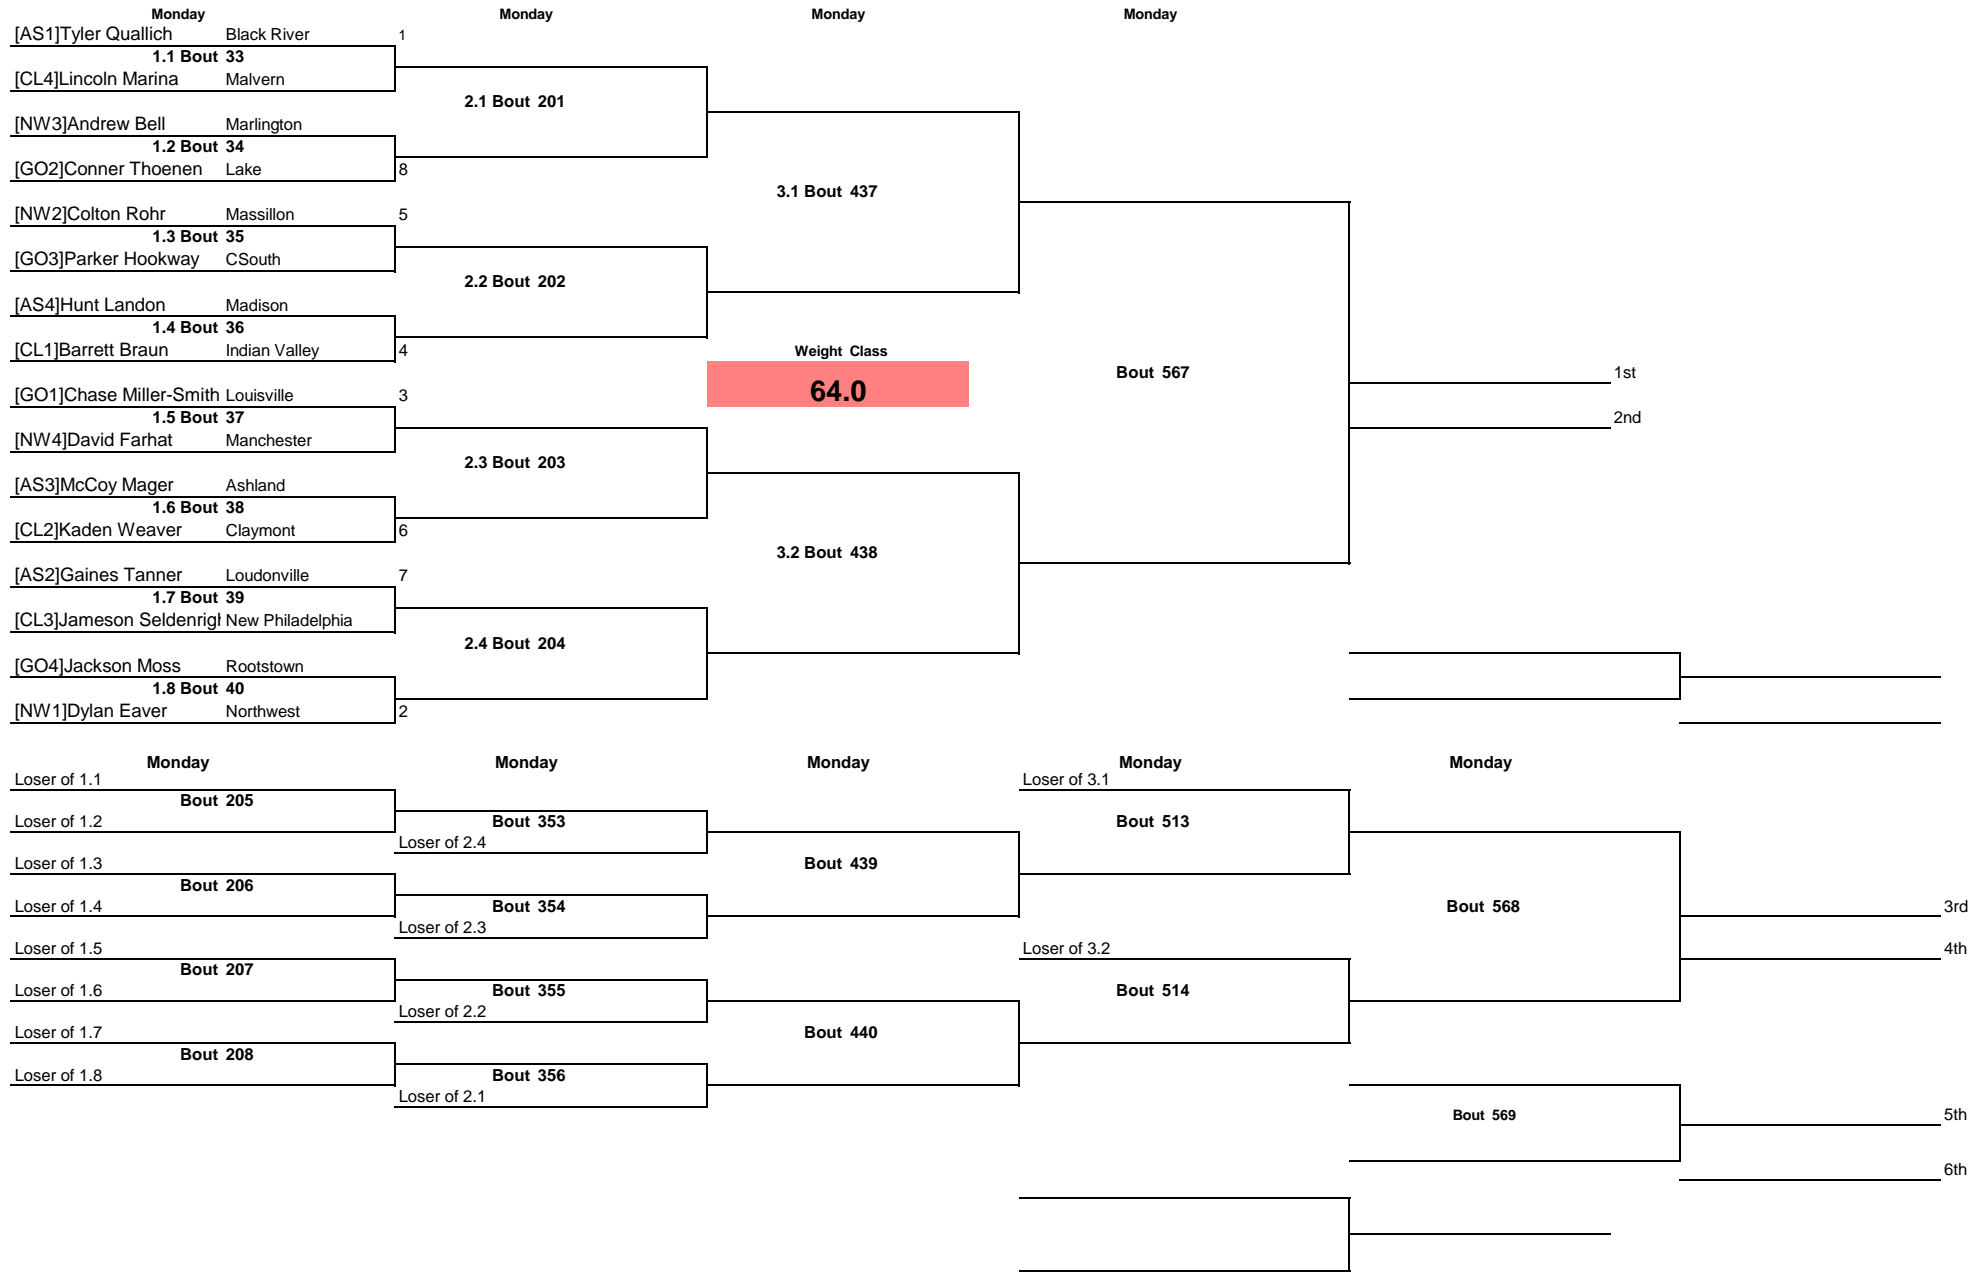

Note: All TIMES are ESTIMATES ONLY

GlenOak OYWA District 2023

Note: All TIMES are ESTIMATES ONLY

GlenOak OYWA District 2023

Note: All TIMES are ESTIMATES ONLY

GlenOak OYWA District 2023

Note: All TIMES are ESTIMATES ONLY

GlenOak OYWA District 2023

Note: All TIMES are ESTIMATES ONLY

GlenOak OYWA District 2023

Note: All TIMES are ESTIMATES ONLY

GlenOak OYWA District 2023

Note: All TIMES are ESTIMATES ONLY

GlenOak OYWA District 2023