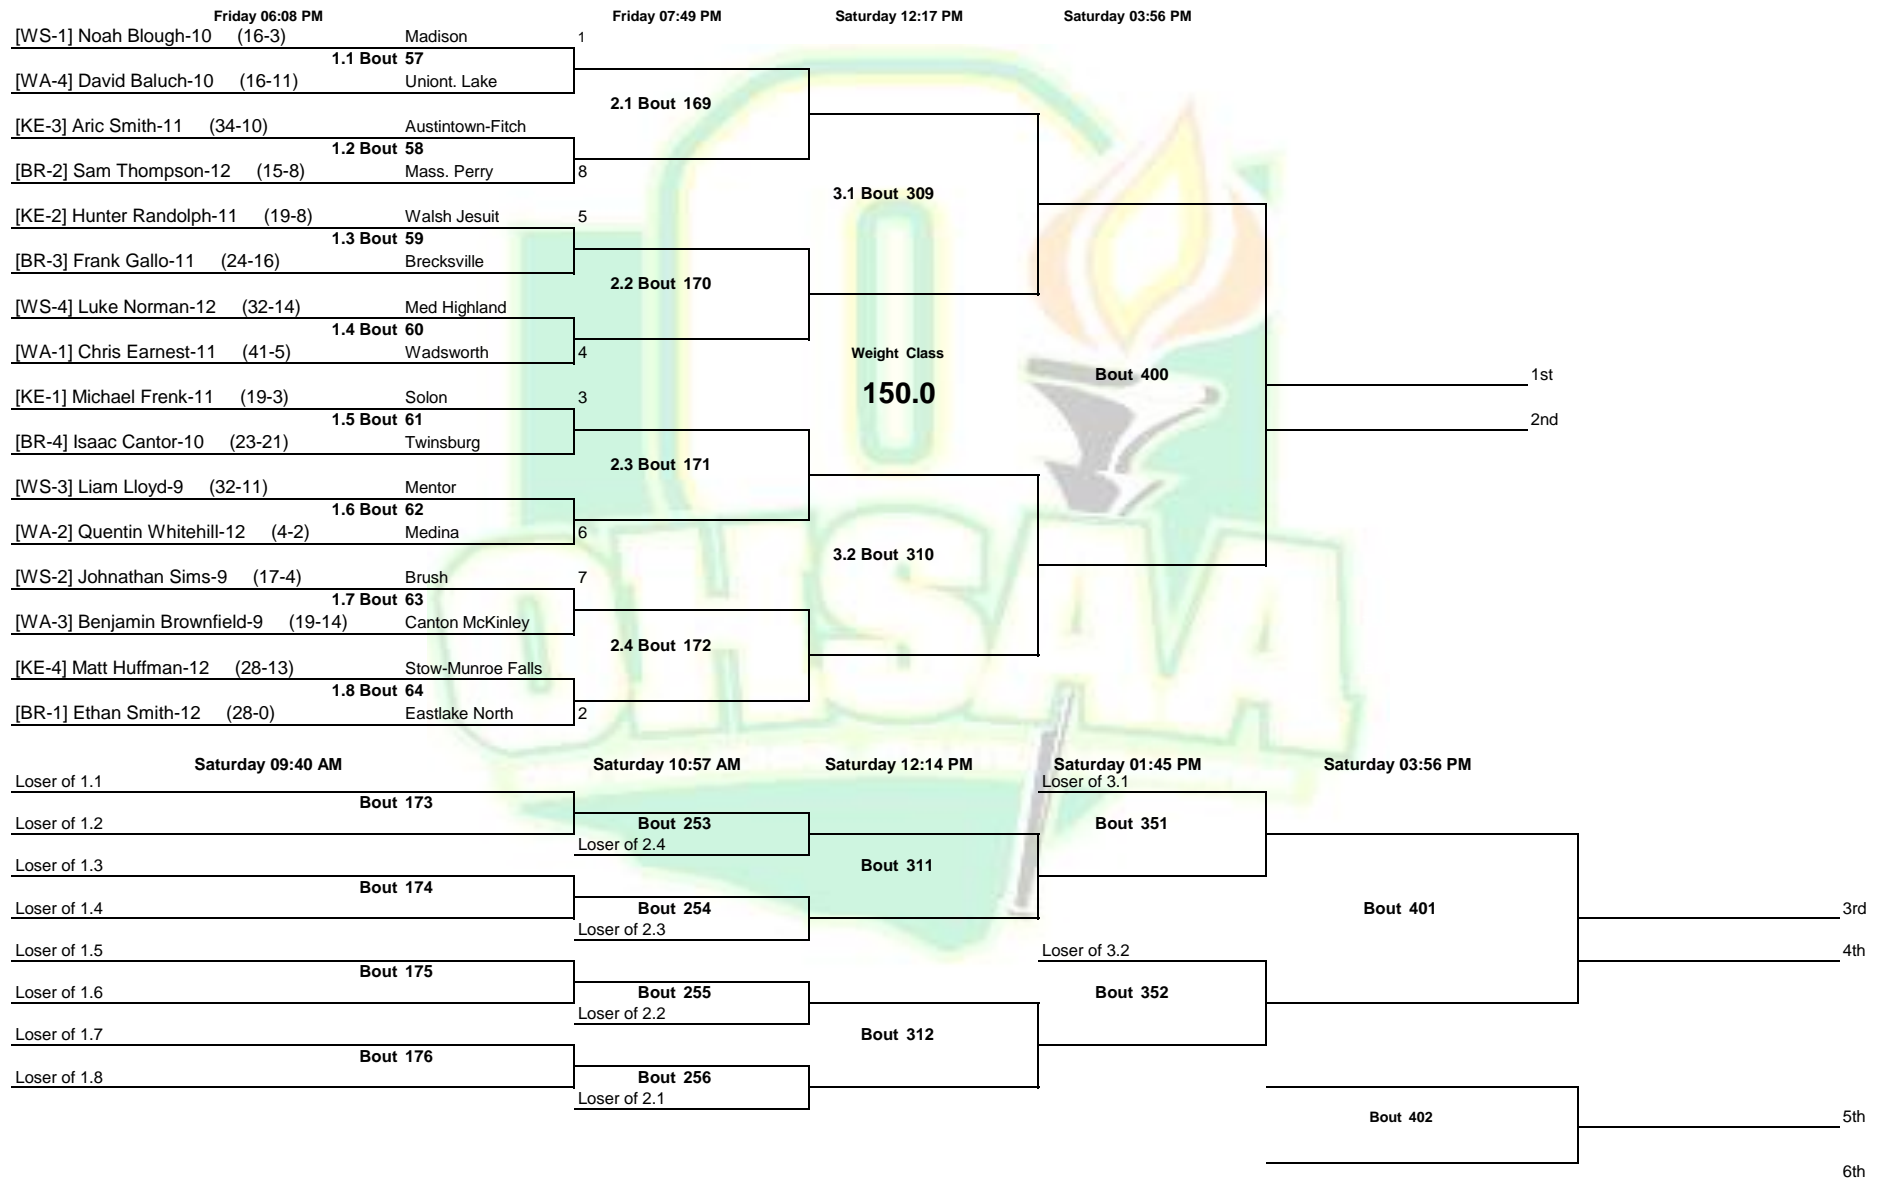

Note: All TIMES are ESTIMATES ONLY

OHSAA D1 District NCanton 2022