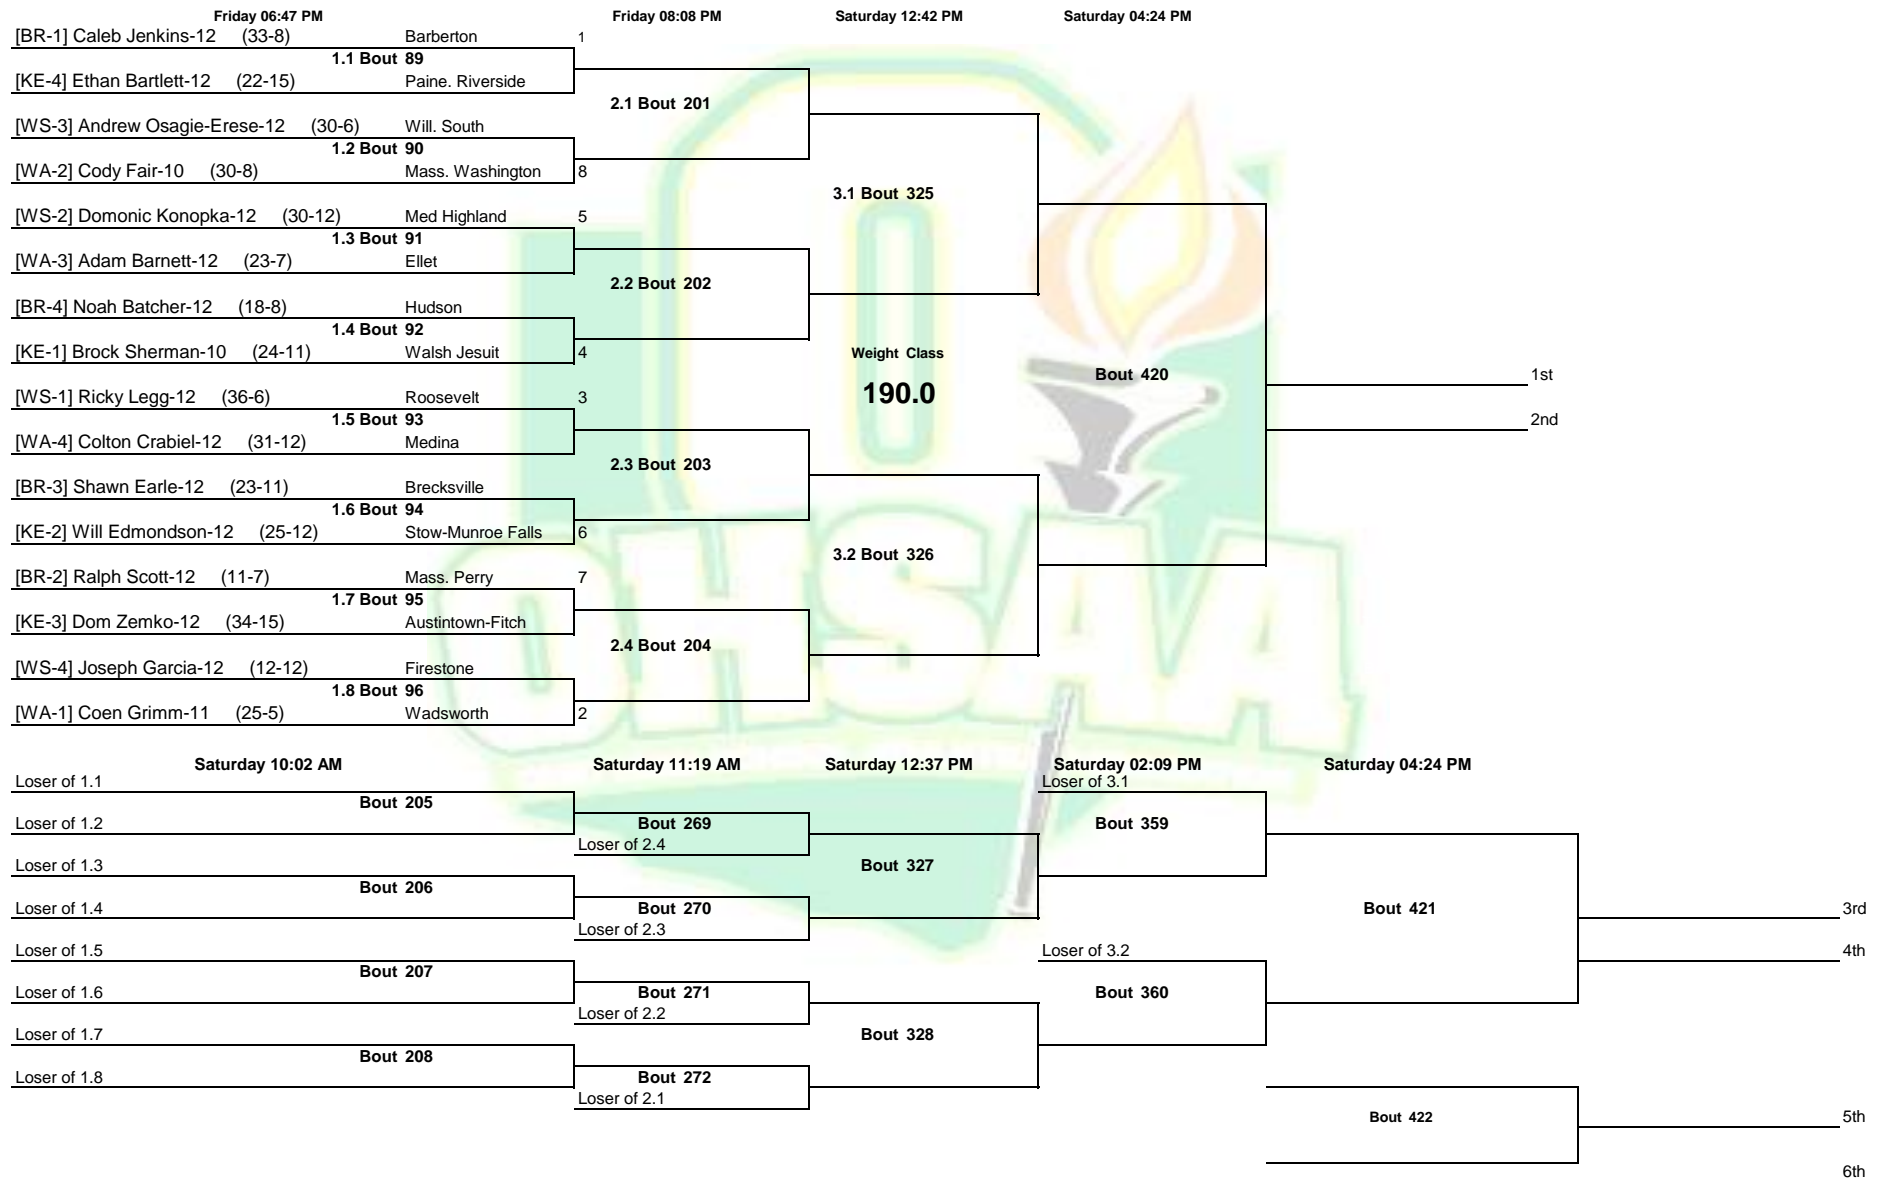

Note: All TIMES are ESTIMATES ONLY

OHSAA D1 District NCanton 2022