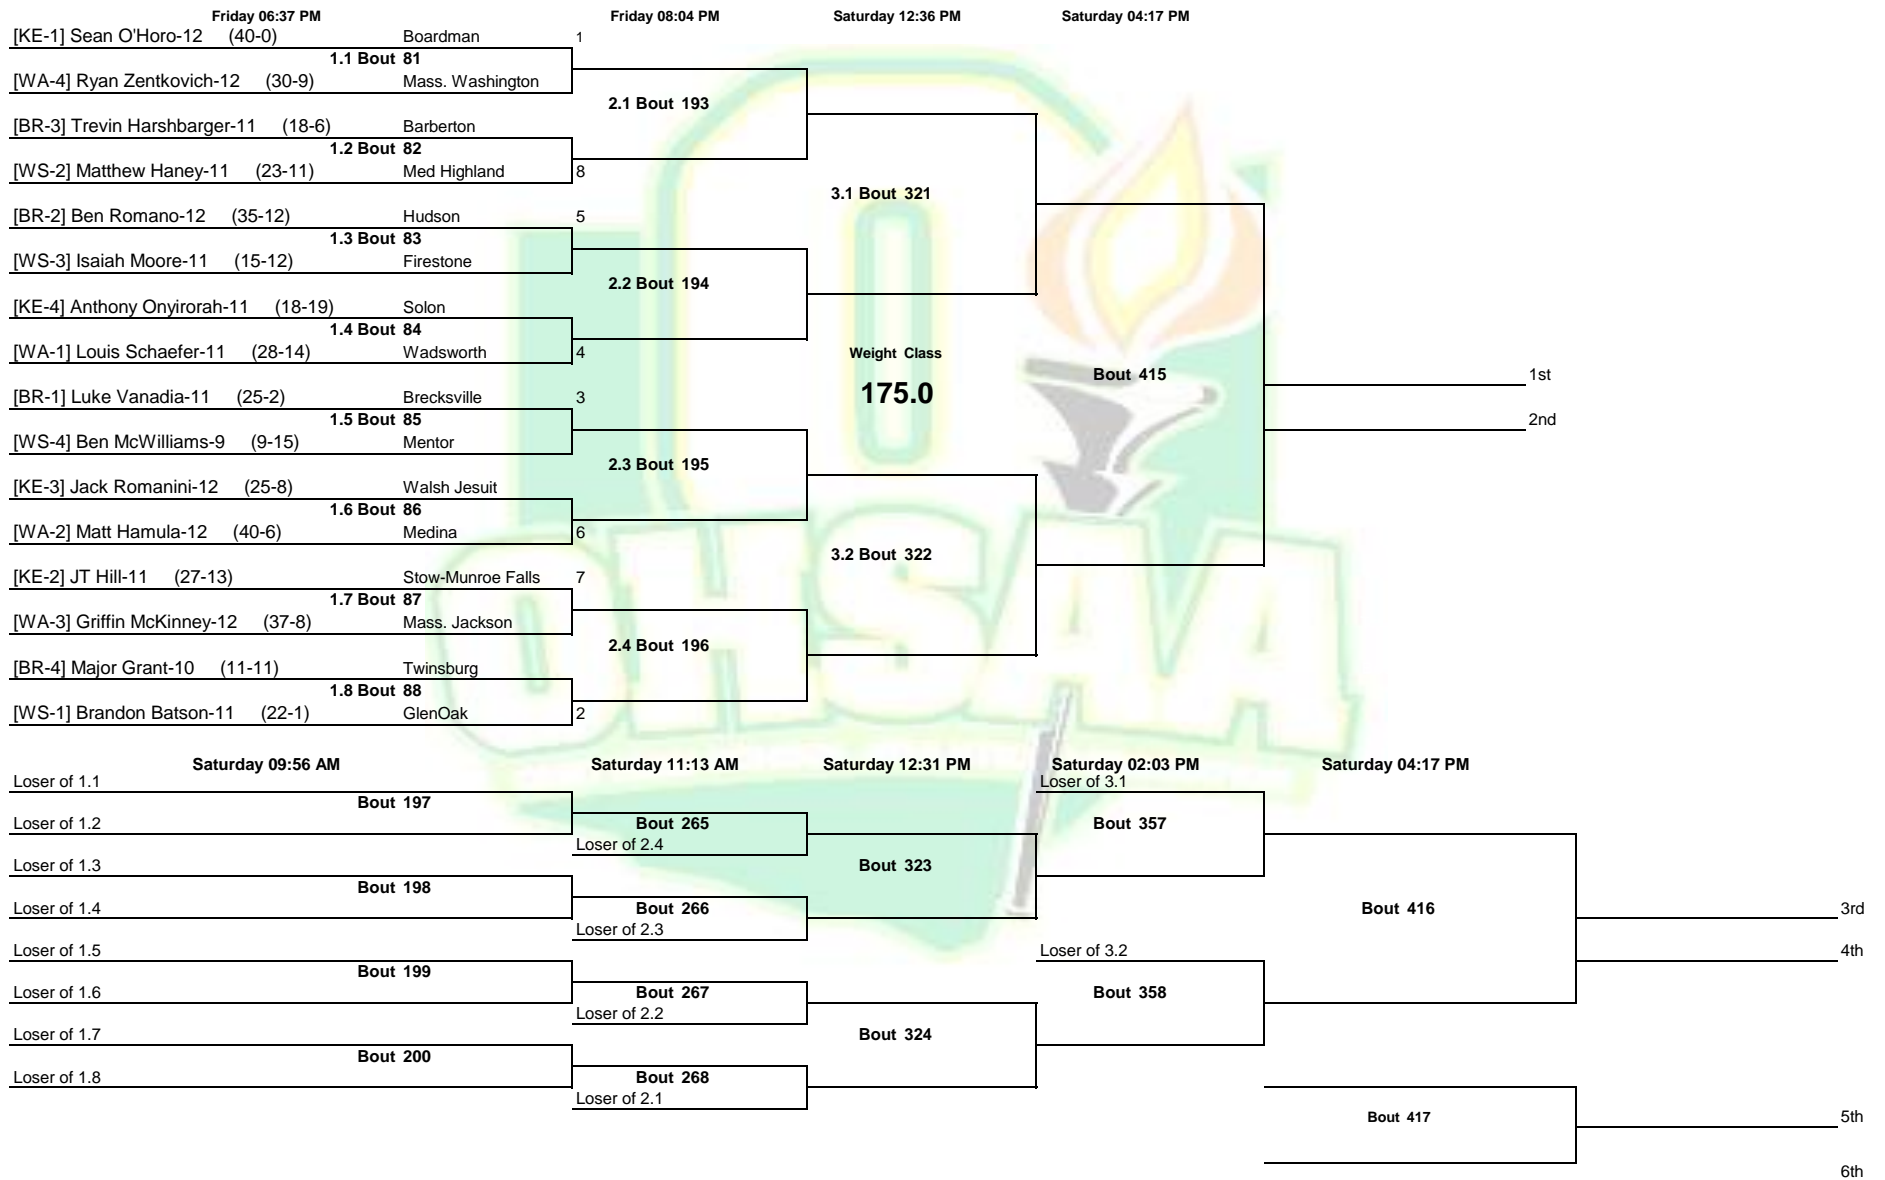

Note: All TIMES are ESTIMATES ONLY

OHSAA D1 District NCanton 2022