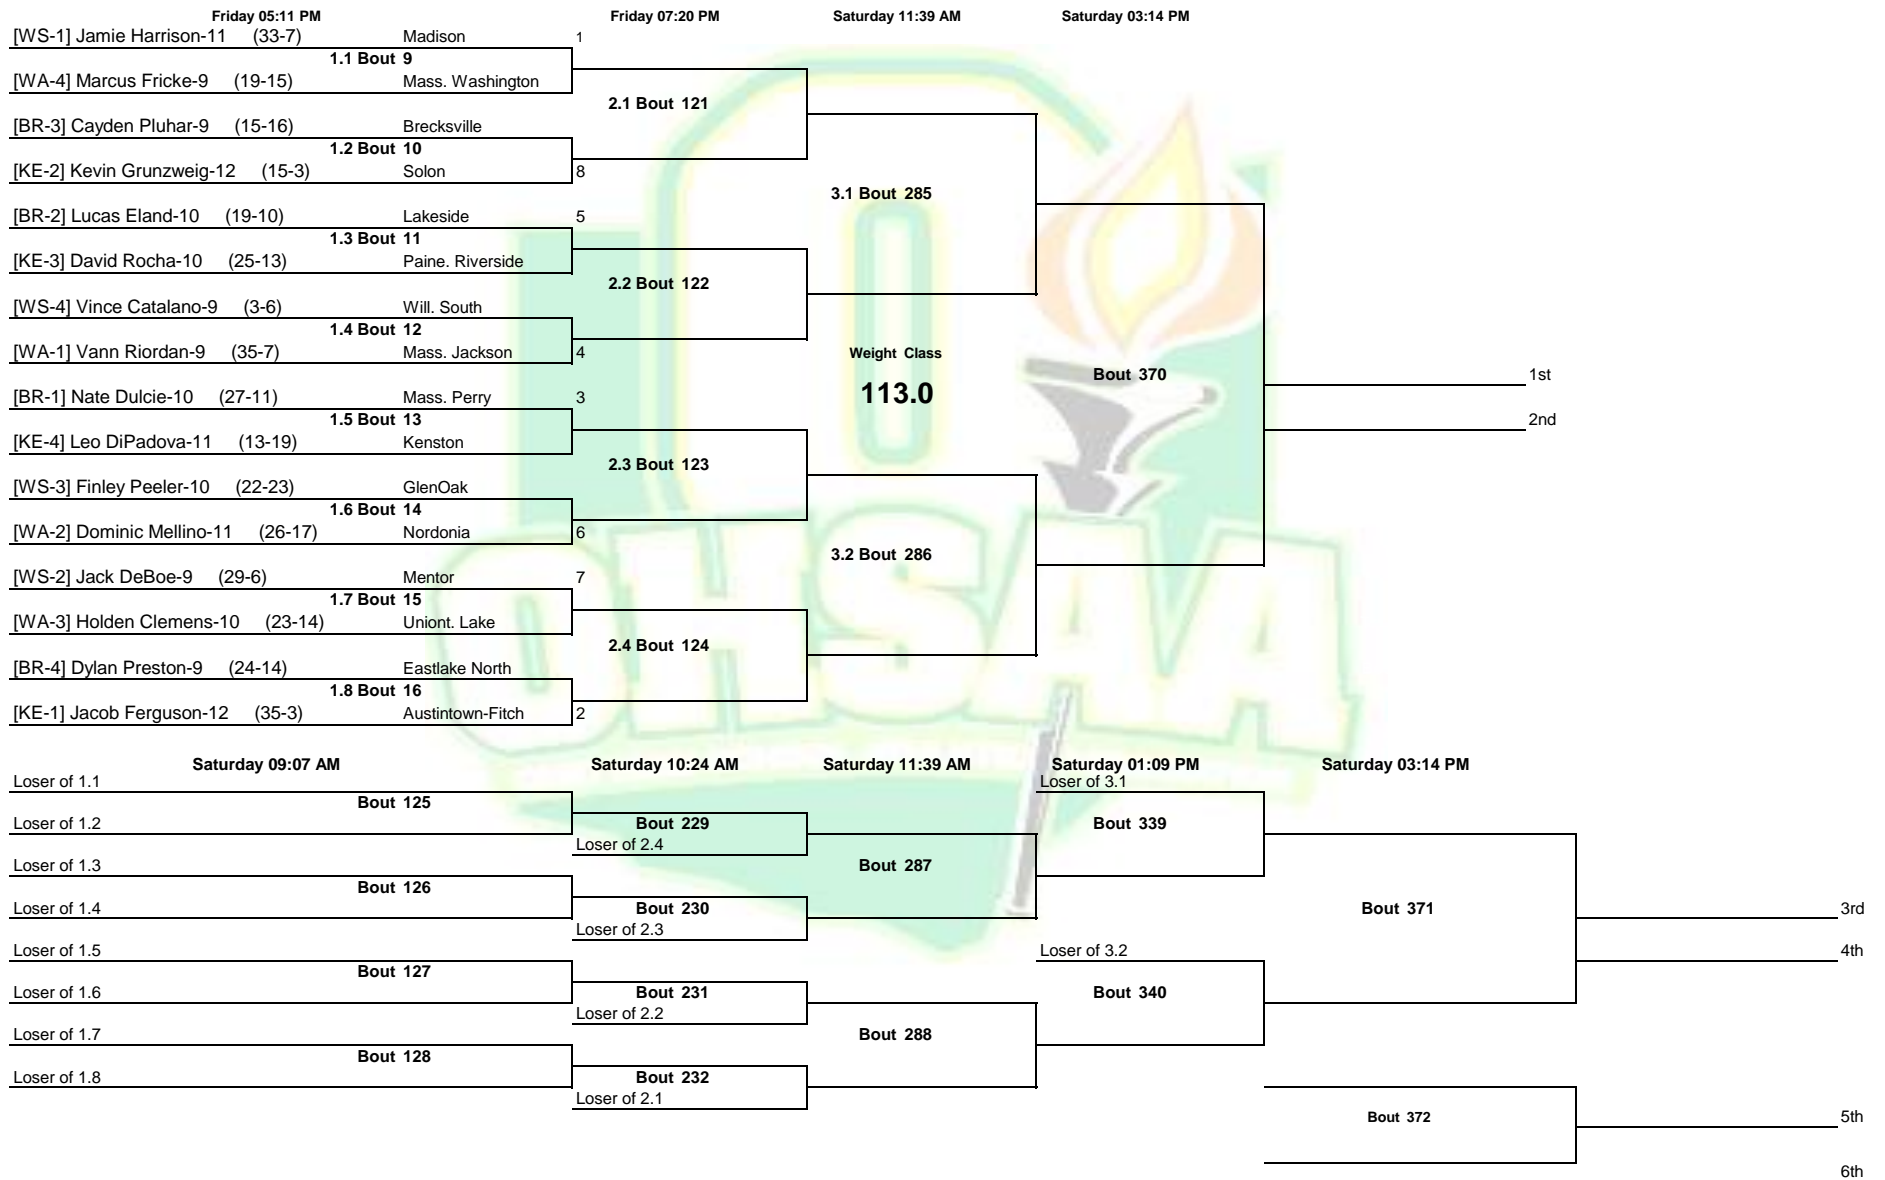

Note: All TIMES are ESTIMATES ONLY

OHSAA D1 District NCanton 2022

Note: All TIMES are ESTIMATES ONLY

OHSAA D1 District NCanton 2022

Note: All TIMES are ESTIMATES ONLY

OHSAA D1 District NCanton 2022

Note: All TIMES are ESTIMATES ONLY