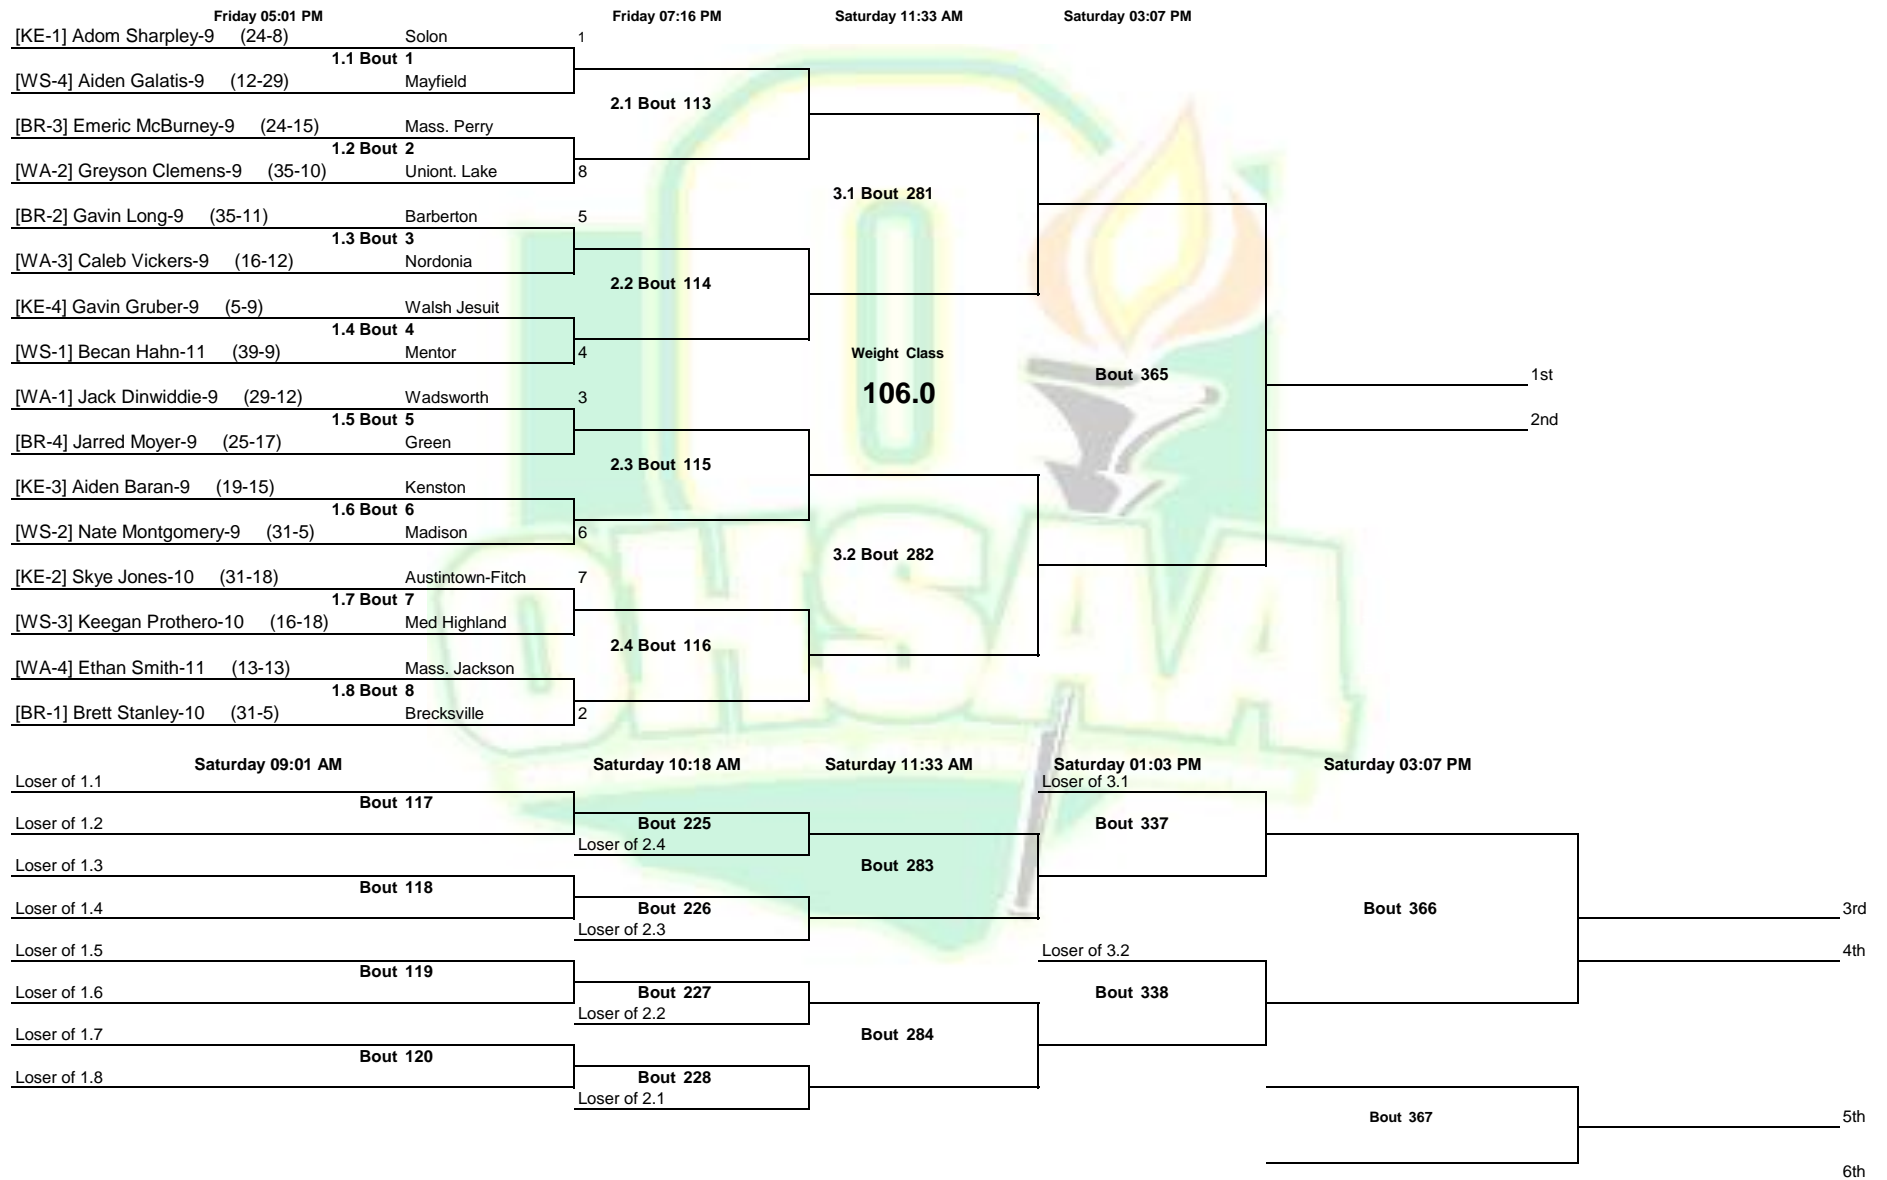

Note: All TIMES are ESTIMATES ONLY

OHSAA D1 District NCanton 2022

Note: All TIMES are ESTIMATES ONLY

OHSAA D1 District NCanton 2022

Note: All TIMES are ESTIMATES ONLY

OHSAA D1 District NCanton 2022

Note: All TIMES are ESTIMATES ONLY

OHSAA D1 District NCanton 2022

Note: All TIMES are ESTIMATES ONLY

OHSAA D1 District NCanton 2022

Note: All TIMES are ESTIMATES ONLY

OHSAA D1 District NCanton 2022

Note: All TIMES are ESTIMATES ONLY

OHSAA D1 District NCanton 2022