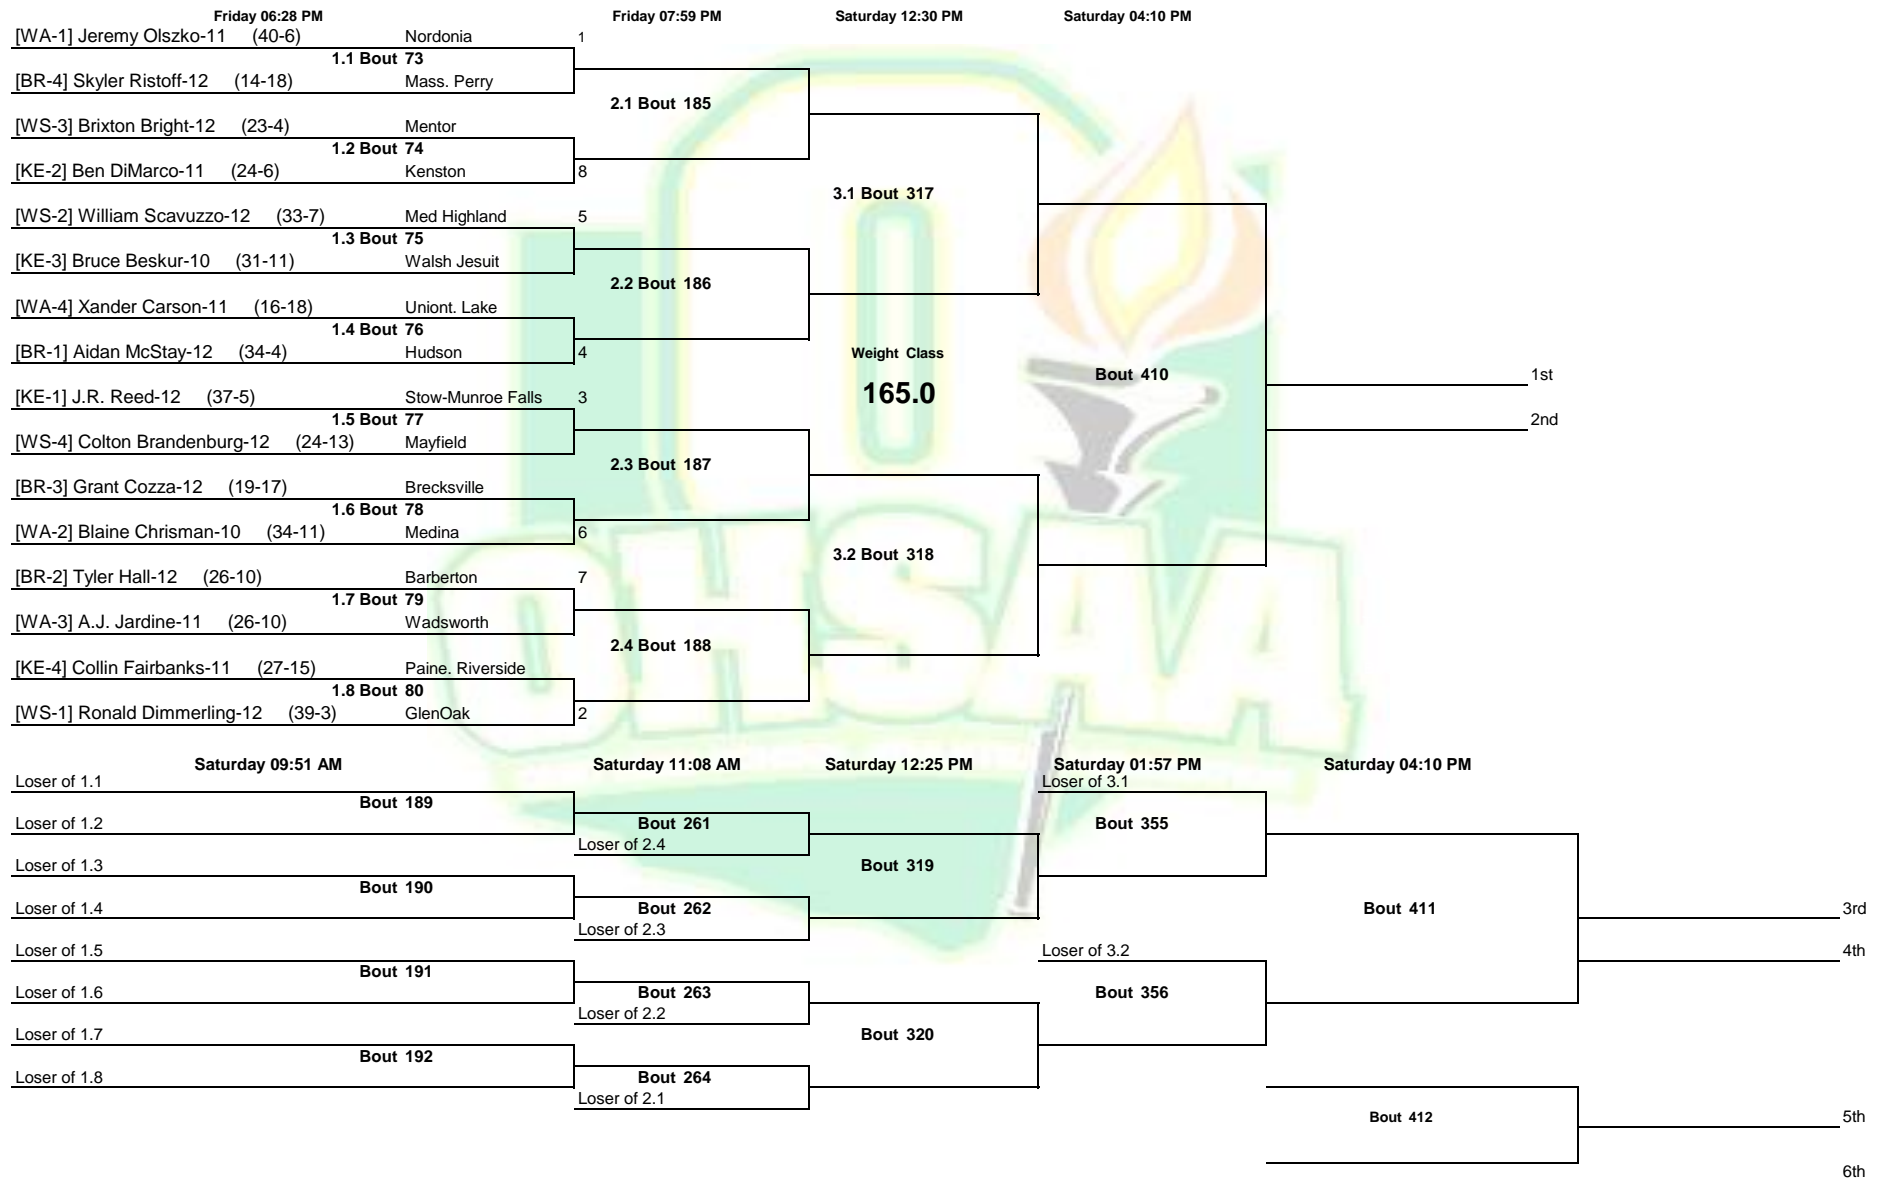

Note: All TIMES are ESTIMATES ONLY

OHSAA D1 District NCanton 2022

Note: All TIMES are ESTIMATES ONLY

OHSAA D1 District NCanton 2022

Note: All TIMES are ESTIMATES ONLY

OHSAA D1 District NCanton 2022

Note: All TIMES are ESTIMATES ONLY