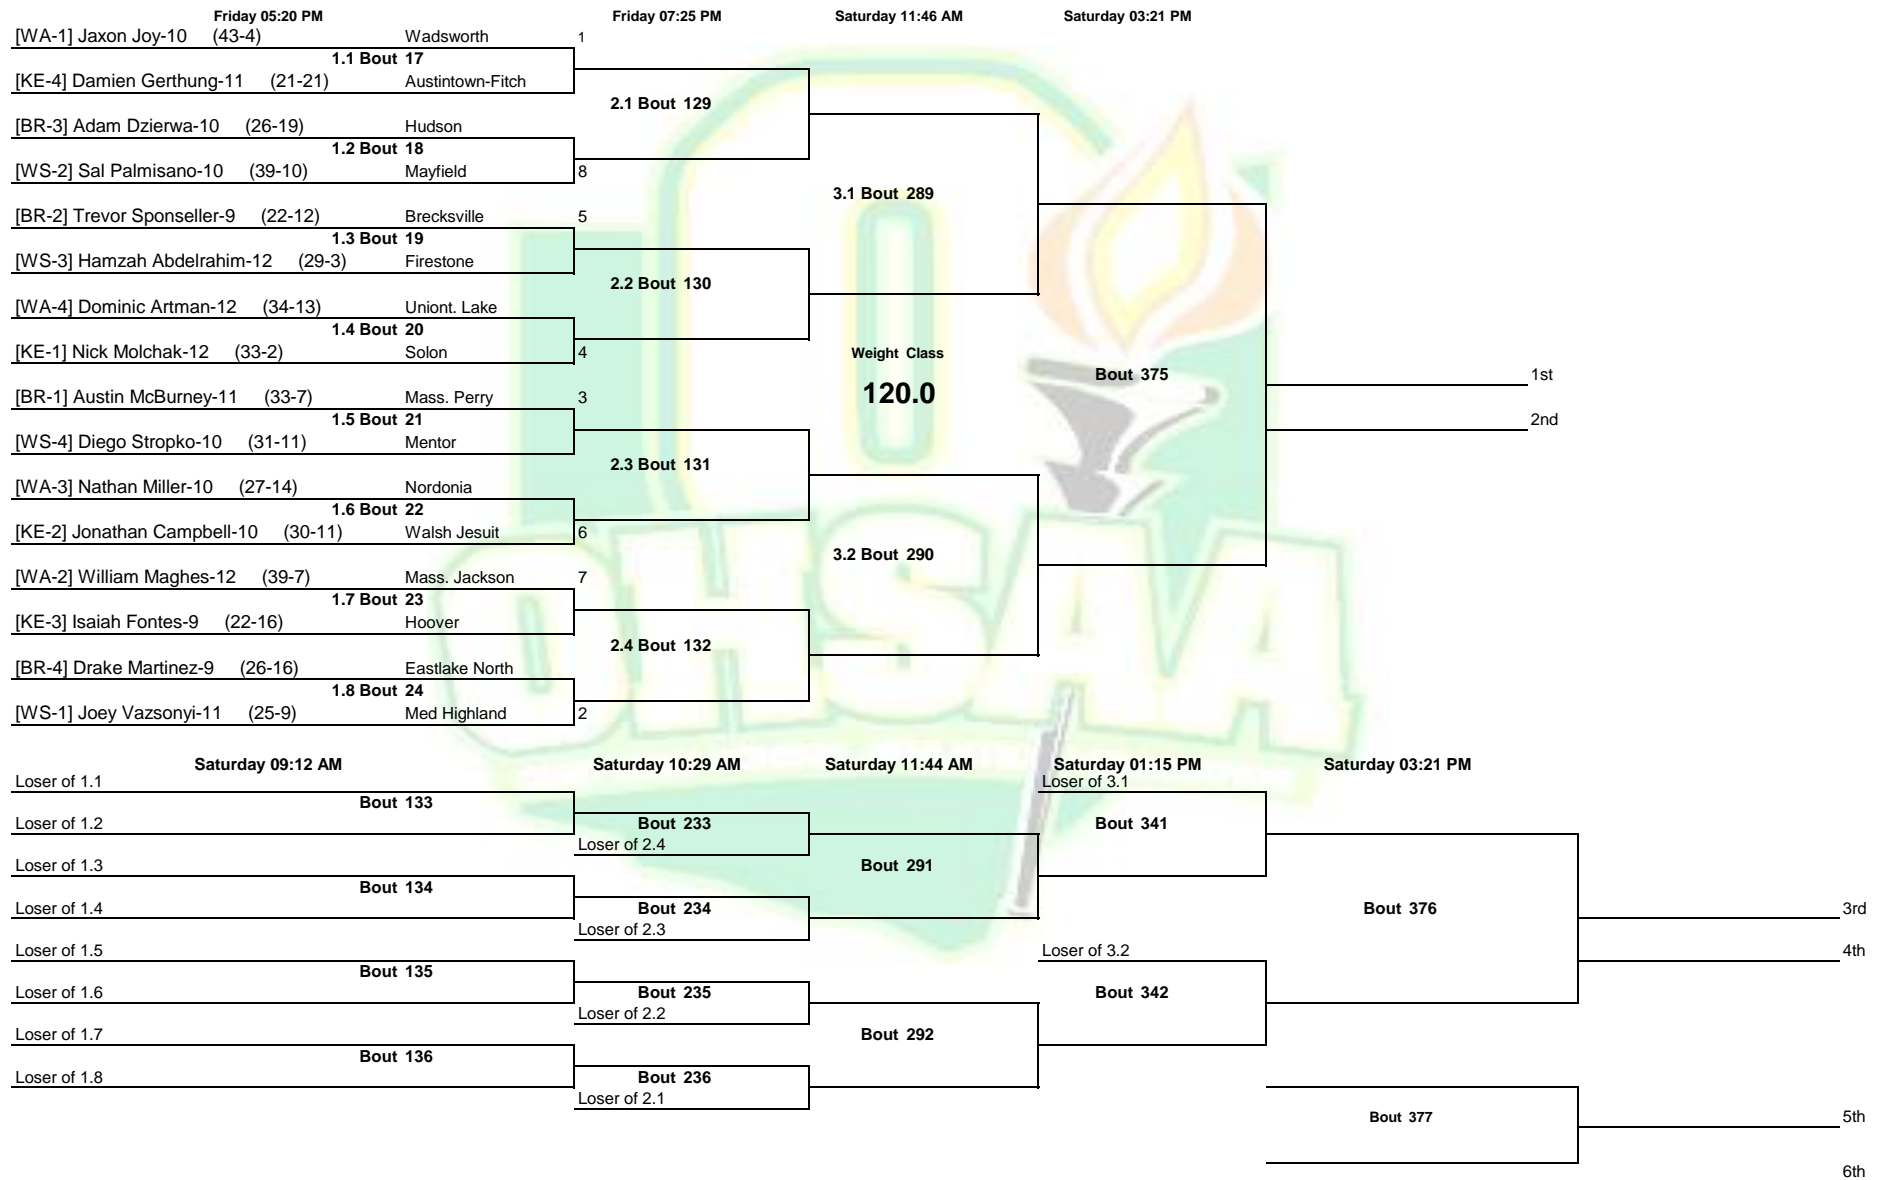

Note: All TIMES are ESTIMATES ONLY

OHSAA D1 District NCanton 2022

Note: All TIMES are ESTIMATES ONLY

OHSAA D1 District NCanton 2022

Note: All TIMES are ESTIMATES ONLY

OHSAA D1 District NCanton 2022

Note: All TIMES are ESTIMATES ONLY