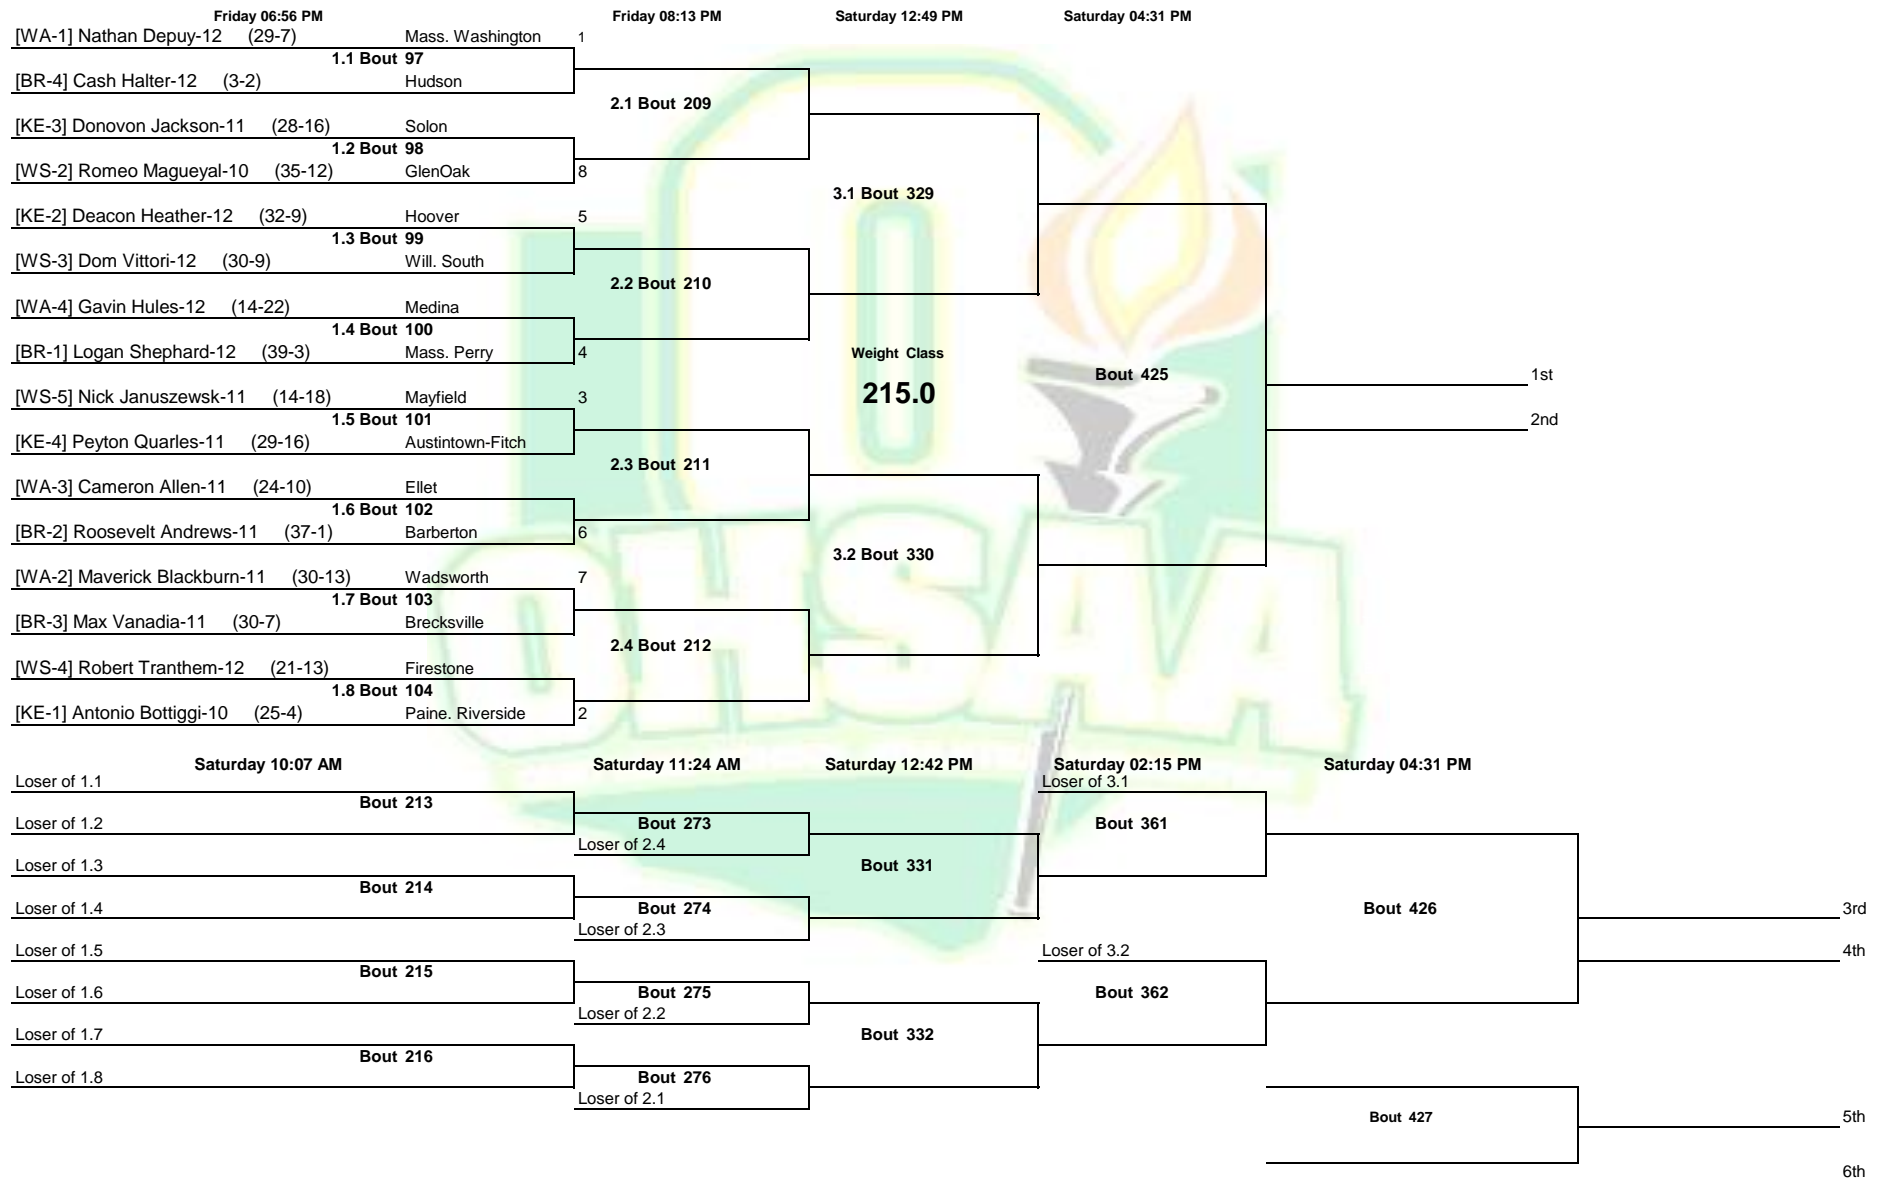

OHSAA D1 District NCanton 2022

Note: All TIMES are ESTIMATES ONLY

OHSAA D1 District NCanton 2022

Note: All TIMES are ESTIMATES ONLY

OHSAA D1 District NCanton 2022

Note: All TIMES are ESTIMATES ONLY

OHSAA D1 District NCanton 2022