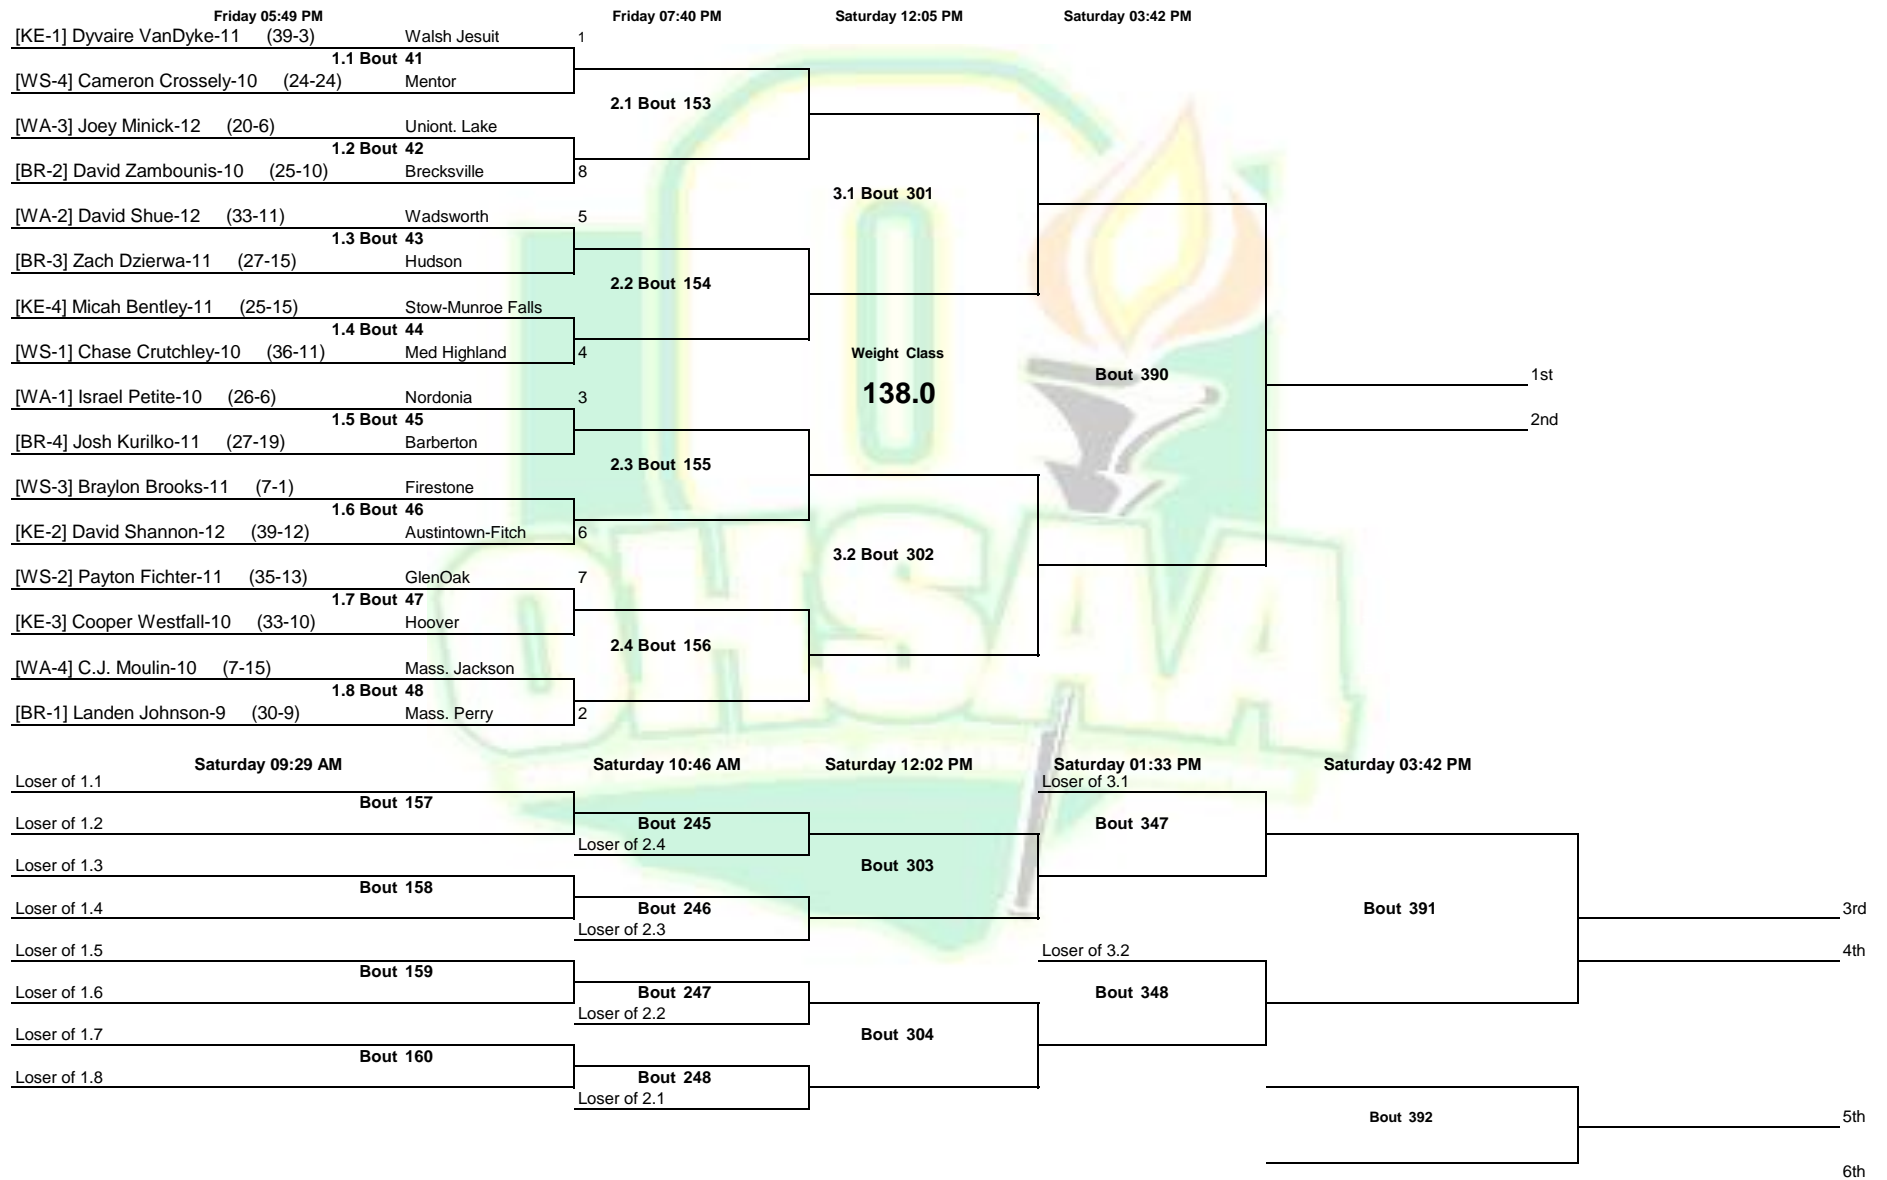

OHSAA D1 District NCanton 2022

Note: All TIMES are ESTIMATES ONLY

OHSAA D1 District NCanton 2022

Note: All TIMES are ESTIMATES ONLY

OHSAA D1 District NCanton 2022

Note: All TIMES are ESTIMATES ONLY

OHSAA D1 District NCanton 2022