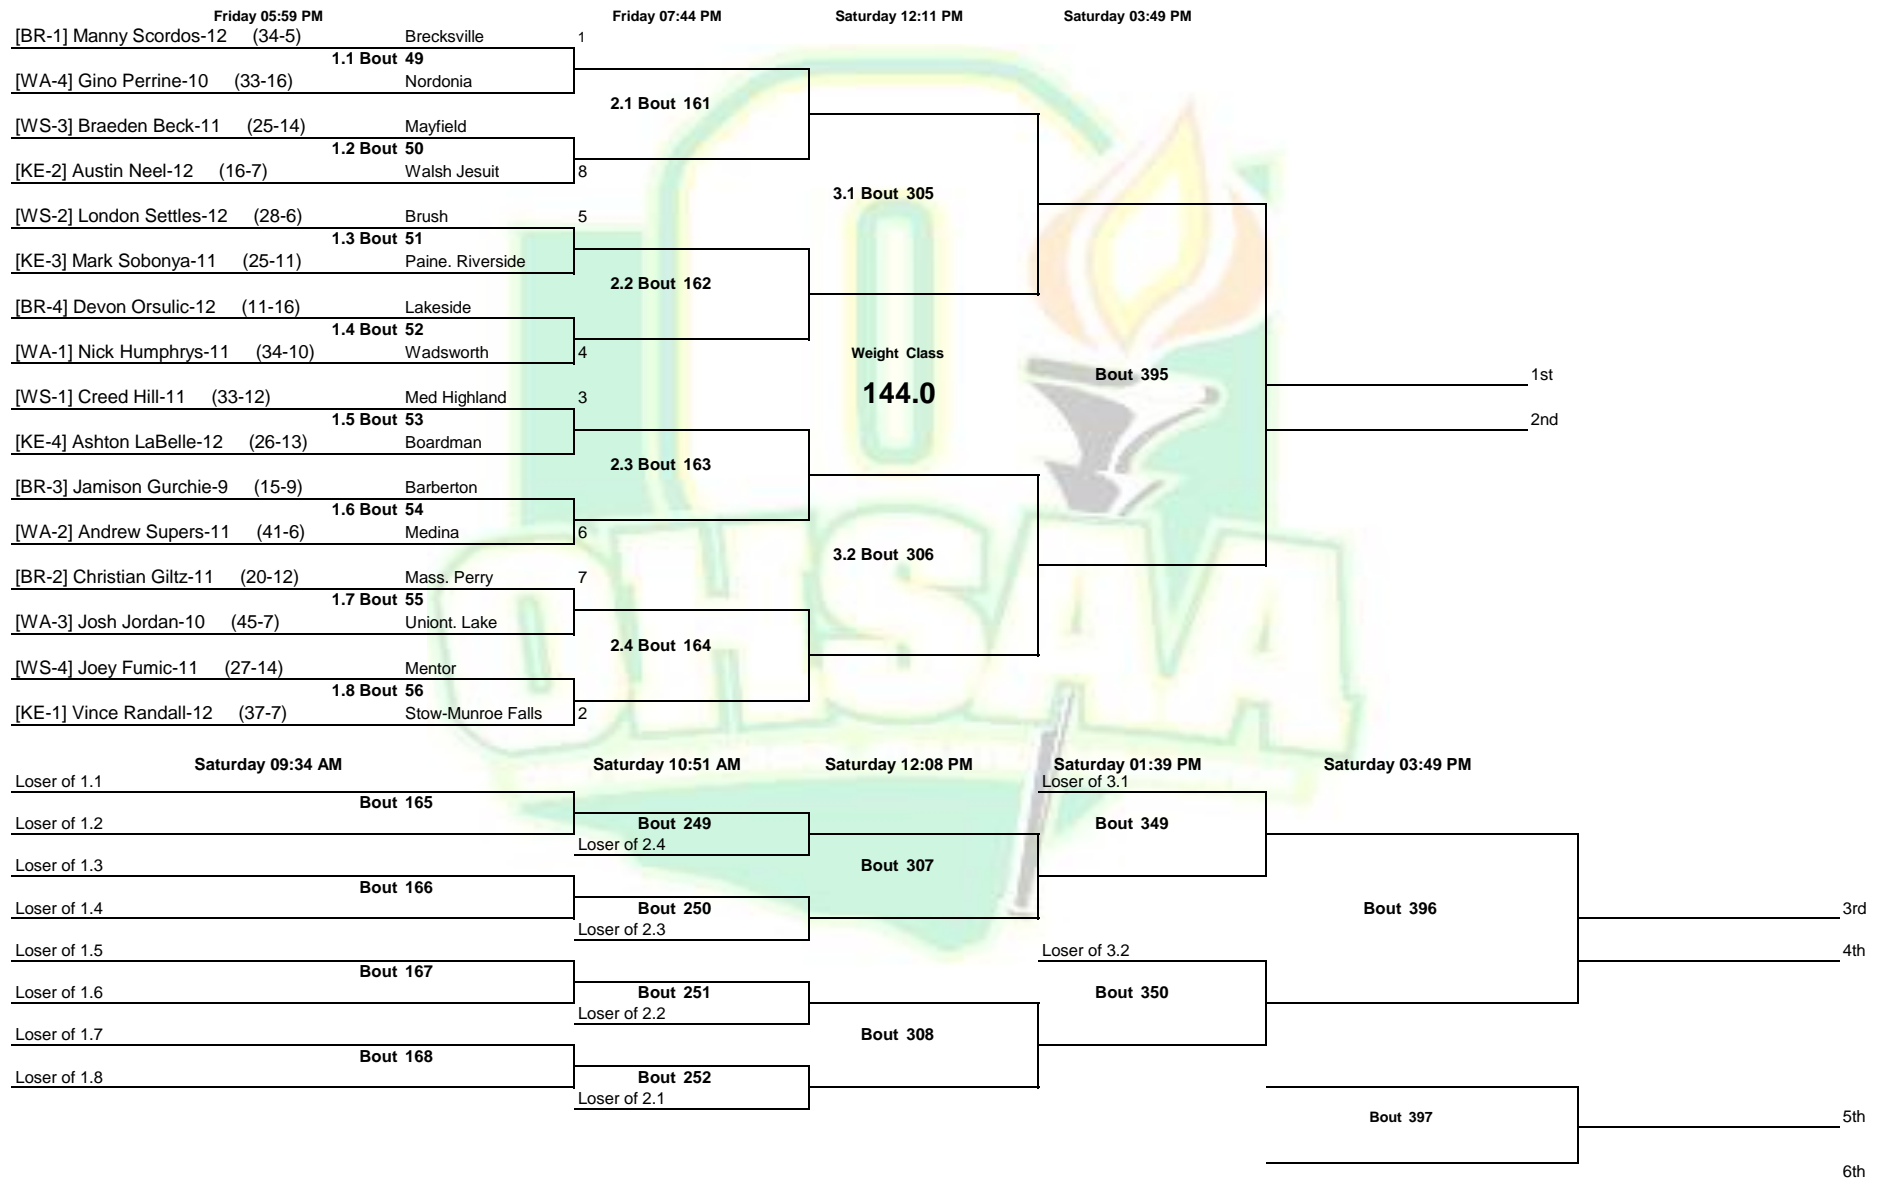

OHSAA D1 District NCanton 2022

Note: All TIMES are ESTIMATES ONLY

OHSAA D1 District NCanton 2022

Note: All TIMES are ESTIMATES ONLY

OHSAA D1 District NCanton 2022

Note: All TIMES are ESTIMATES ONLY

OHSAA D1 District NCanton 2022