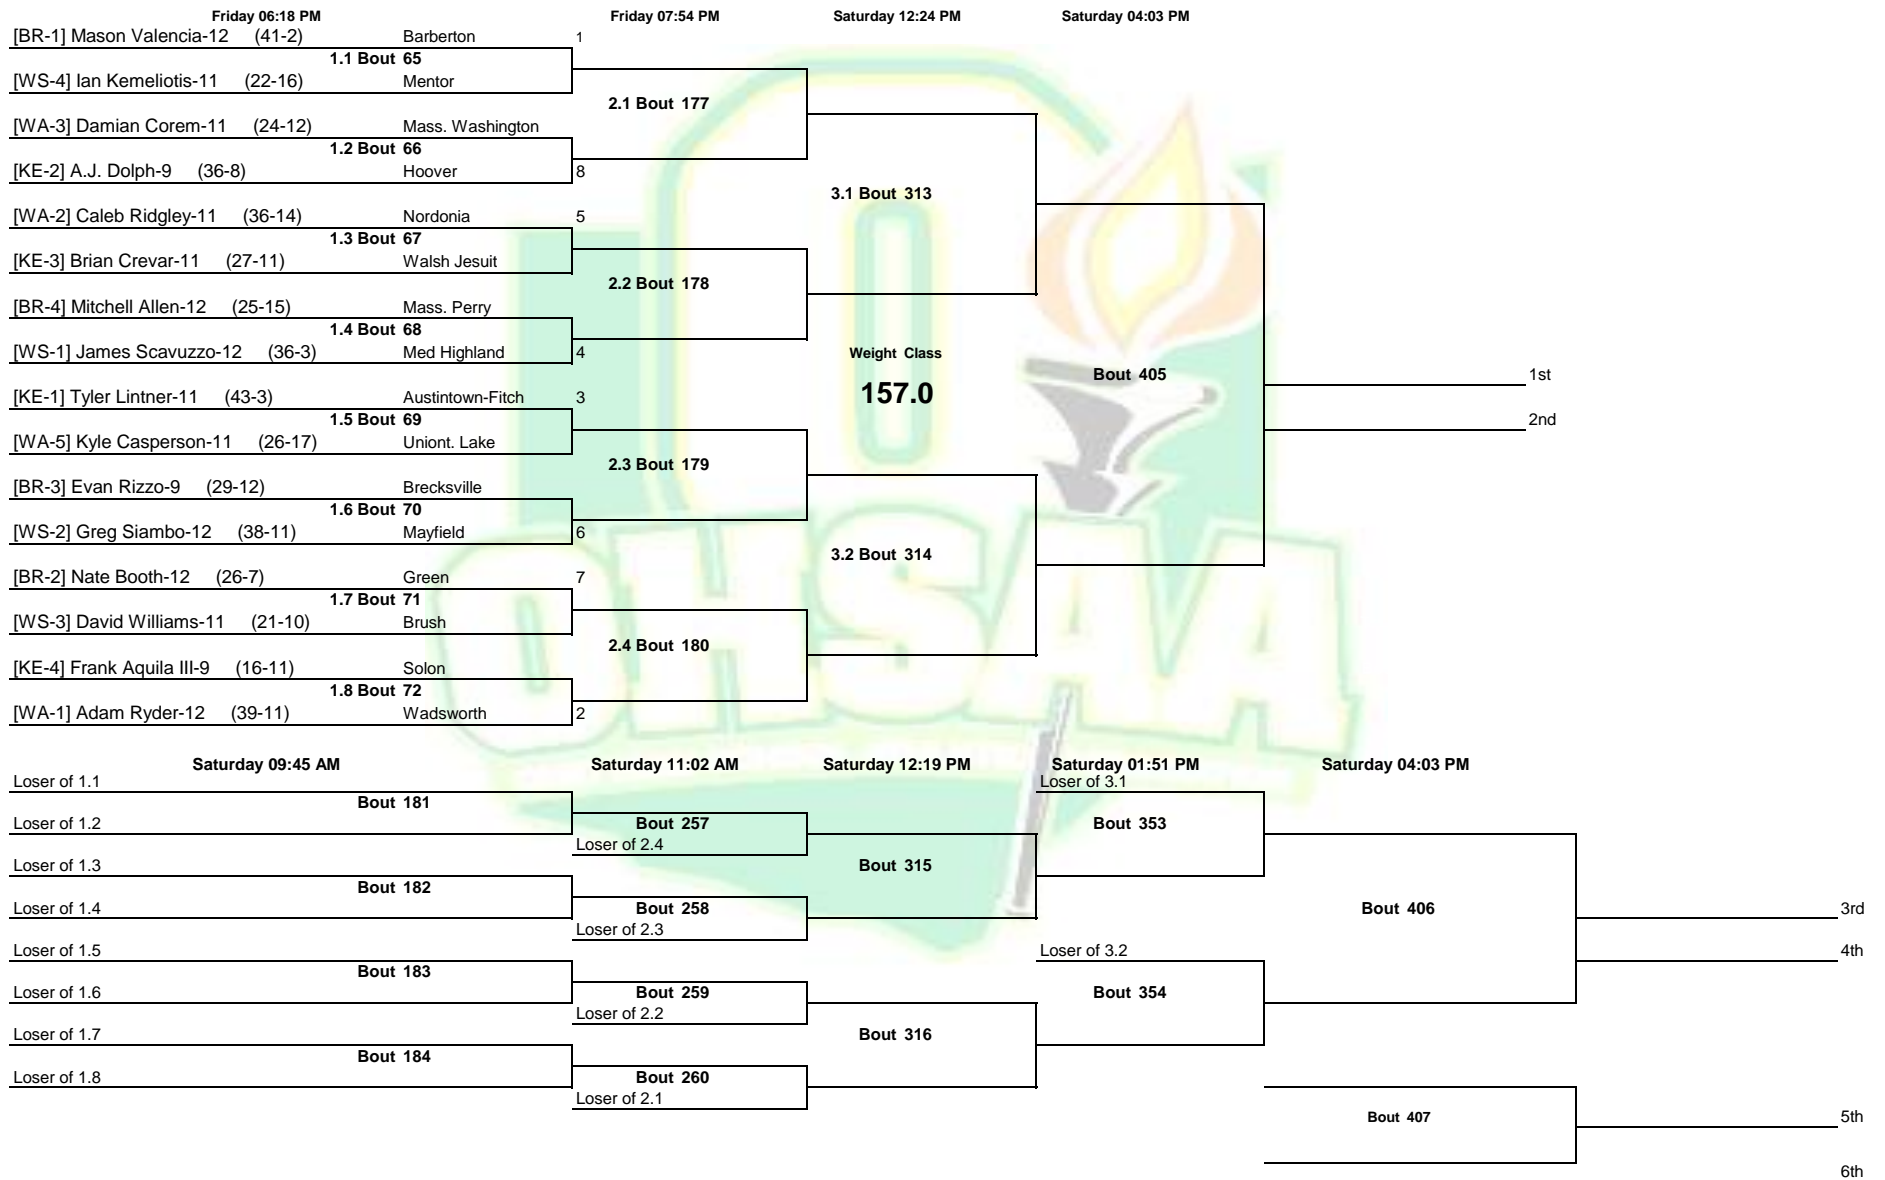

Note: All TIMES are ESTIMATES ONLY

OHSAA D1 District NCanton 2022

Note: All TIMES are ESTIMATES ONLY

OHSAA D1 District NCanton 2022

Note: All TIMES are ESTIMATES ONLY

OHSAA D1 District NCanton 2022

Note: All TIMES are ESTIMATES ONLY