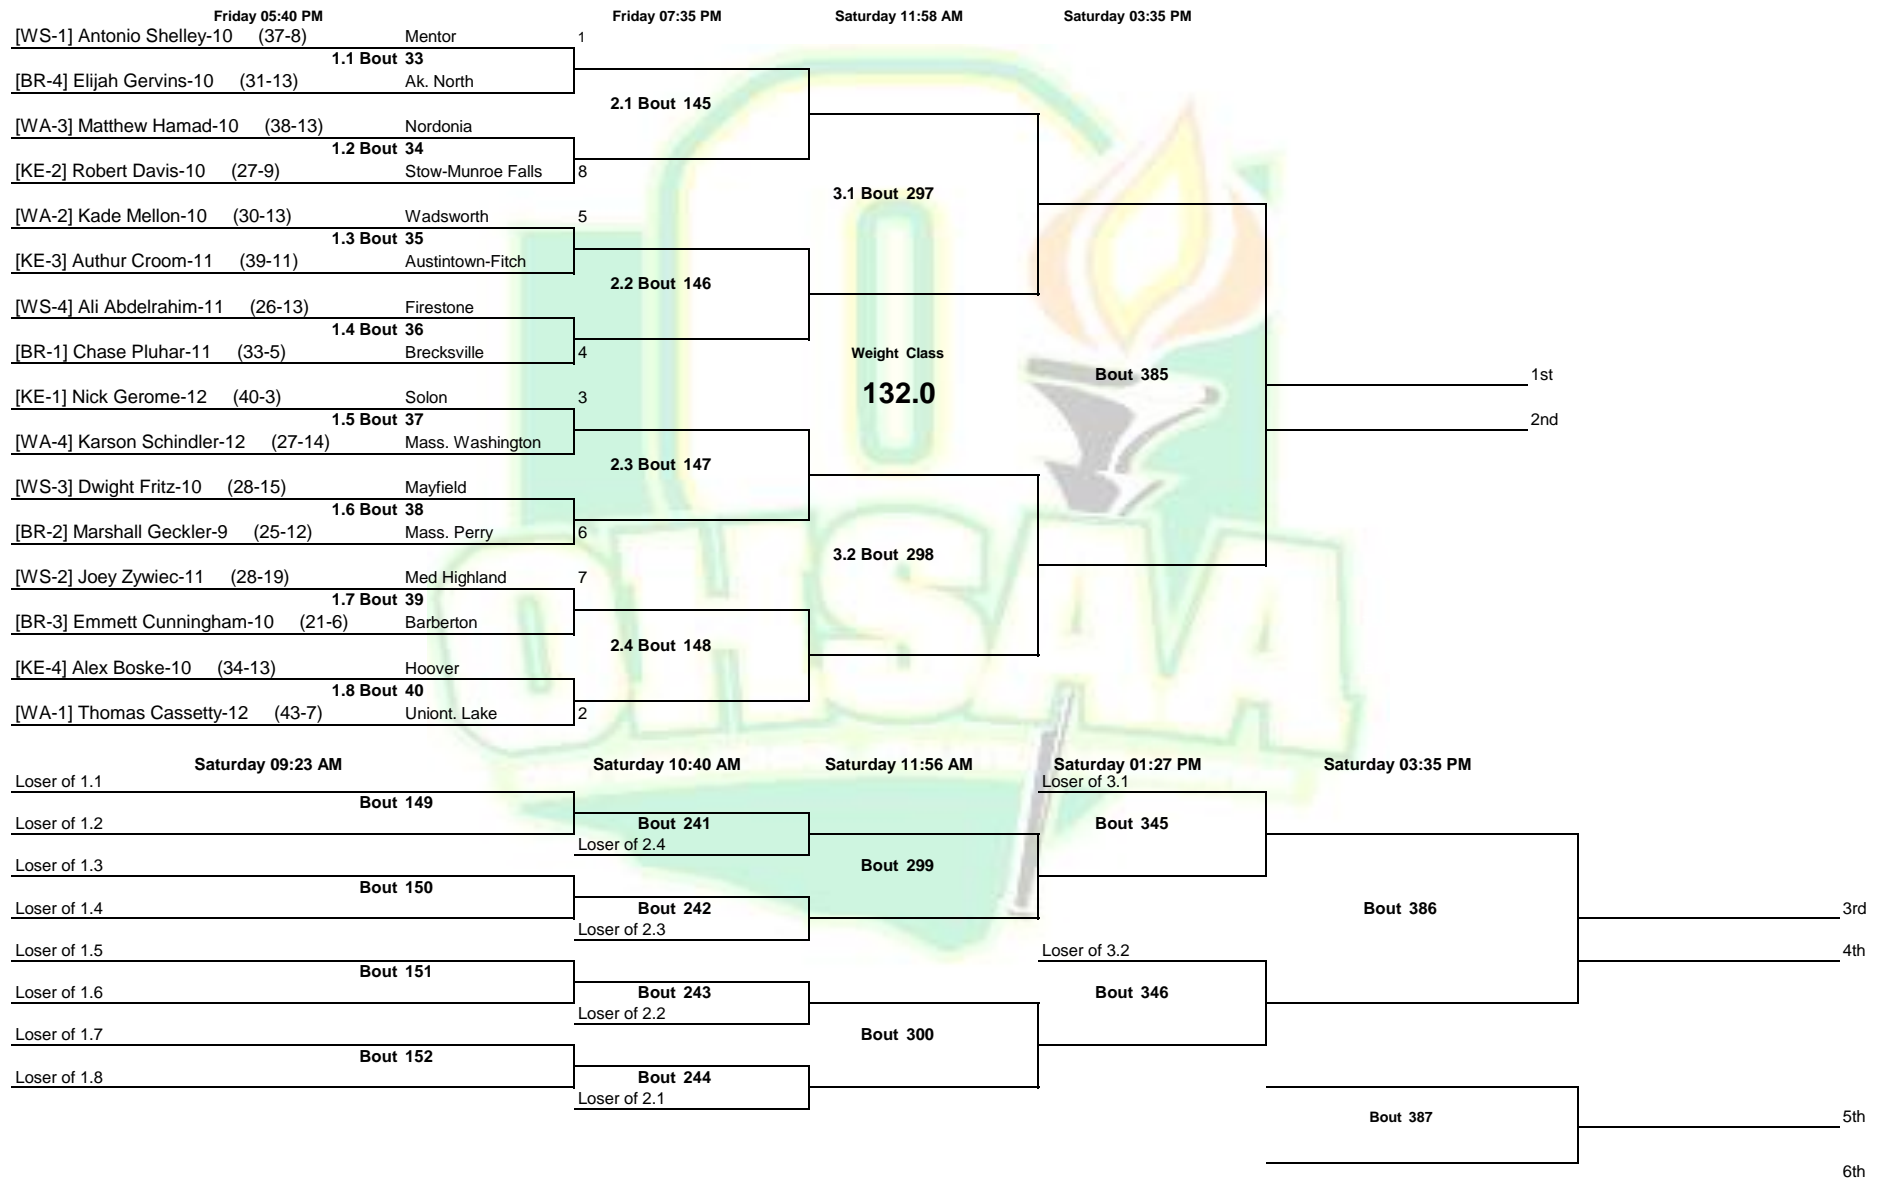

Note: All TIMES are ESTIMATES ONLY

OHSAA D1 District NCanton 2022