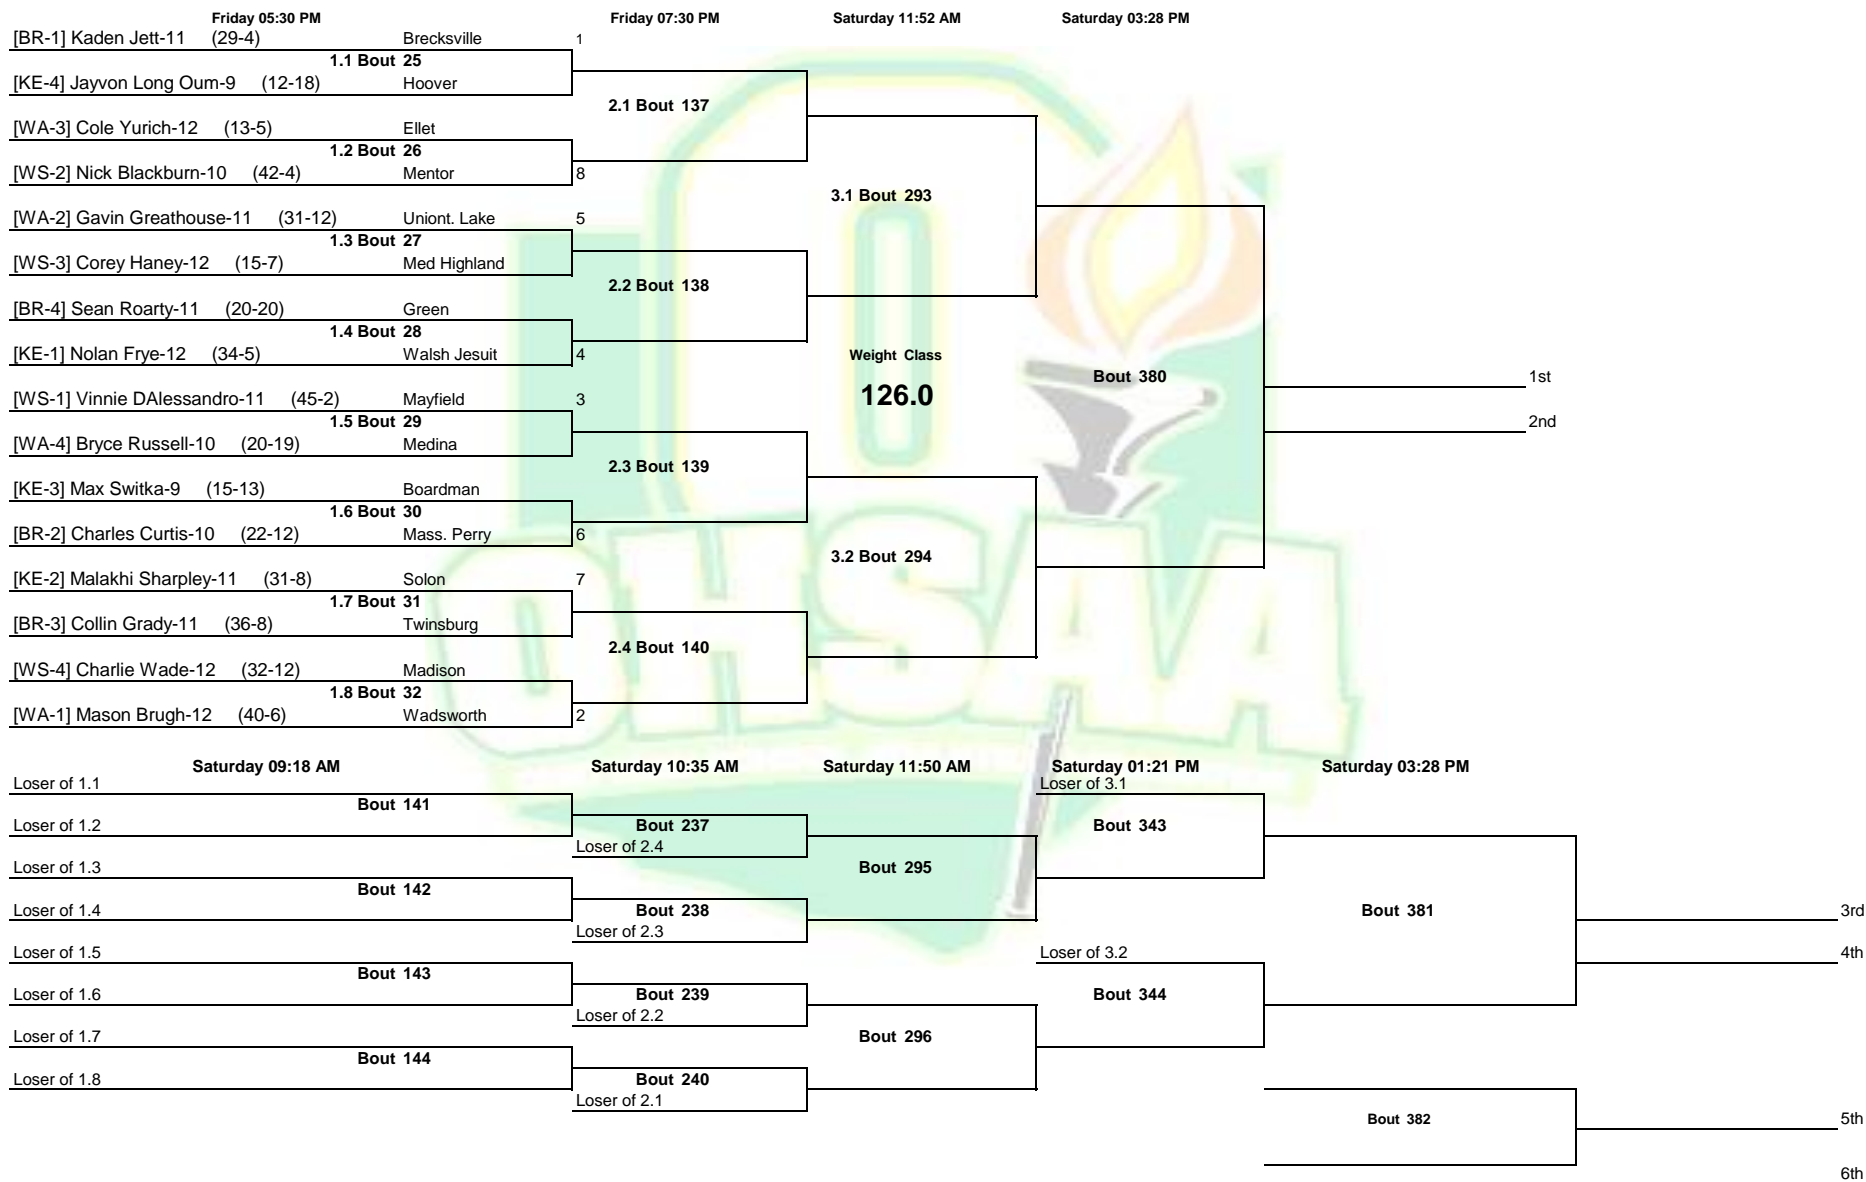

Note: All TIMES are ESTIMATES ONLY

OHSAA D1 District NCanton 2022

Note: All TIMES are ESTIMATES ONLY

OHSAA D1 District NCanton 2022

Note: All TIMES are ESTIMATES ONLY

OHSAA D1 District NCanton 2022

Note: All TIMES are ESTIMATES ONLY

OHSAA D1 District NCanton 2022

Note: All TIMES are ESTIMATES ONLY

OHSAA D1 District NCanton 2022

Note: All TIMES are ESTIMATES ONLY

OHSAA D1 District NCanton 2022

Note: All TIMES are ESTIMATES ONLY

OHSAA D1 District NCanton 2022