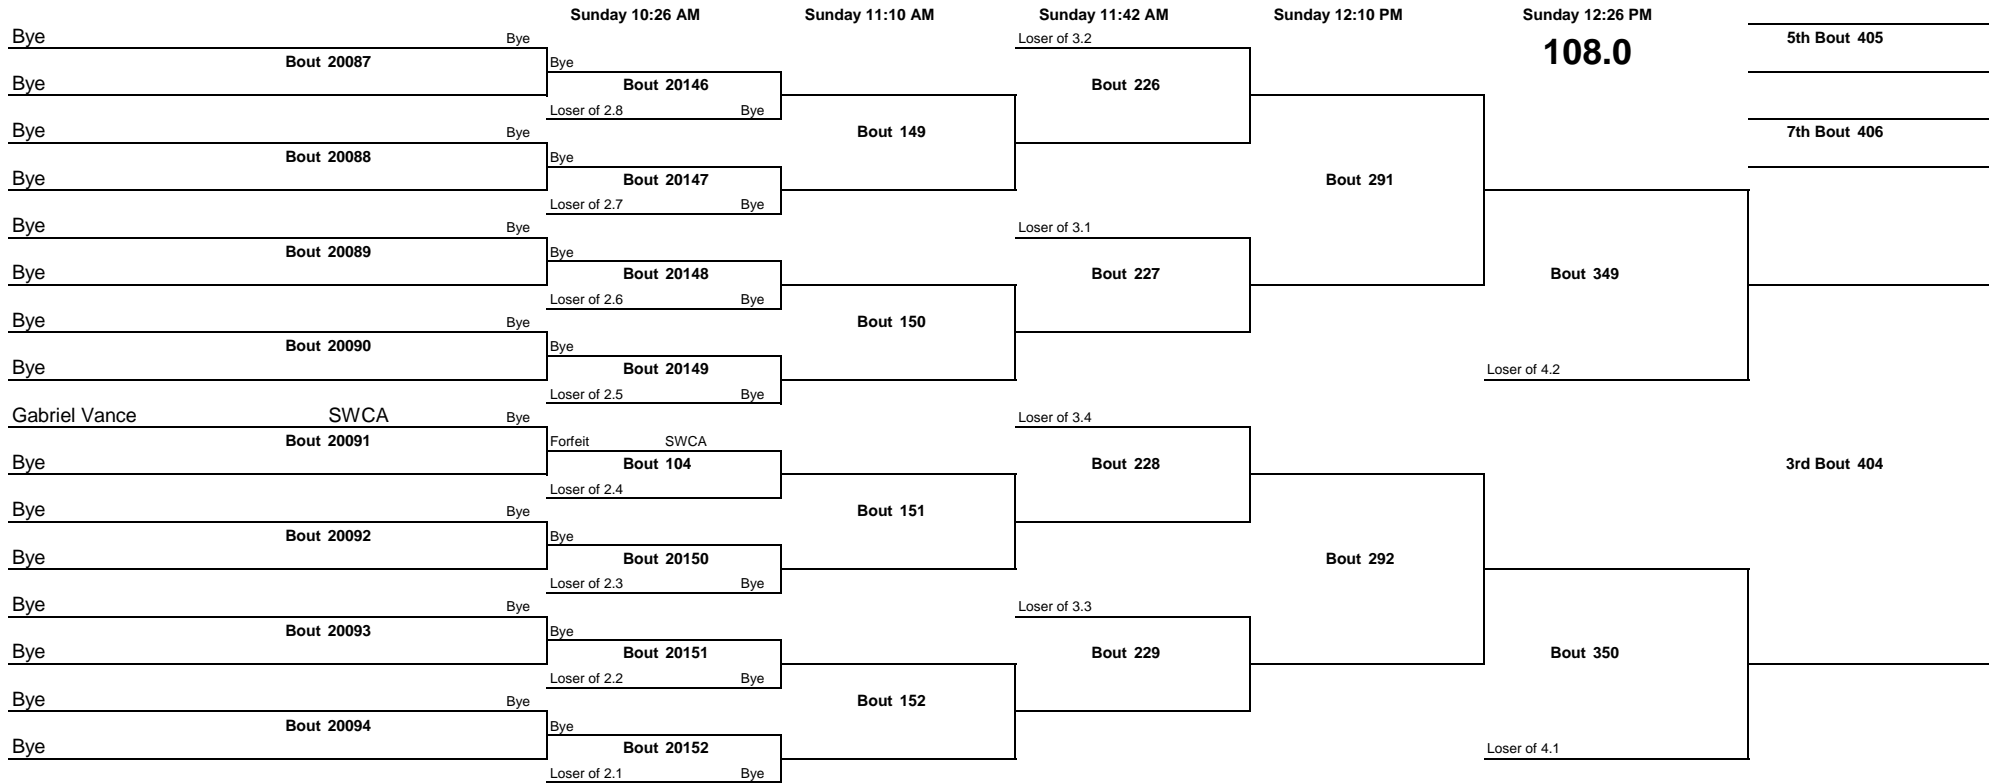

Steubenville JH OAC District 2020

Note: All TIMES are ESTIMATES ONLY

Steubenville JH OAC District 2020

Note: All TIMES are ESTIMATES ONLY

Steubenville JH OAC District 2020

Note: All TIMES are ESTIMATES ONLY