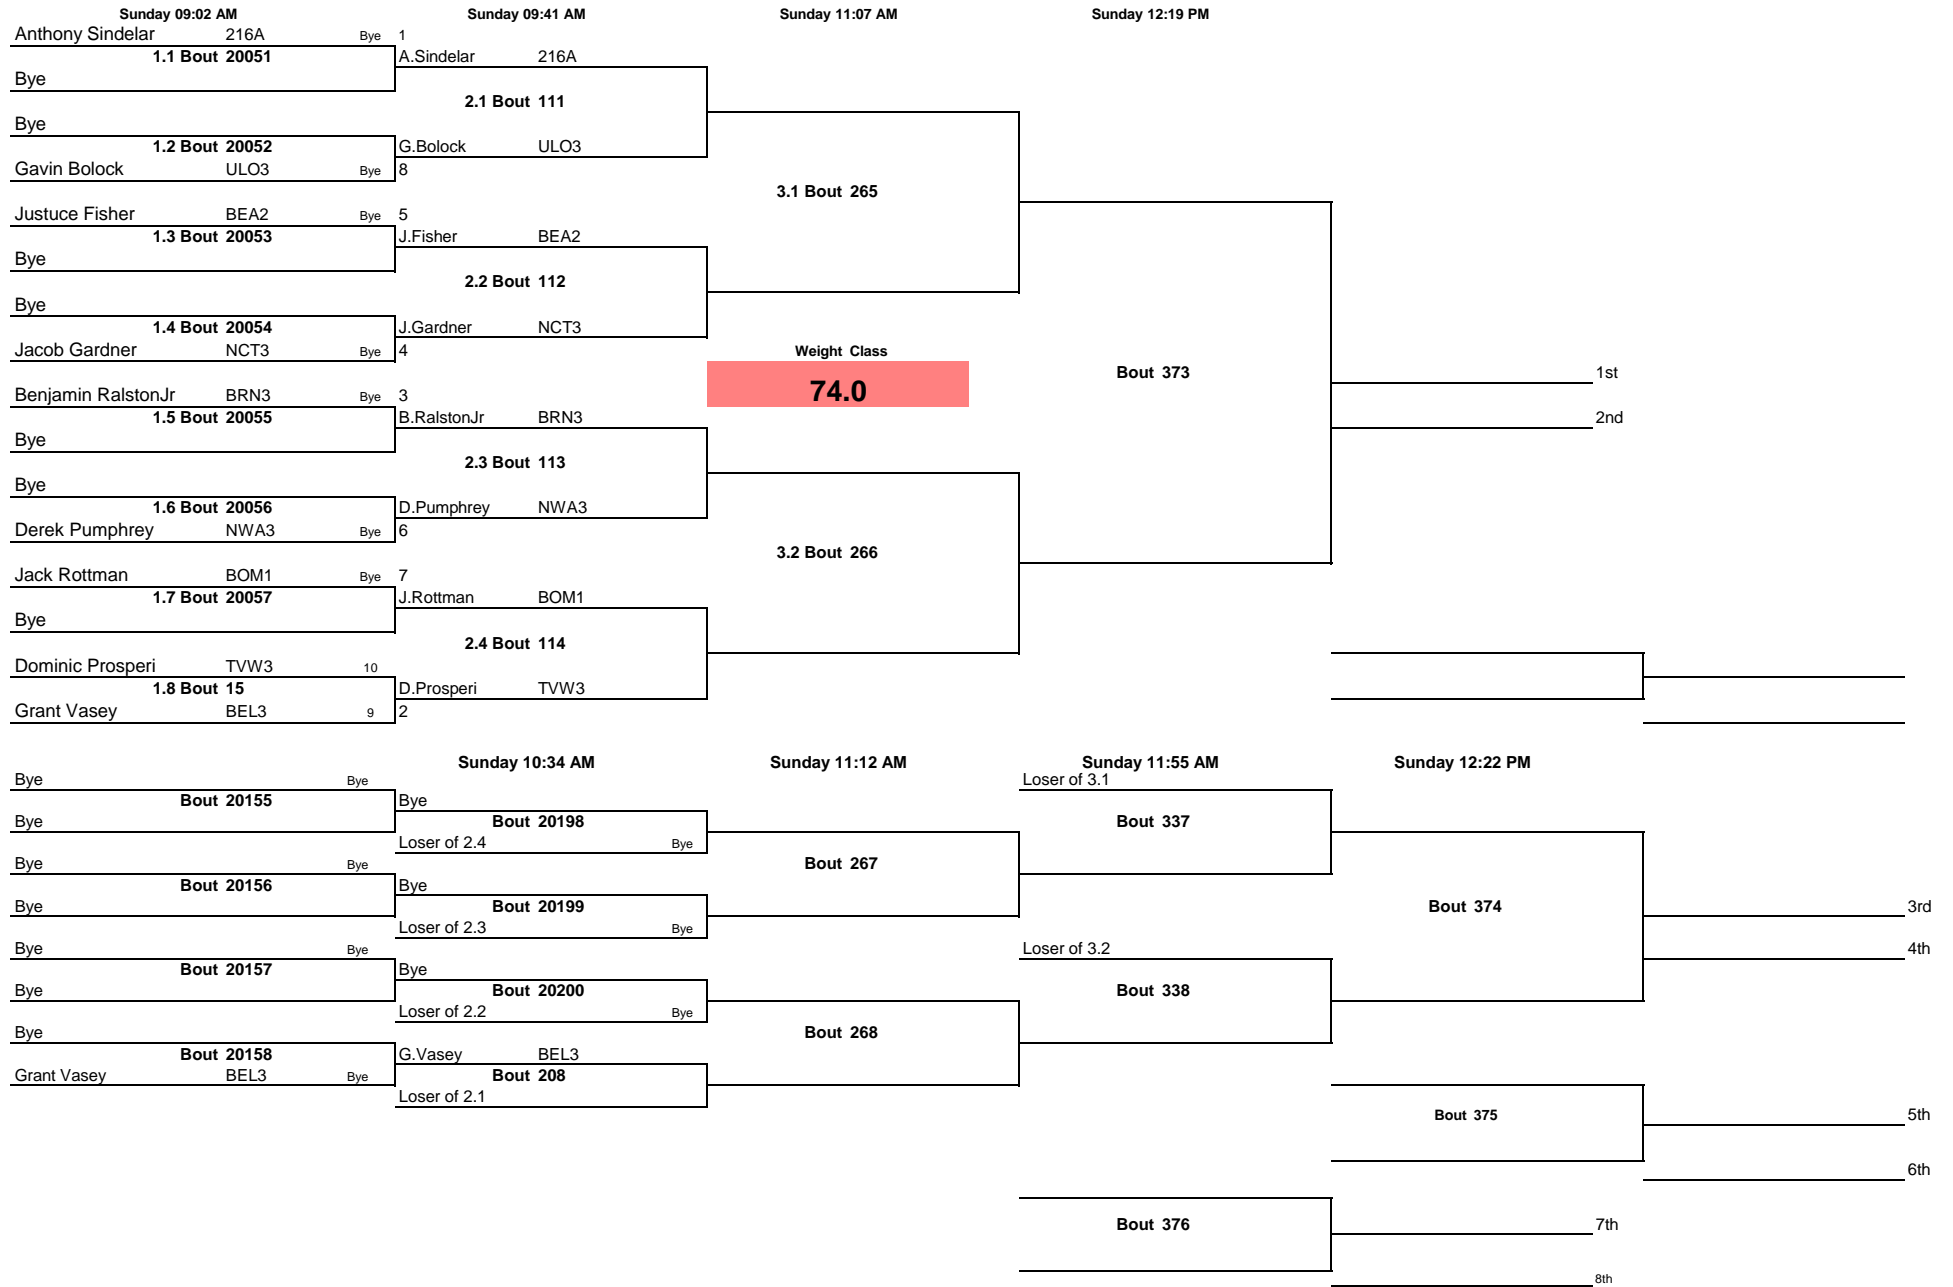

Note: All TIMES are ESTIMATES ONLY

Steubenville JH OAC District 2020

Note: All TIMES are ESTIMATES ONLY

Steubenville JH OAC District 2020

Steubenville JH OAC District 2020

Note: All TIMES are ESTIMATES ONLY