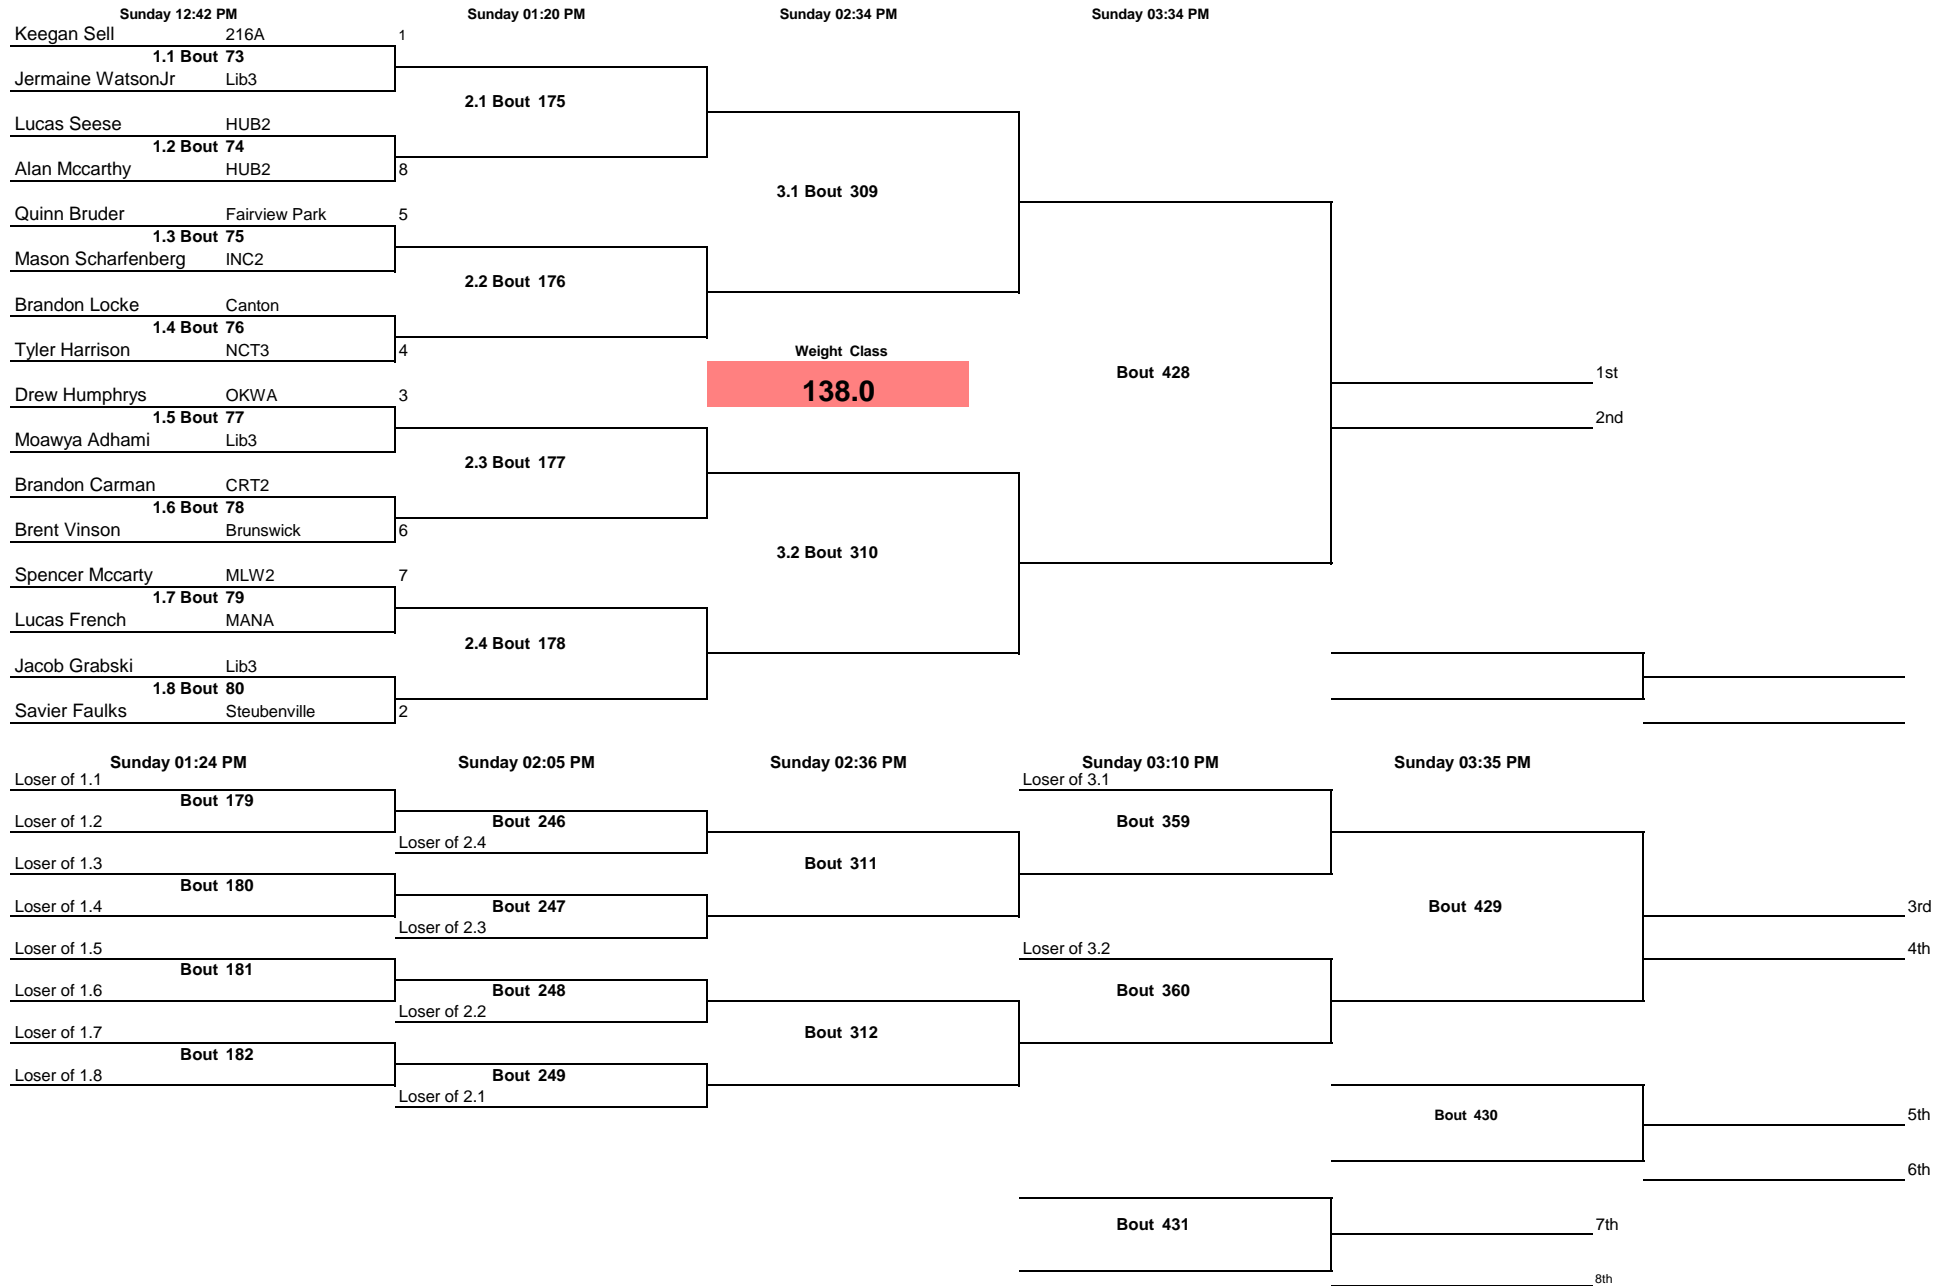

Note: All TIMES are ESTIMATES ONLY

Steubenville JH OAC District 2020