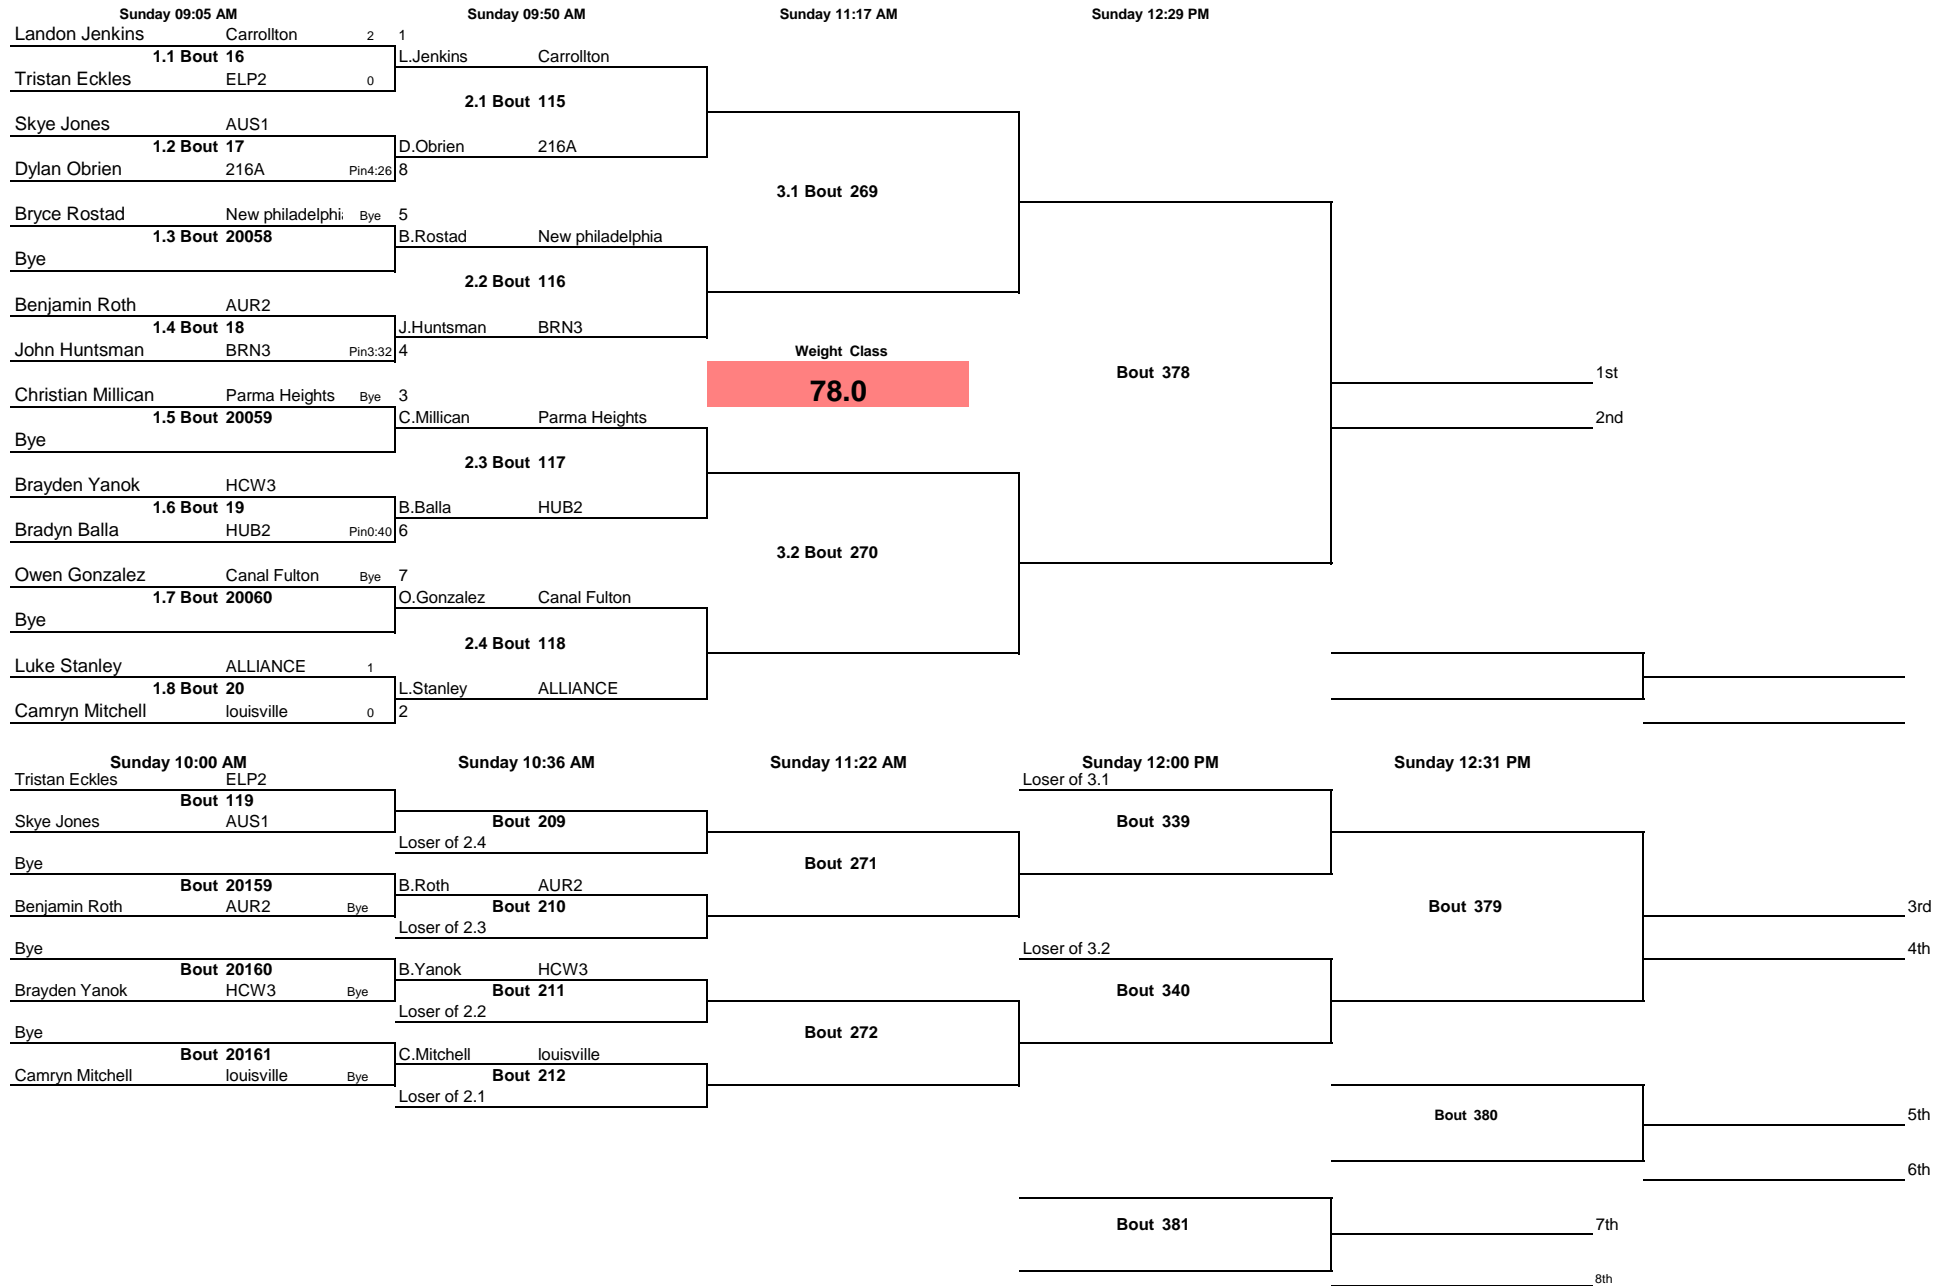

Note: All TIMES are ESTIMATES ONLY

Steubenville JH OAC District 2020

Note: All TIMES are ESTIMATES ONLY

Steubenville JH OAC District 2020

Steubenville JH OAC District 2020

Note: All TIMES are ESTIMATES ONLY