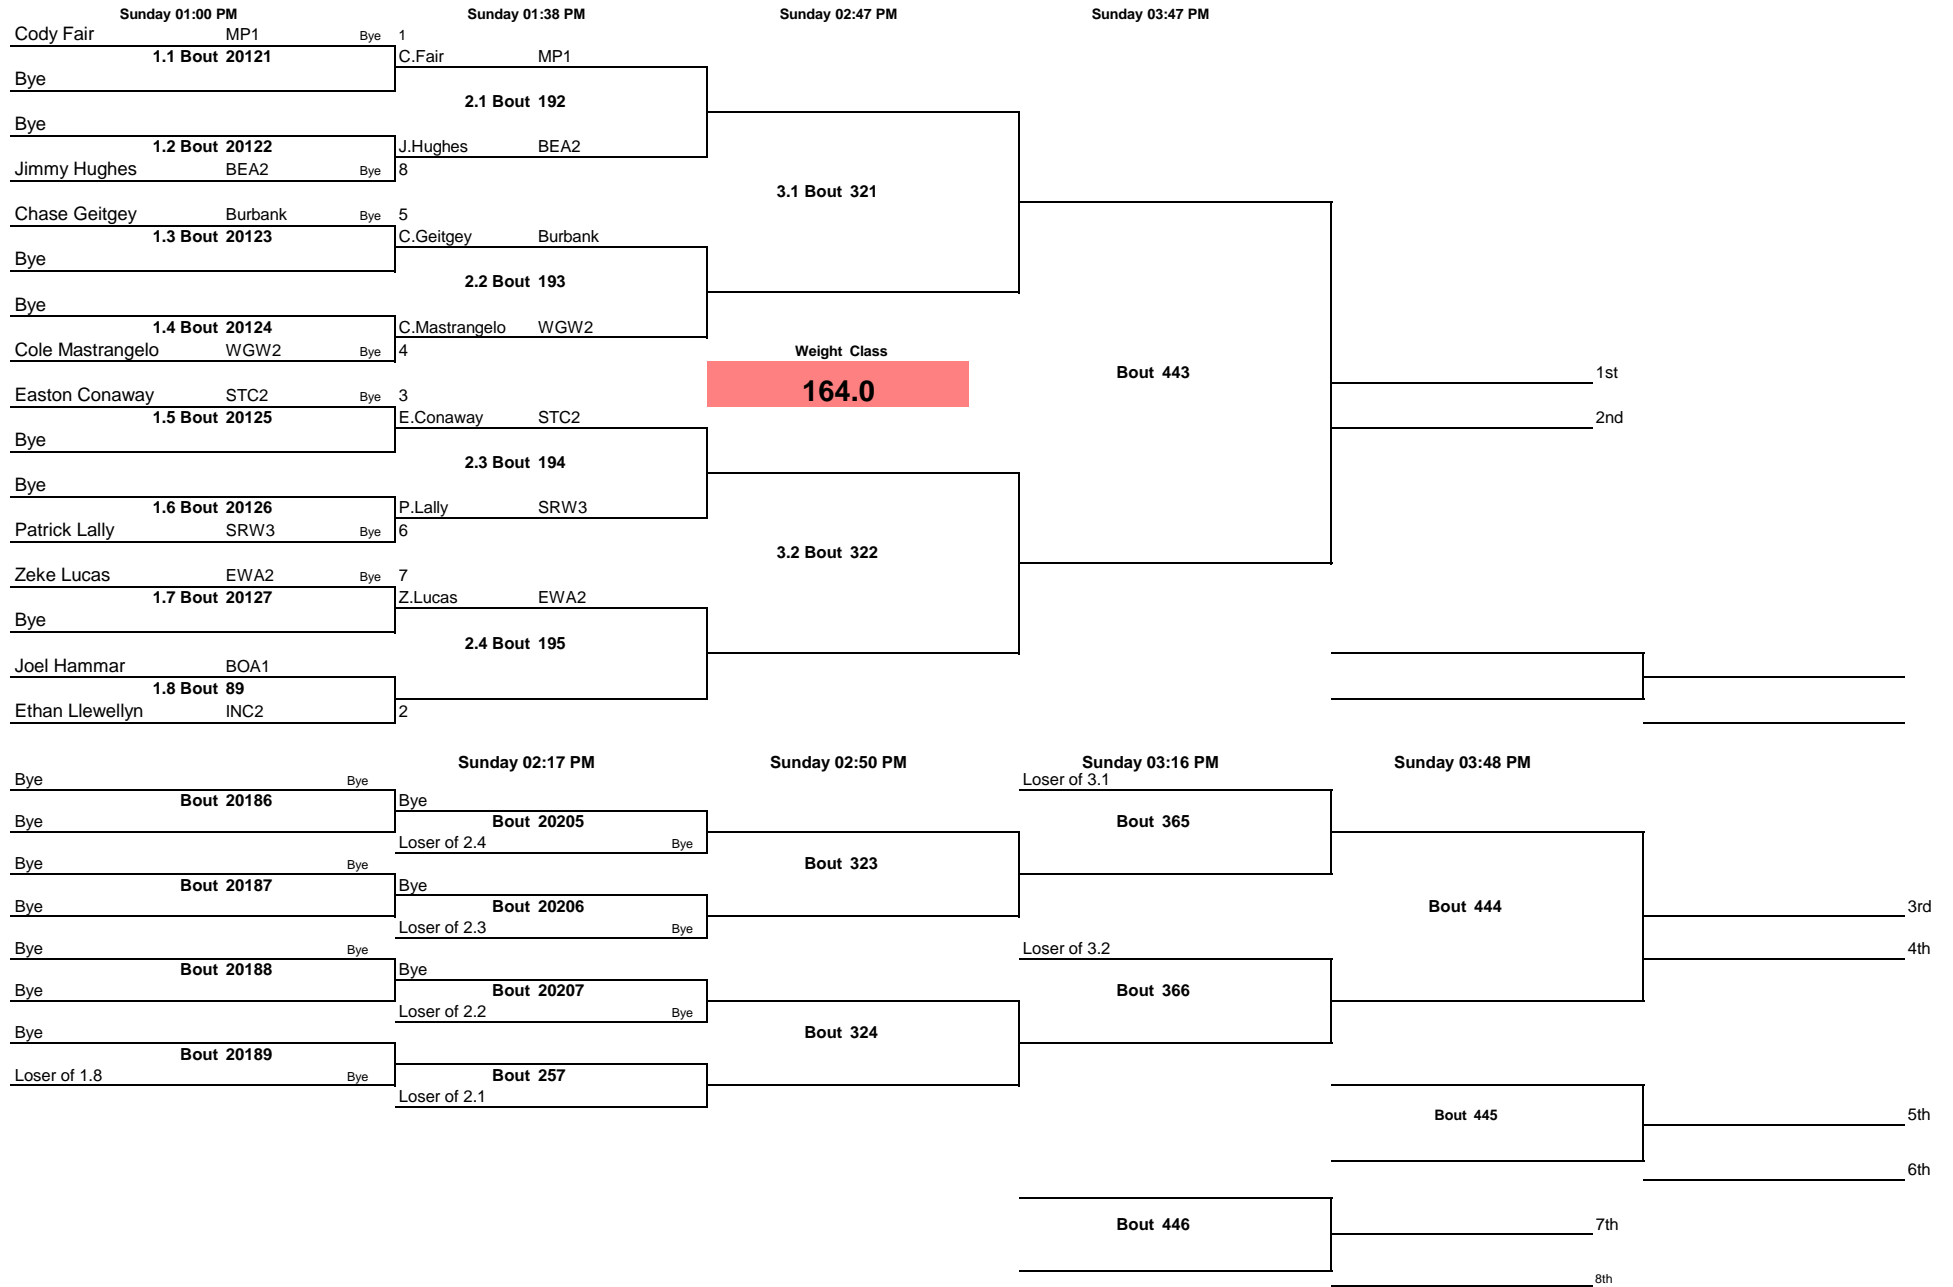

Note: All TIMES are ESTIMATES ONLY

Steubenville JH OAC District 2020