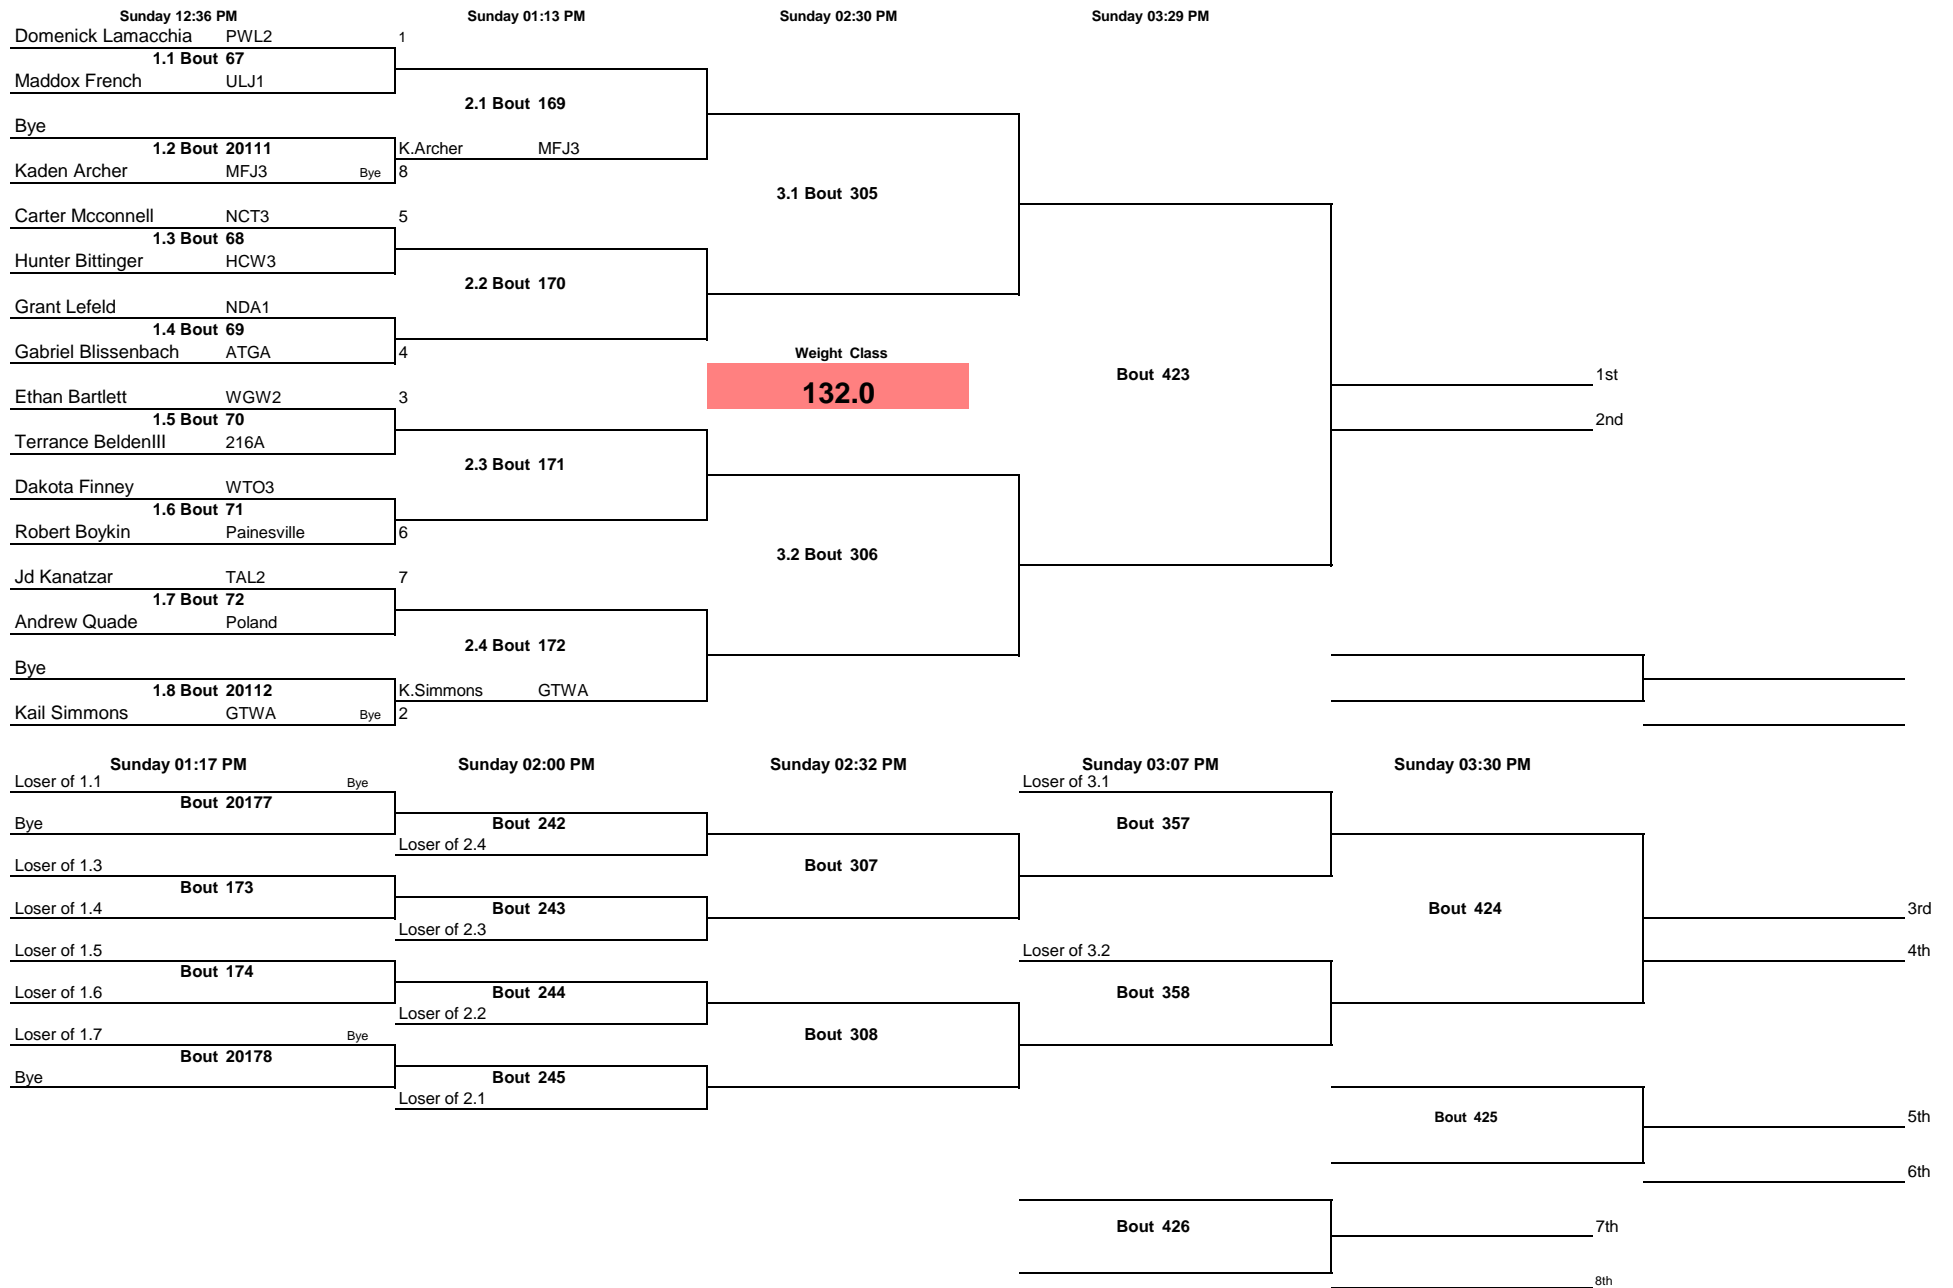

Note: All TIMES are ESTIMATES ONLY

Steubenville JH OAC District 2020