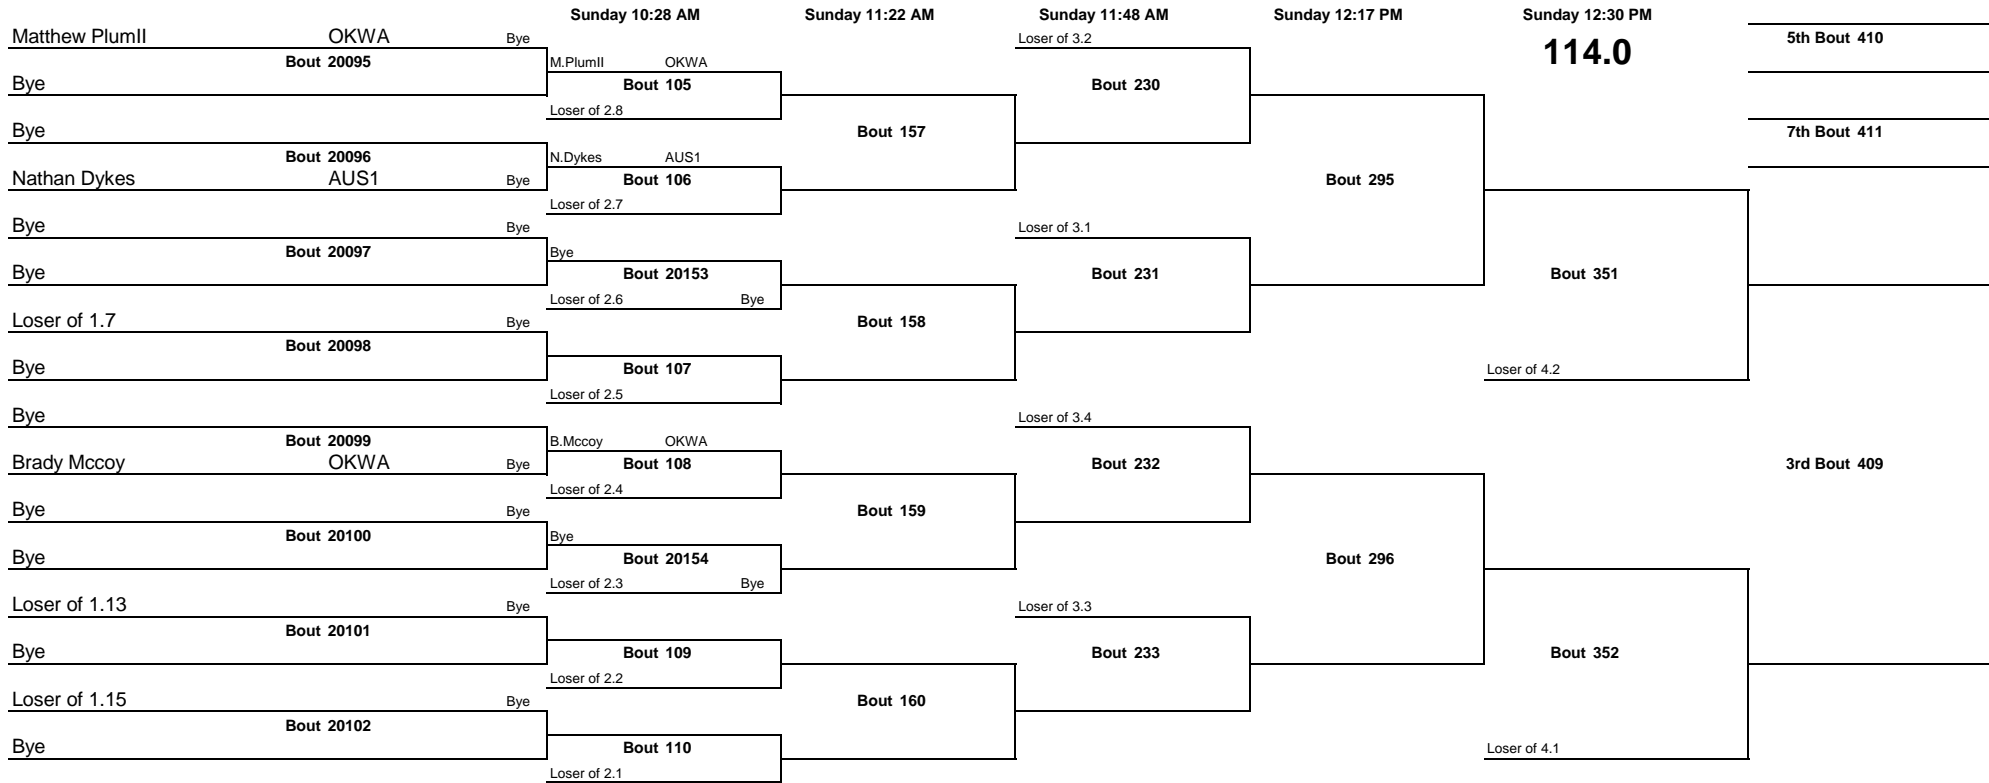

Steubenville JH OAC District 2020

Note: All TIMES are ESTIMATES ONLY

Steubenville JH OAC District 2020

Note: All TIMES are ESTIMATES ONLY

Steubenville JH OAC District 2020

Note: All TIMES are ESTIMATES ONLY