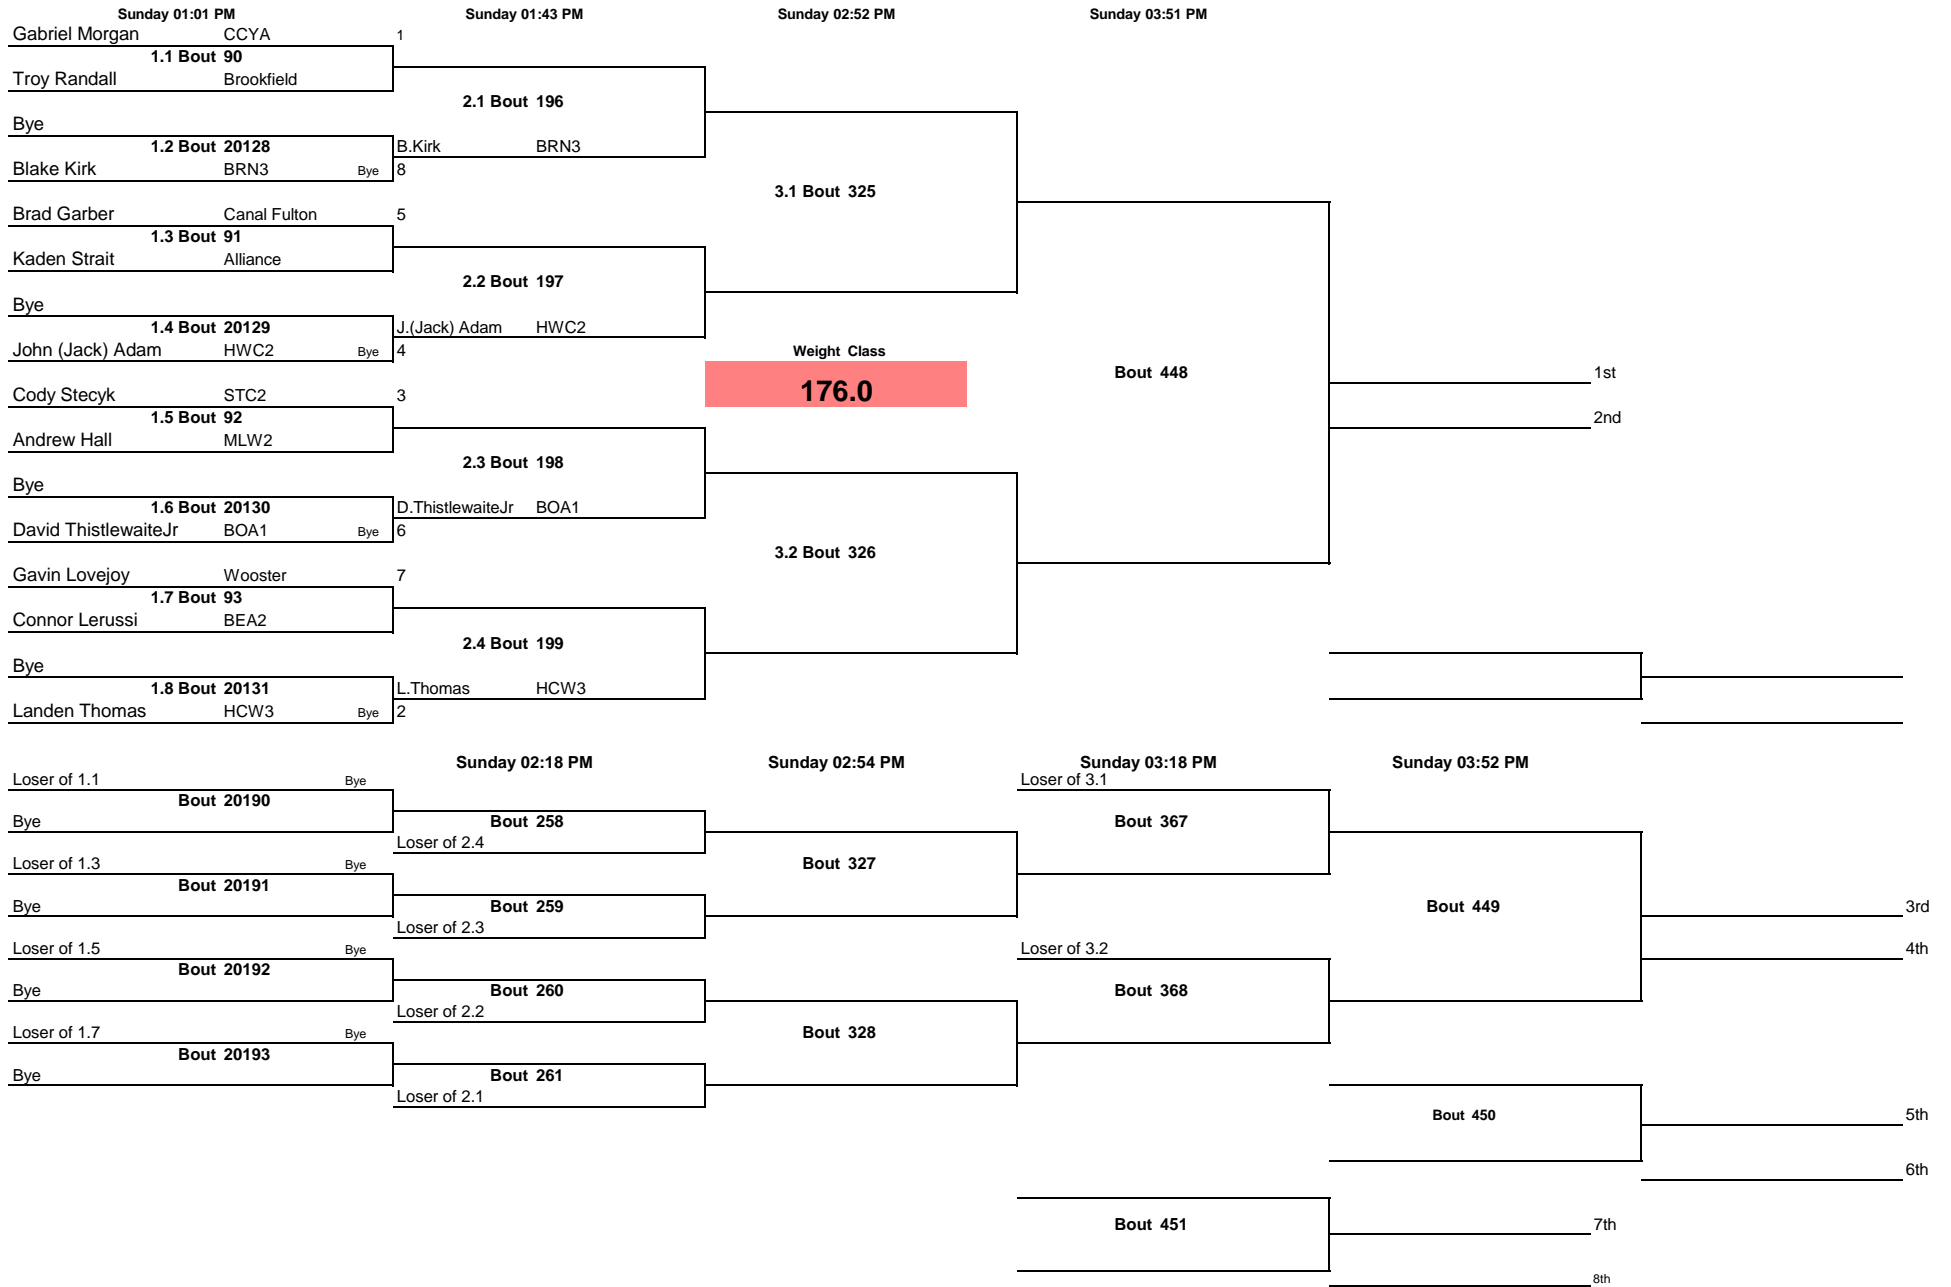

Steubenville JH OAC District 2020

Note: All TIMES are ESTIMATES ONLY

Steubenville JH OAC District 2020

Note: All TIMES are ESTIMATES ONLY

Steubenville JH OAC District 2020

Note: All TIMES are ESTIMATES ONLY