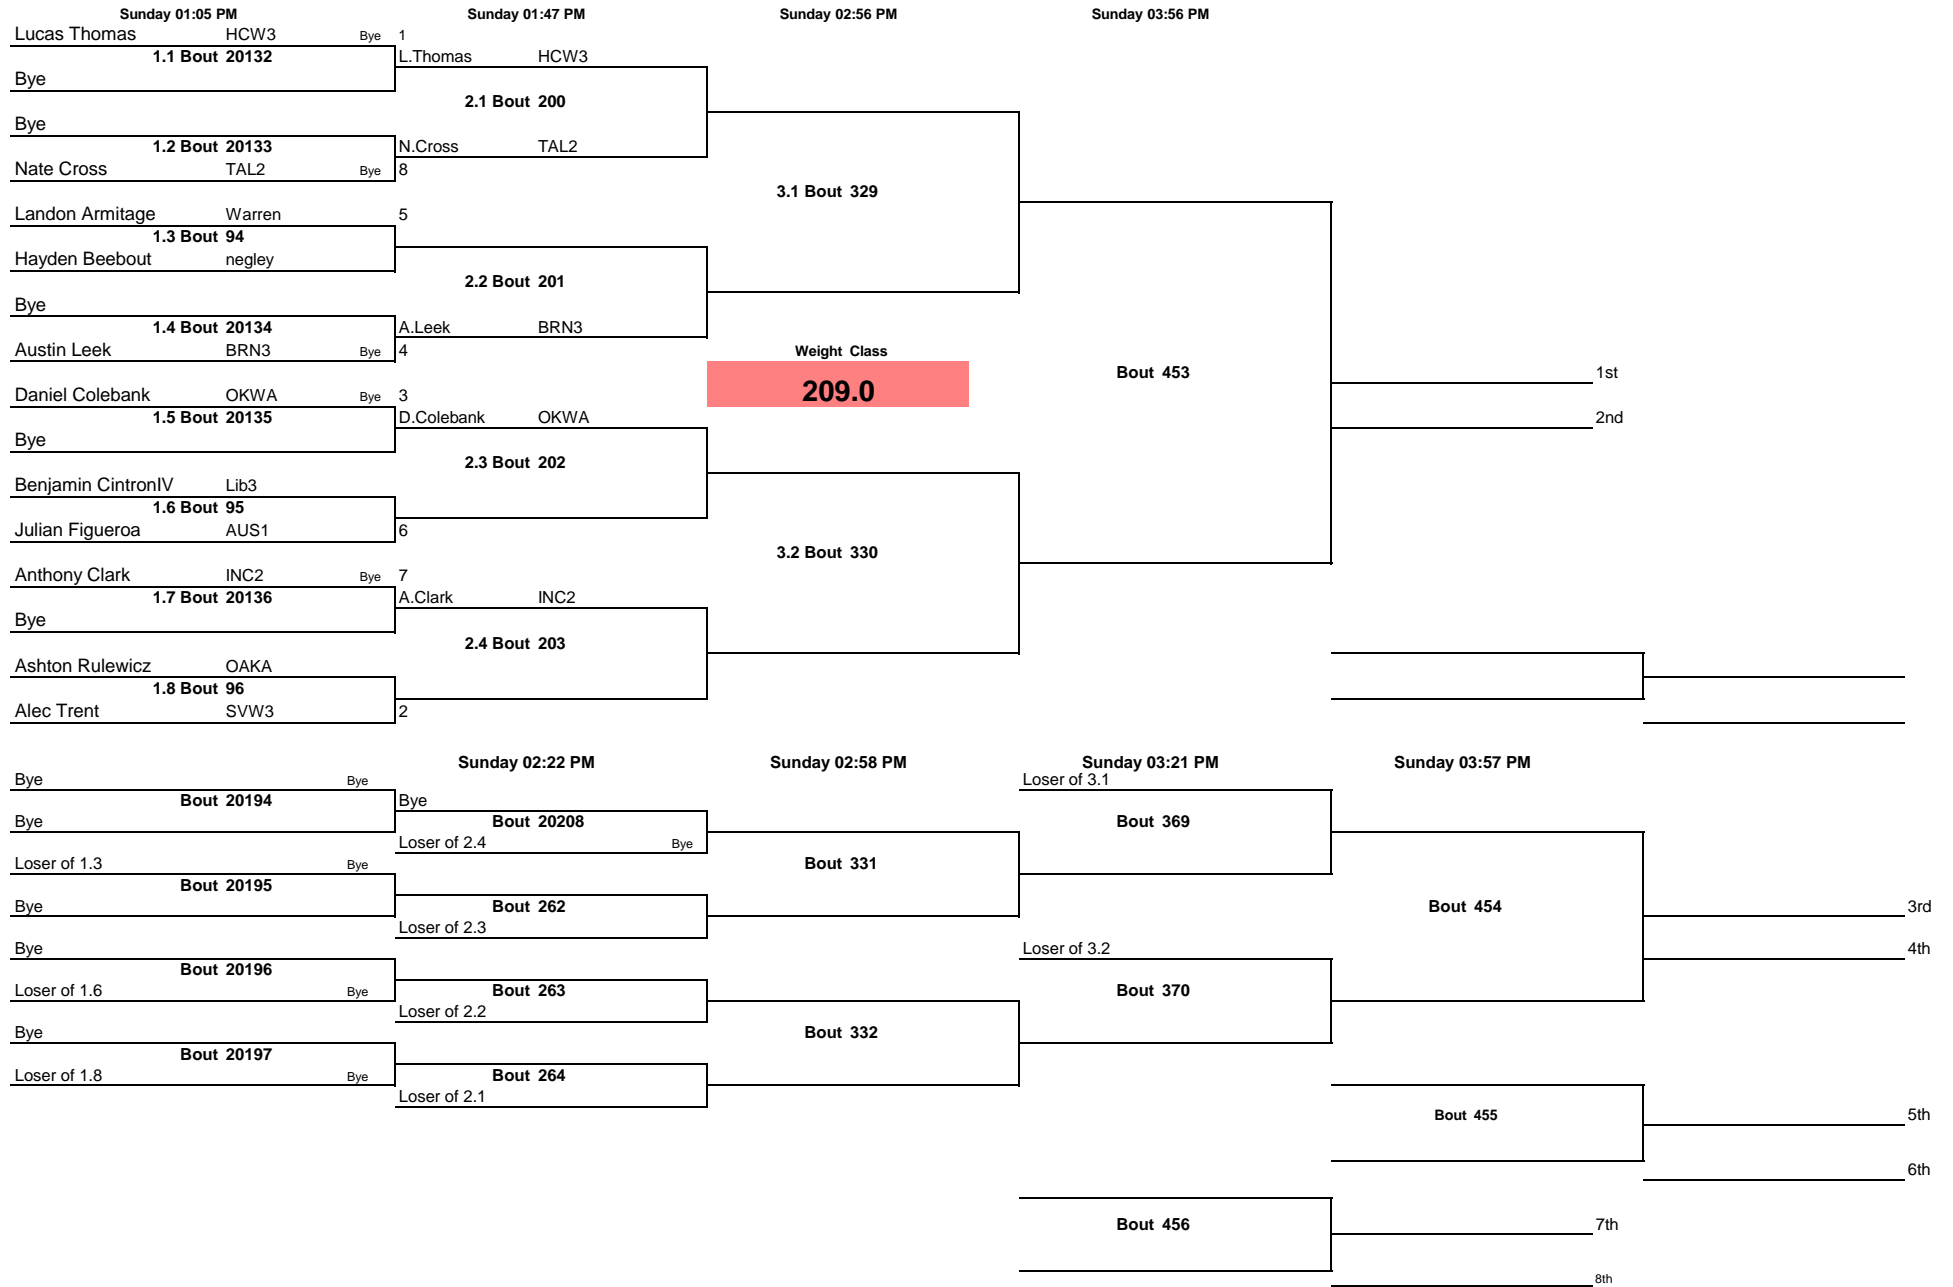

Note: All TIMES are ESTIMATES ONLY

Steubenville JH OAC District 2020