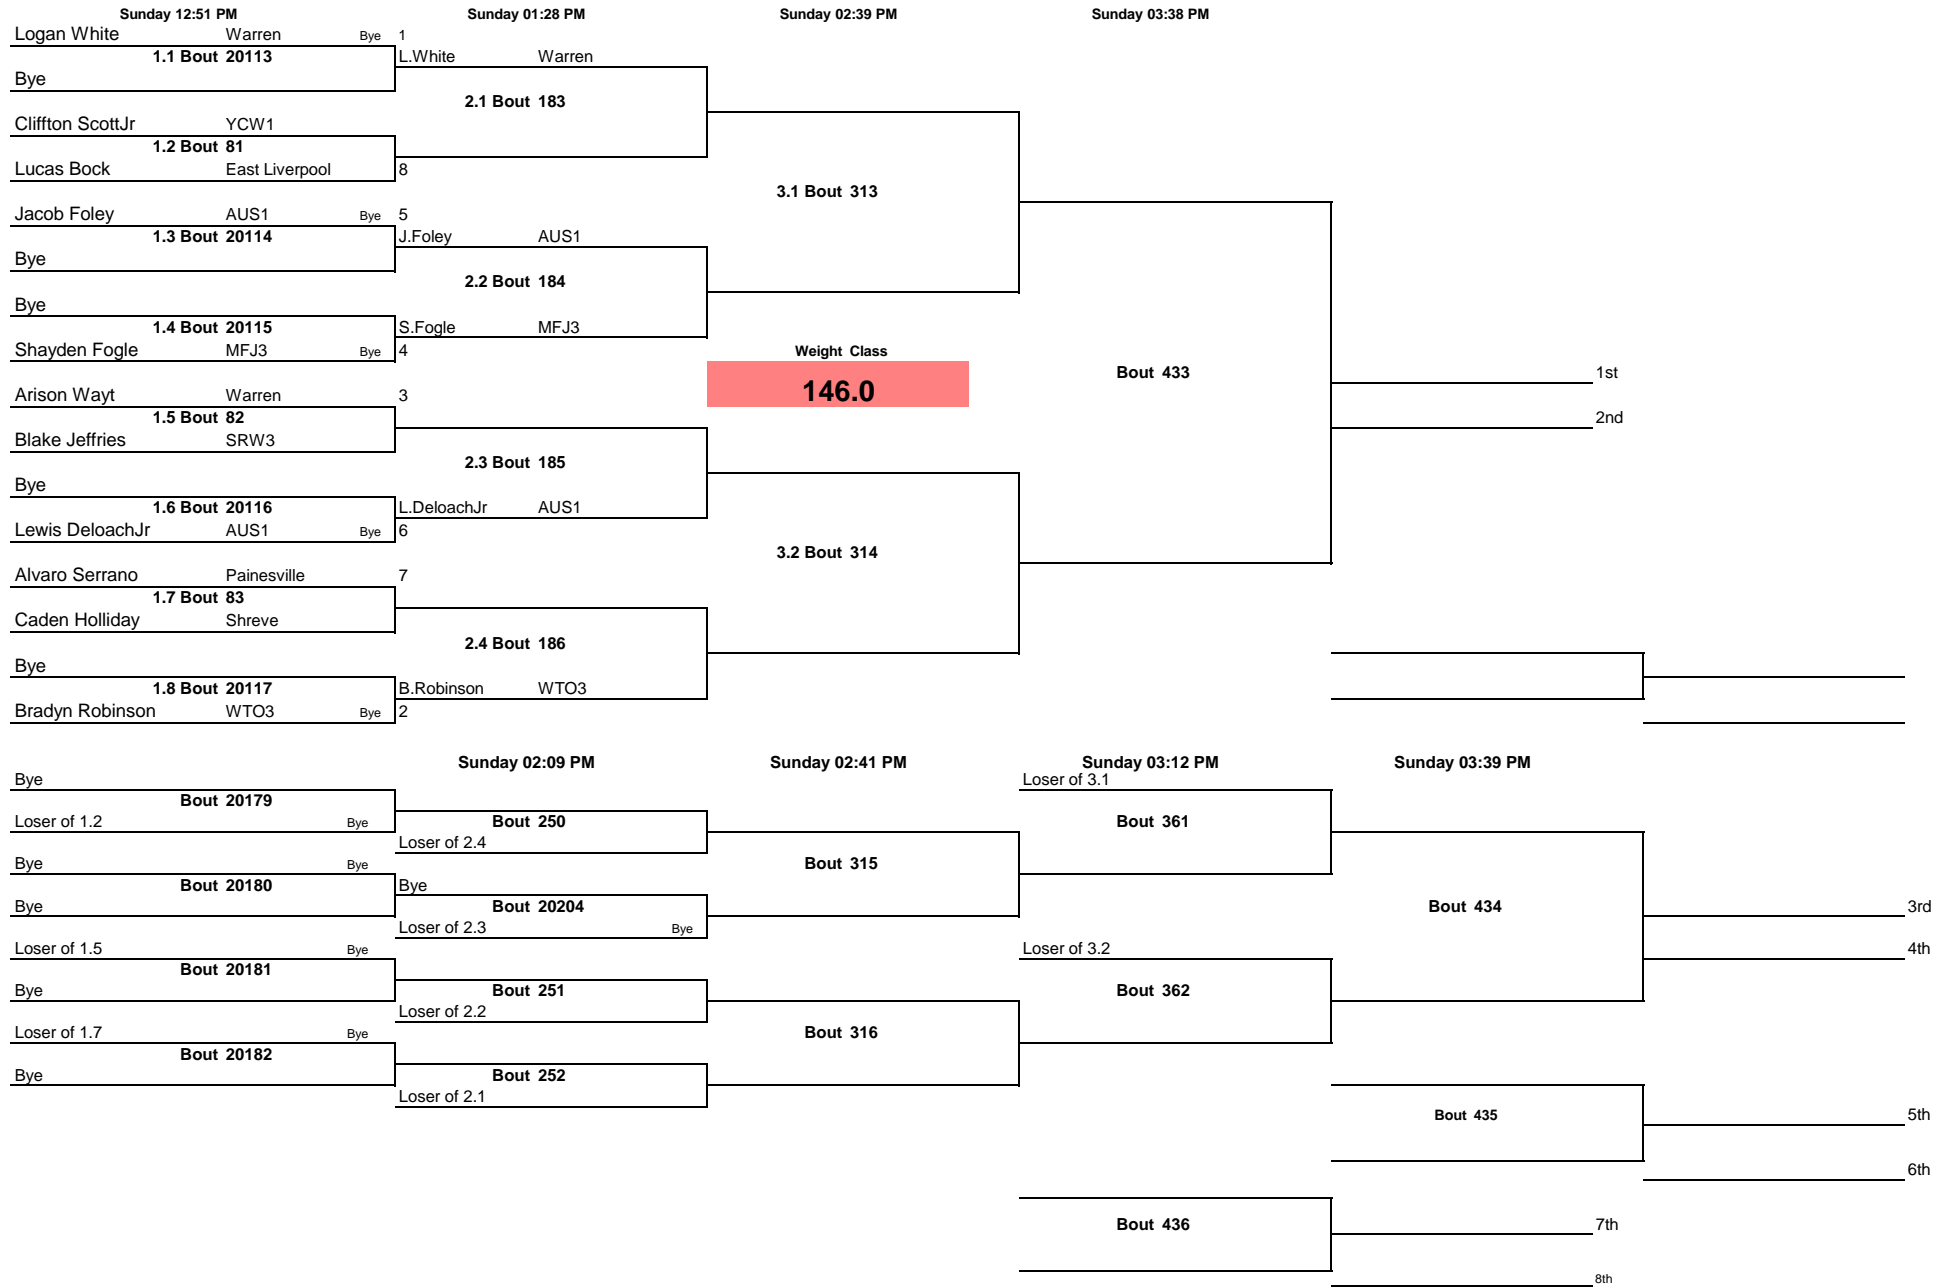

Steubenville JH OAC District 2020

Note: All TIMES are ESTIMATES ONLY

Steubenville JH OAC District 2020

Note: All TIMES are ESTIMATES ONLY

Steubenville JH OAC District 2020

Note: All TIMES are ESTIMATES ONLY