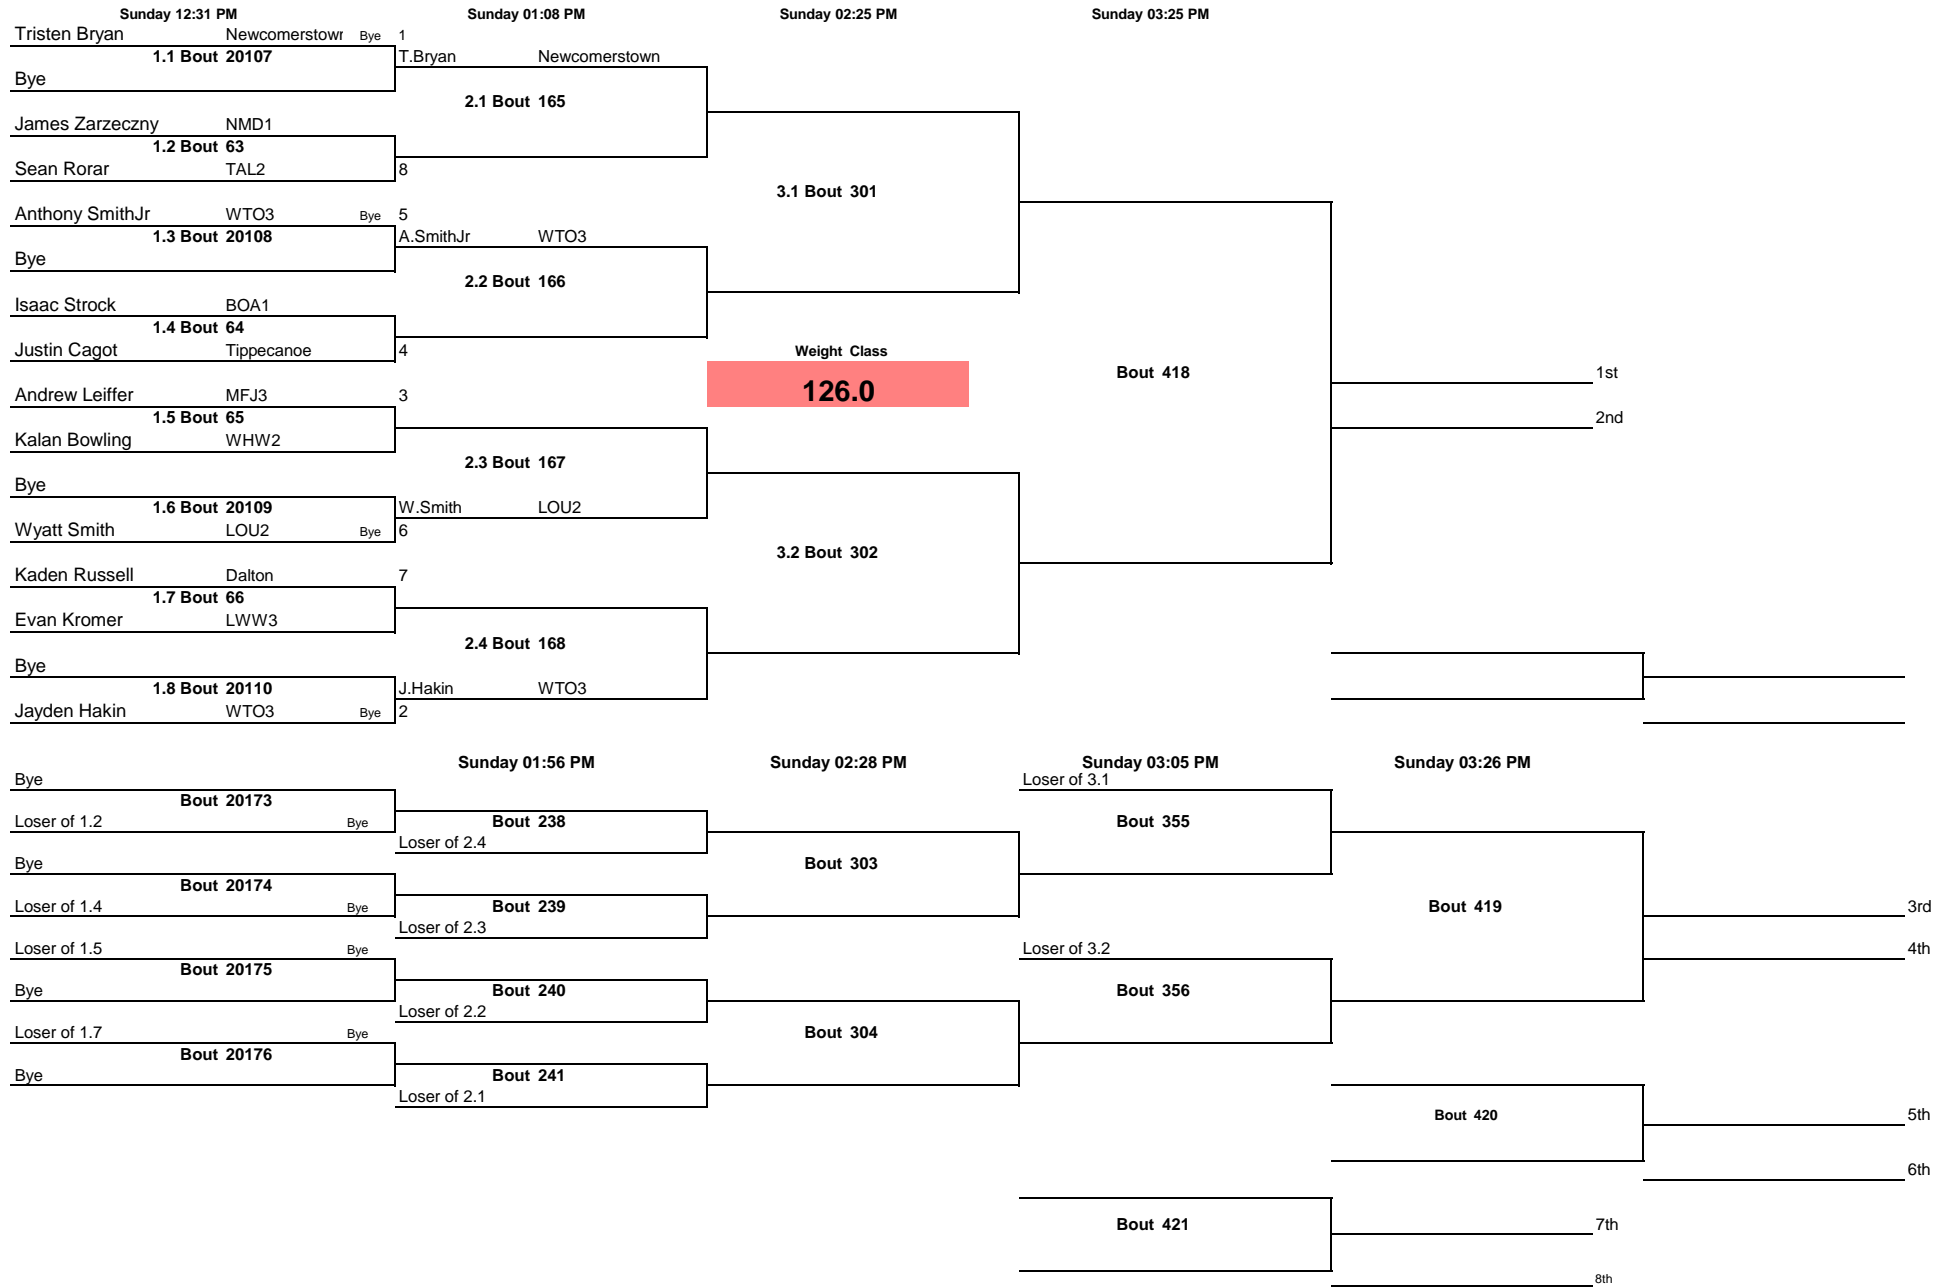

Steubenville JH OAC District 2020

Note: All TIMES are ESTIMATES ONLY

Steubenville JH OAC District 2020

Note: All TIMES are ESTIMATES ONLY

Steubenville JH OAC District 2020

Note: All TIMES are ESTIMATES ONLY