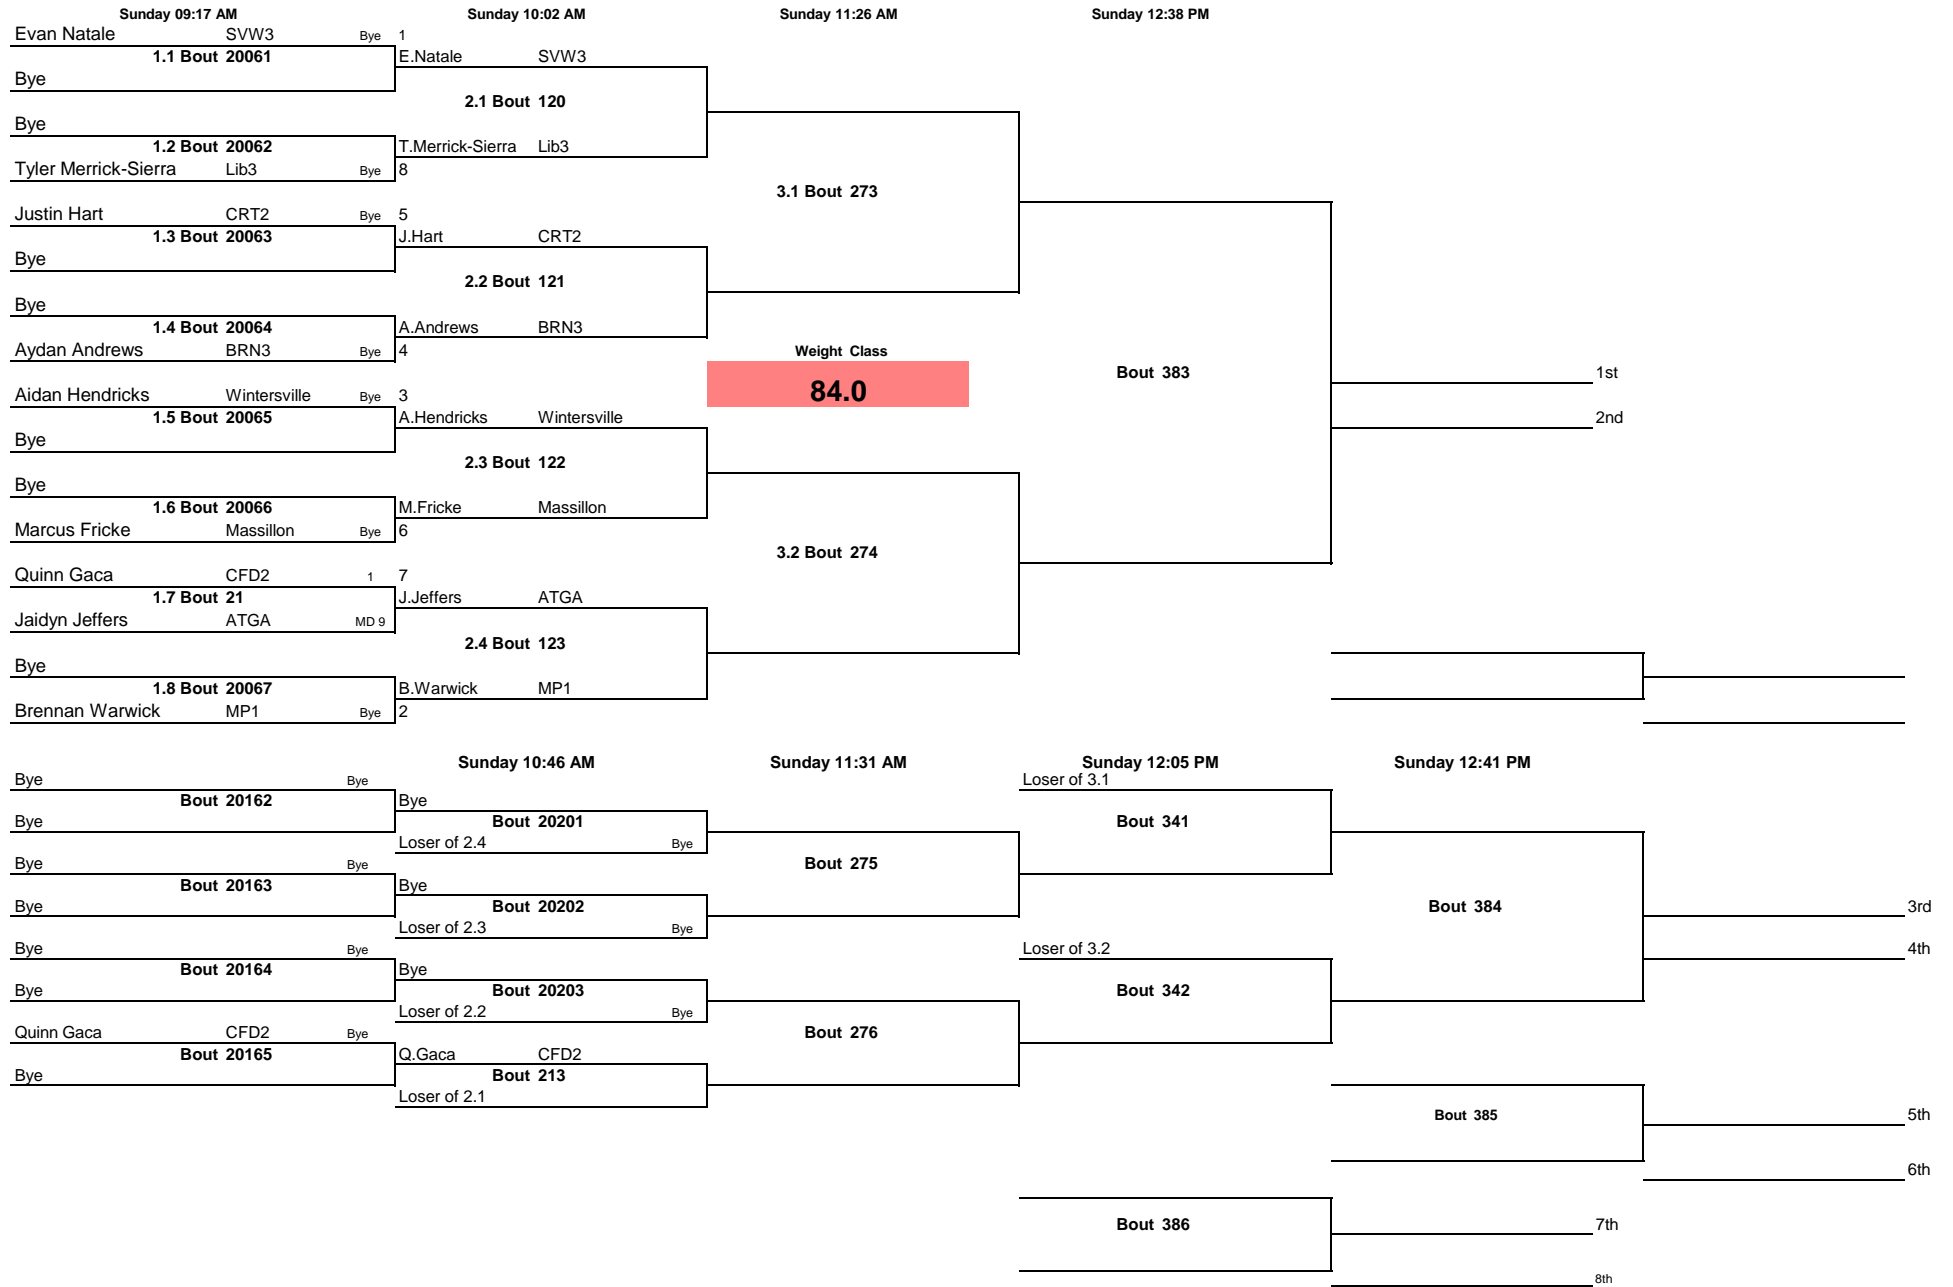

Note: All TIMES are ESTIMATES ONLY

Steubenville JH OAC District 2020

Note: All TIMES are ESTIMATES ONLY

Steubenville JH OAC District 2020

Steubenville JH OAC District 2020

Note: All TIMES are ESTIMATES ONLY