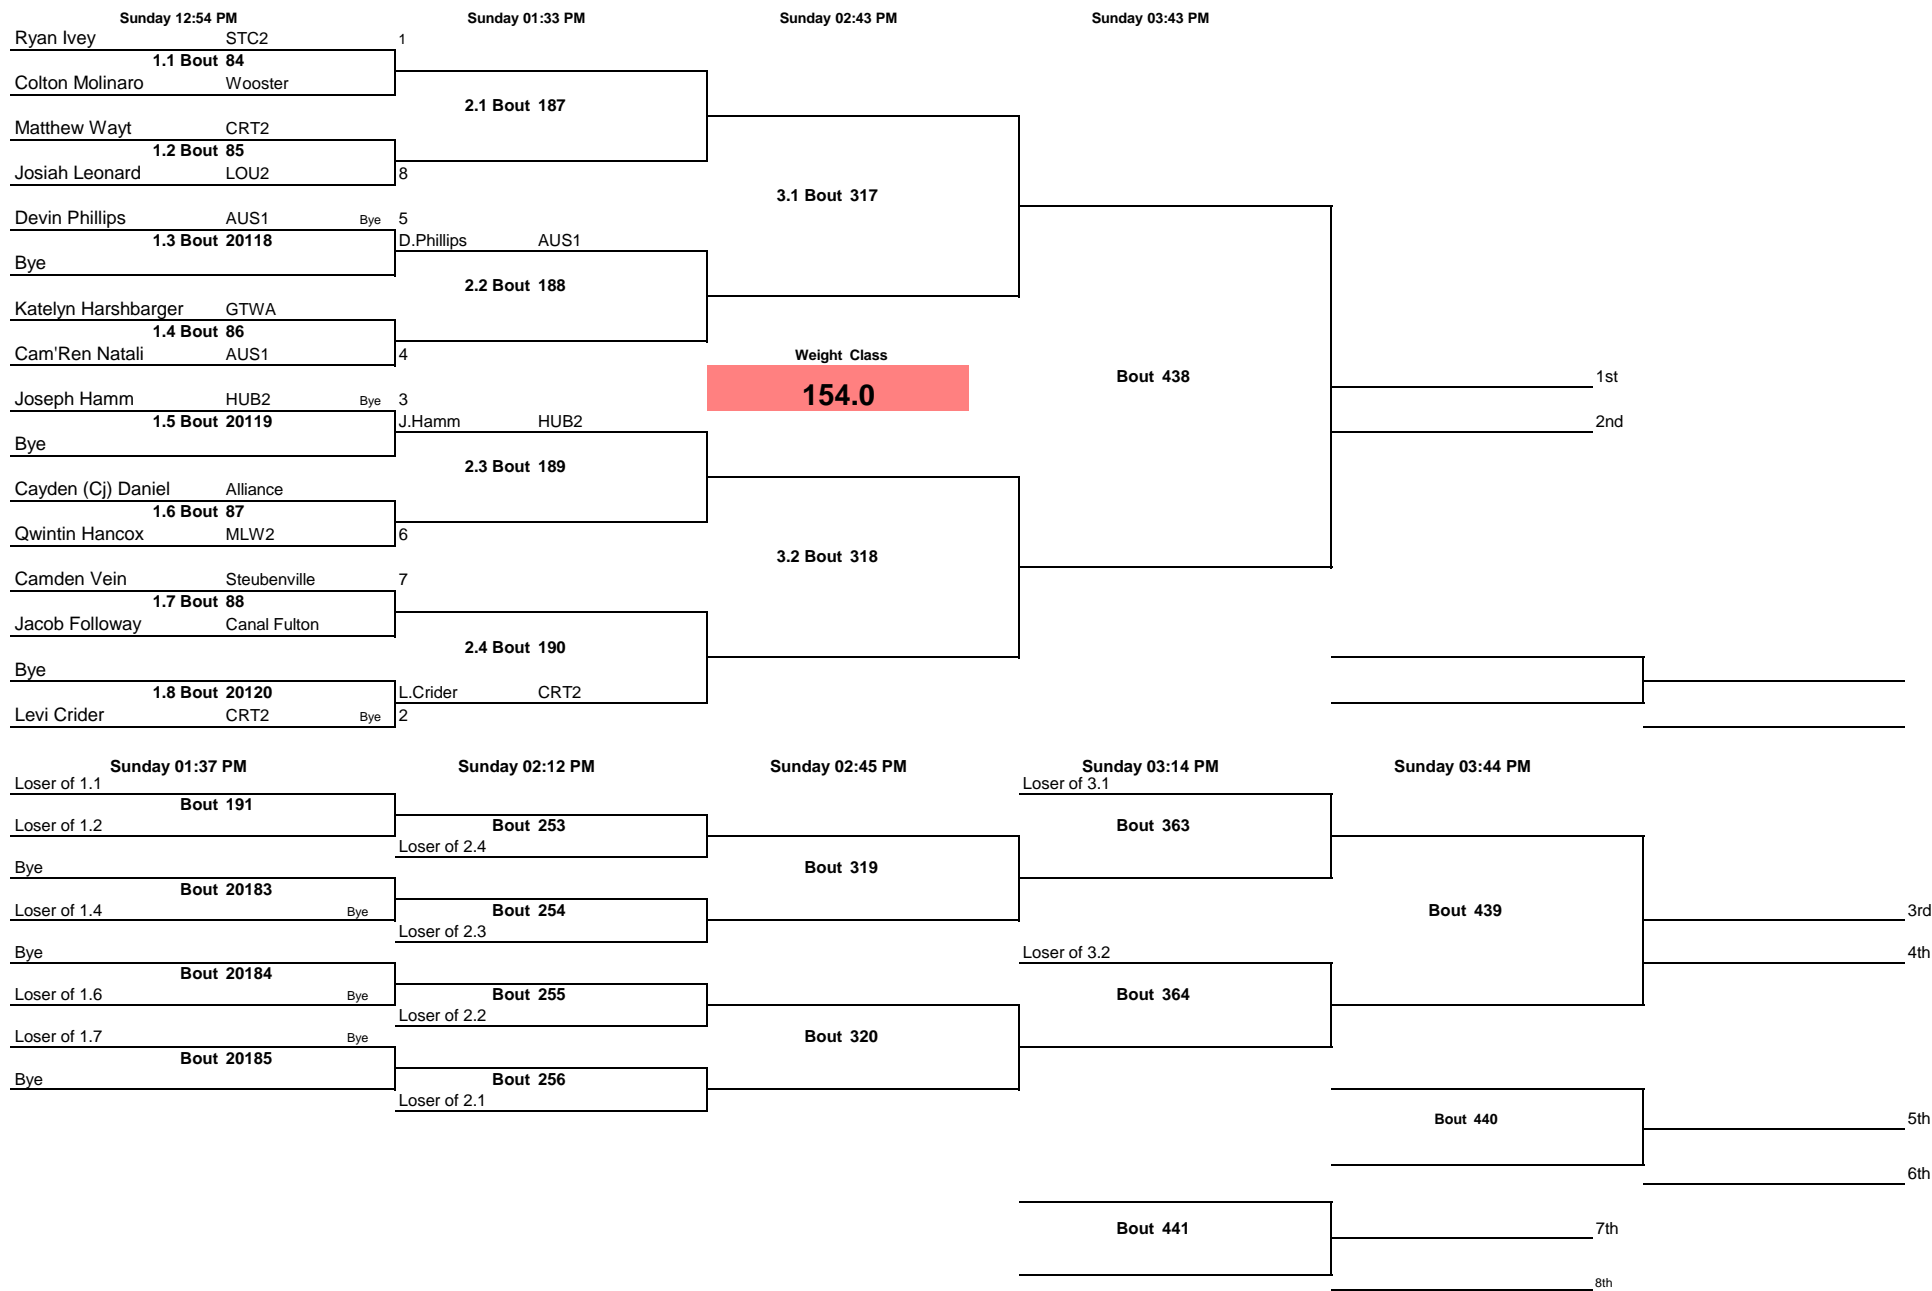

Note: All TIMES are ESTIMATES ONLY

Steubenville JH OAC District 2020