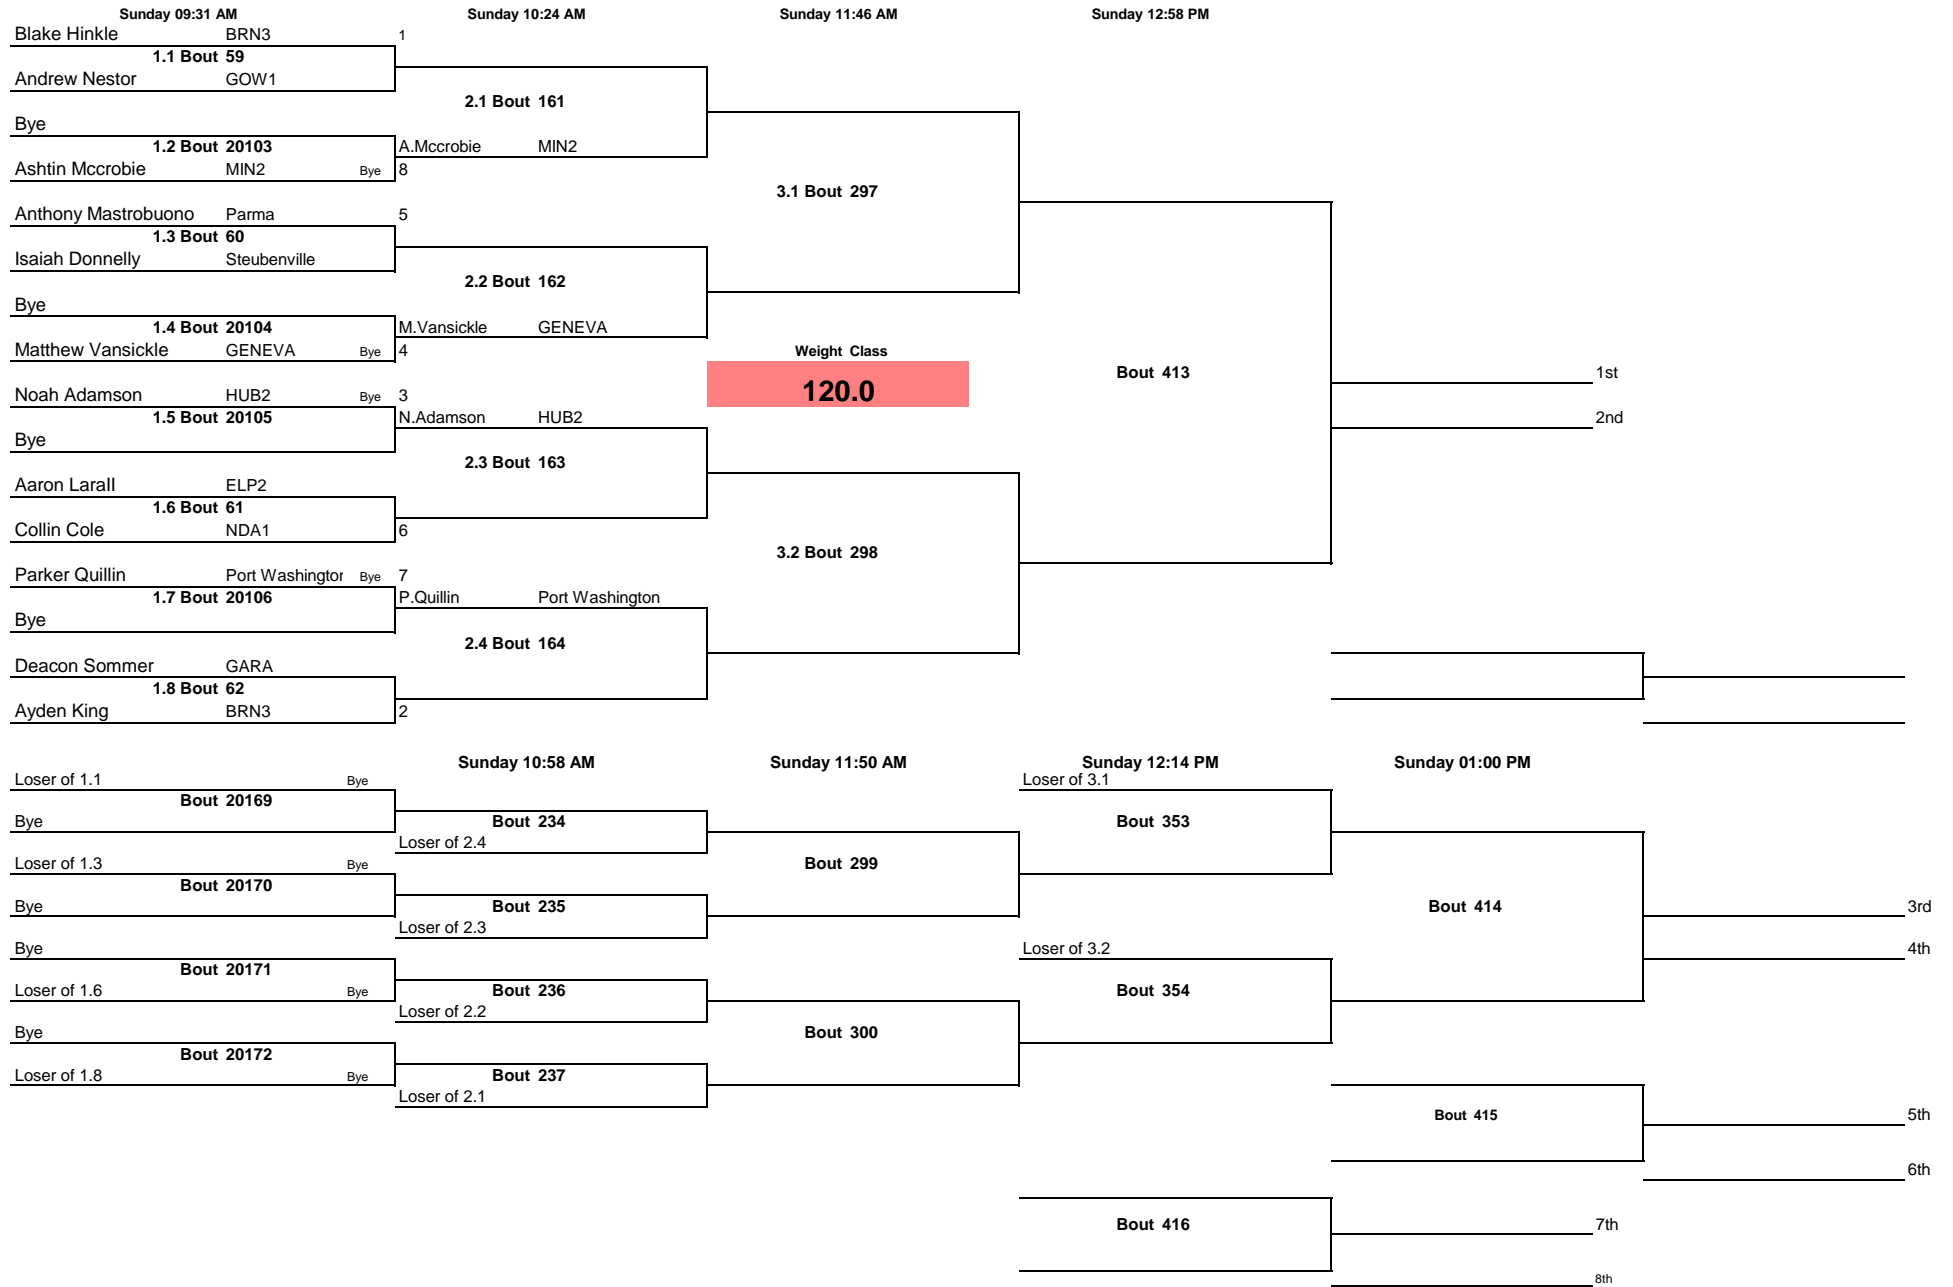

Steubenville JH OAC District 2020

Note: All TIMES are ESTIMATES ONLY

Steubenville JH OAC District 2020

Note: All TIMES are ESTIMATES ONLY

Steubenville JH OAC District 2020

Note: All TIMES are ESTIMATES ONLY